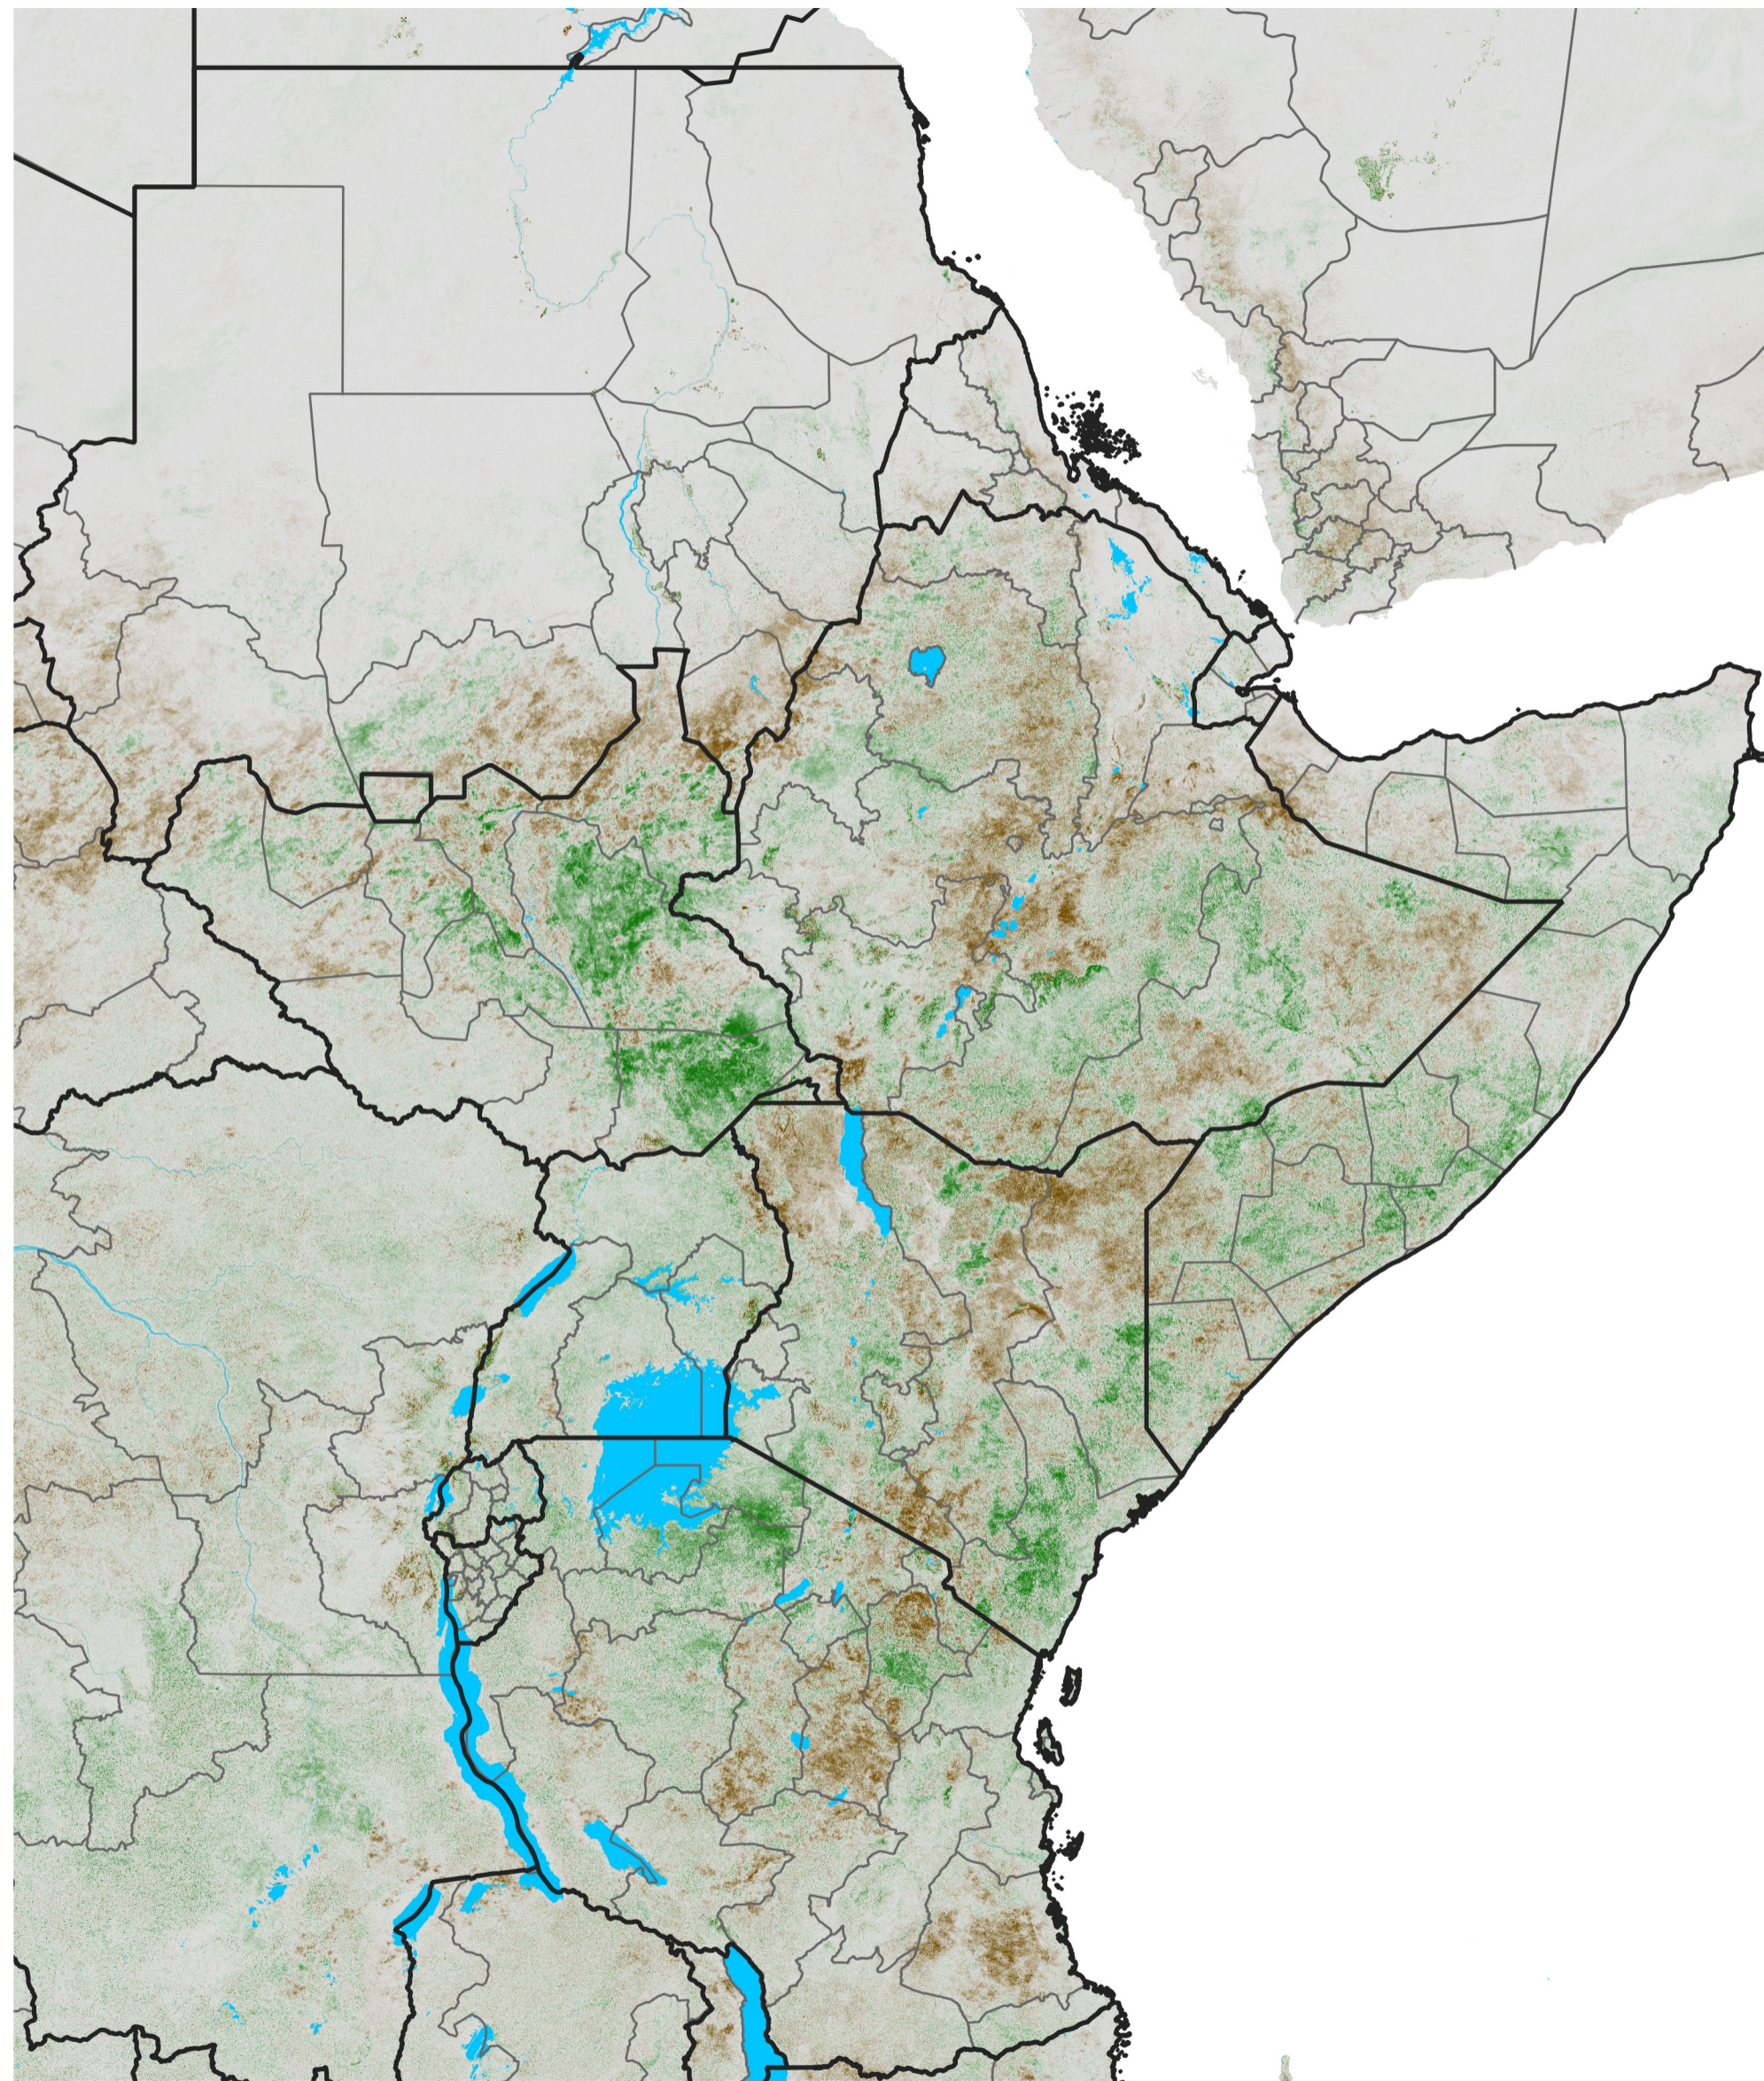

East Africa NDVI Anomaly

2015 minus Mean (2012 - 2021)

Period 32 / Jun 01 - 10, 2015

NDVI Anomaly

< -0.3 -0.2 -0.1 -0.05 0.05 0.1 0.2 >0.3

Negative

No Difference

Positive