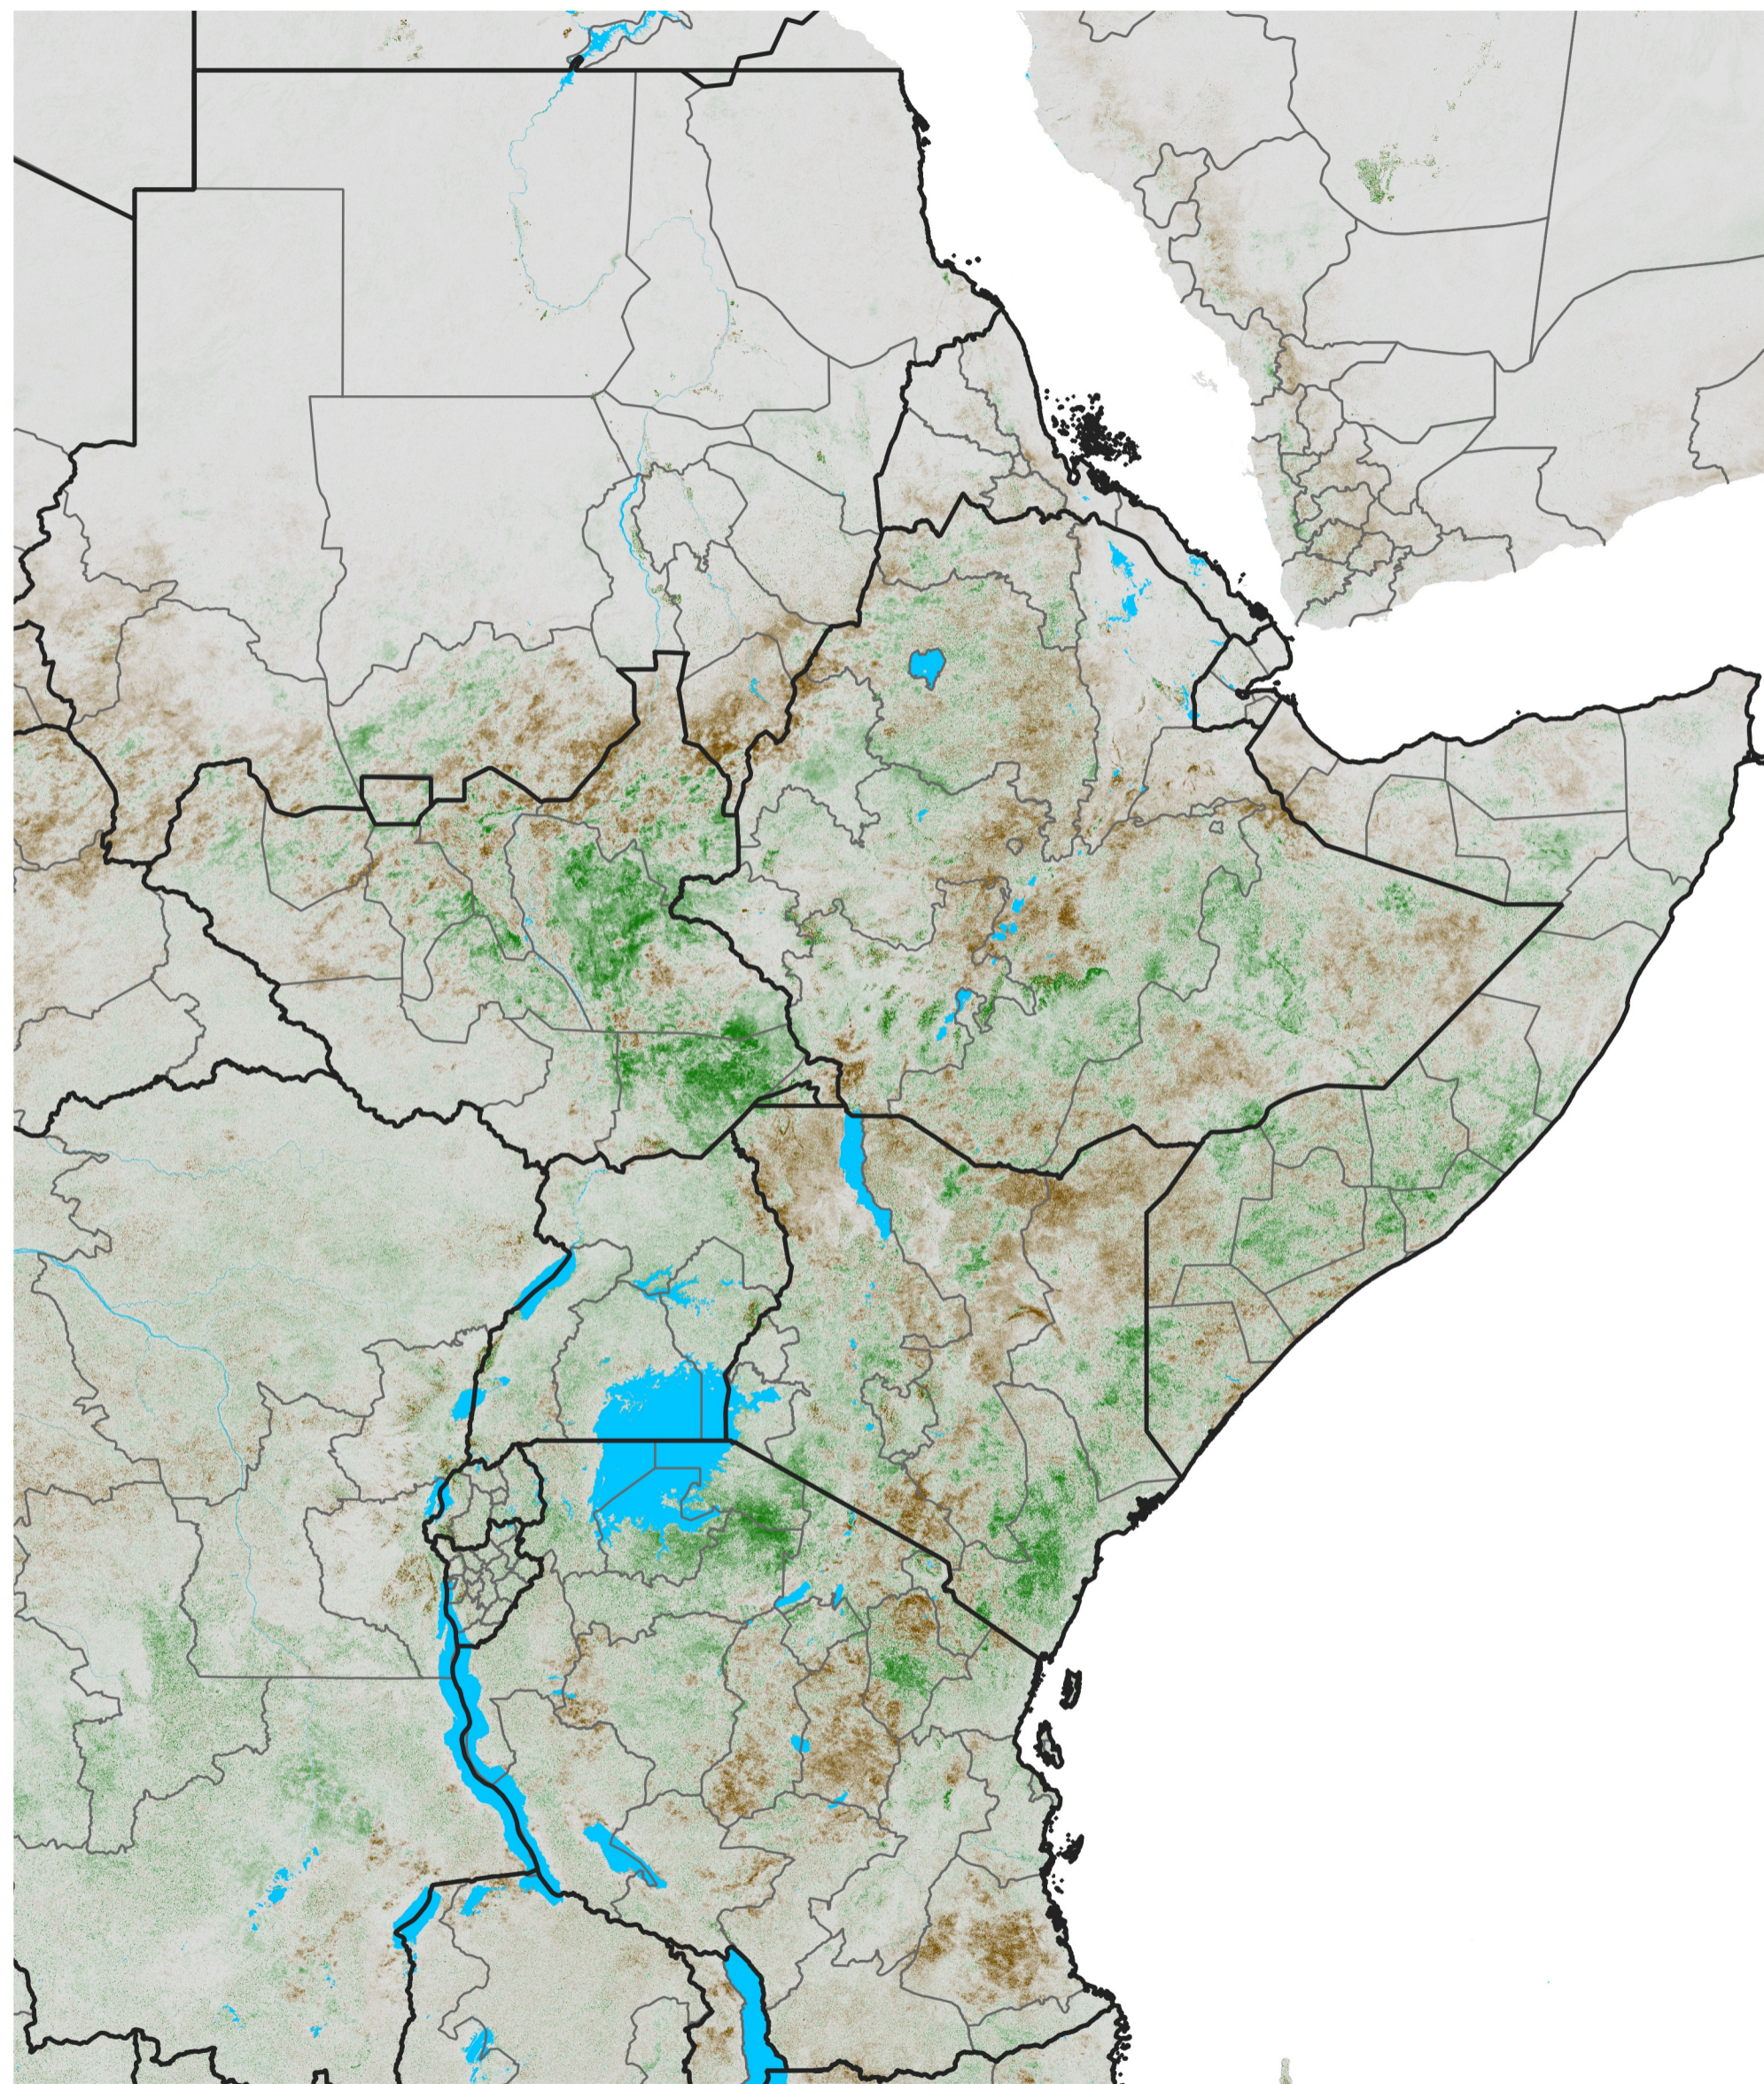

East Africa NDVI Anomaly

2015 minus Mean (2012 - 2021)

Period 33 / Jun 06 - 15, 2015

NDVI Anomaly

<math>< -0.3</math> -0.2 -0.1 -0.05 0.05 0.1 0.2 > 0.3

Negative

No Difference

Positive