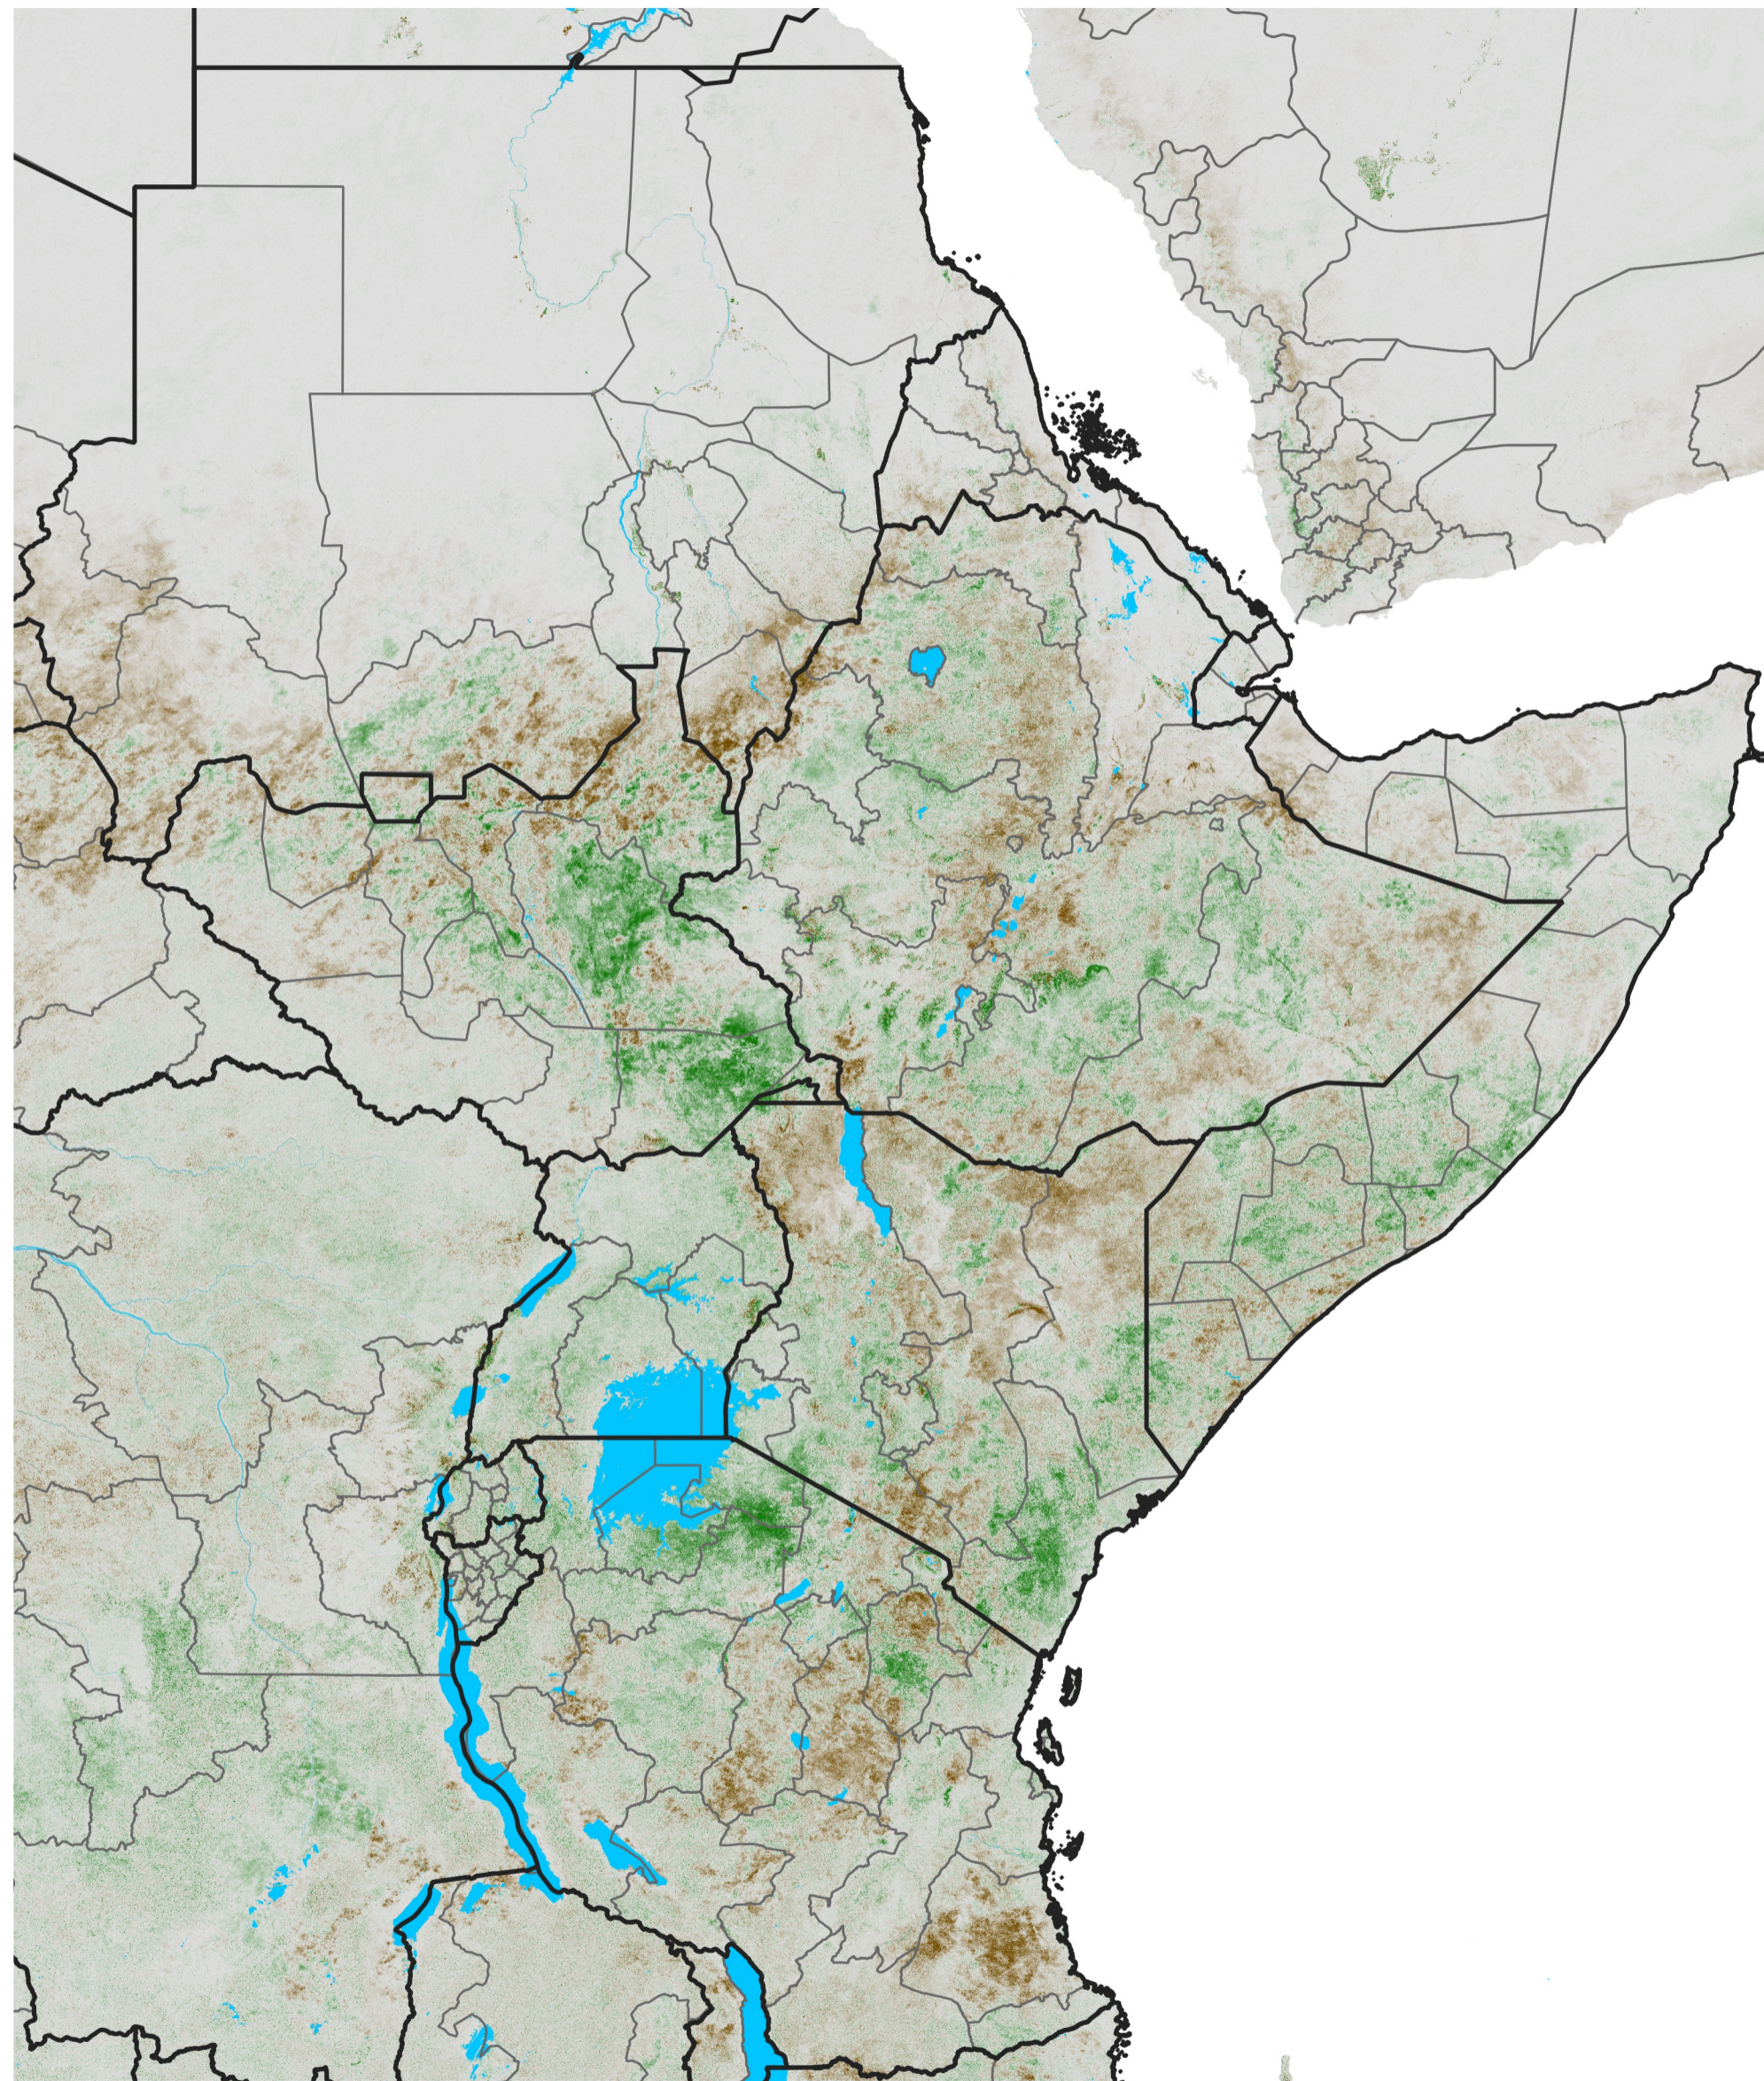

East Africa NDVI Anomaly

2015 minus Mean (2012 - 2021)

Period 34 / Jun 11 - 20, 2015

NDVI Anomaly

<math>< -0.3</math> -0.2 -0.1 -0.05 0.05 0.1 0.2 > 0.3

Negative

No Difference

Positive