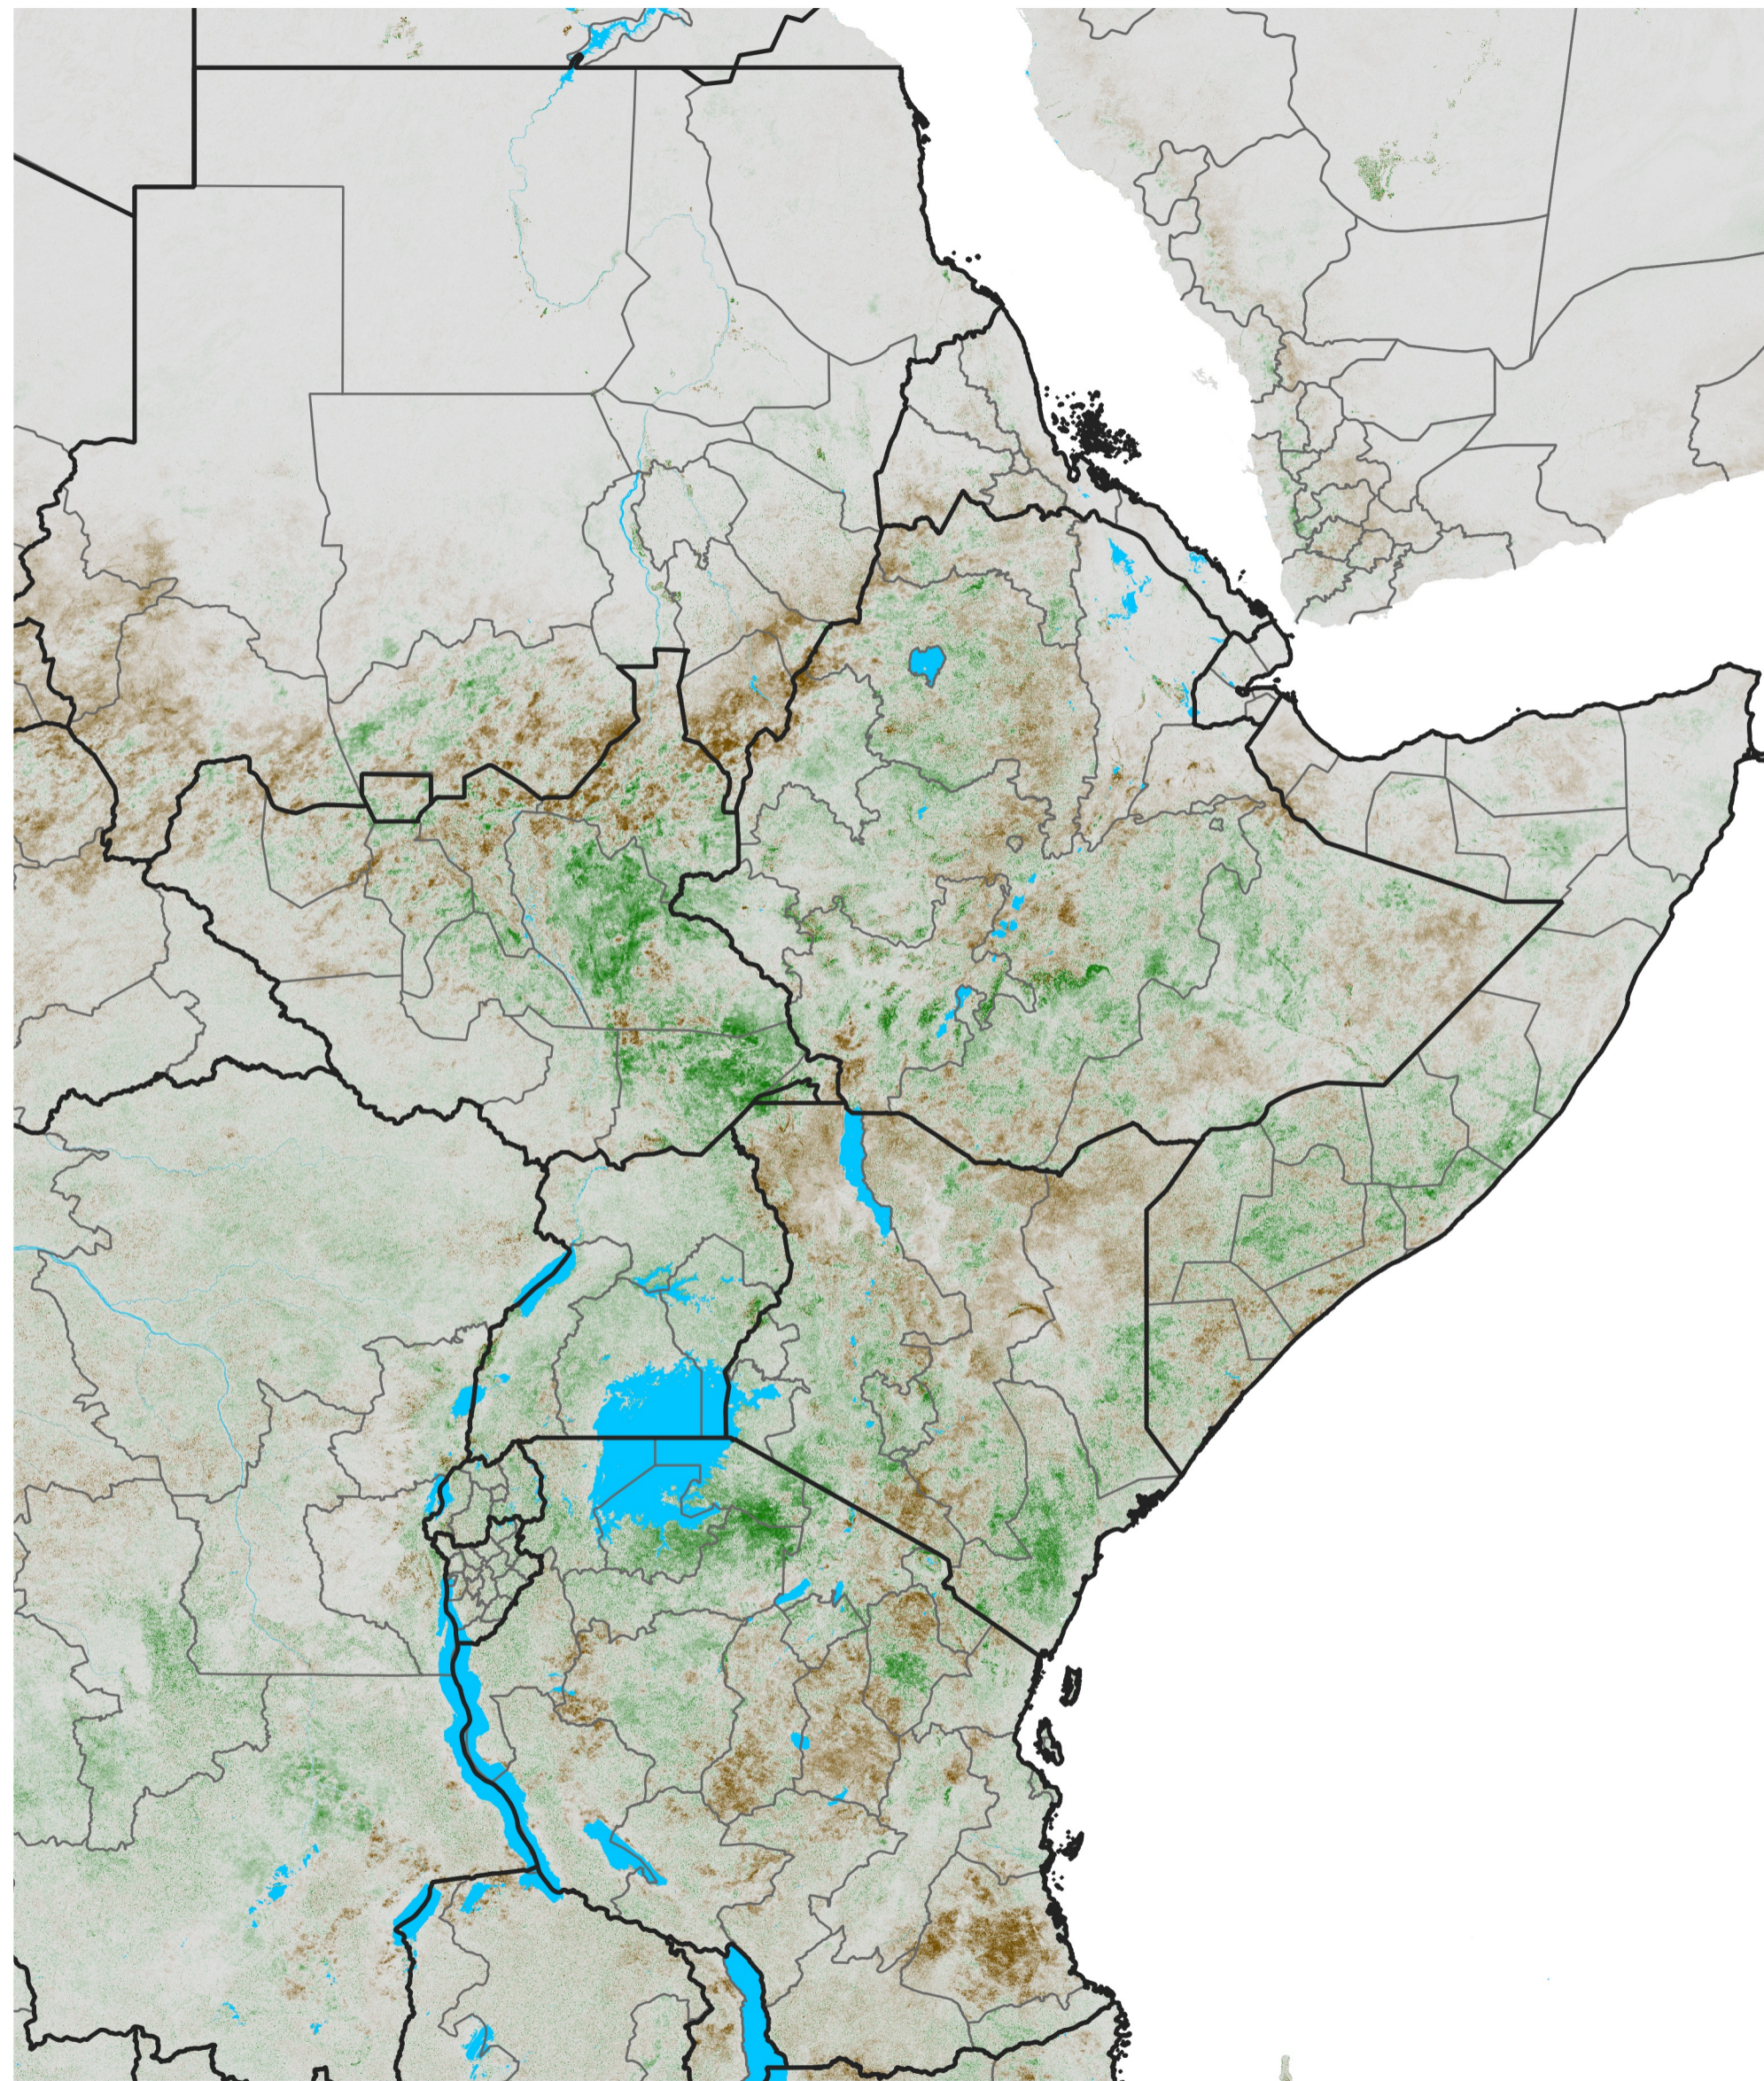

East Africa NDVI Anomaly

2015 minus Mean (2012 - 2021)

Period 35 / Jun 16 - 25, 2015

NDVI Anomaly

< -0.3 -0.2 -0.1 -0.05 0.05 0.1 0.2 >0.3

Negative

No Difference

Positive