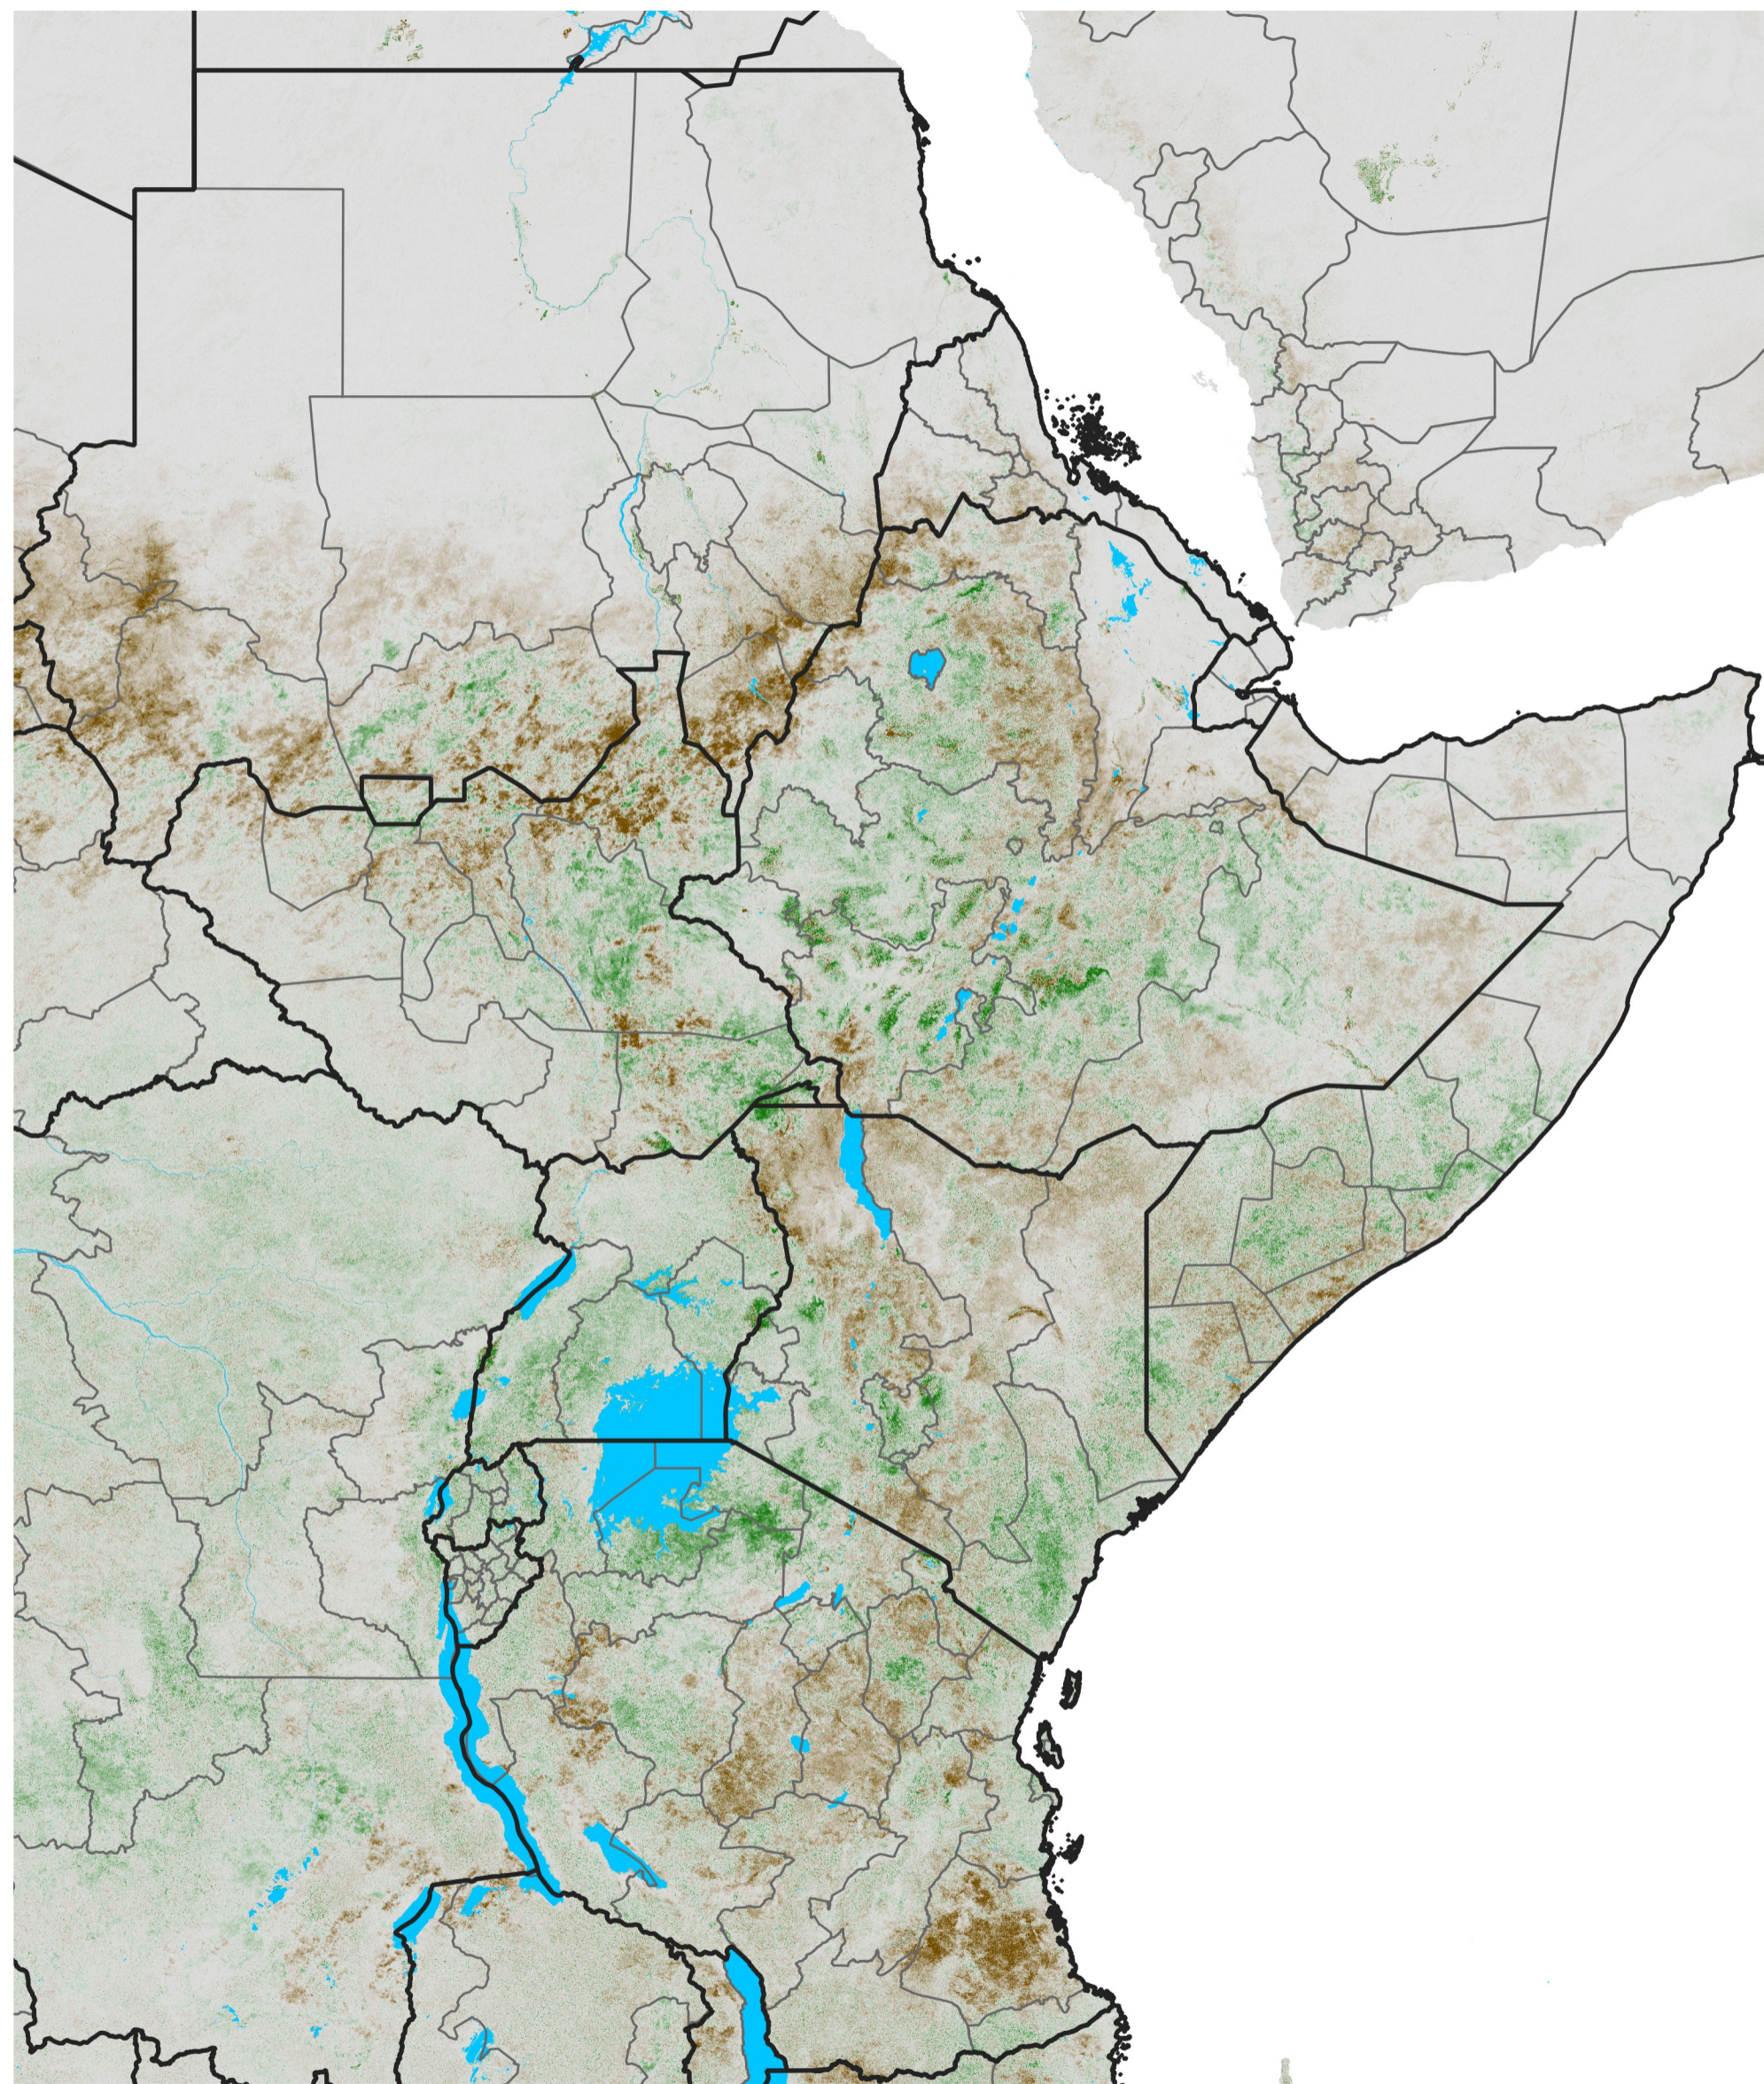

East Africa NDVI Anomaly

2015 minus Mean (2012 - 2021)

Period 38 / Jul 01 - 10, 2015

NDVI Anomaly

< -0.3 -0.2 -0.1 -0.05 0.05 0.1 0.2 >0.3

Negative

No Difference

Positive