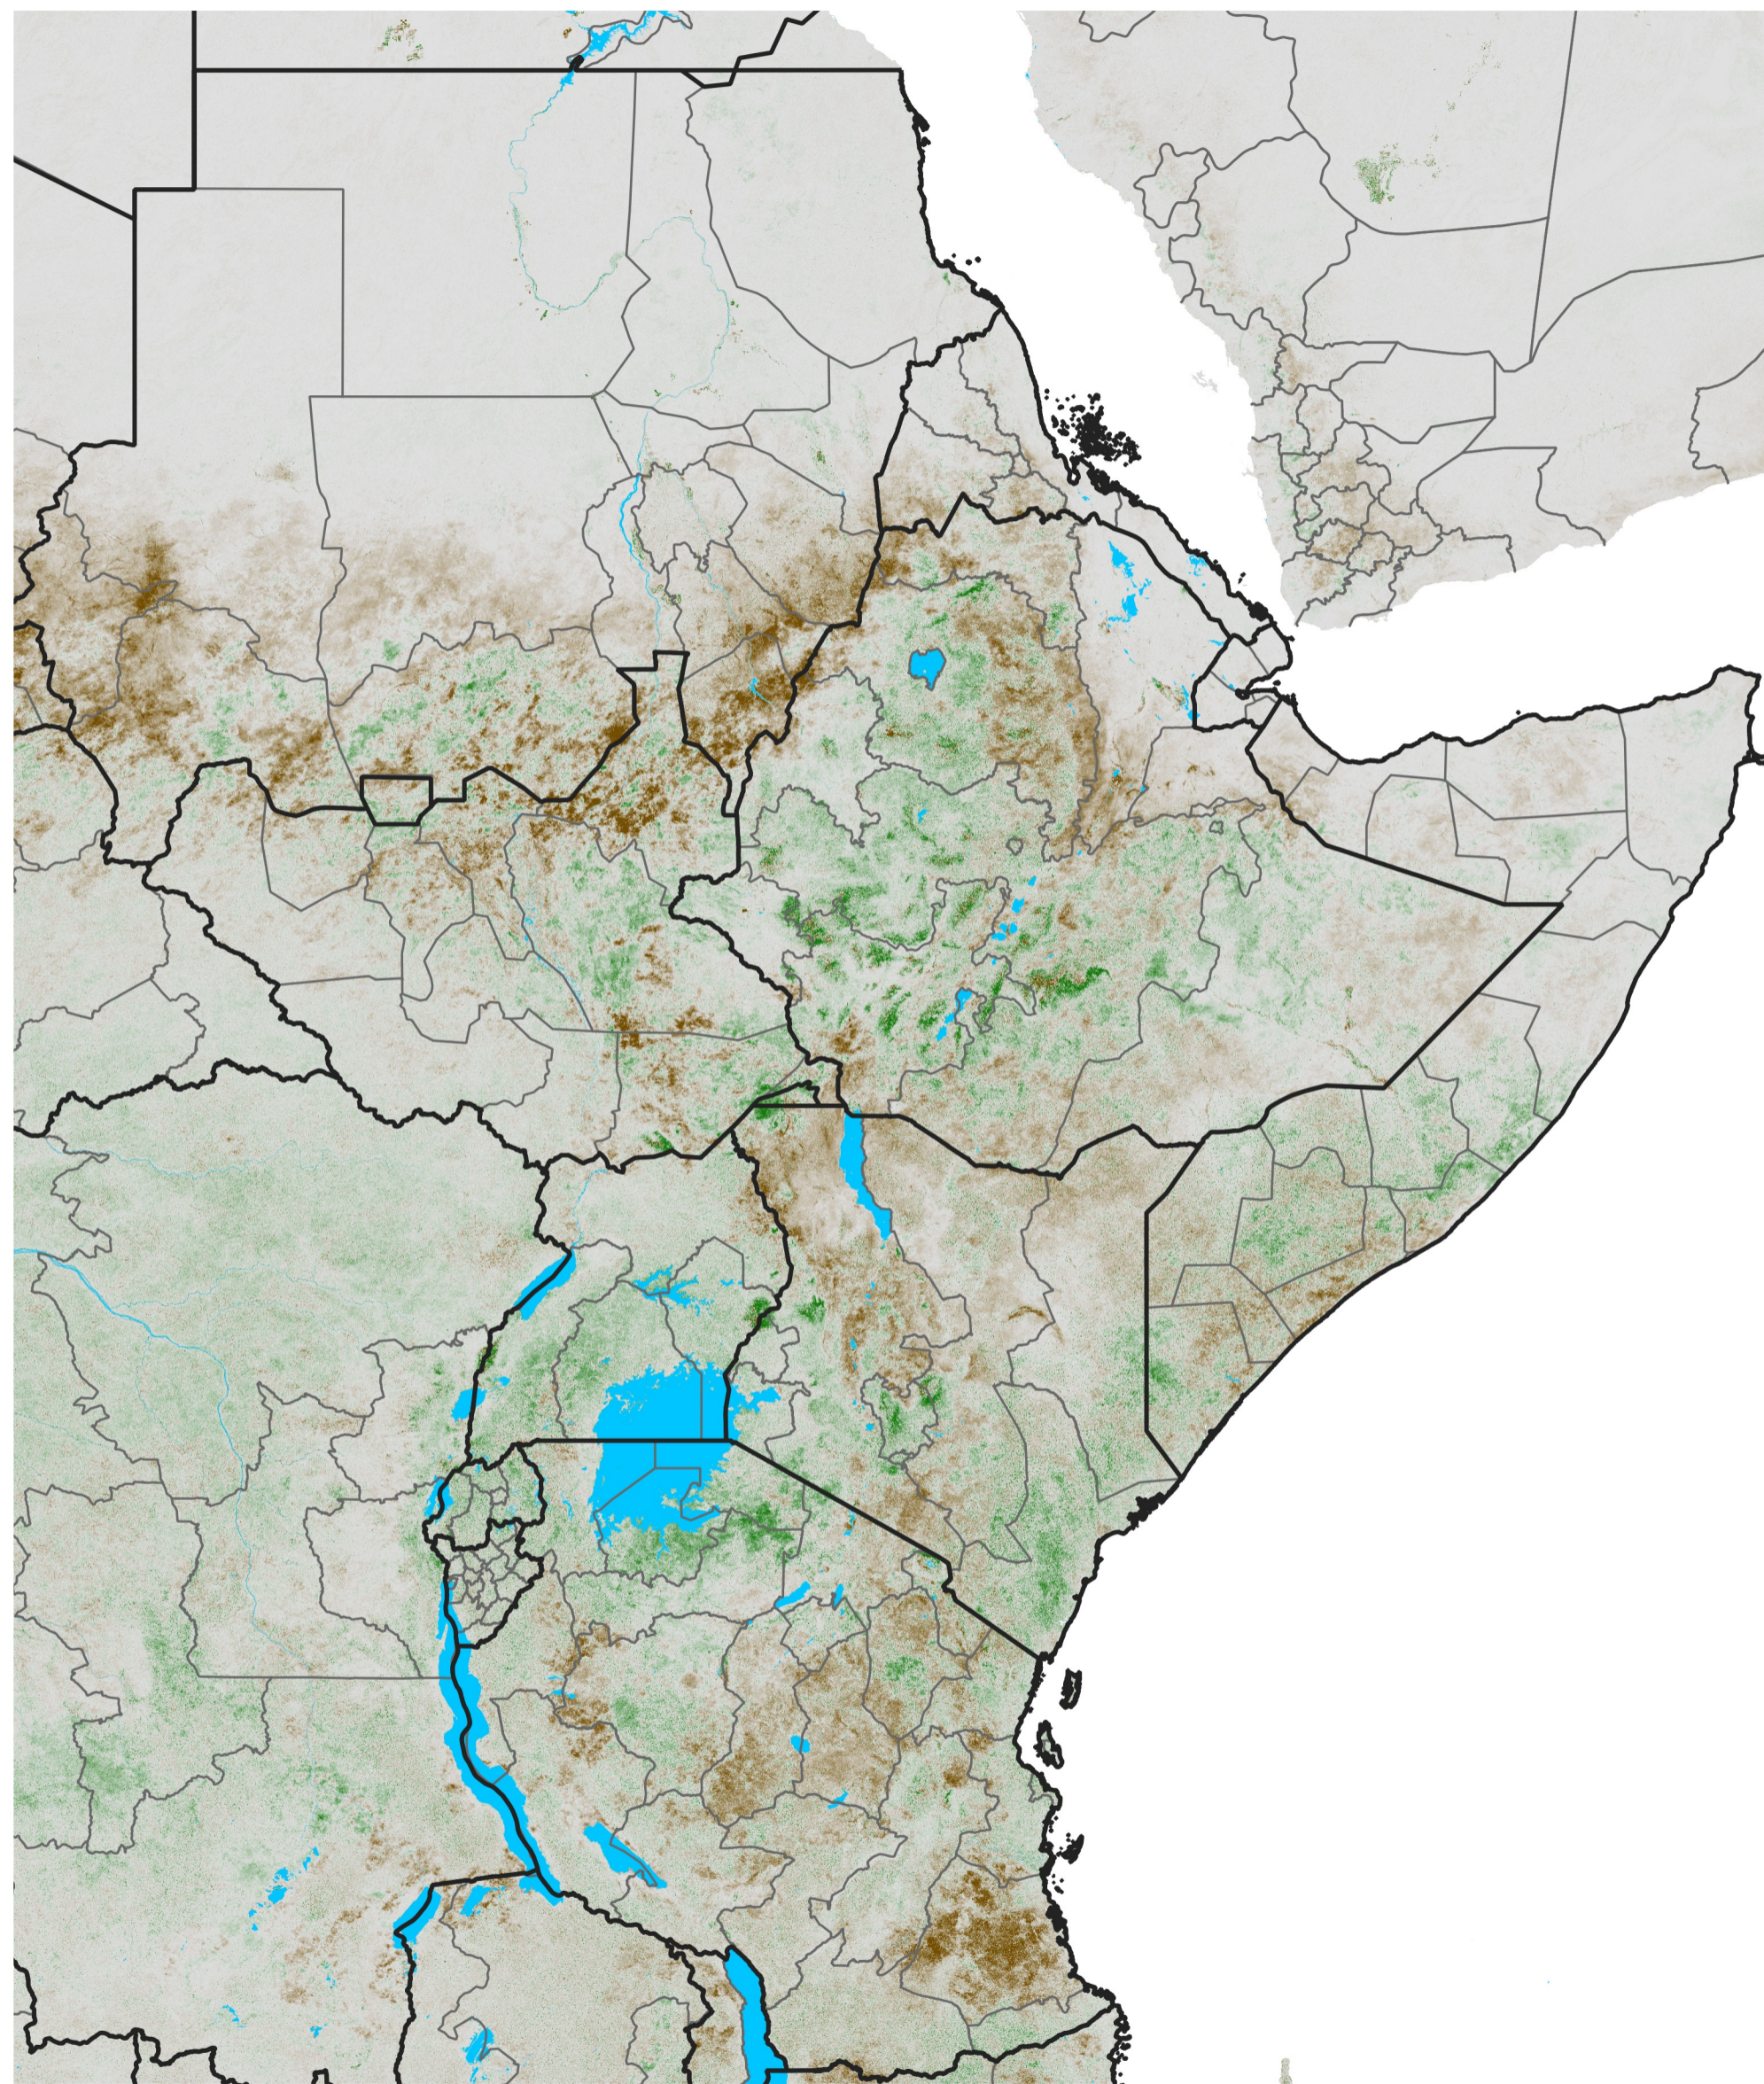

# East Africa NDVI Anomaly

2015 minus Mean (2012 - 2021)

Period 39 / Jul 06 - 15, 2015

## NDVI Anomaly

< -0.3   -0.2   -0.1   -0.05   0.05   0.1   0.2   >0.3

Negative

No Difference

Positive