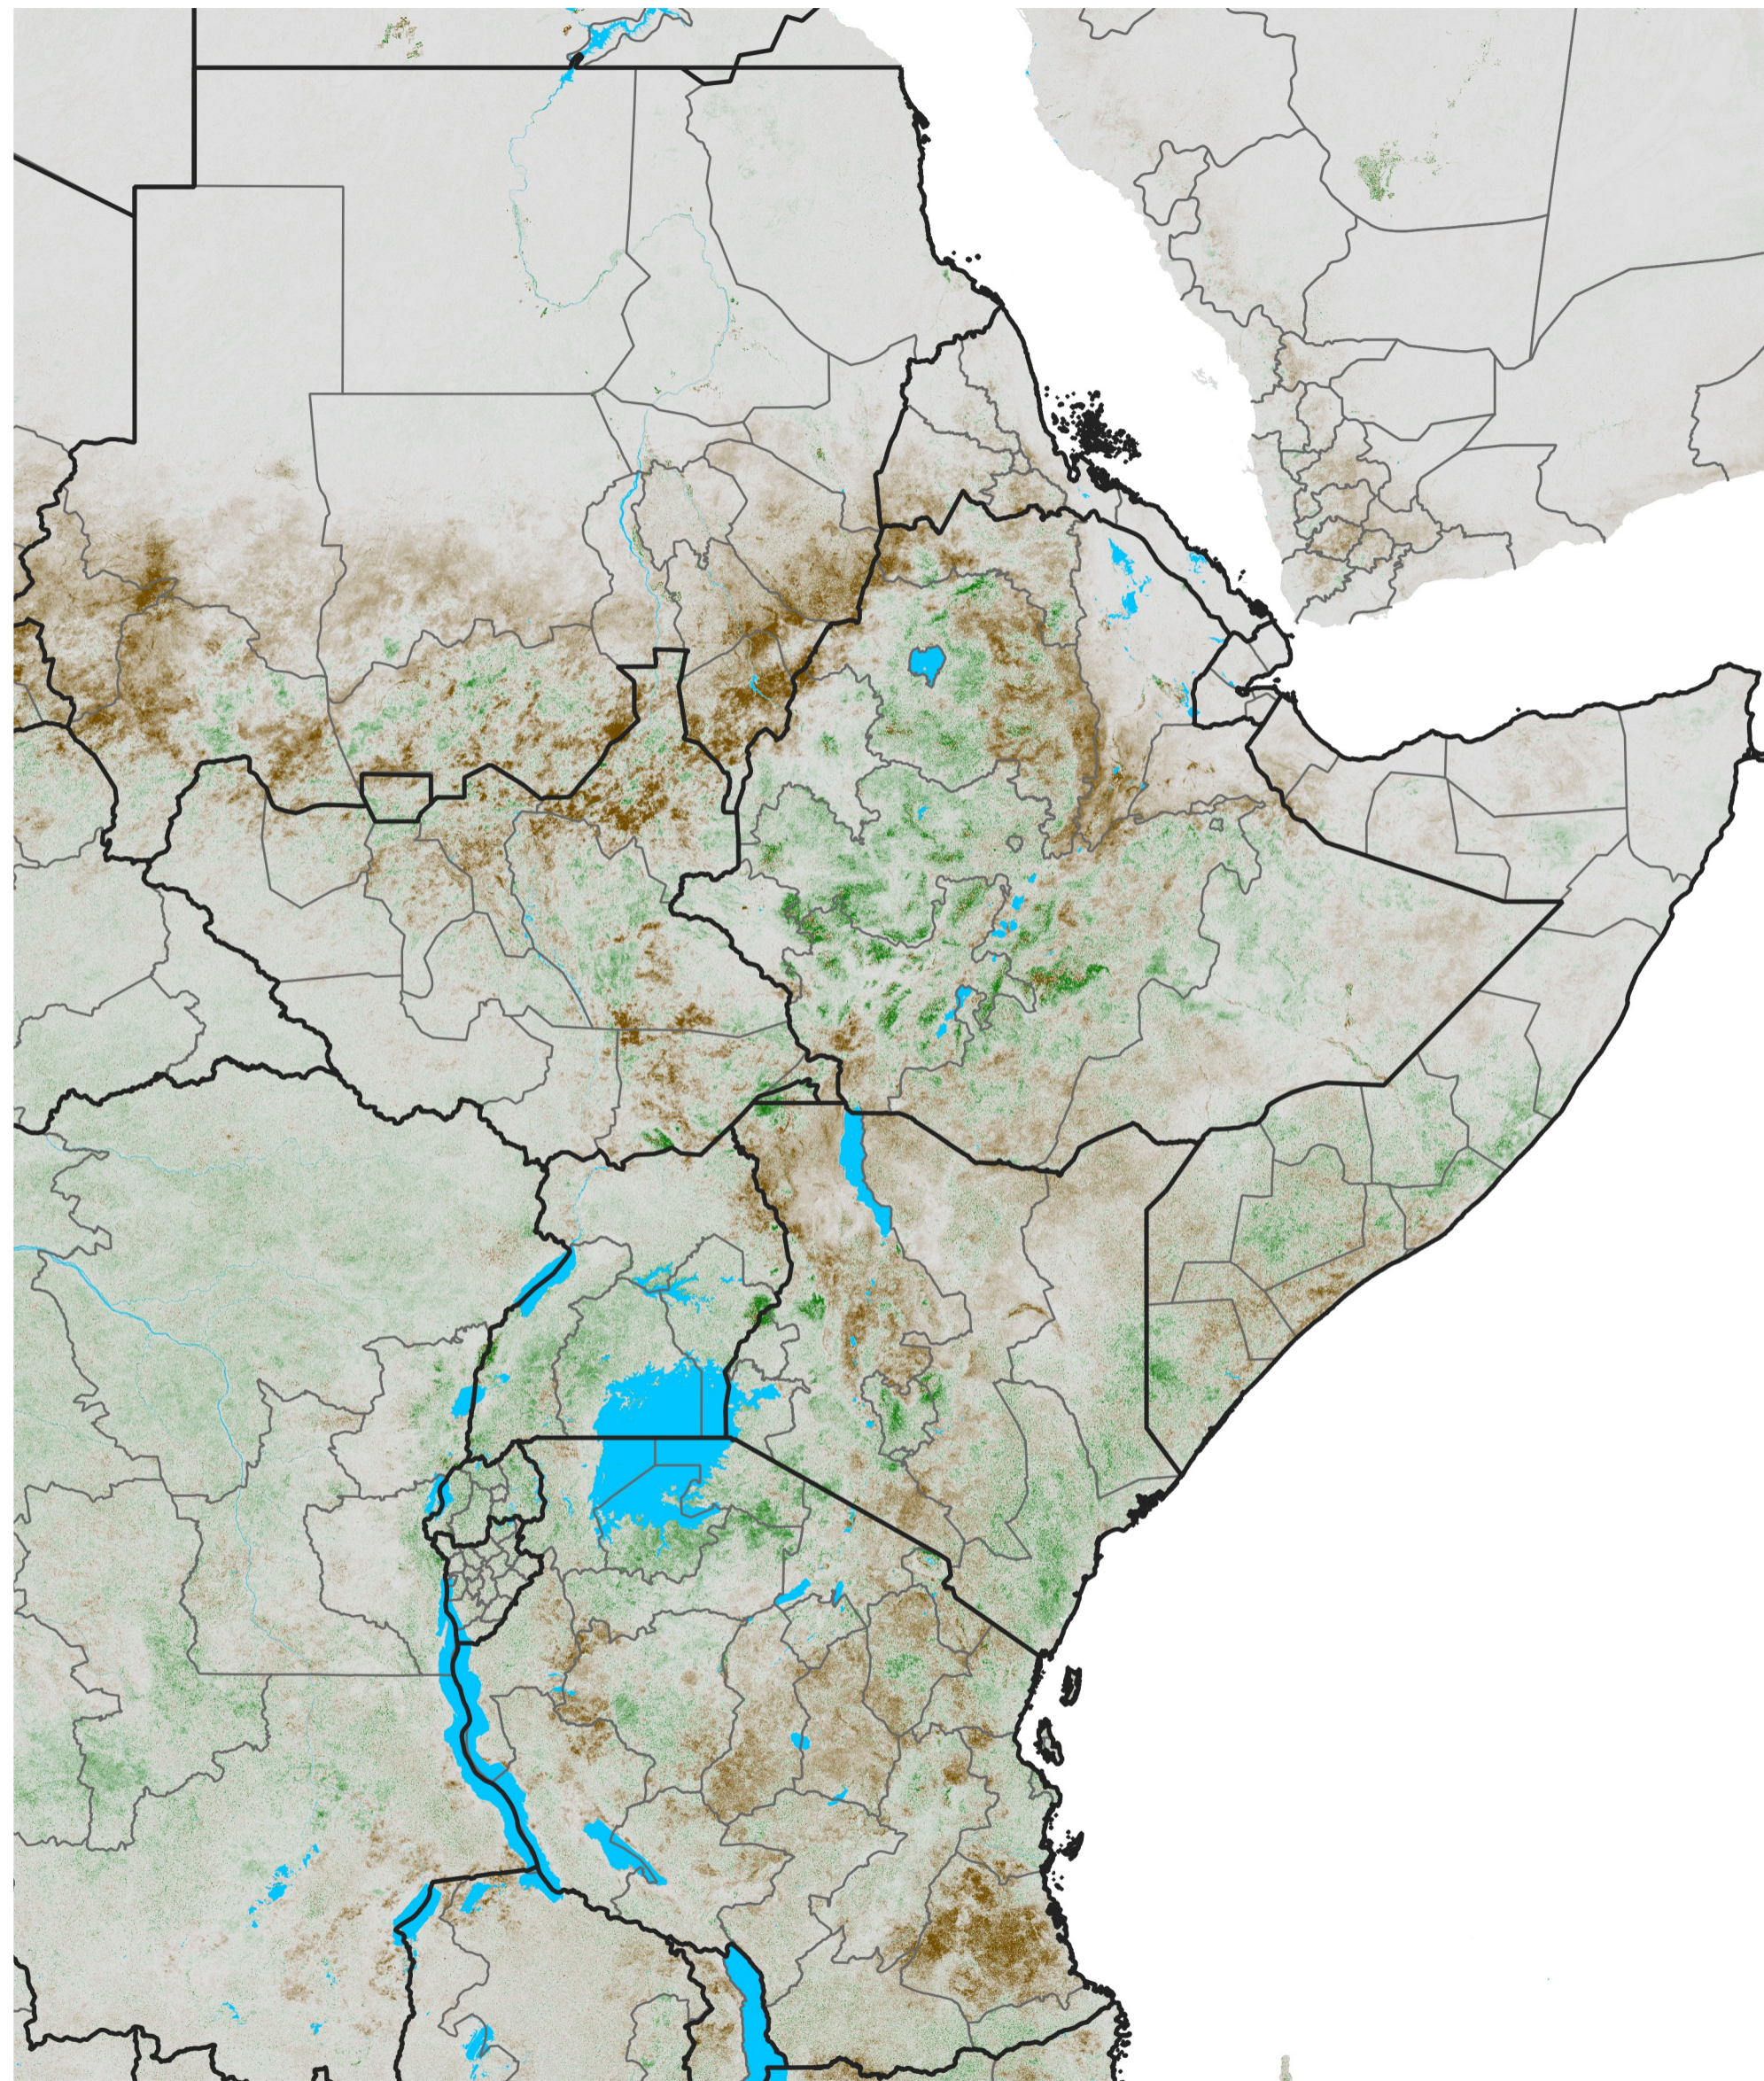

East Africa NDVI Anomaly

2015 minus Mean (2012 - 2021)

Period 40 / Jul 11 - 20, 2015

NDVI Anomaly

< -0.3 -0.2 -0.1 -0.05 0.05 0.1 0.2 > 0.3

Negative

No Difference

Positive