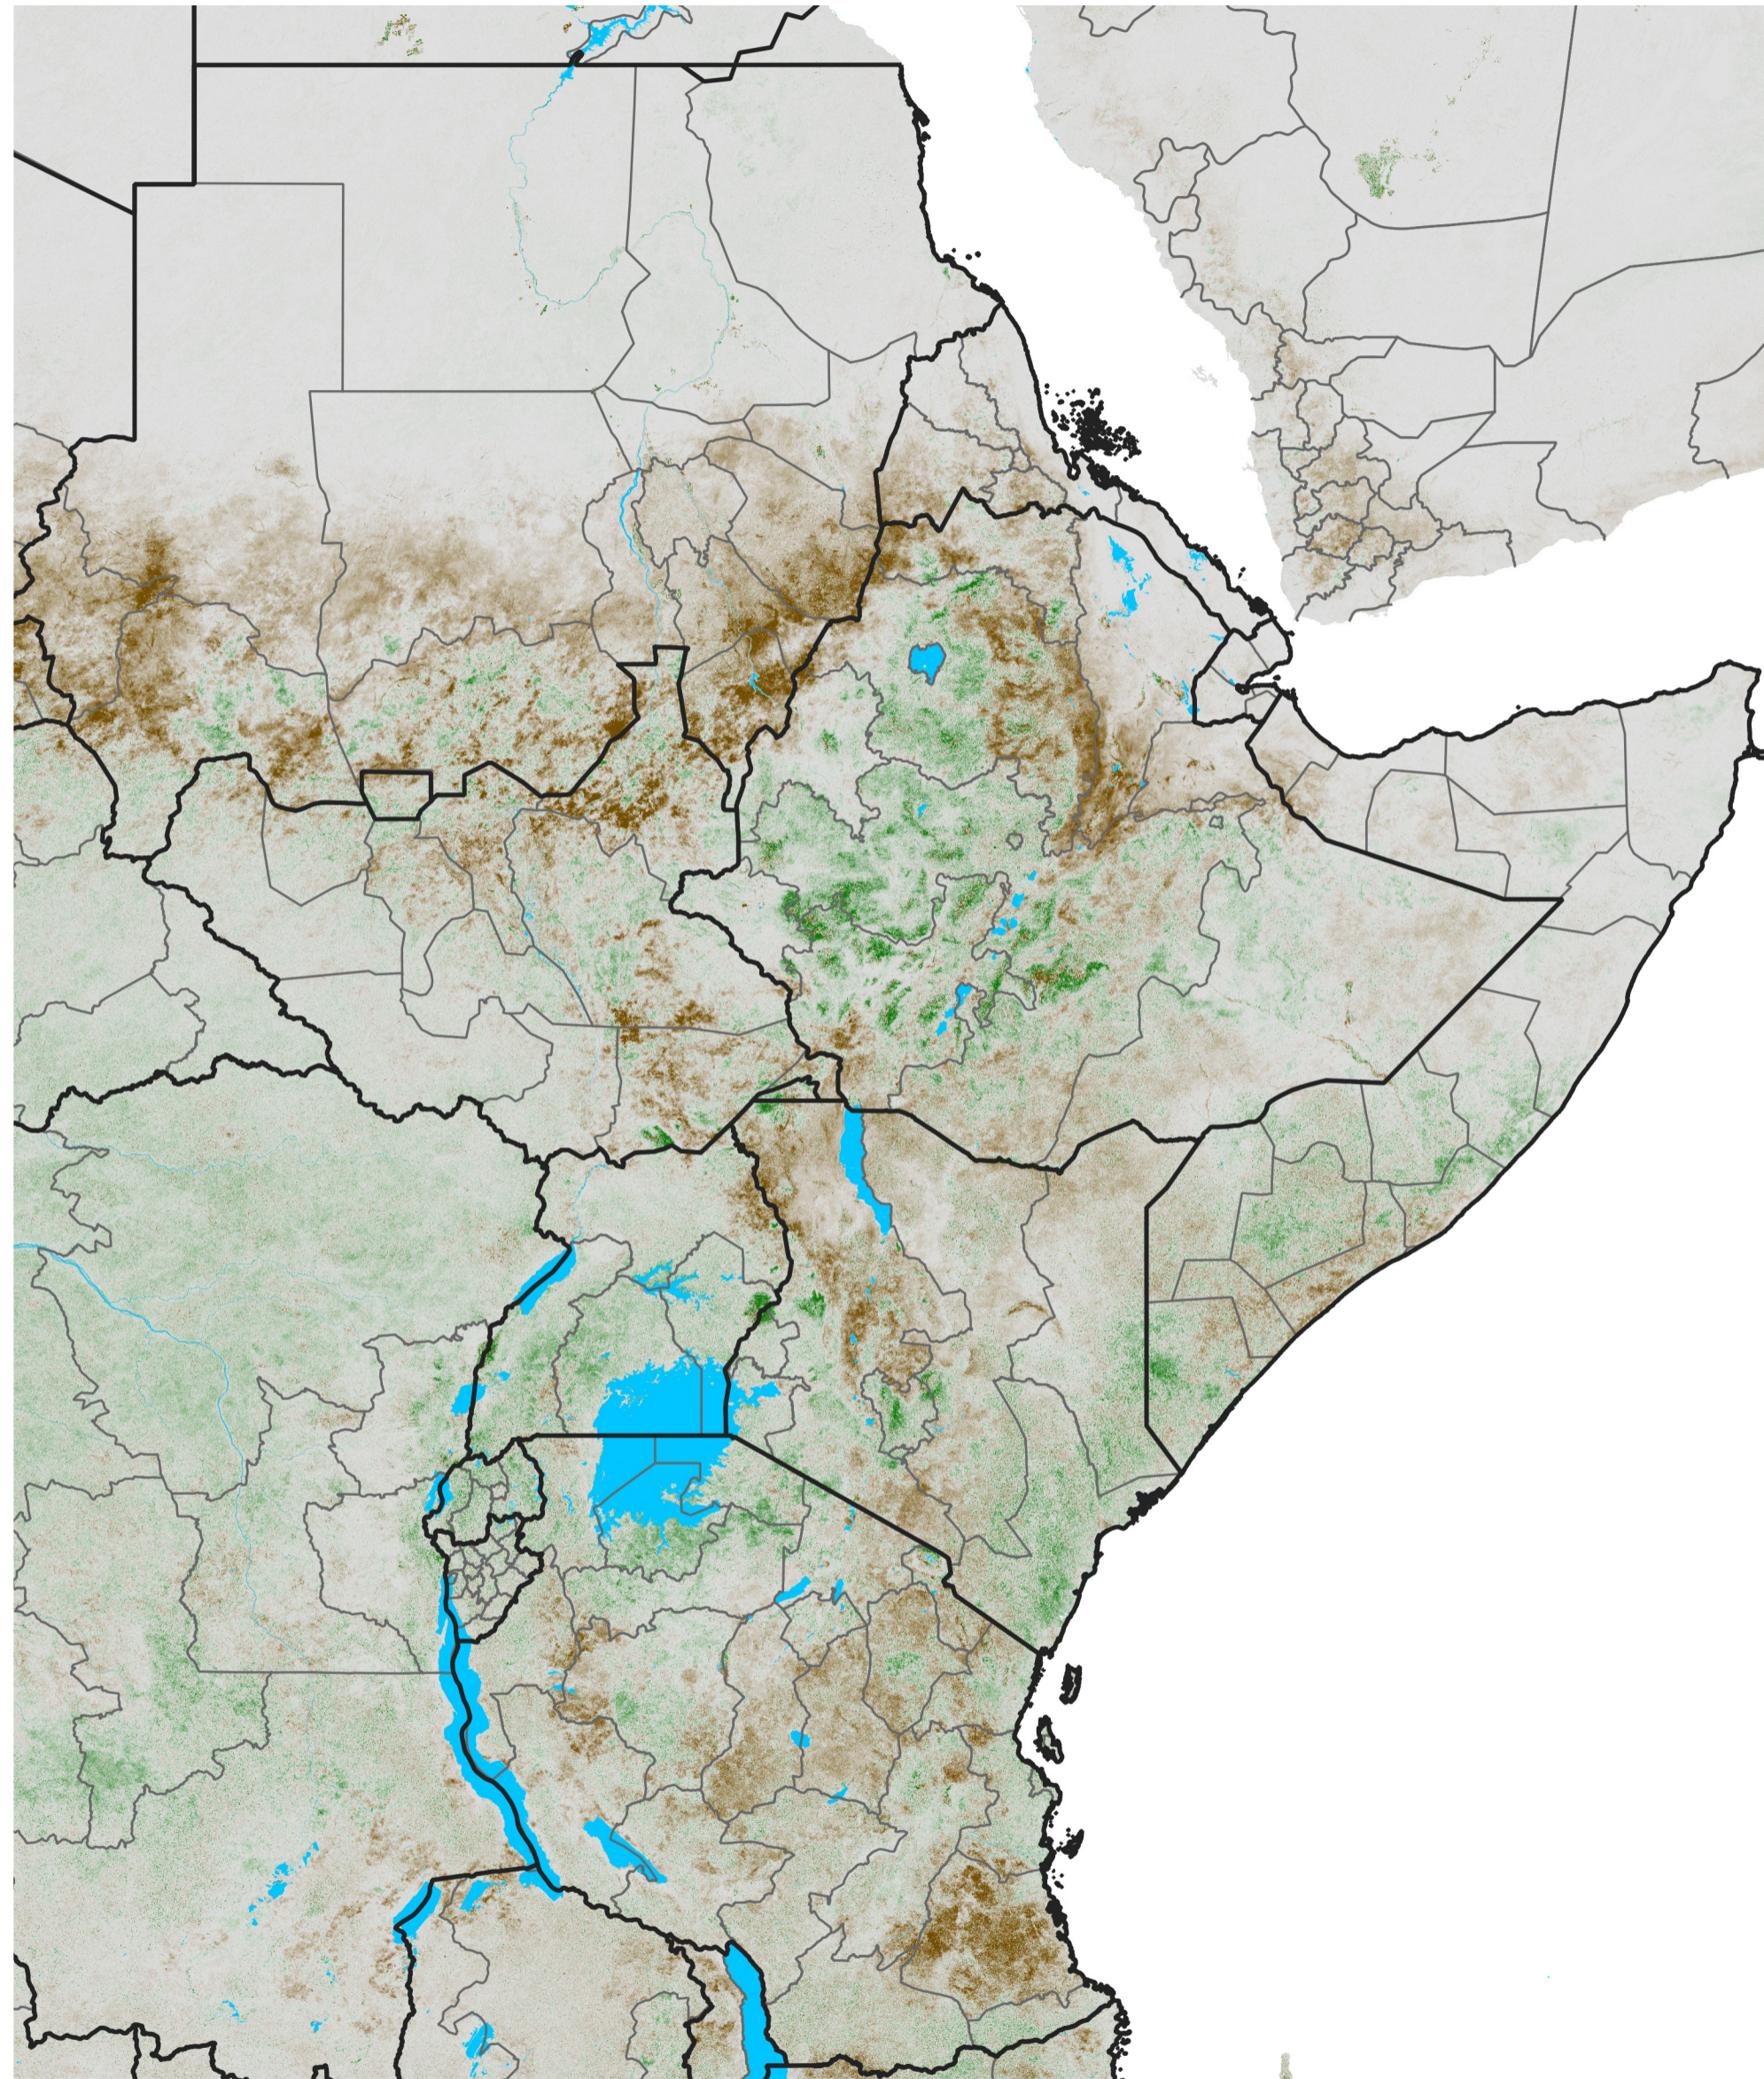

East Africa NDVI Anomaly

2015 minus Mean (2012 - 2021)

Period 41 / Jul 16 - 25, 2015

NDVI Anomaly

< -0.3 -0.2 -0.1 -0.05 0.05 0.1 0.2 >0.3

Negative

No Difference

Positive