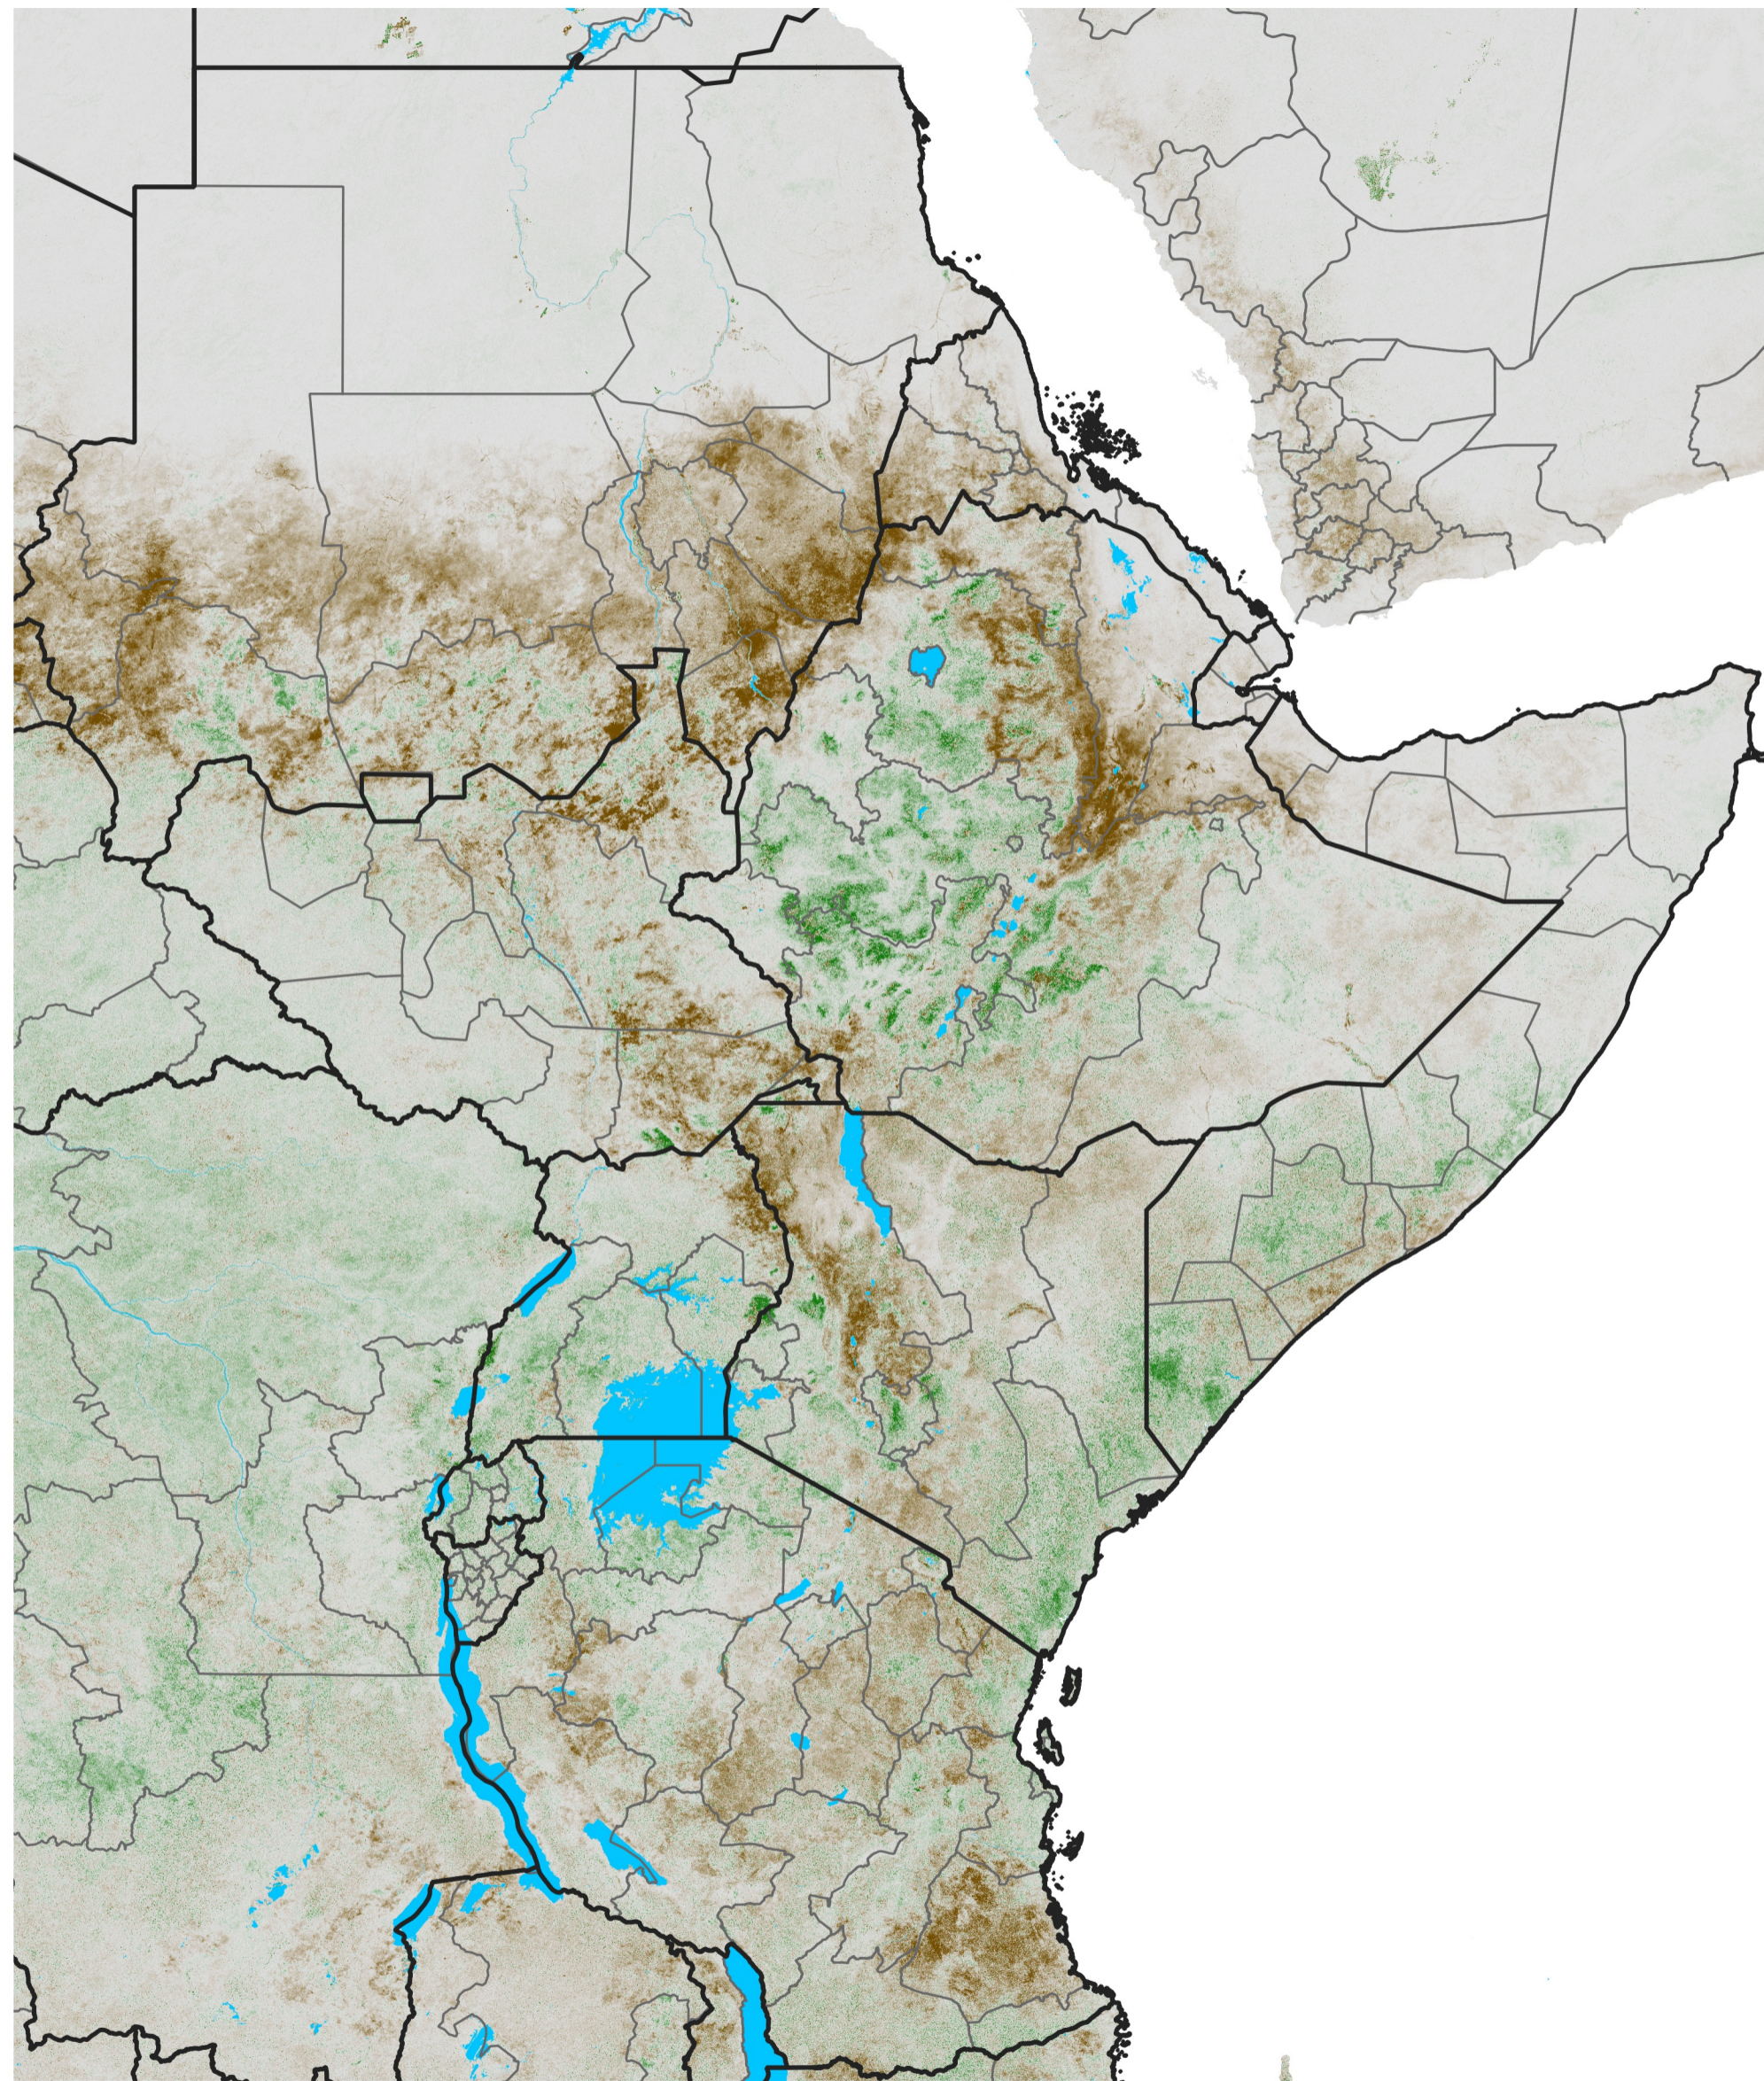

East Africa NDVI Anomaly

2015 minus Mean (2012 - 2021)

Period 43 / Jul 26 - Aug 05, 2015

NDVI Anomaly

< -0.3 -0.2 -0.1 -0.05 0.05 0.1 0.2 >0.3

Negative

No Difference

Positive