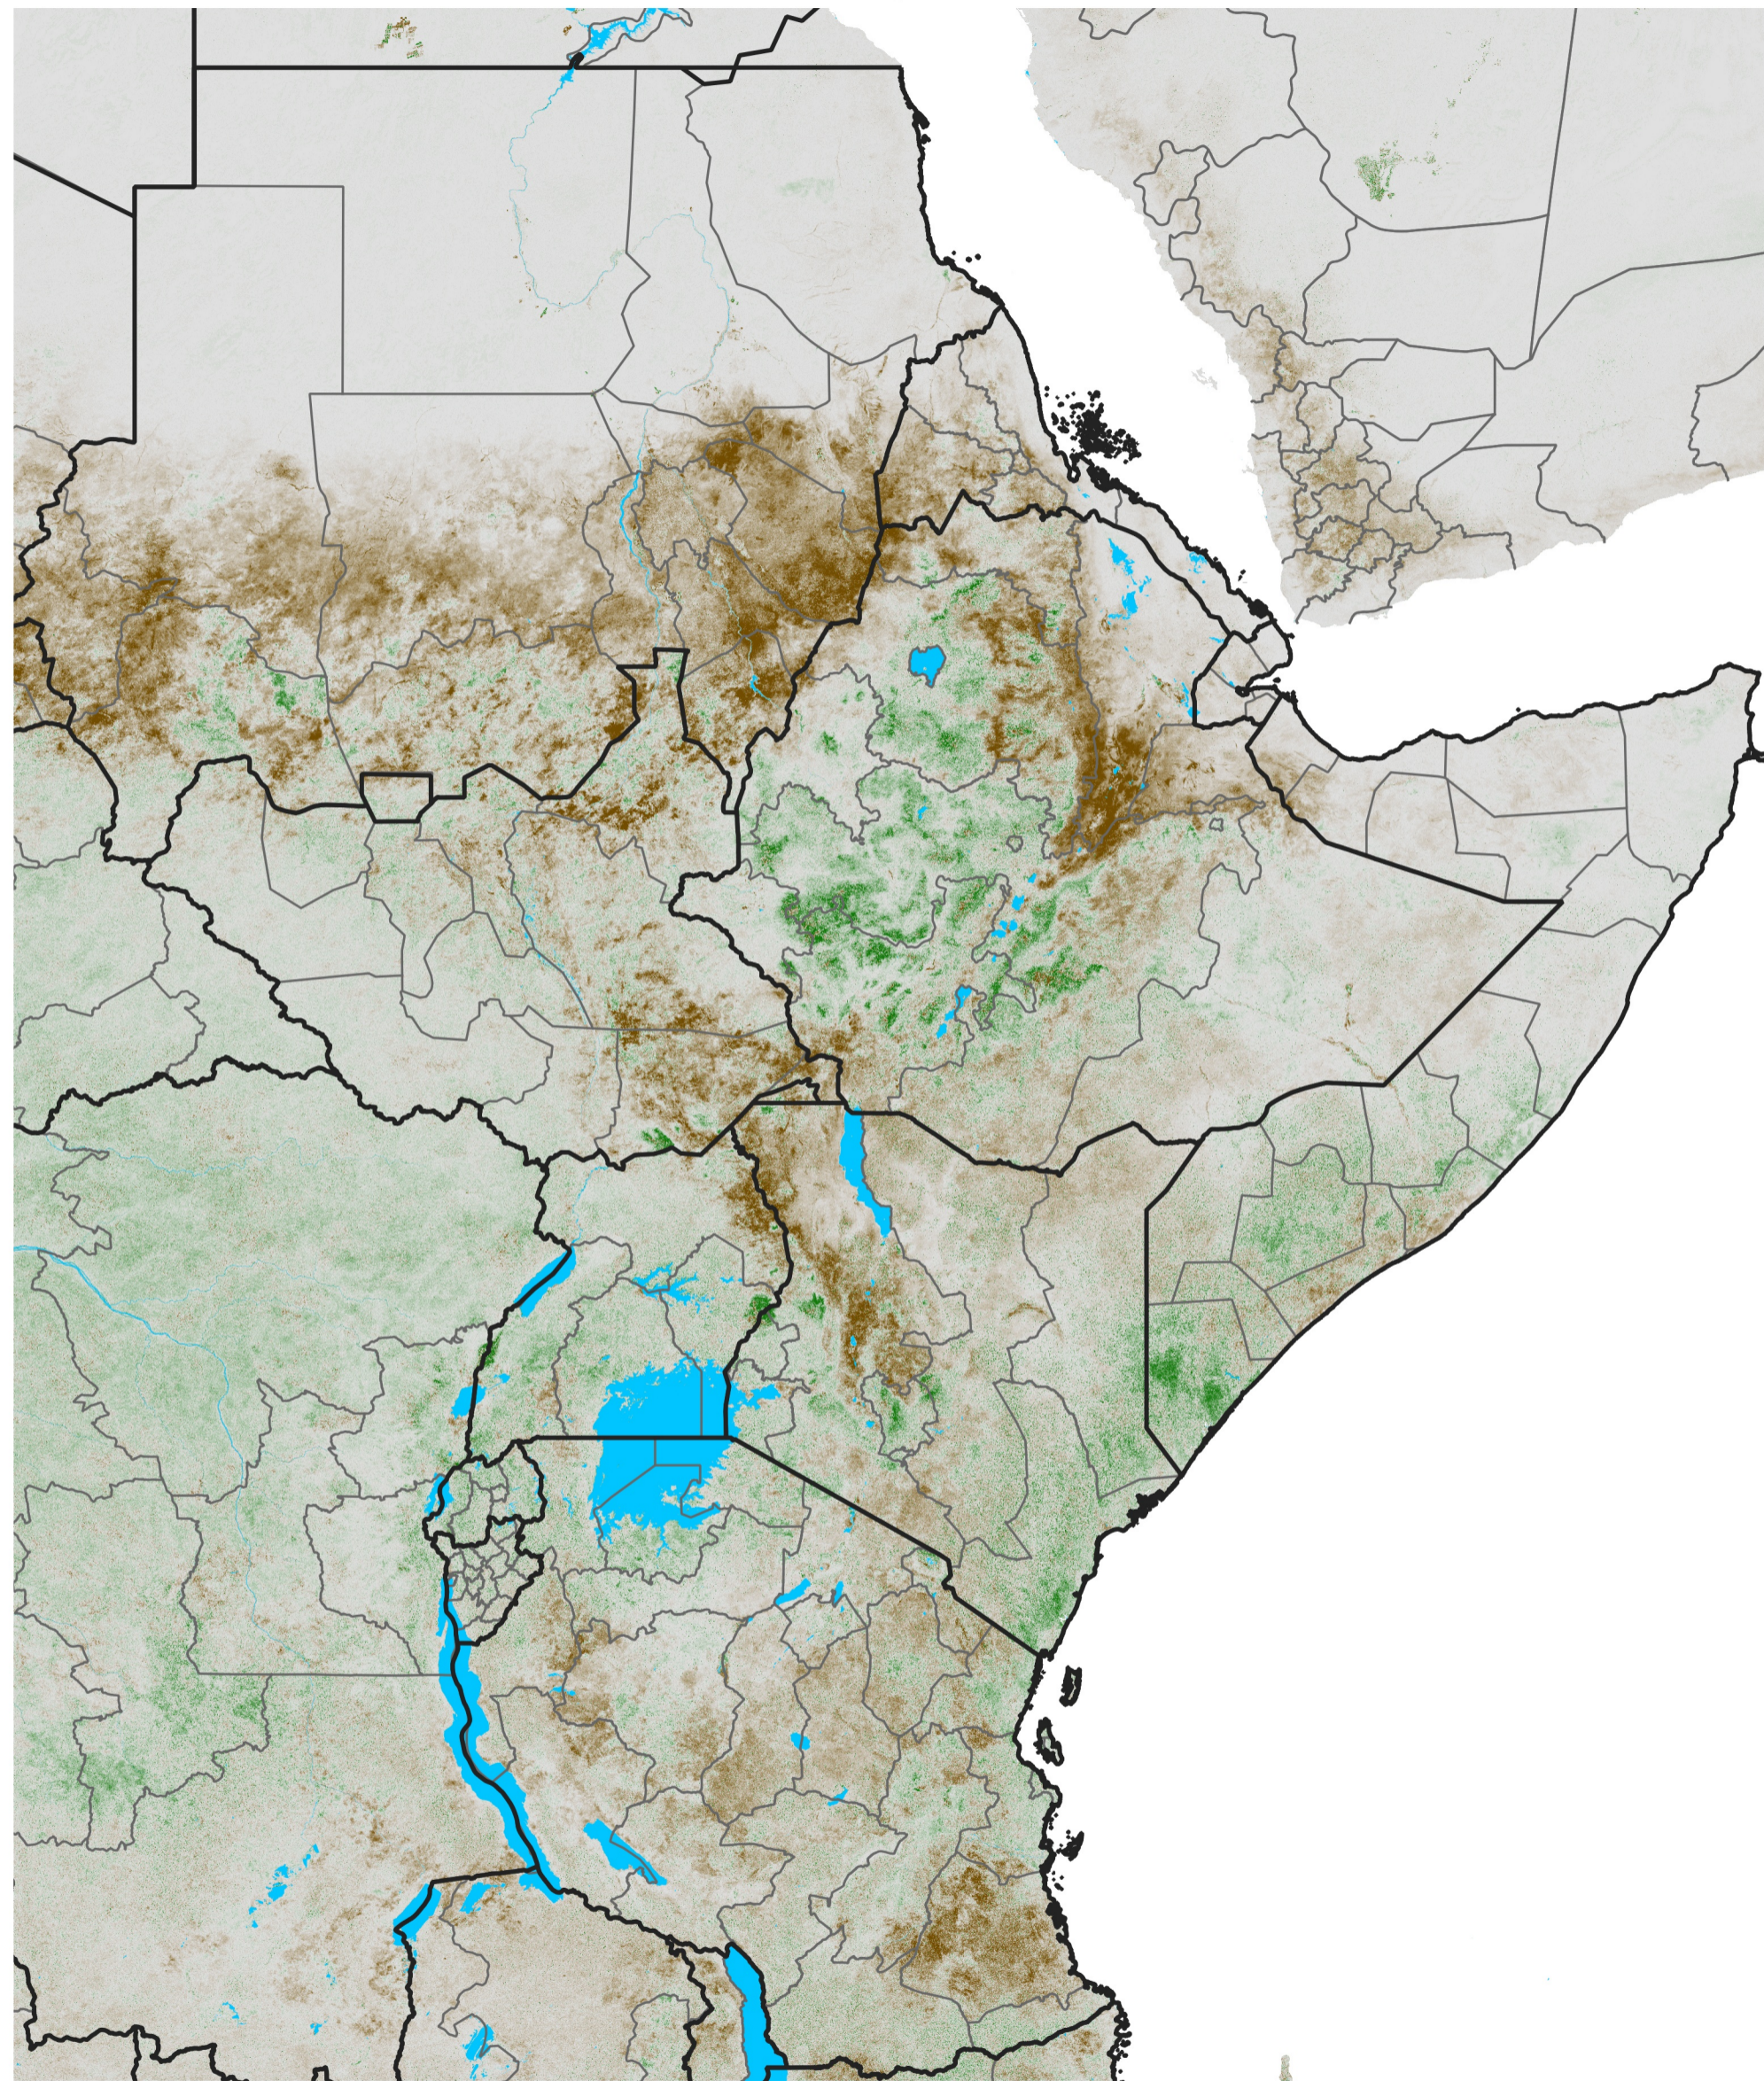

# East Africa NDVI Anomaly

2015 minus Mean (2012 - 2021)

Period 44 / Aug 01 - 10, 2015

## NDVI Anomaly

< -0.3   -0.2   -0.1   -0.05   0.05   0.1   0.2   >0.3

Negative

No Difference

Positive