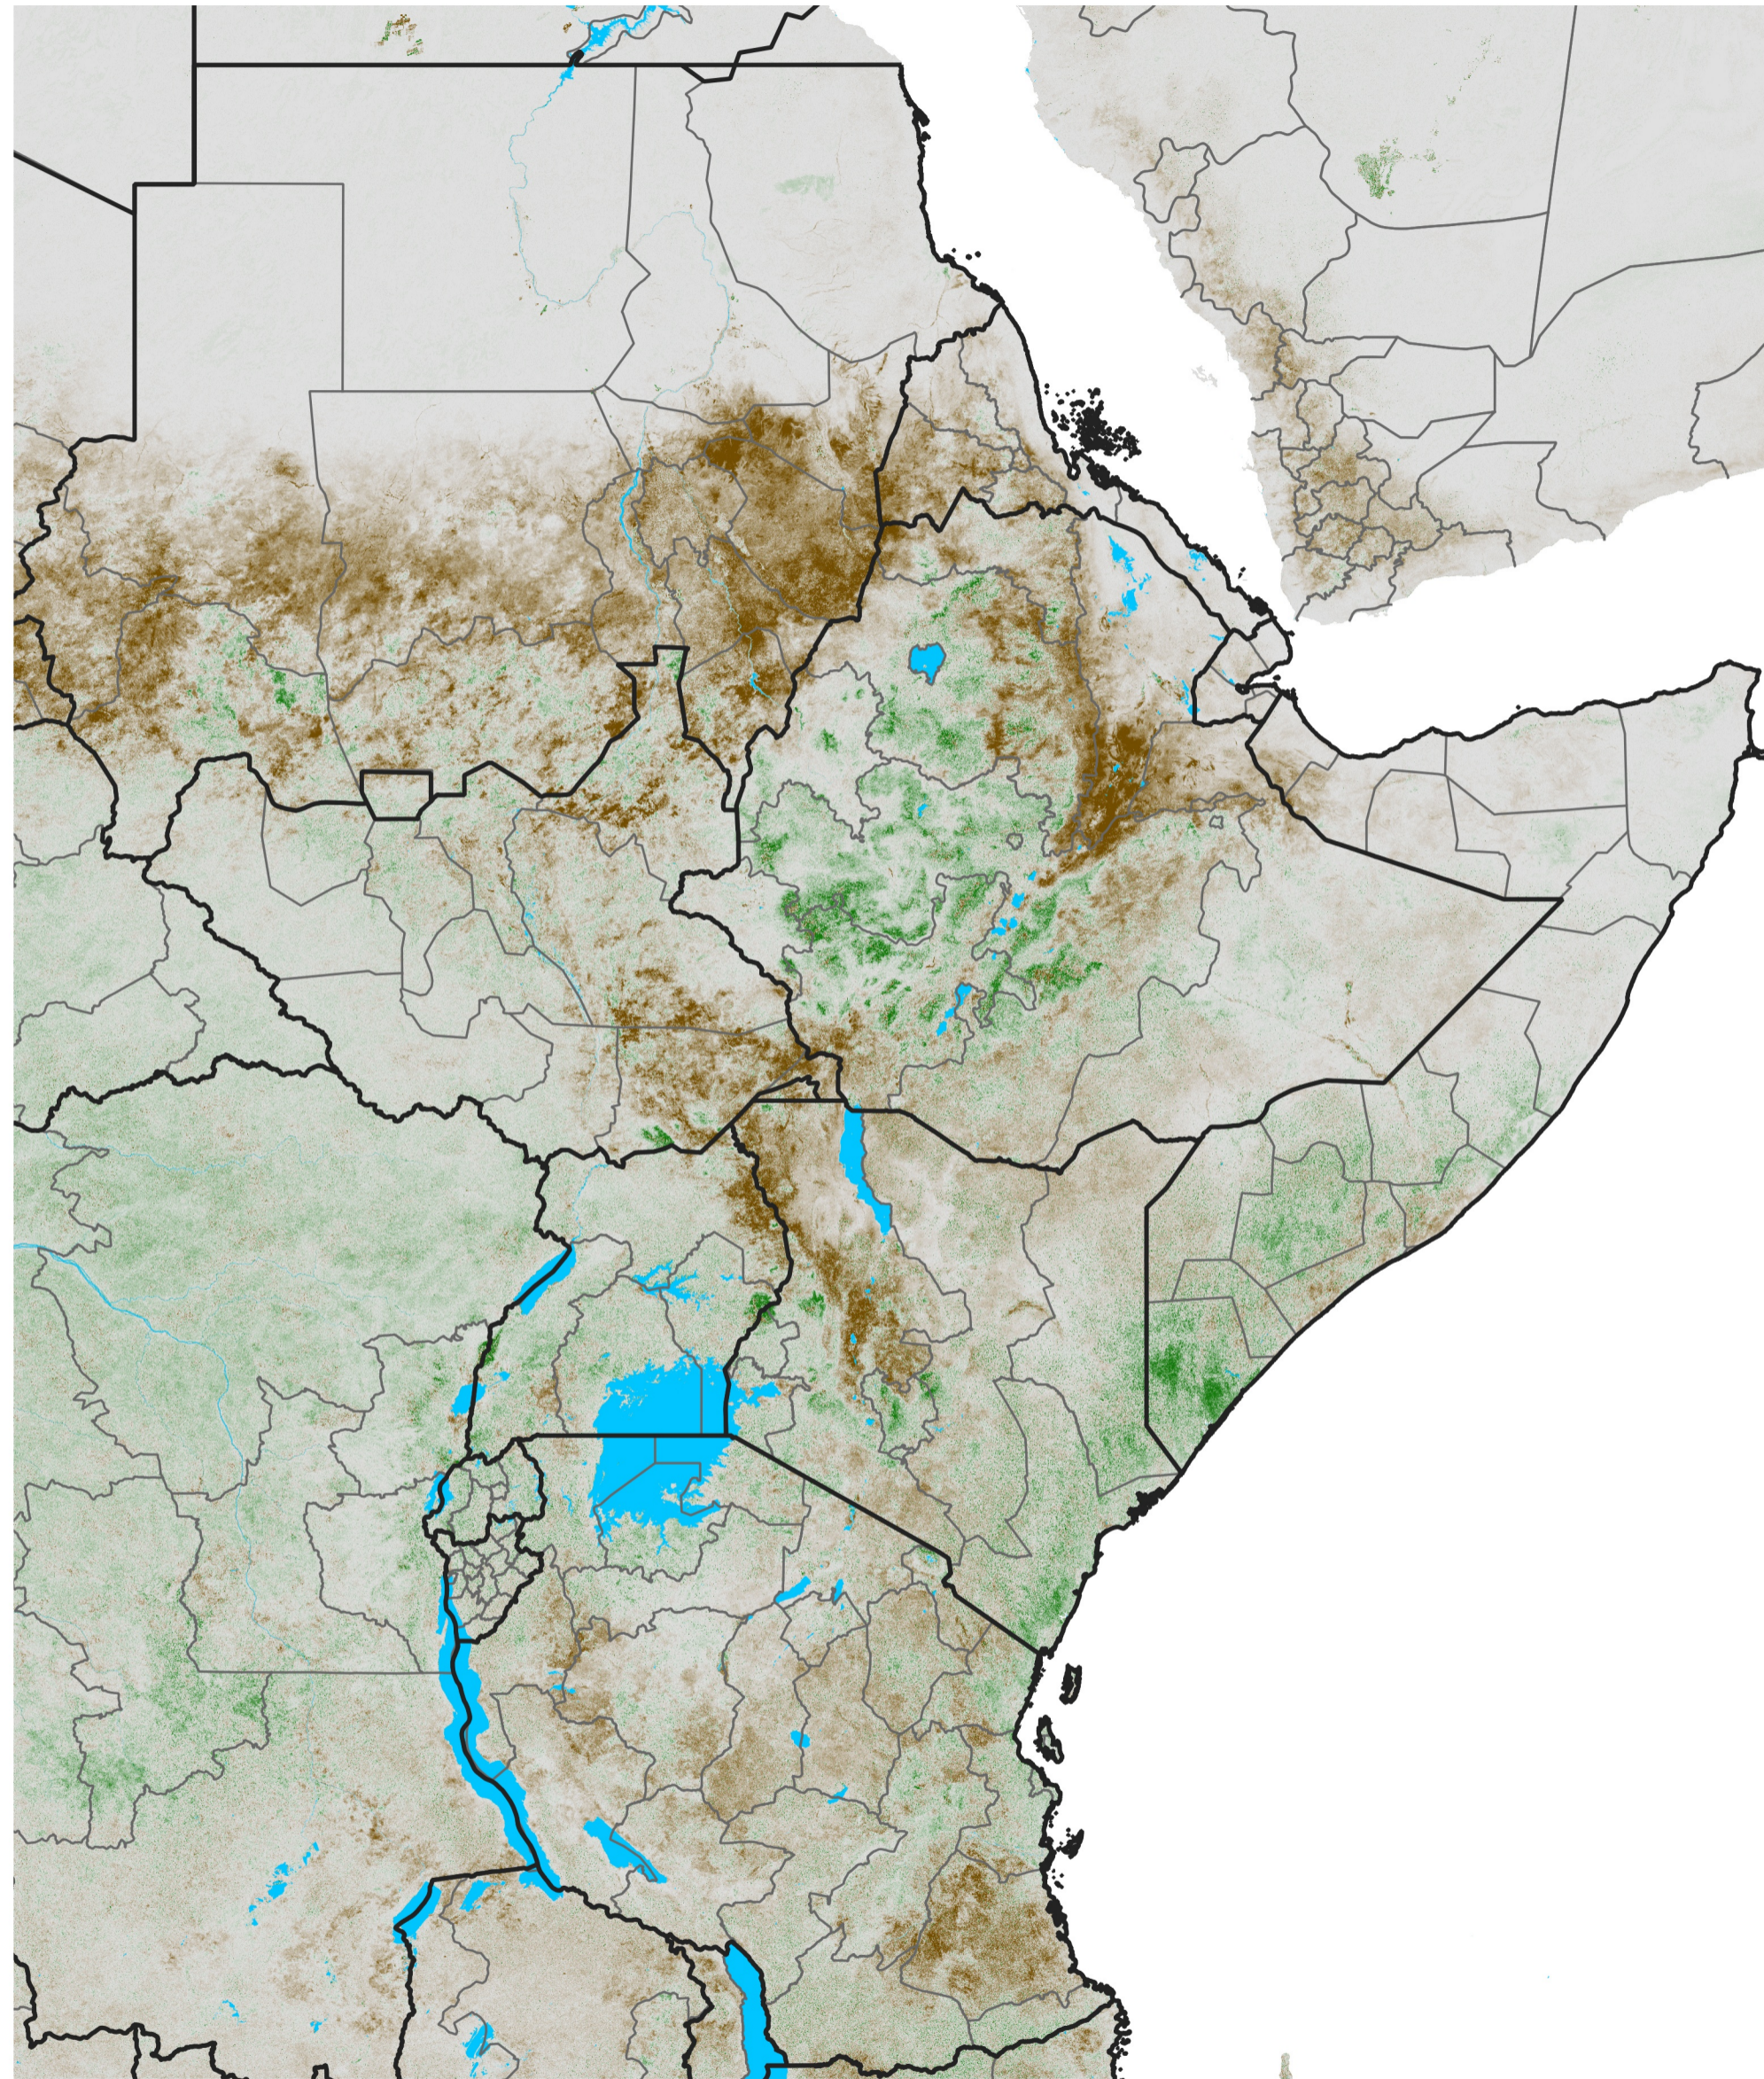

East Africa NDVI Anomaly

2015 minus Mean (2012 - 2021)

Period 45 / Aug 06 - 15, 2015

NDVI Anomaly

< -0.3 -0.2 -0.1 -0.05 0.05 0.1 0.2 >0.3

Negative

No Difference

Positive