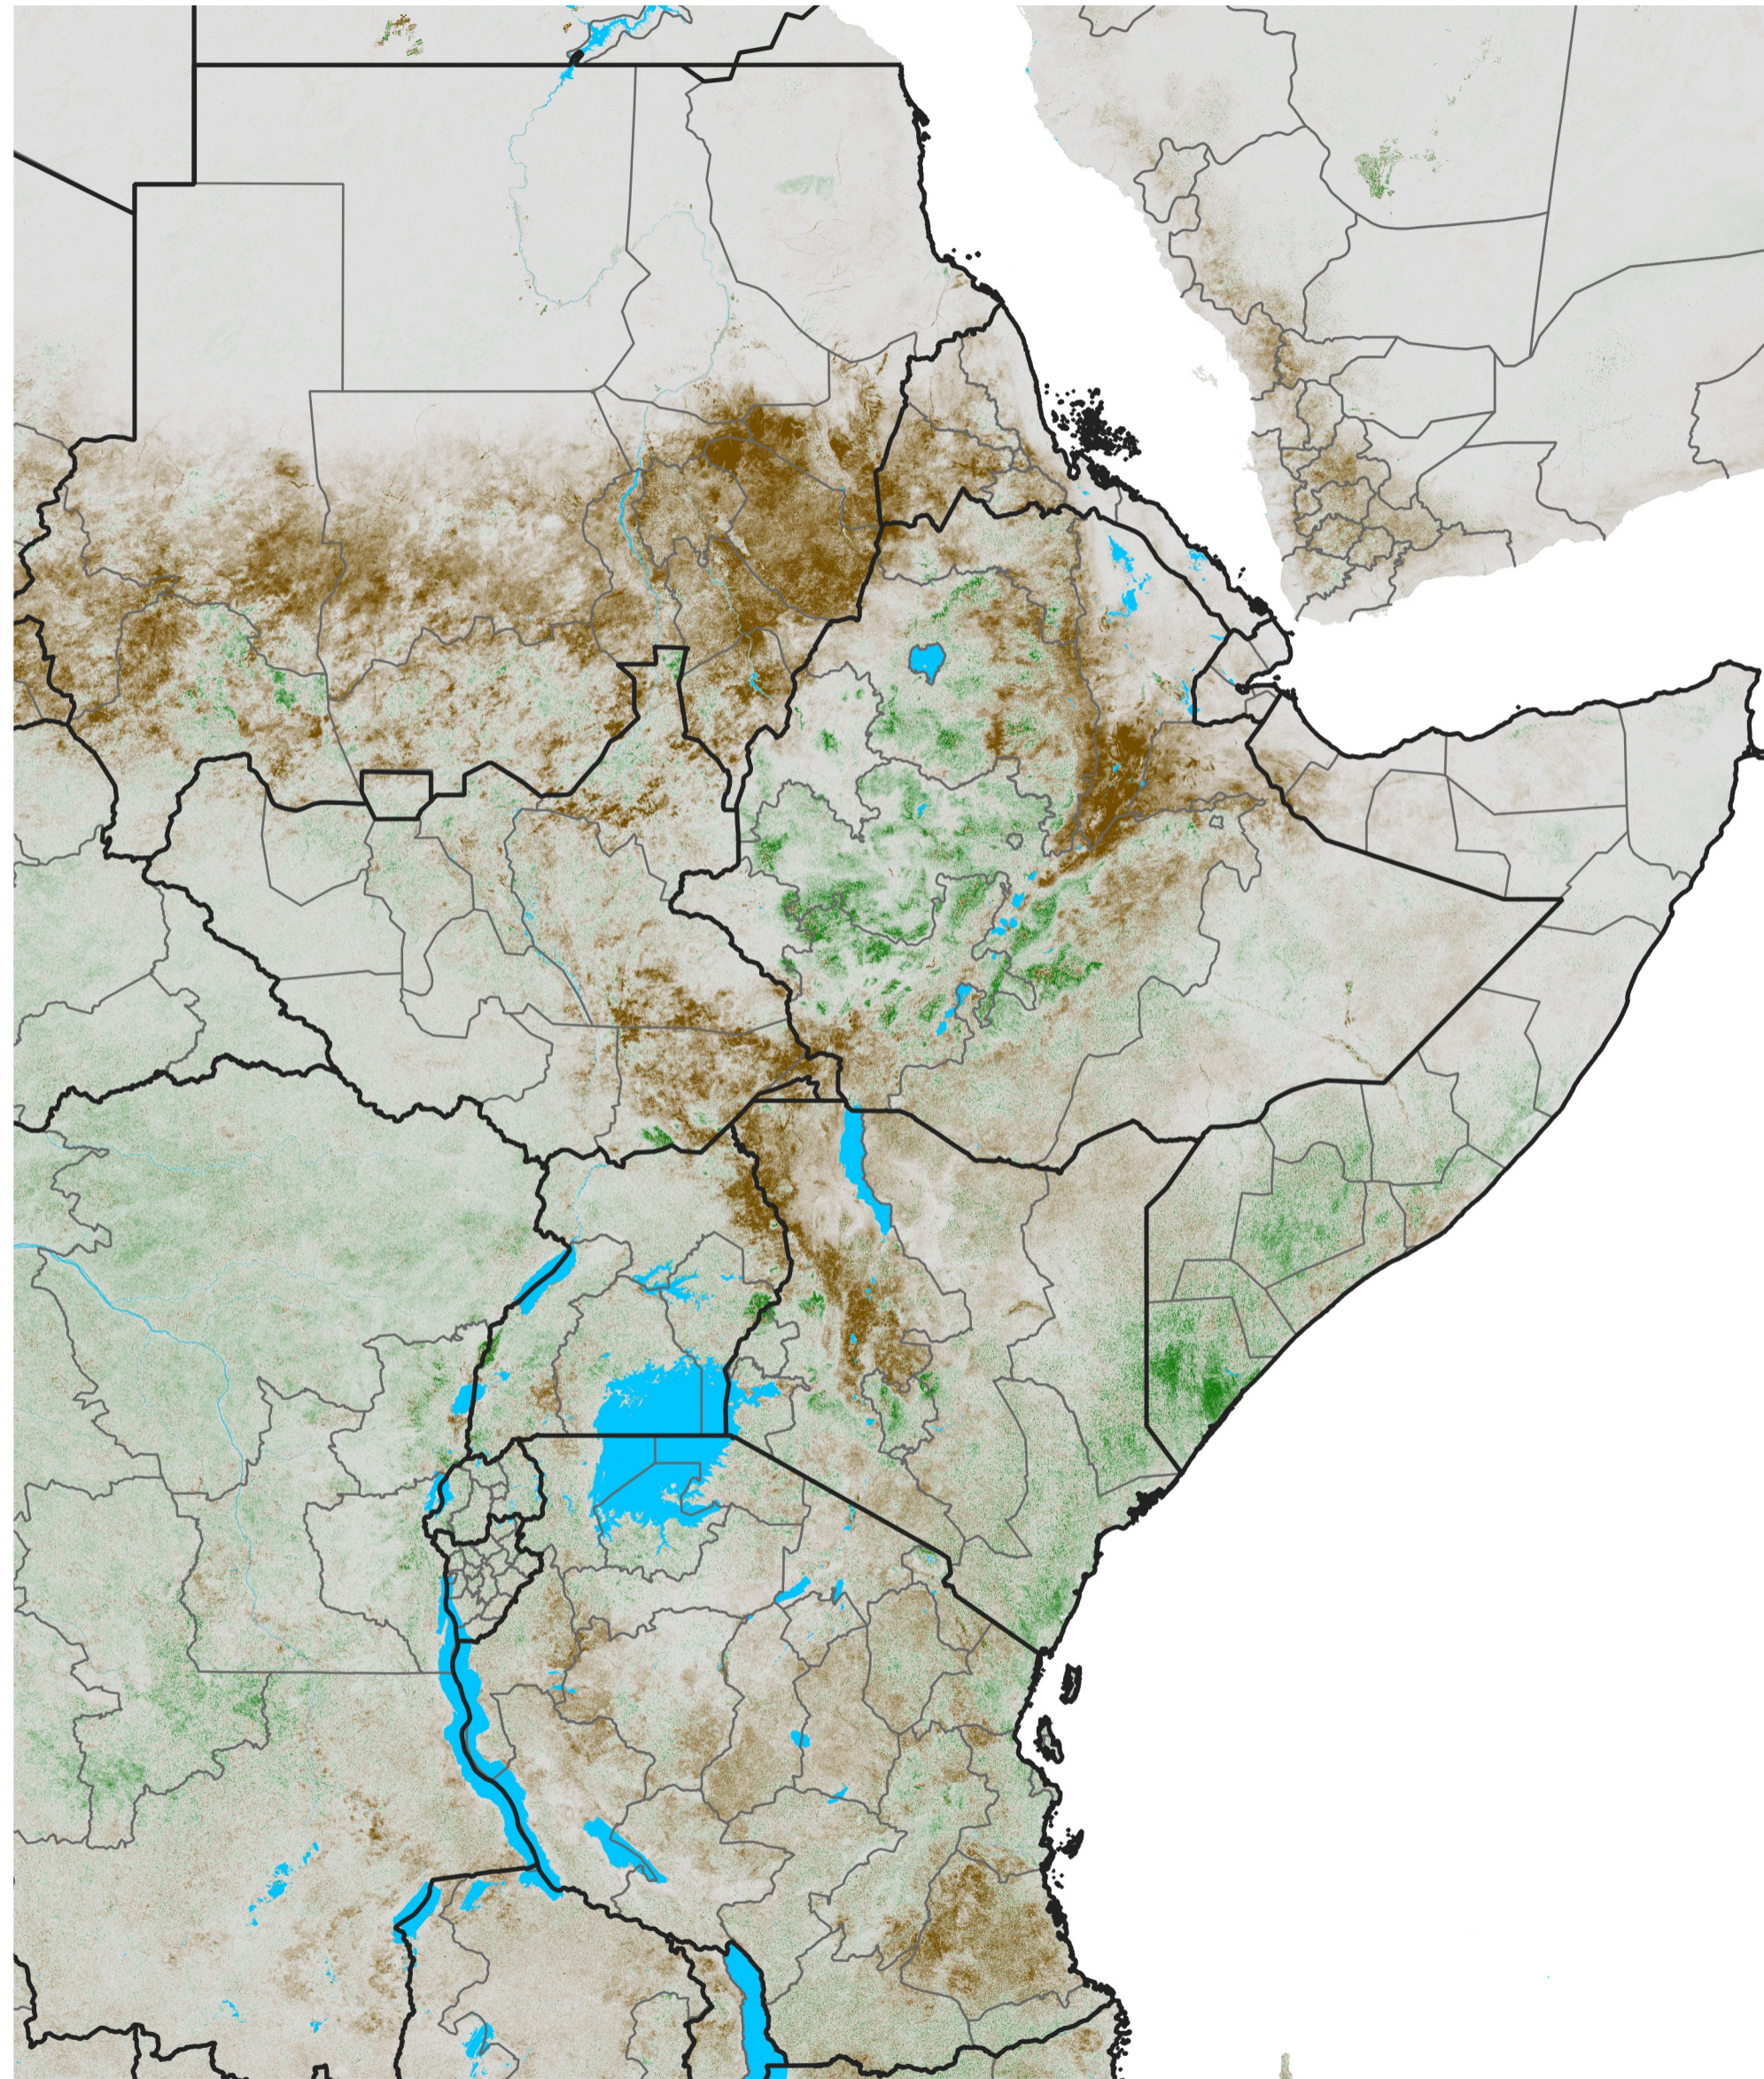

East Africa NDVI Anomaly

2015 minus Mean (2012 - 2021)

Period 46 / Aug 11 - 20, 2015

NDVI Anomaly

< -0.3 -0.2 -0.1 -0.05 0.05 0.1 0.2 >0.3

Negative

No Difference

Positive