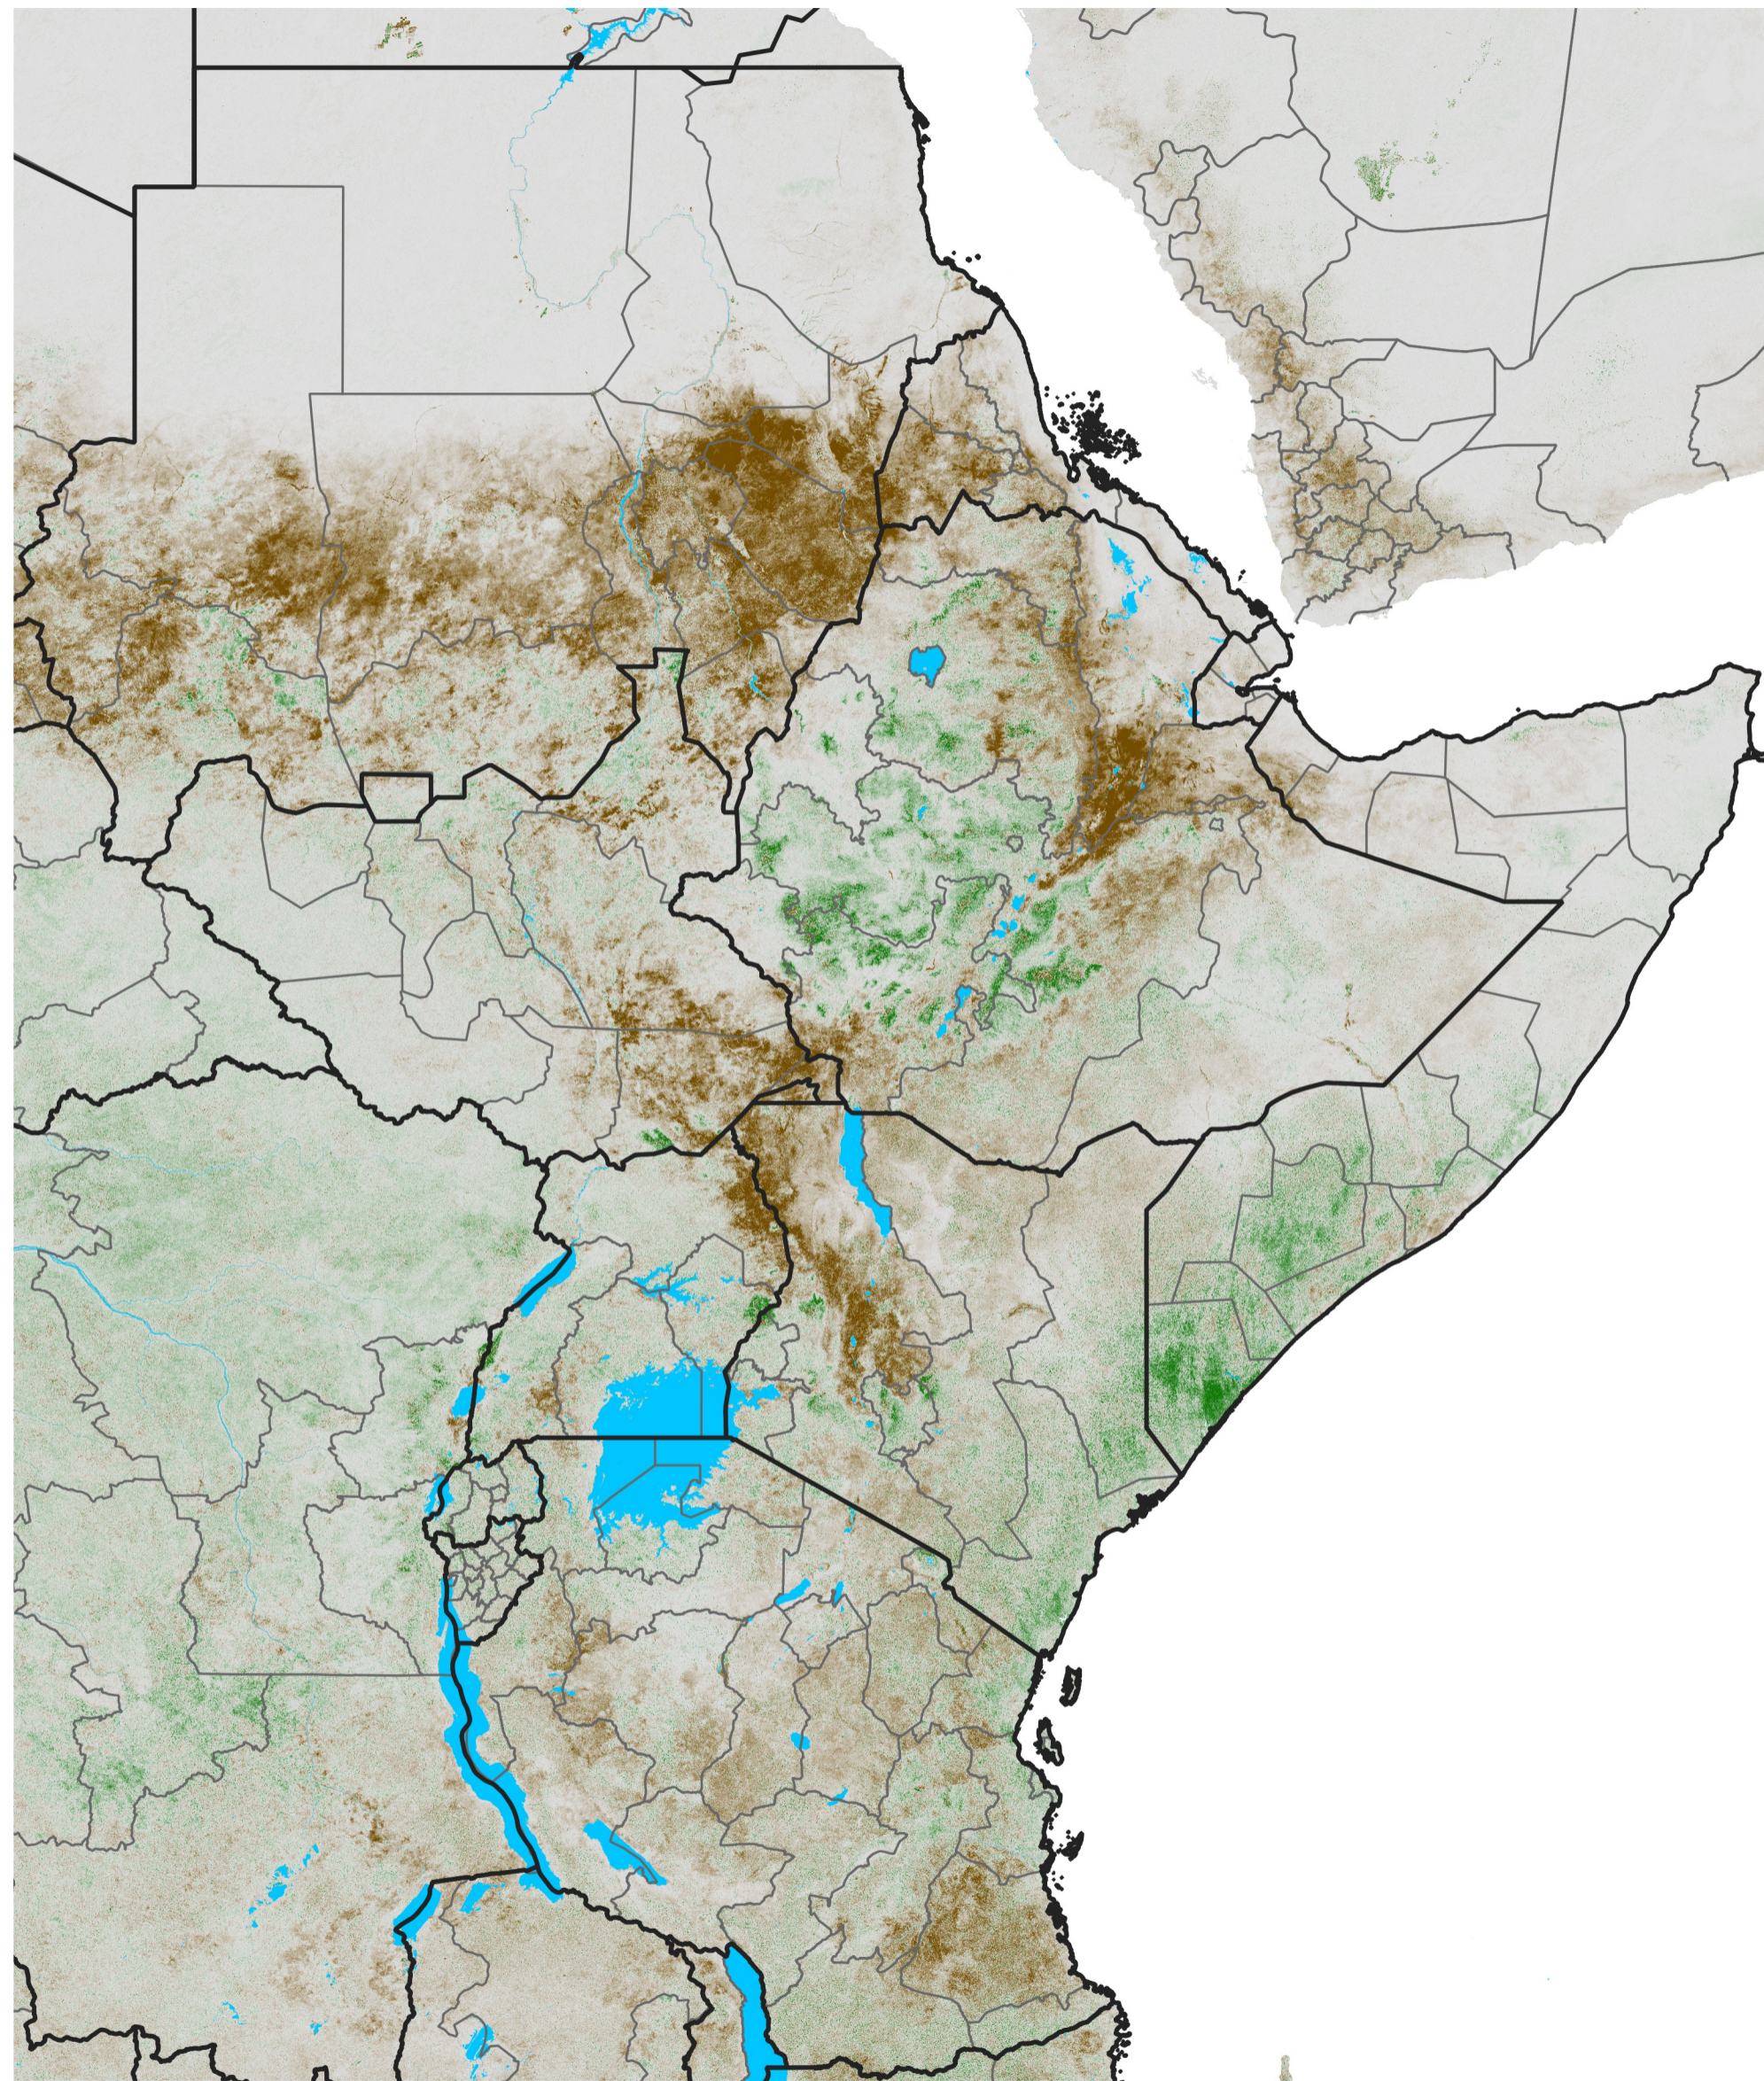

East Africa NDVI Anomaly

2015 minus Mean (2012 - 2021)

Period 47 / Aug 16 - 25, 2015

NDVI Anomaly

< -0.3 -0.2 -0.1 -0.05 0.05 0.1 0.2 >0.3

Negative

No Difference

Positive