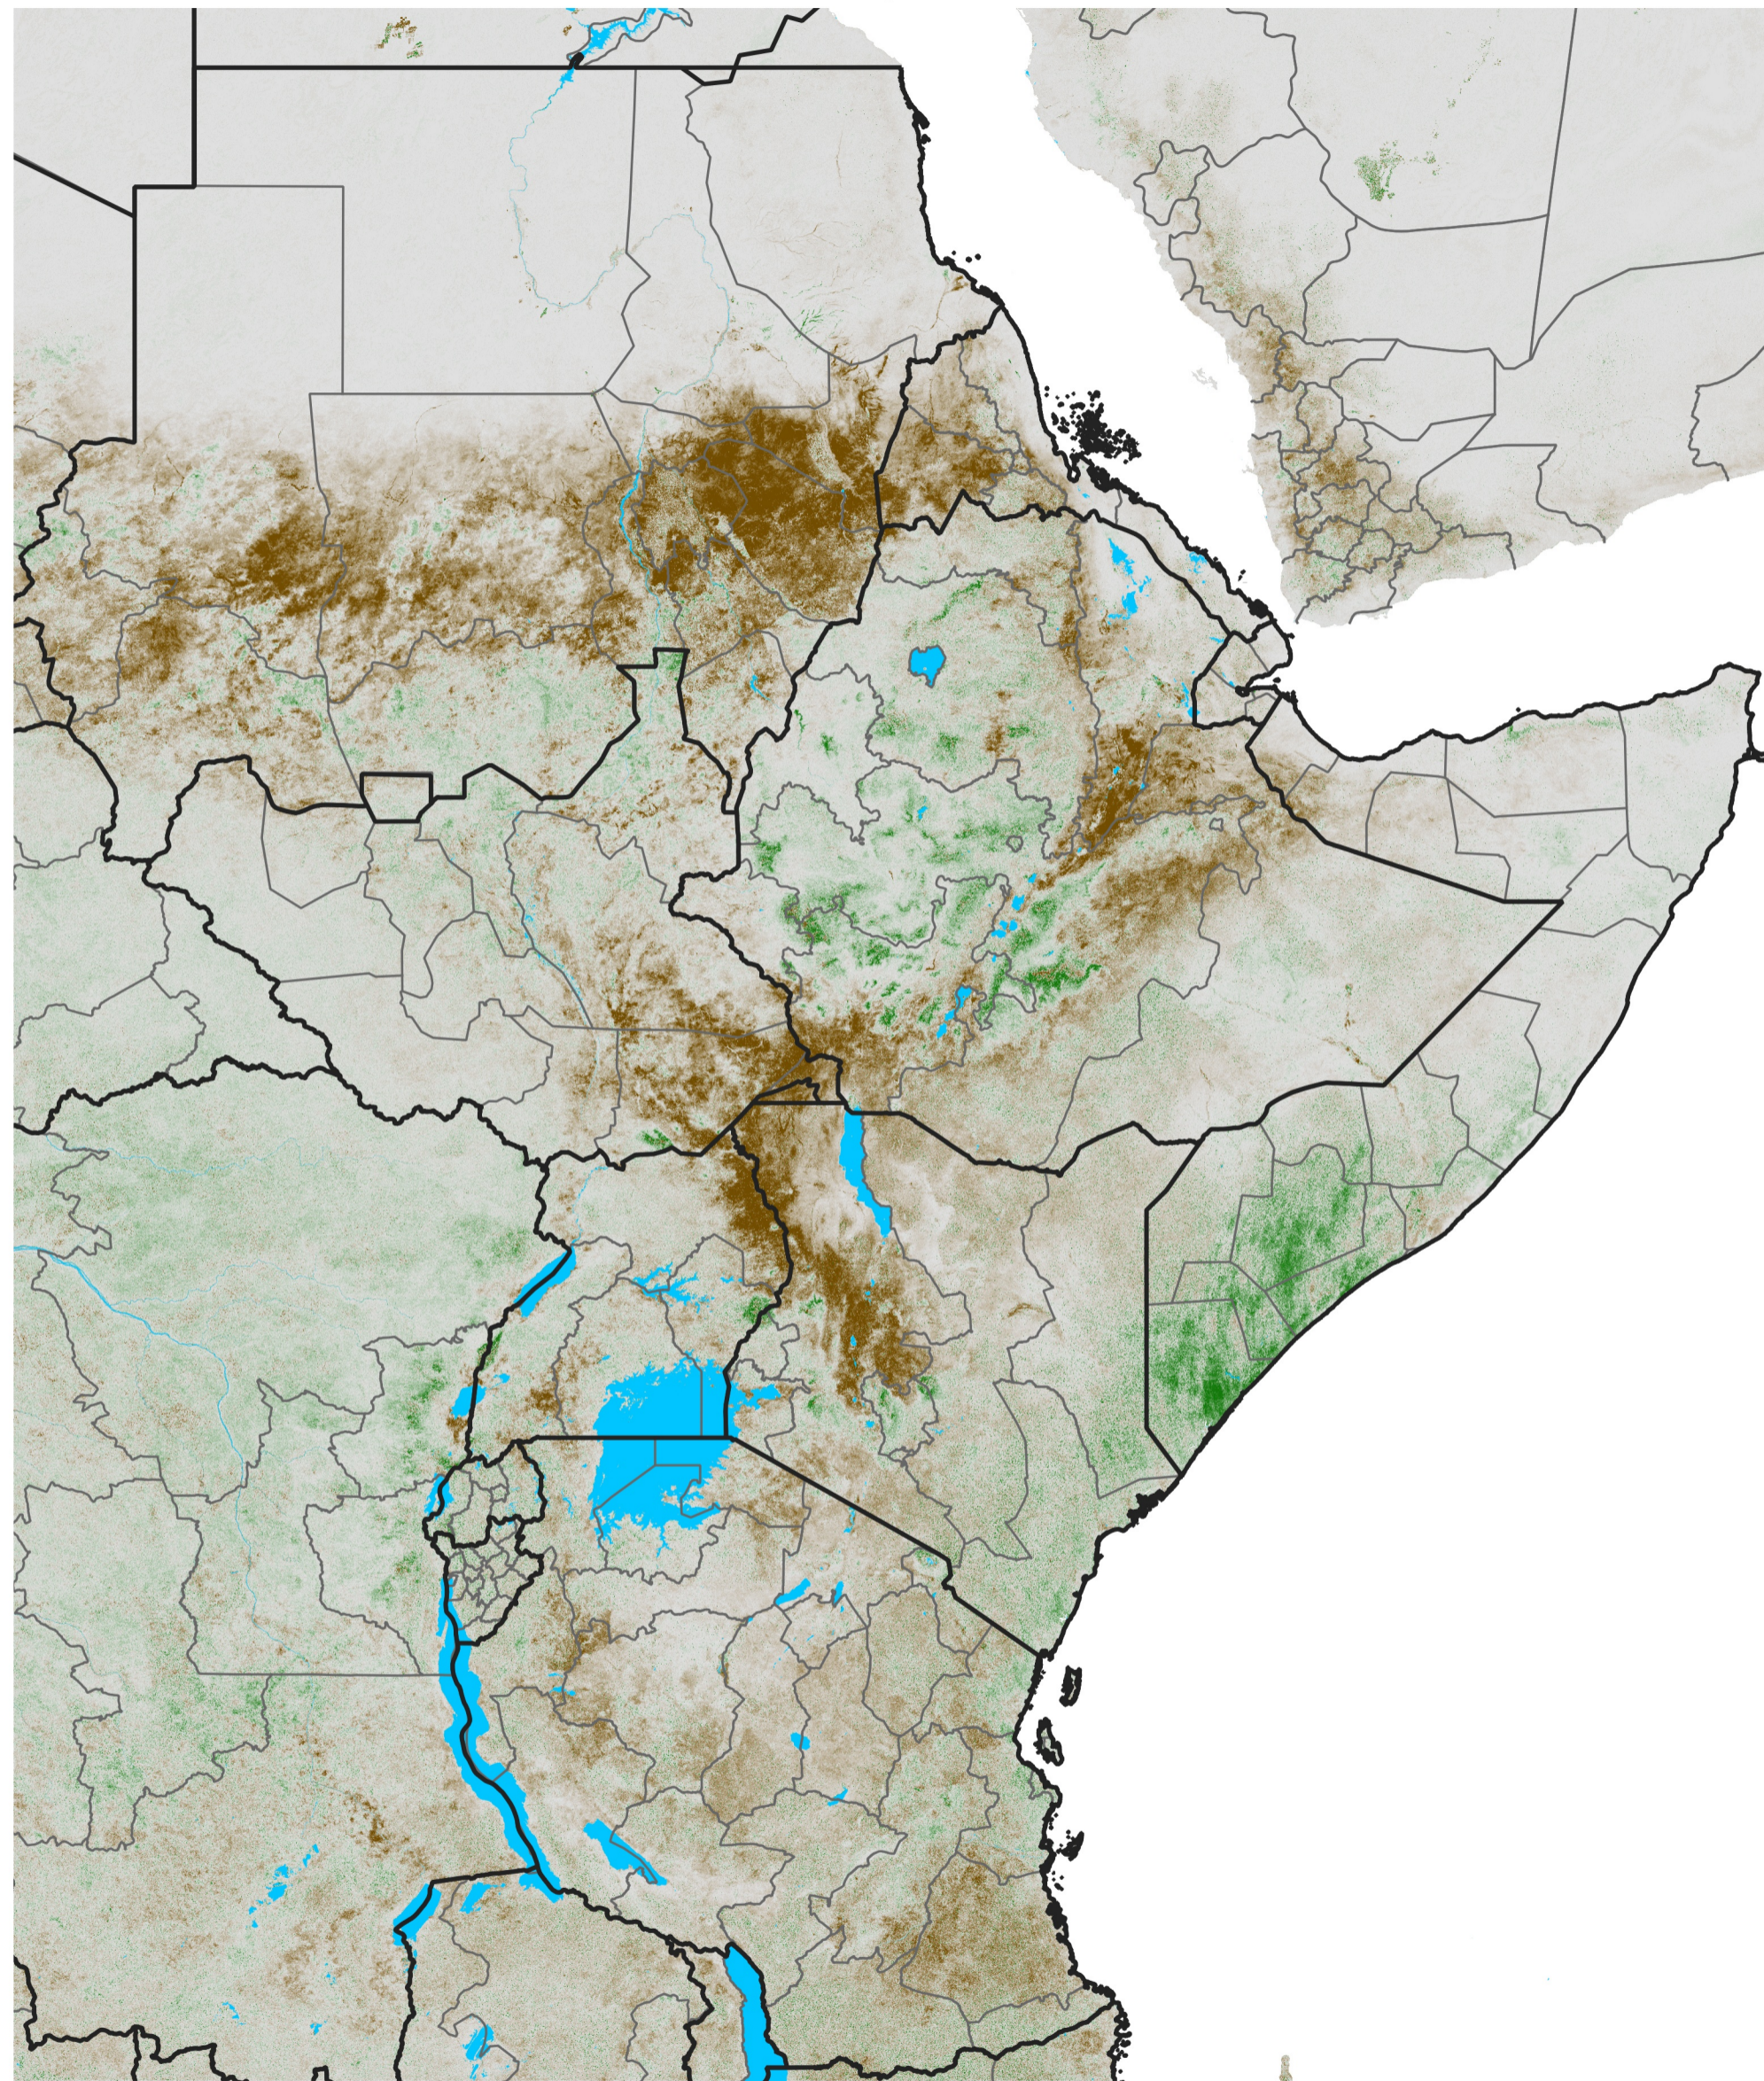

East Africa NDVI Anomaly

2015 minus Mean (2012 - 2021)

Period 50 / Sep 01 - 10, 2015

NDVI Anomaly

< -0.3 -0.2 -0.1 -0.05 0.05 0.1 0.2 >0.3

Negative

No Difference

Positive