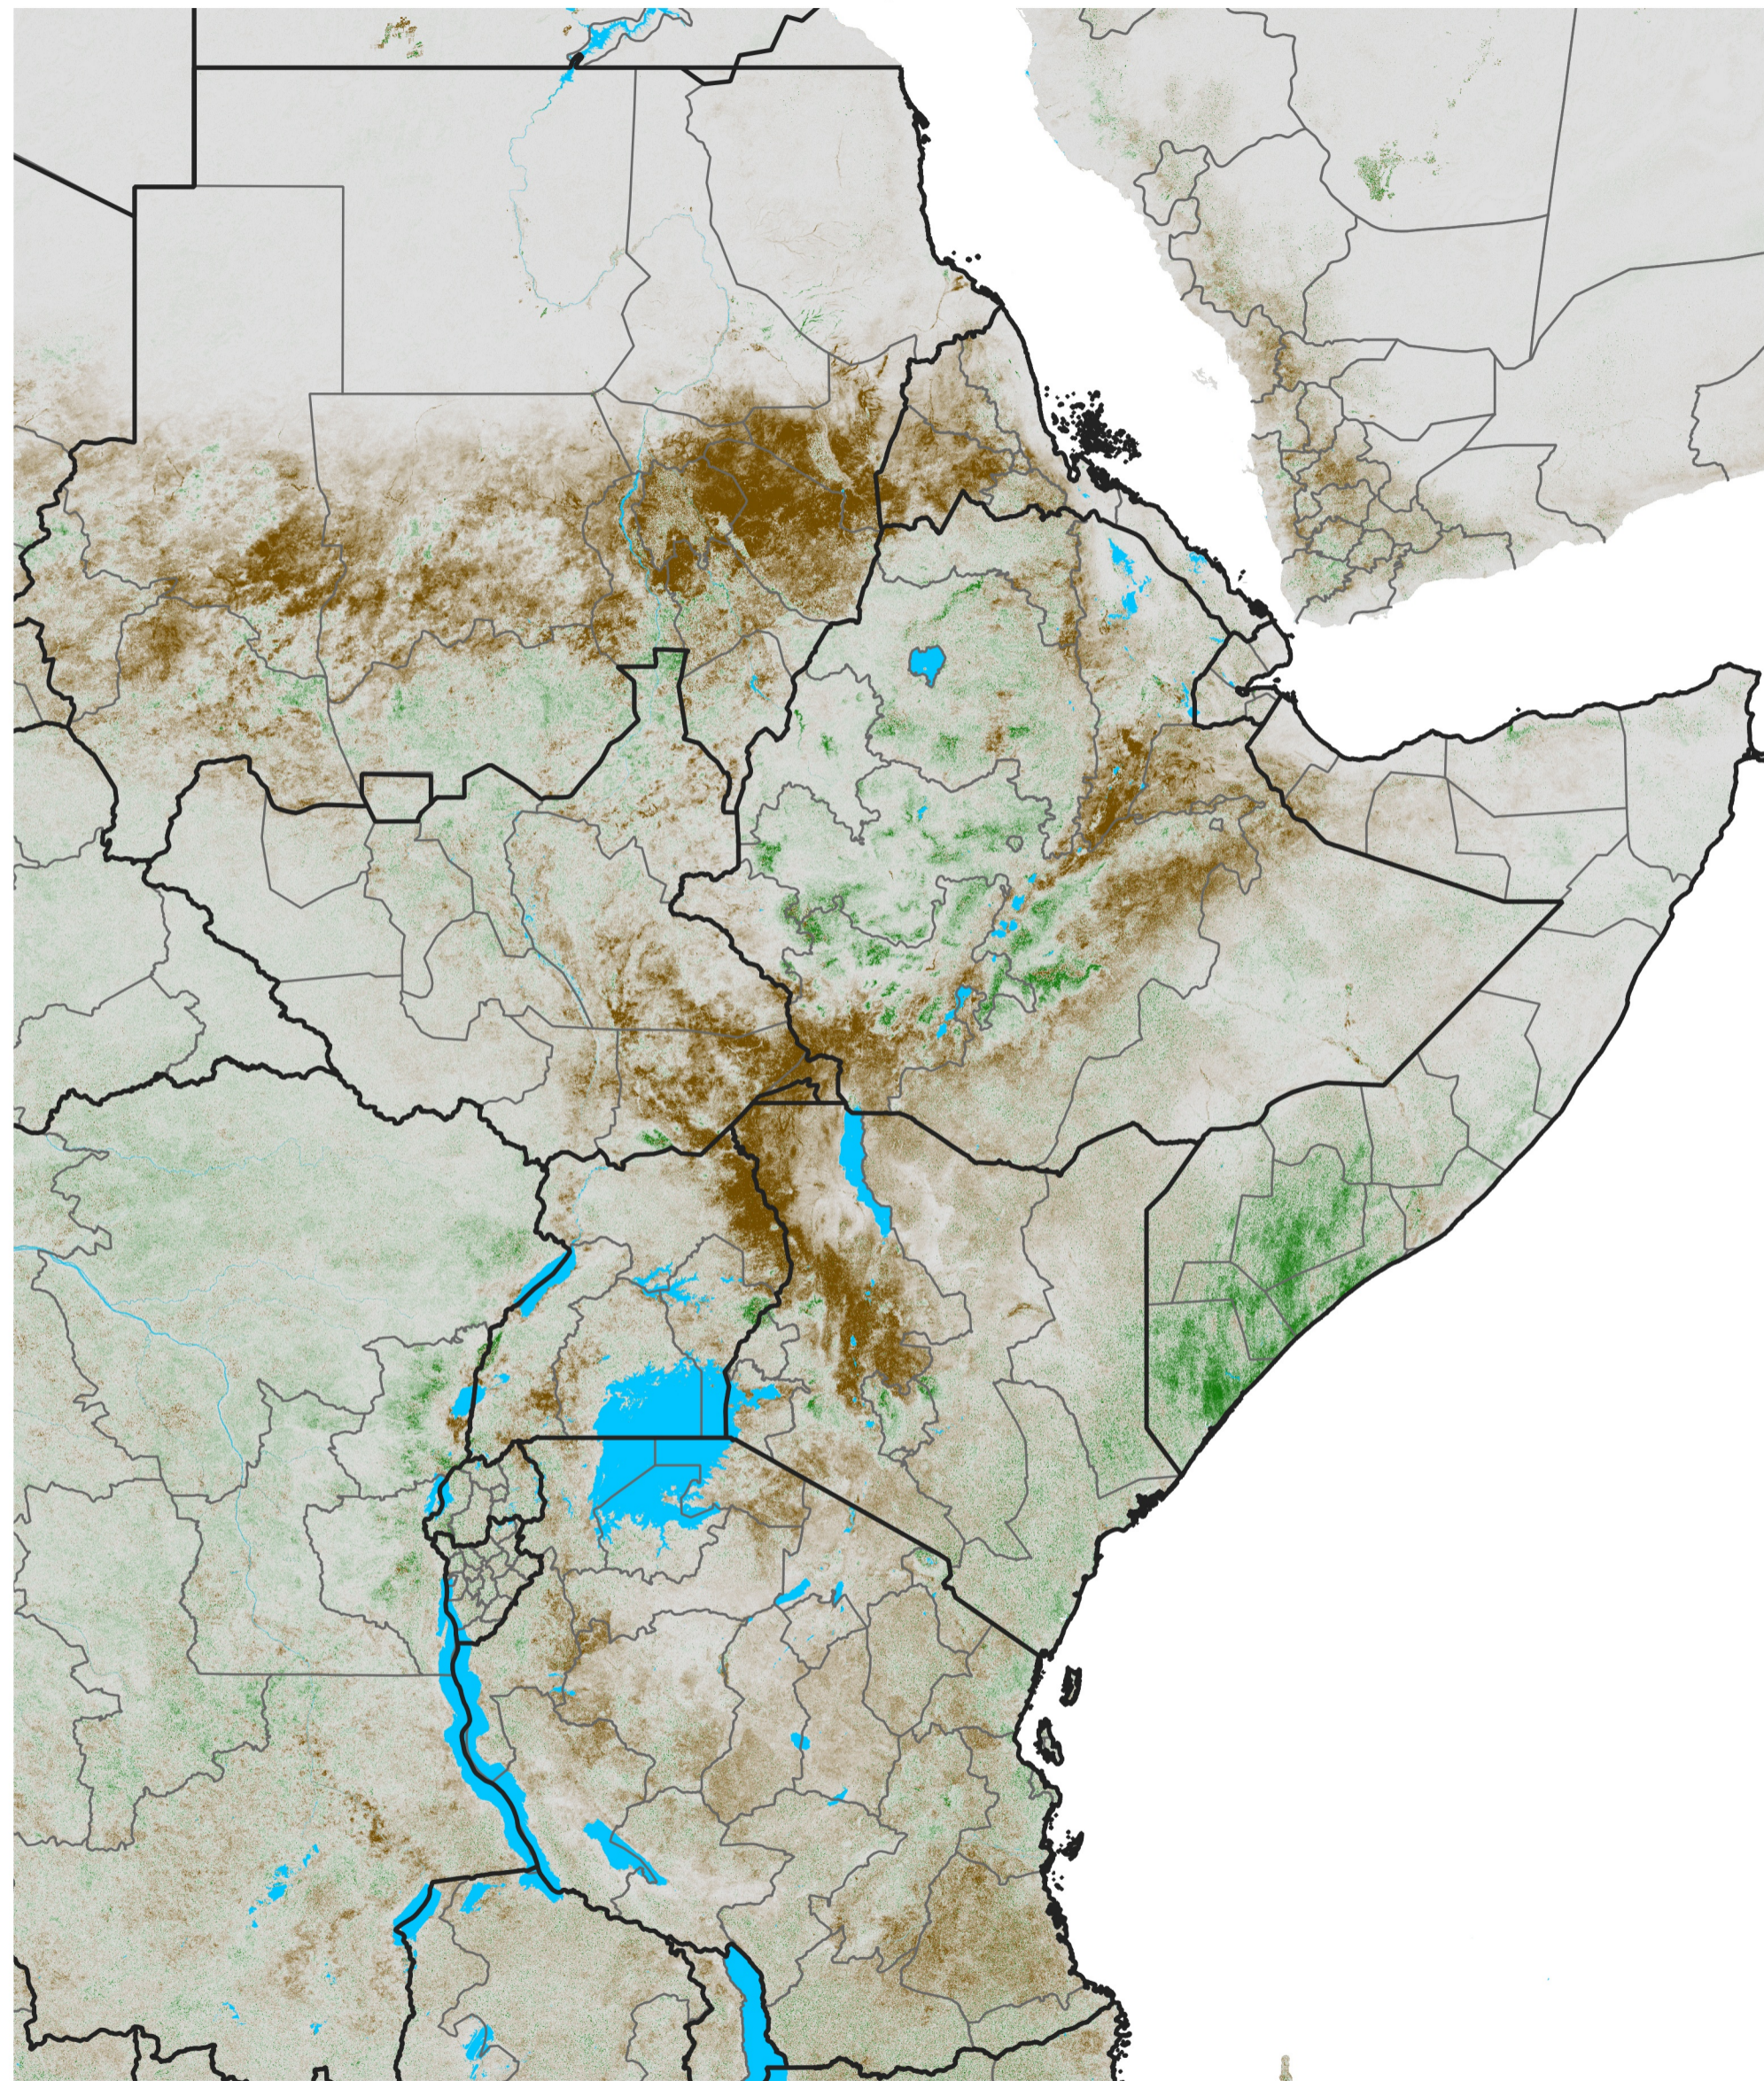

East Africa NDVI Anomaly

2015 minus Mean (2012 - 2021)

Period 51 / Sep 06 - 15, 2015

NDVI Anomaly

<math>< -0.3</math> -0.2 -0.1 -0.05 0.05 0.1 0.2 > 0.3

Negative

No Difference

Positive