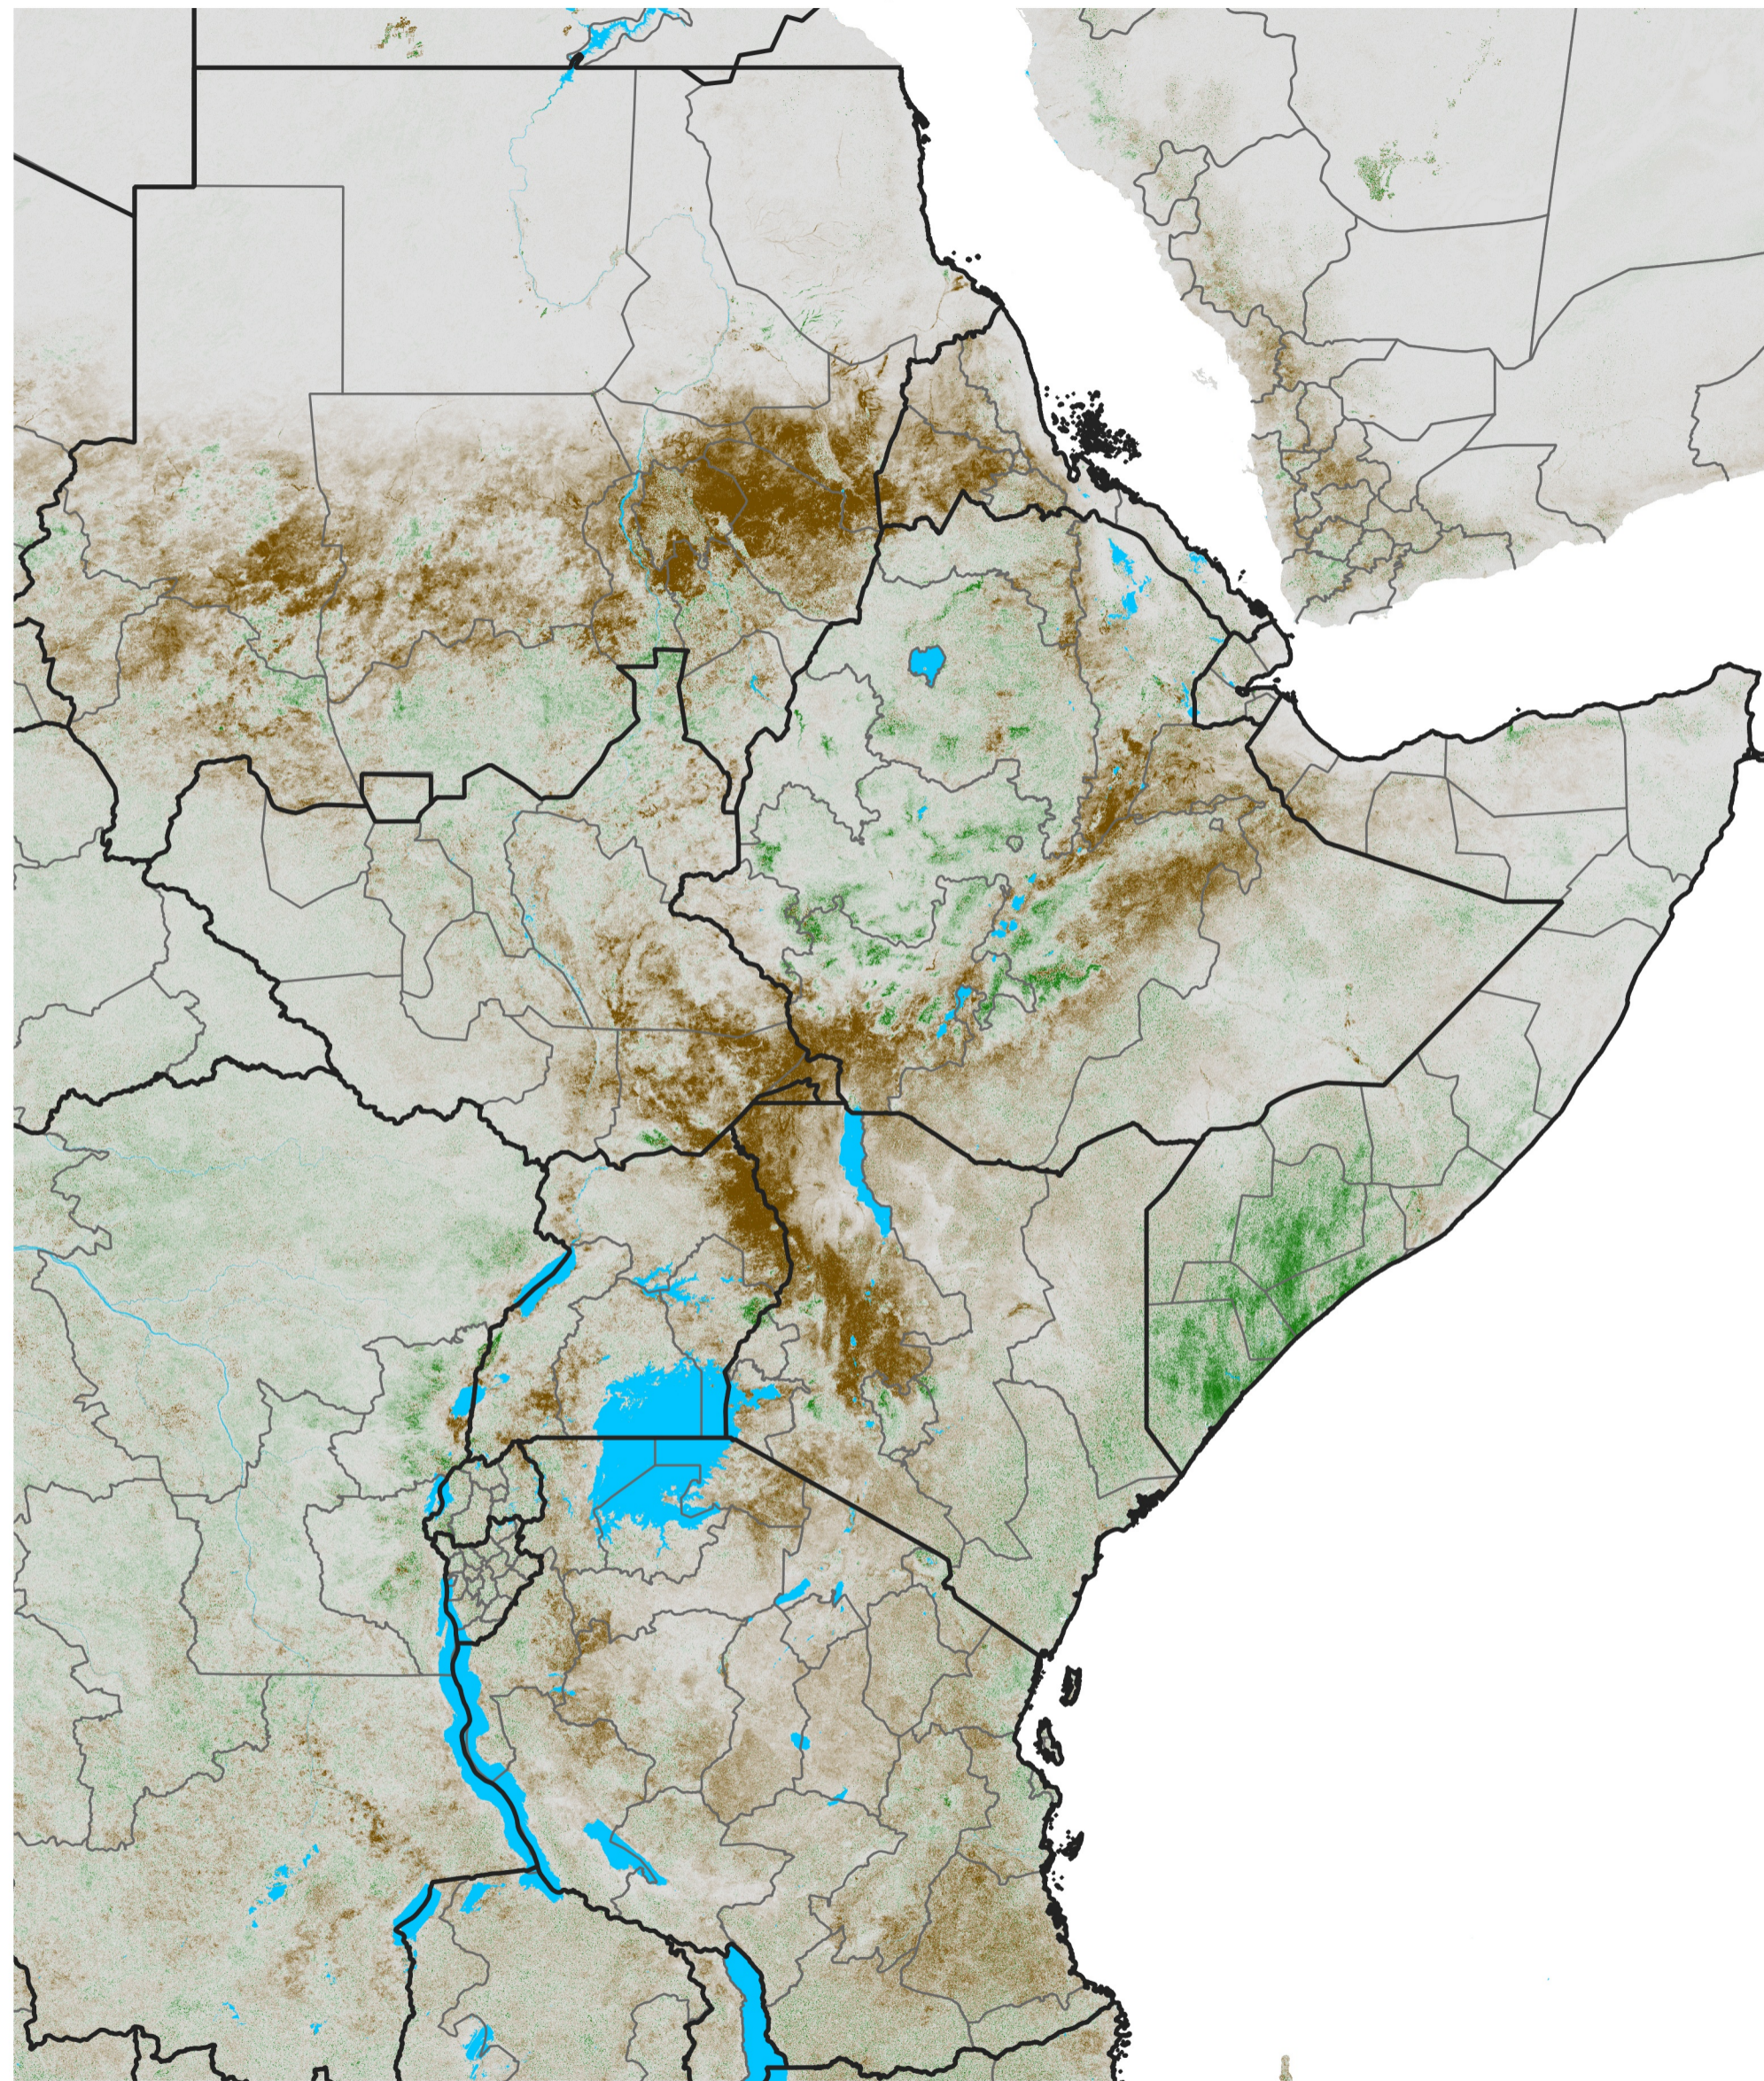

# East Africa NDVI Anomaly

2015 minus Mean (2012 - 2021)

Period 52 / Sep 11 - 20, 2015

## NDVI Anomaly

< -0.3   -0.2   -0.1   -0.05   0.05   0.1   0.2   >0.3

Negative

No Difference

Positive