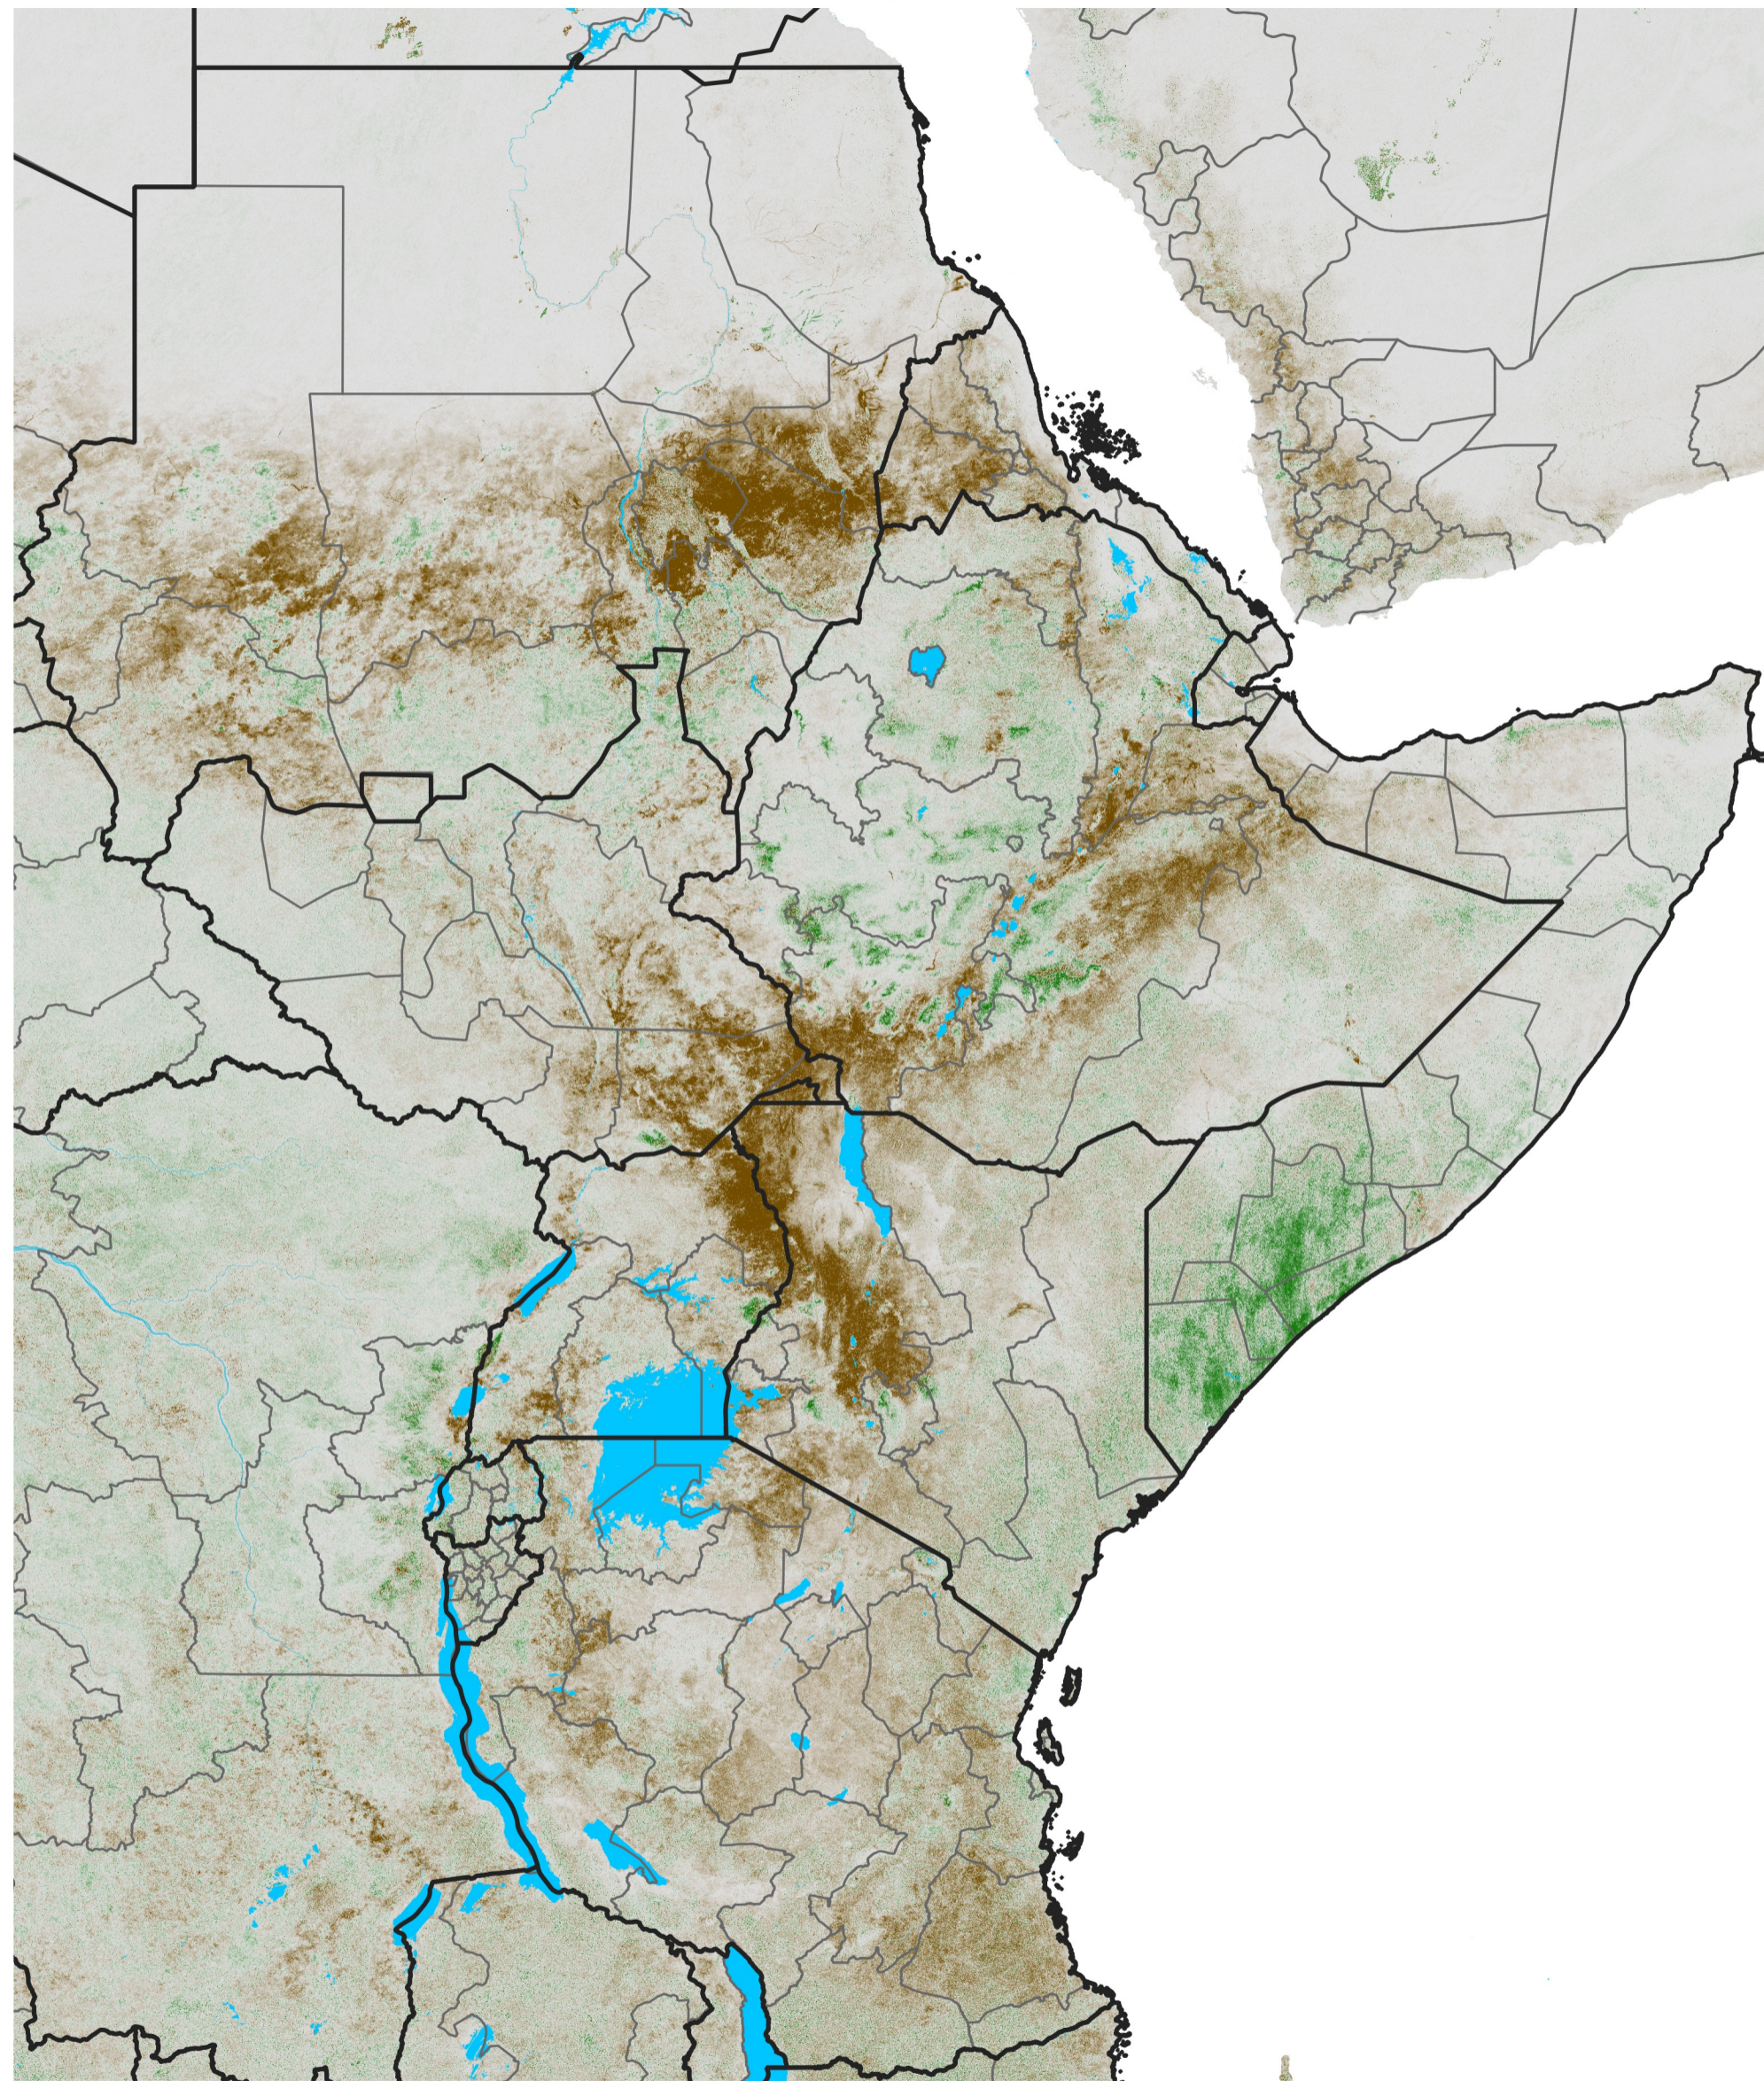

East Africa NDVI Anomaly

2015 minus Mean (2012 - 2021)

Period 53 / Sep 16 - 25, 2015

NDVI Anomaly

< -0.3 -0.2 -0.1 -0.05 0.05 0.1 0.2 >0.3

Negative

No Difference

Positive