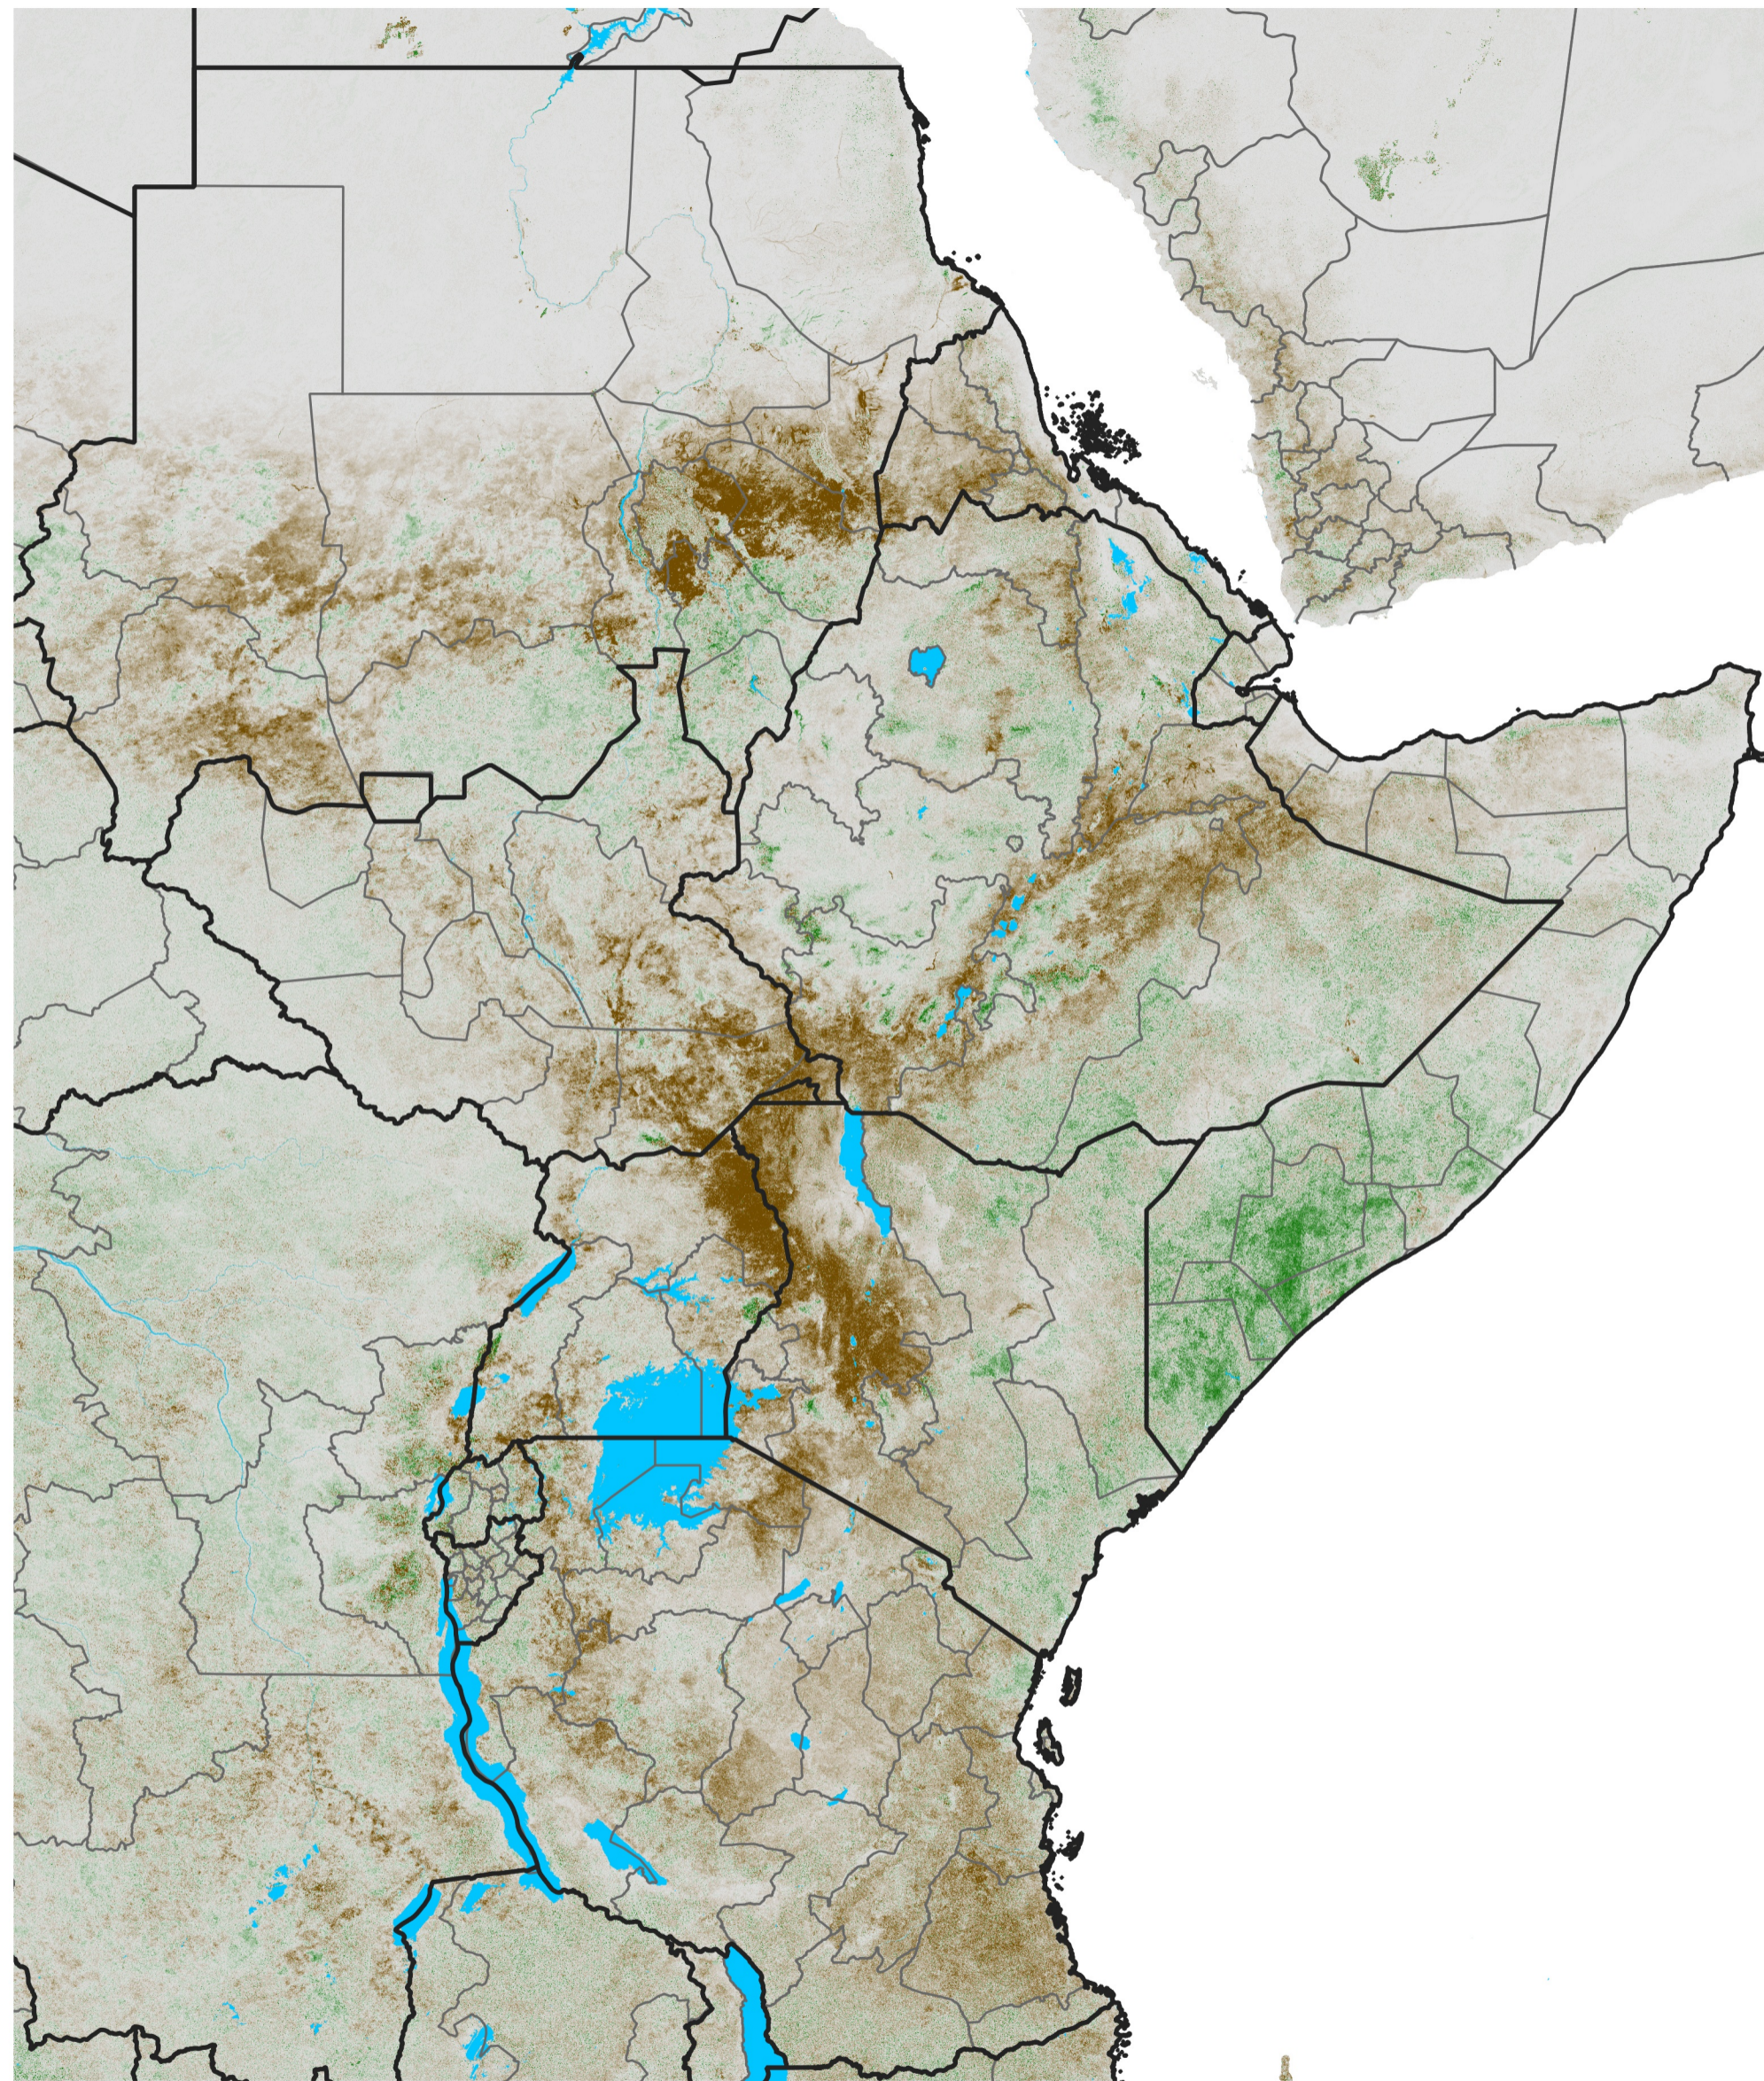

East Africa NDVI Anomaly

2015 minus Mean (2012 - 2021)

Period 56 / Oct 01 - 10, 2015

NDVI Anomaly

< -0.3 -0.2 -0.1 -0.05 0.05 0.1 0.2 >0.3

Negative

No Difference

Positive