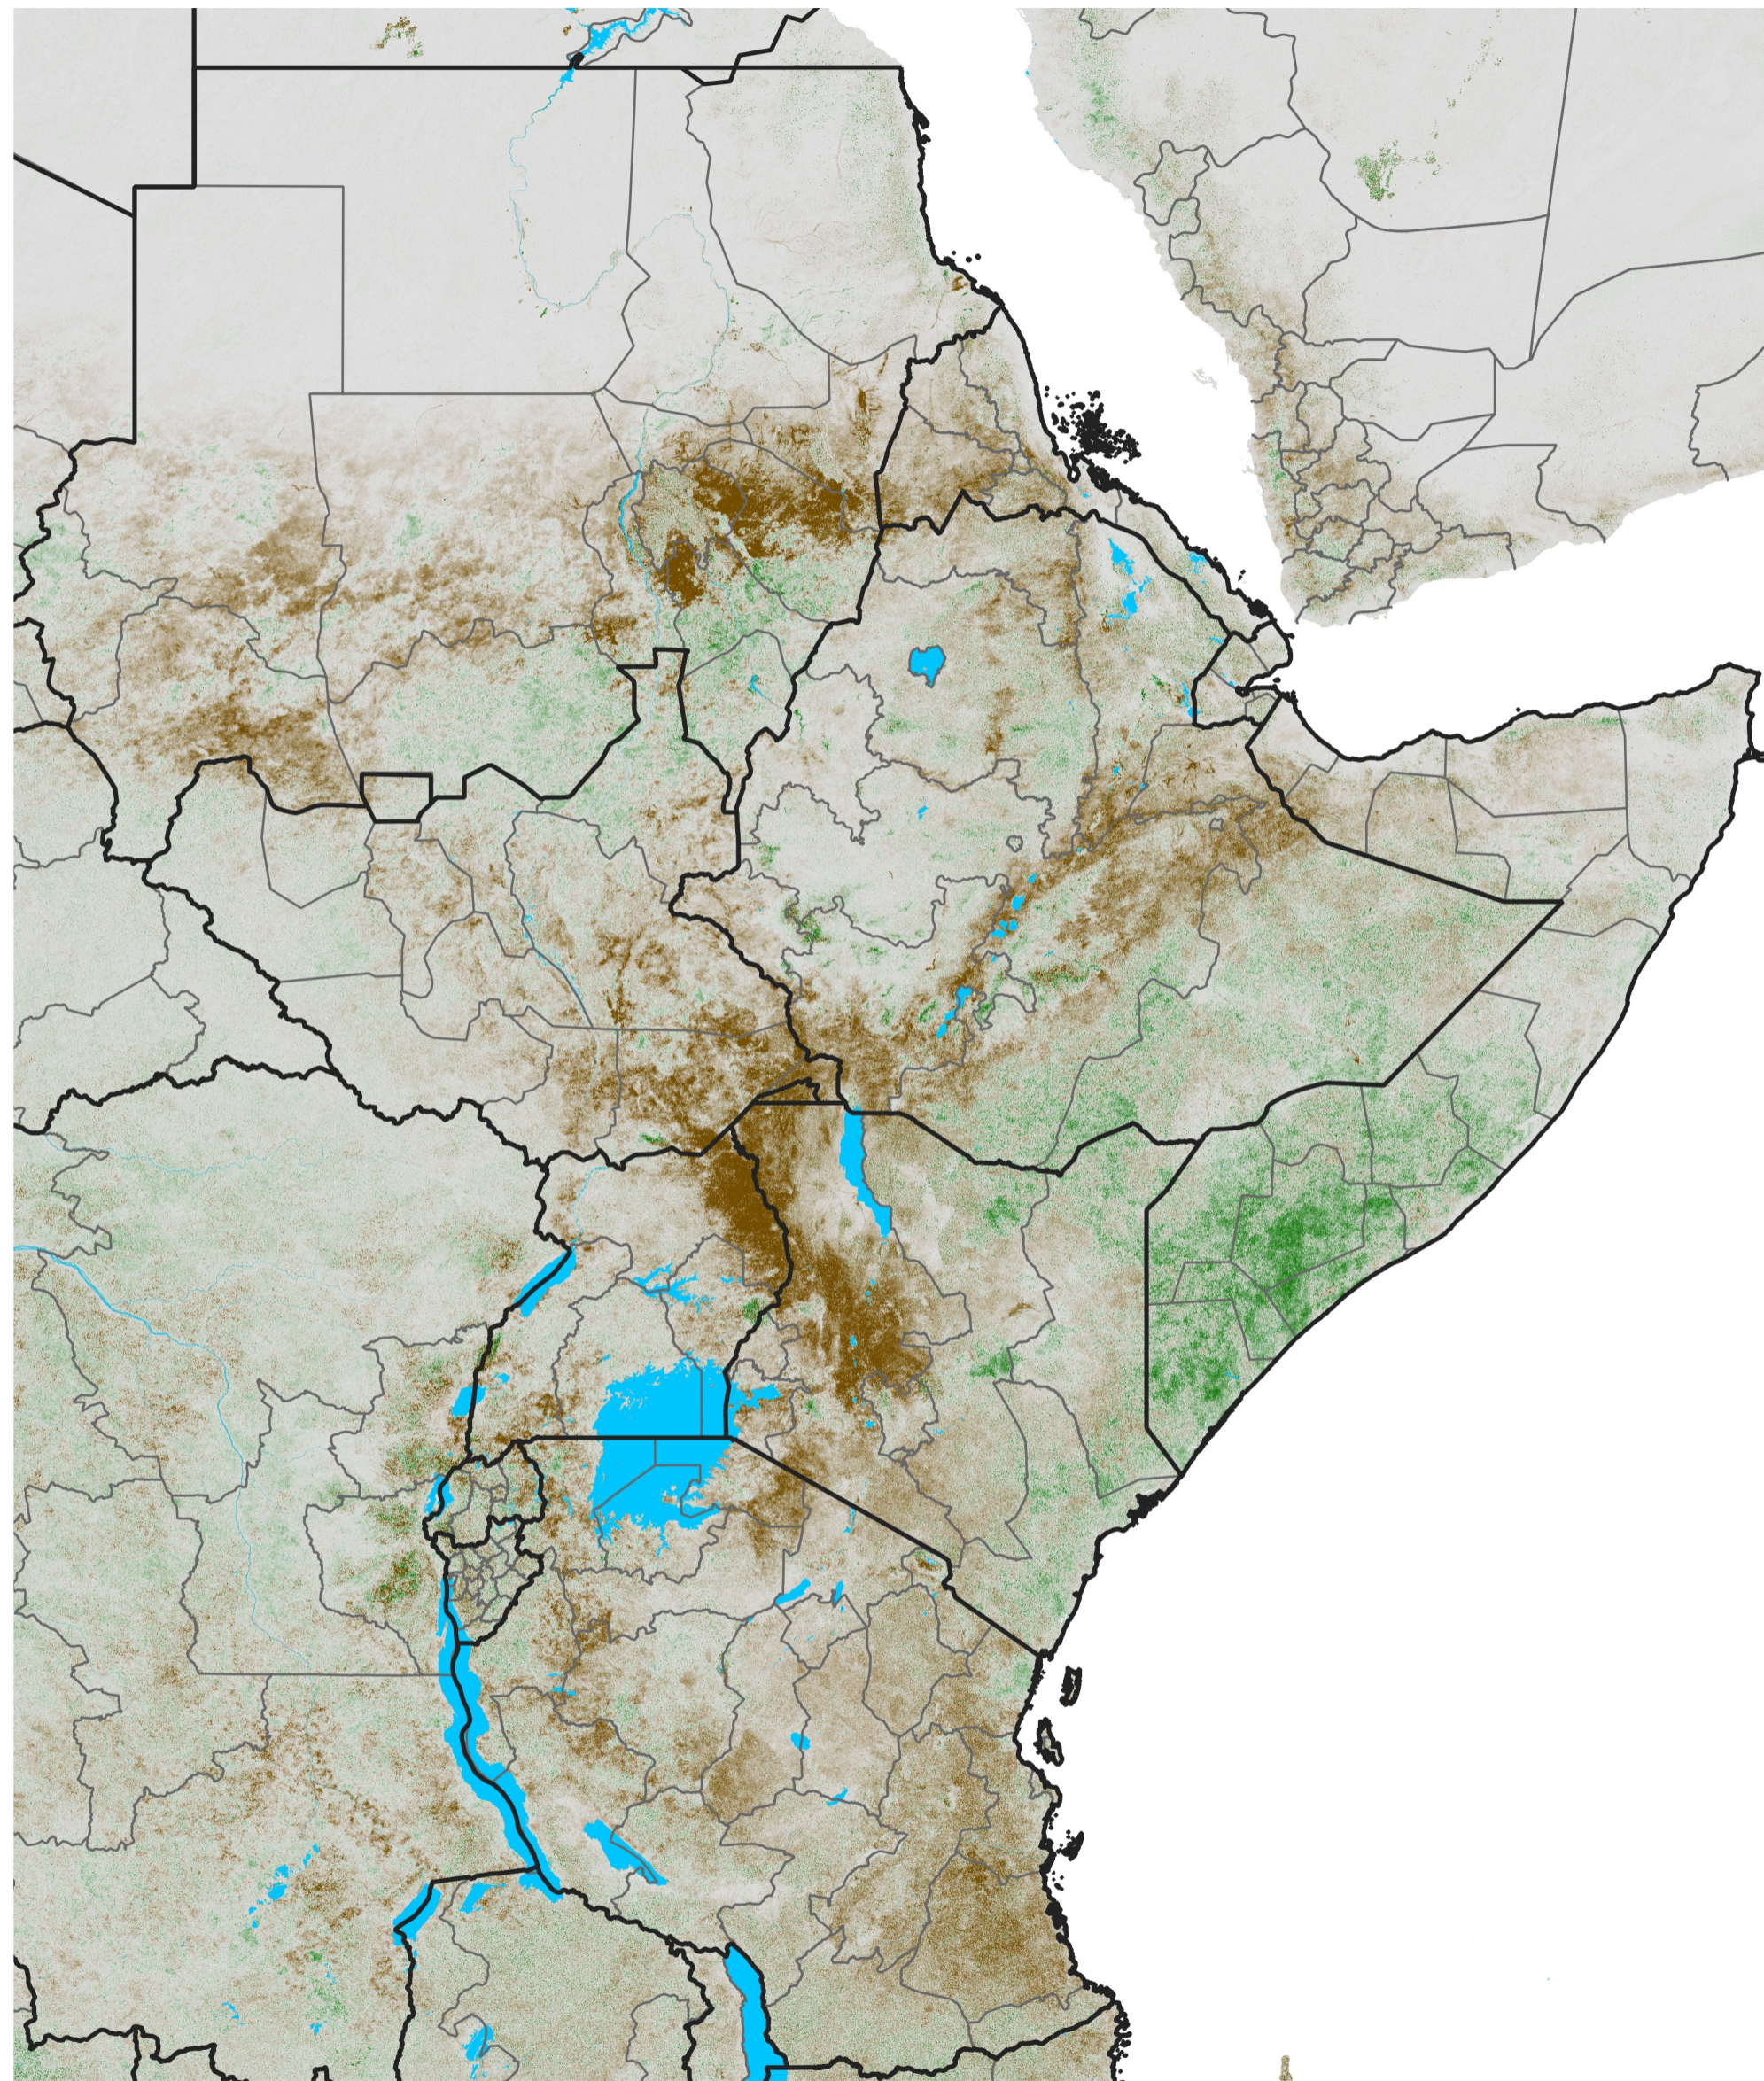

East Africa NDVI Anomaly

2015 minus Mean (2012 - 2021)

Period 57 / Oct 06 - 15, 2015

NDVI Anomaly

< -0.3 -0.2 -0.1 -0.05 0.05 0.1 0.2 >0.3

Negative

No Difference

Positive