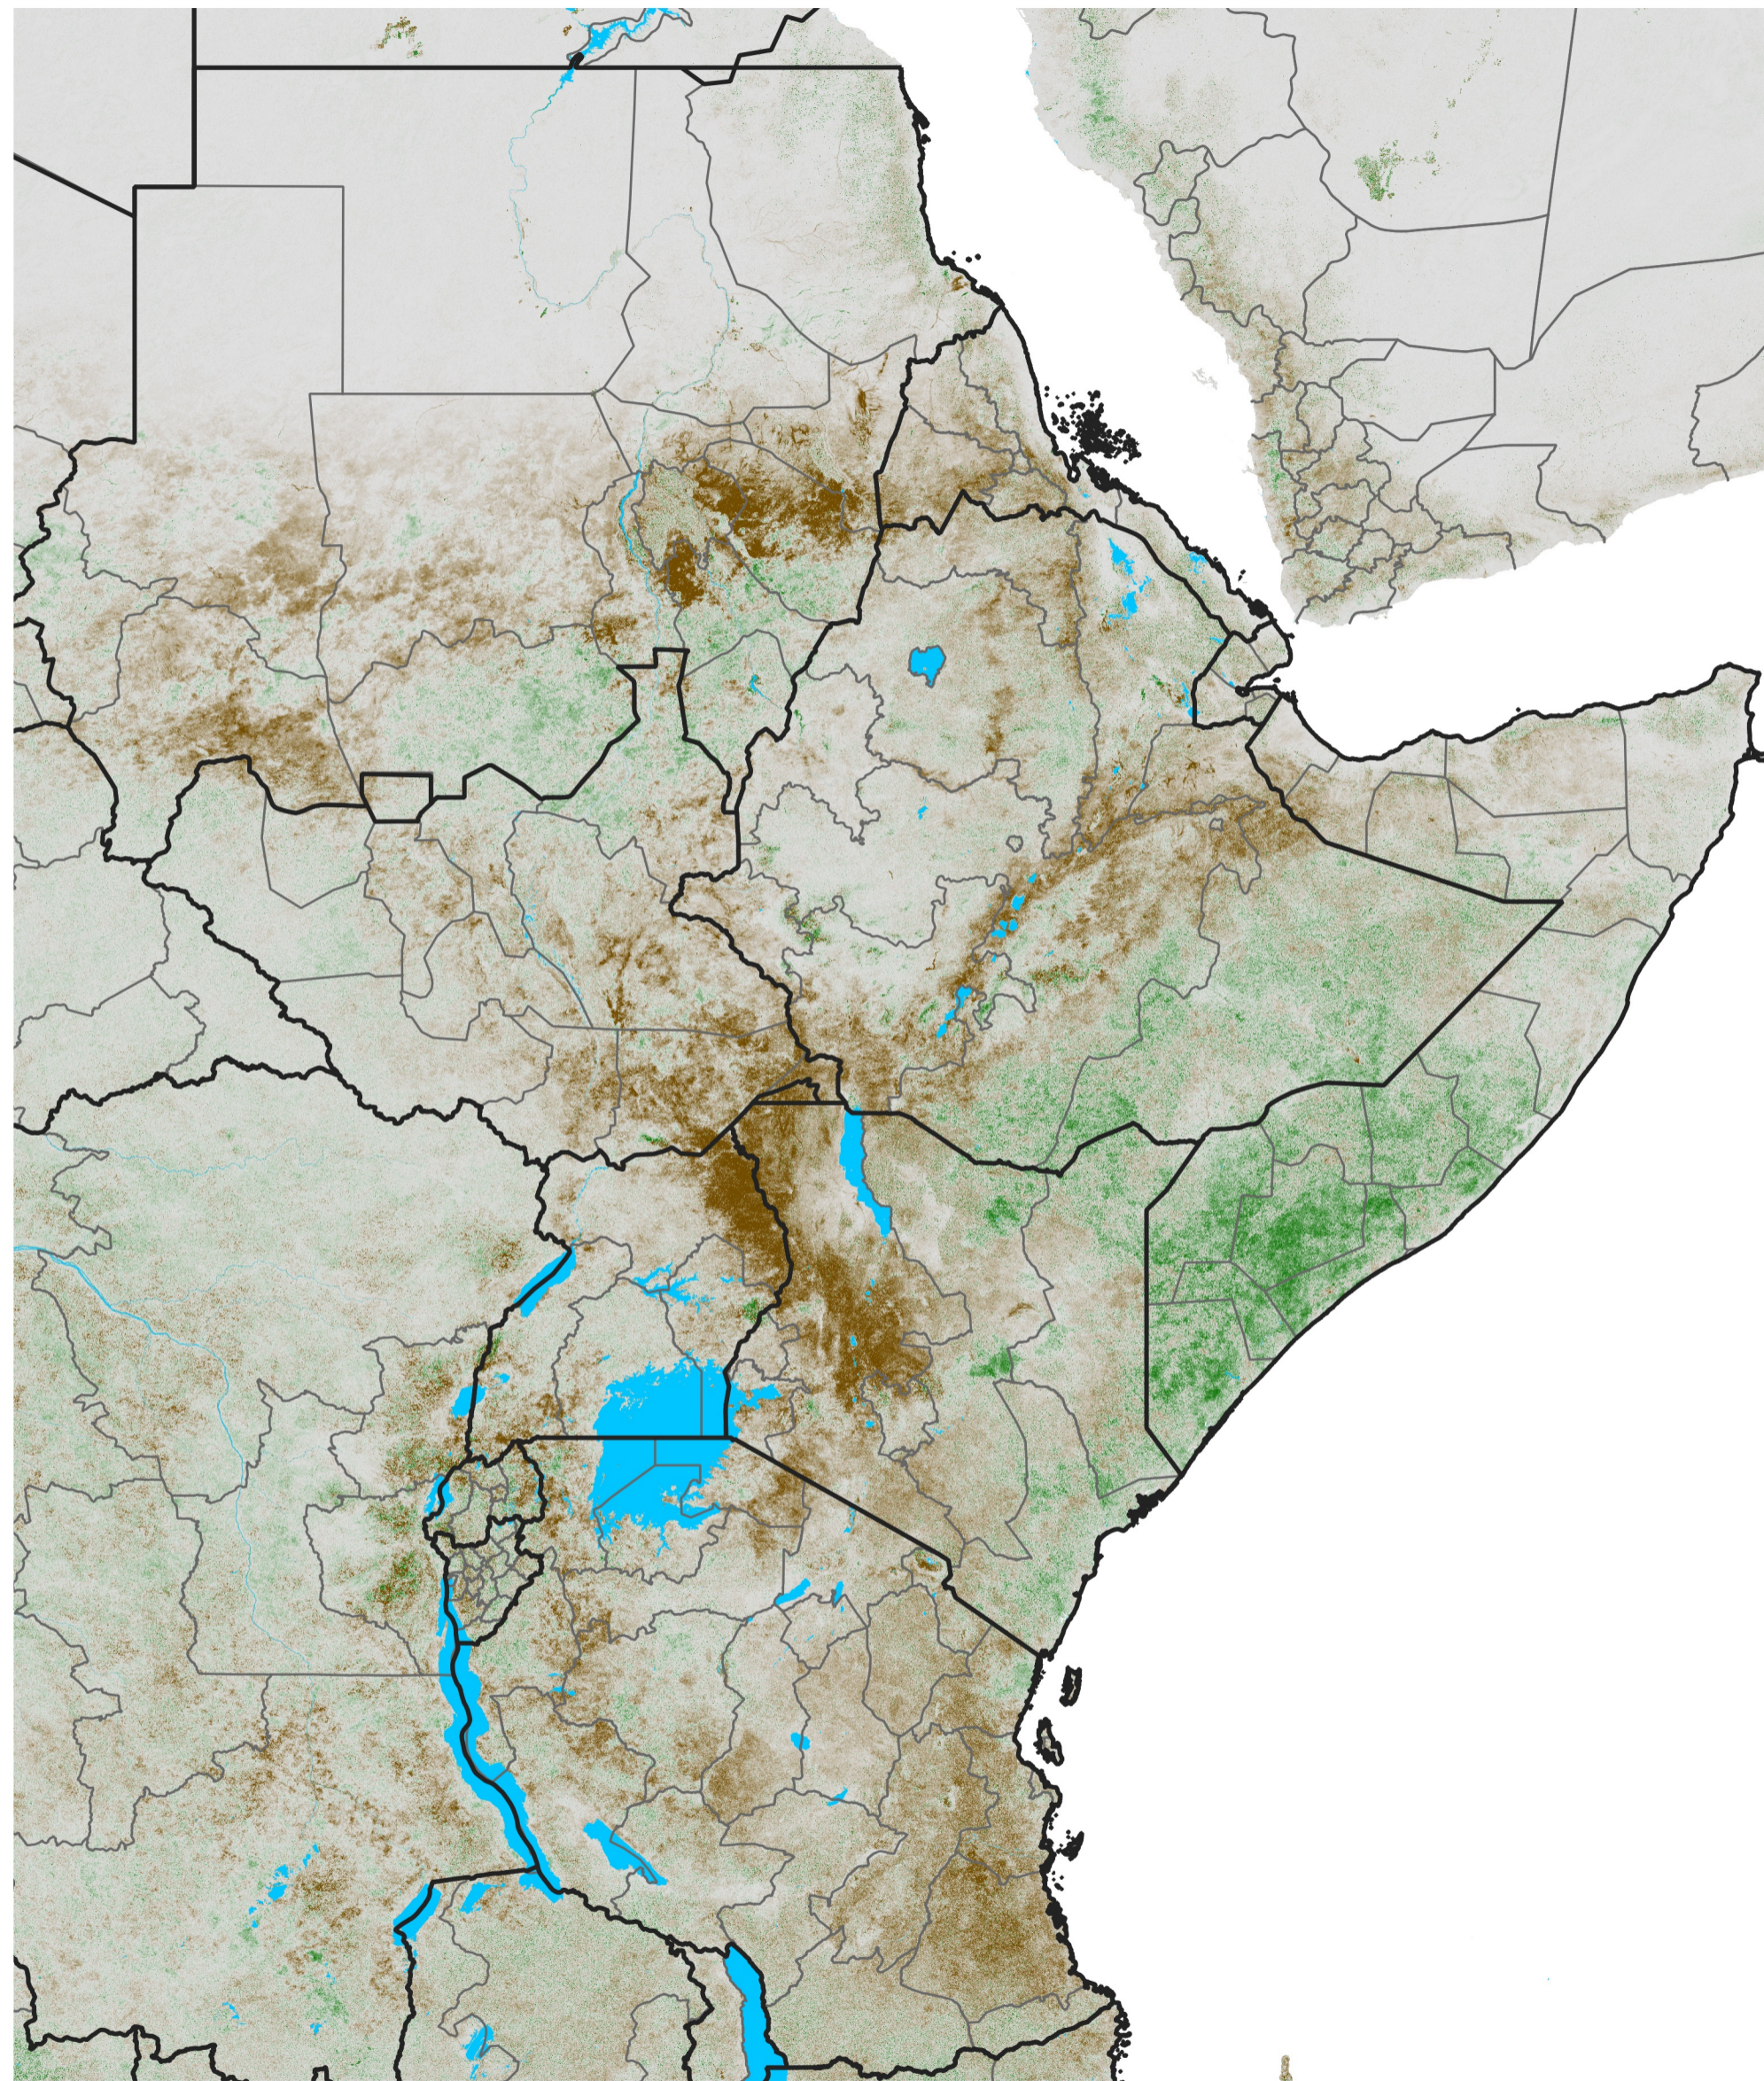

# East Africa NDVI Anomaly

2015 minus Mean (2012 - 2021)

Period 58 / Oct 11 - 20, 2015

## NDVI Anomaly

< -0.3   -0.2   -0.1   -0.05   0.05   0.1   0.2   >0.3

Negative

No Difference

Positive