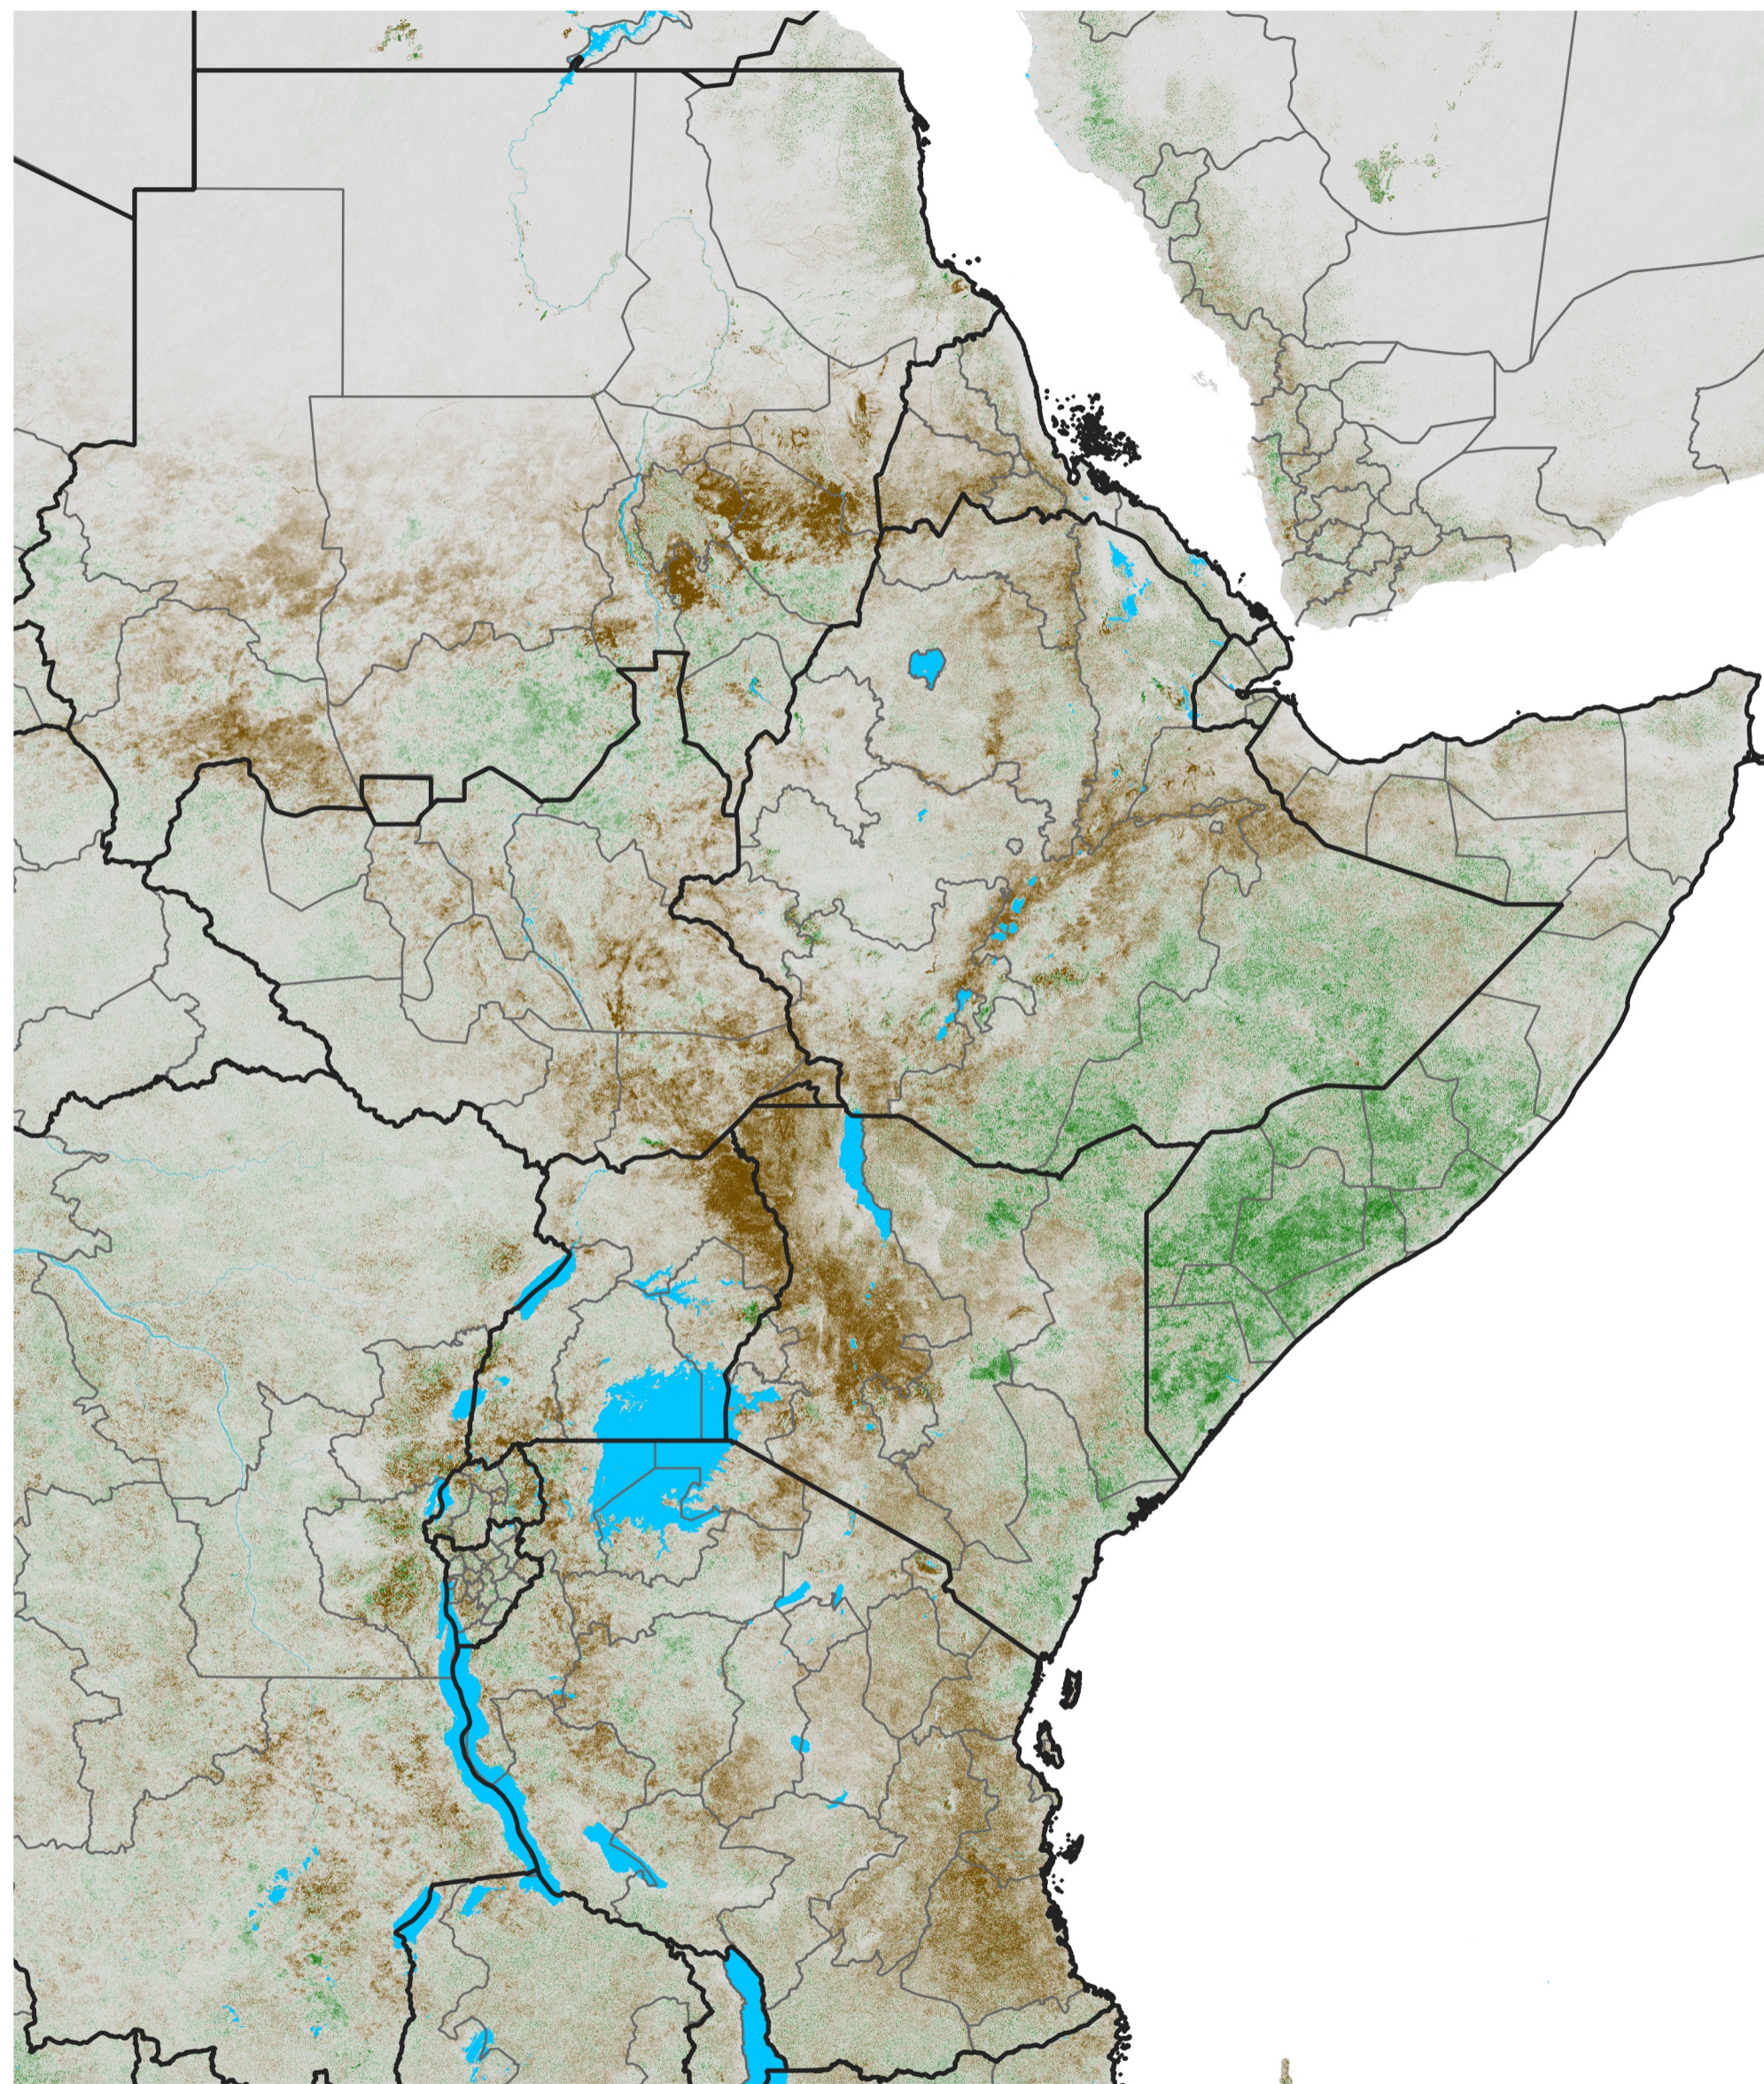

# East Africa NDVI Anomaly

2015 minus Mean (2012 - 2021)

Period 59 / Oct 16 - 25, 2015

## NDVI Anomaly

< -0.3   -0.2   -0.1   -0.05   0.05   0.1   0.2   >0.3

Negative

No Difference

Positive