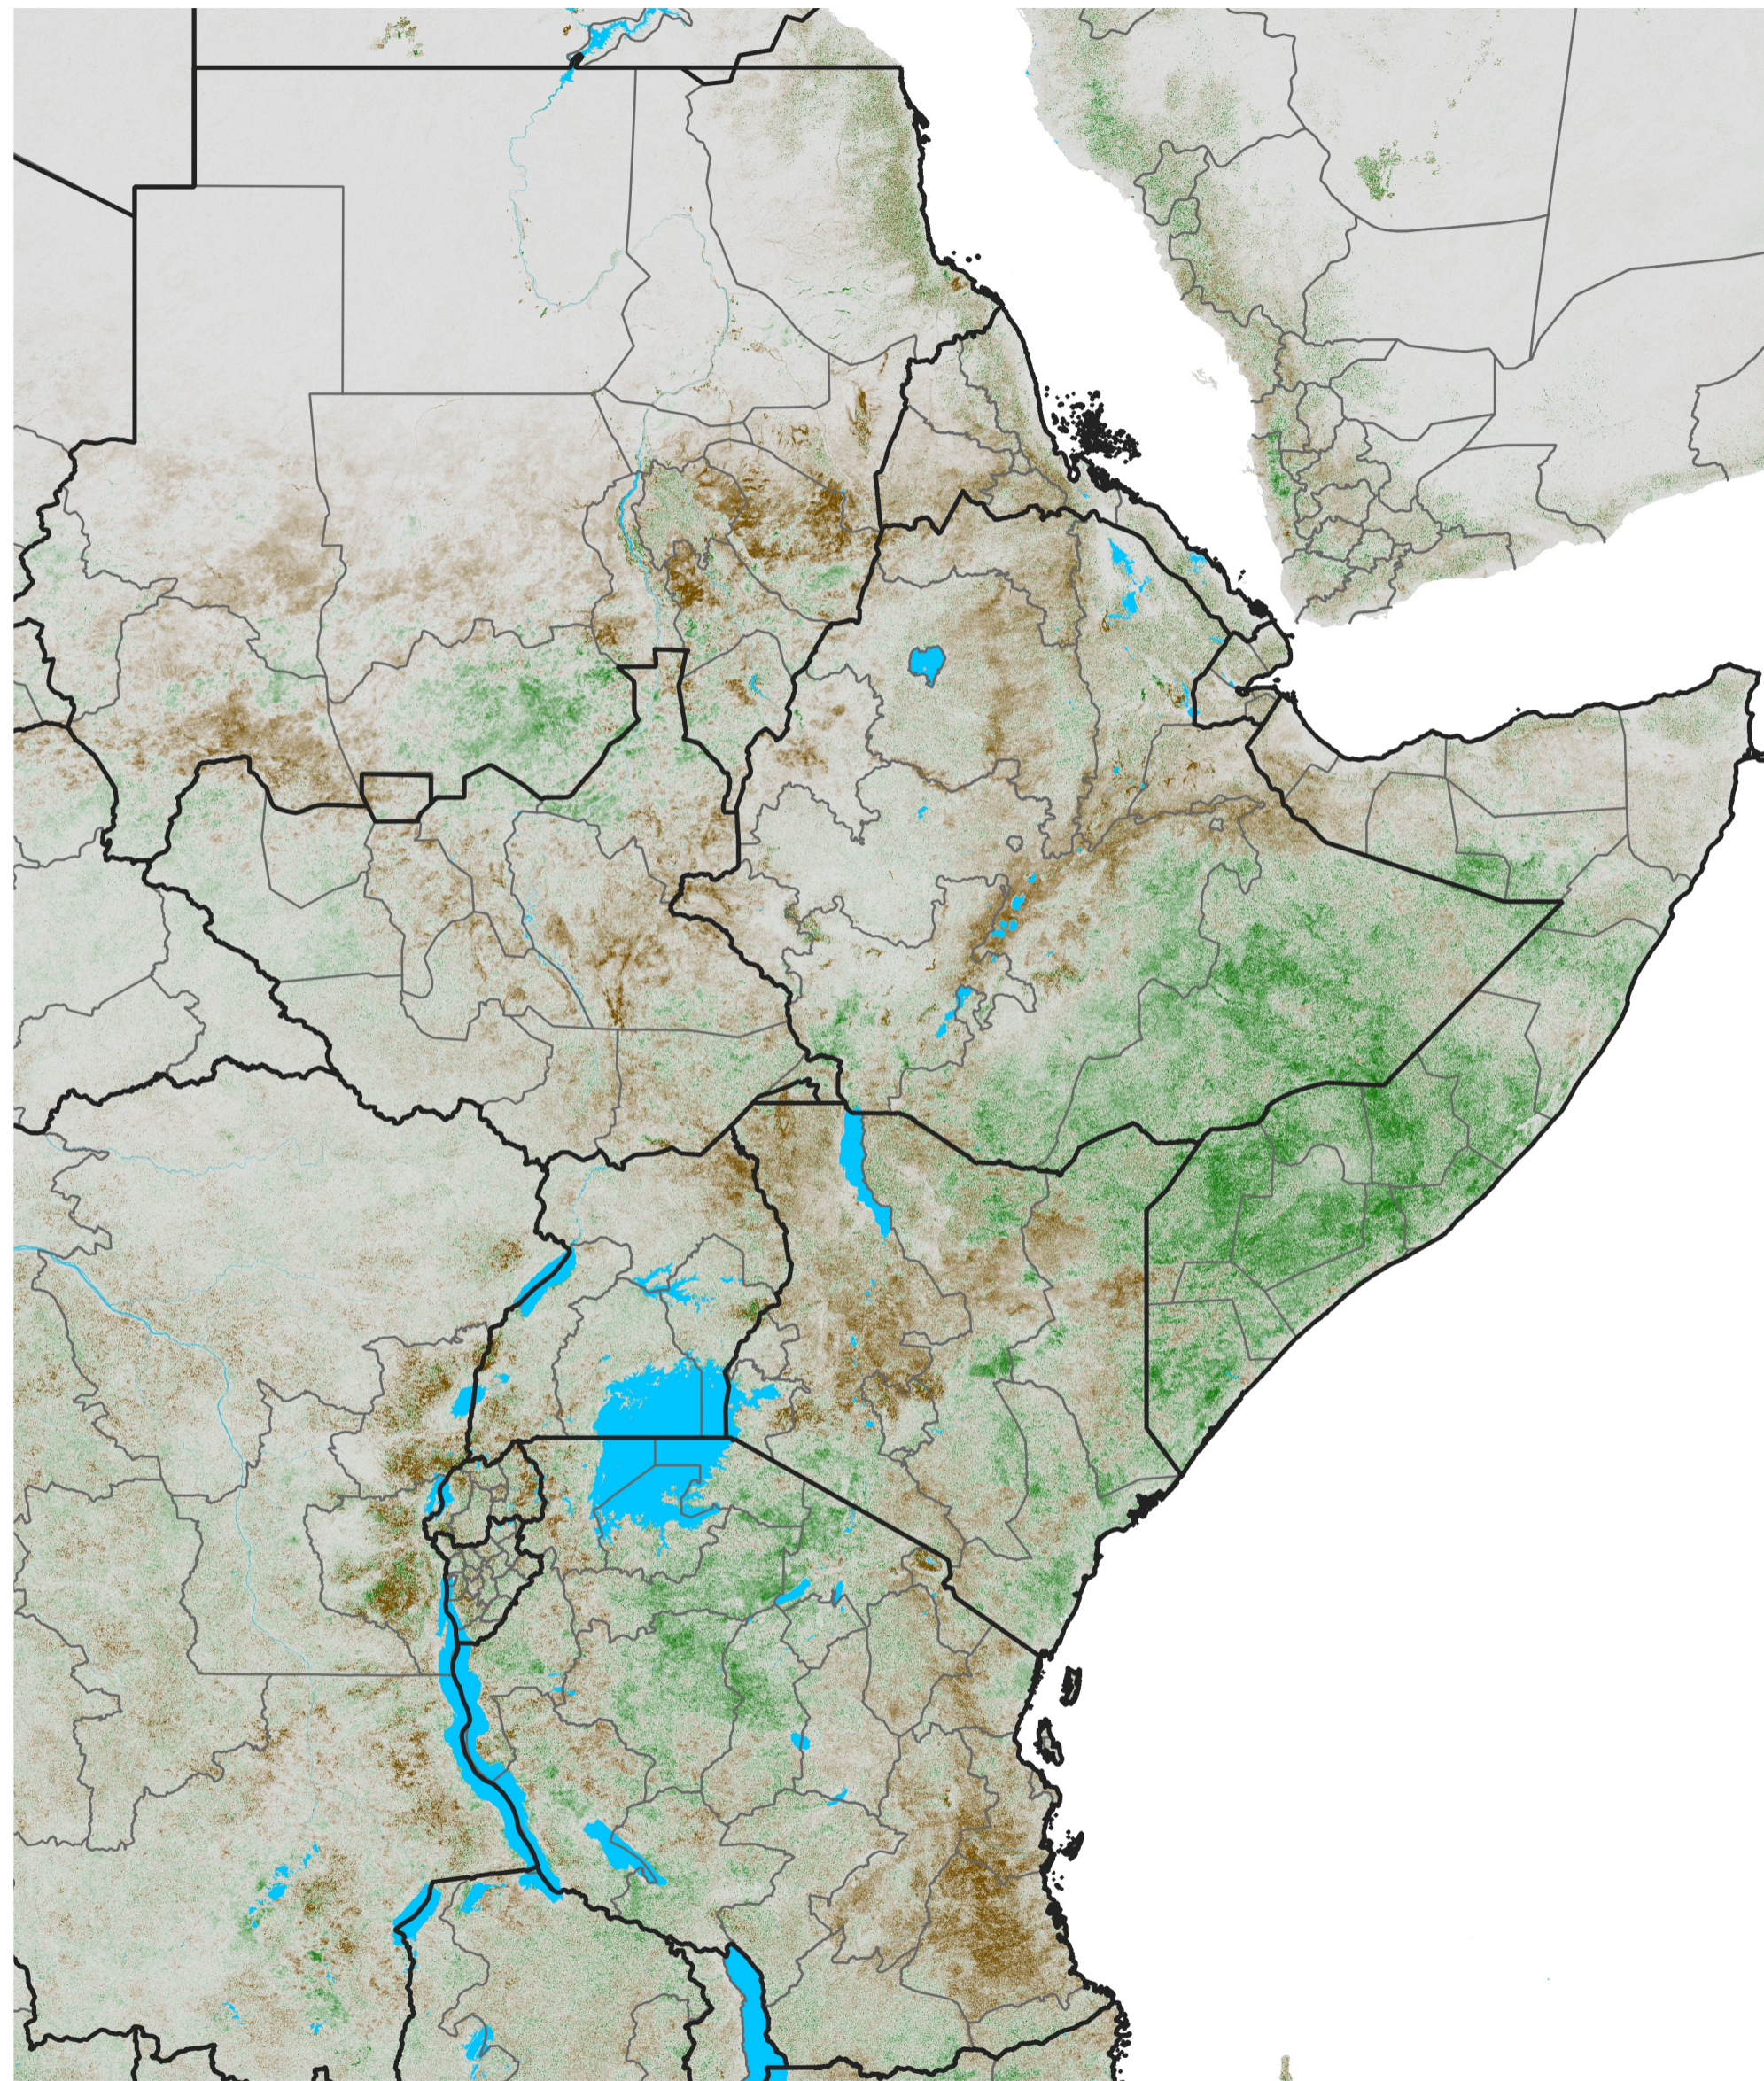

# East Africa NDVI Anomaly

2015 minus Mean (2012 - 2021)

Period 62 / Nov 01 - 10, 2015

## NDVI Anomaly

< -0.3   -0.2   -0.1   -0.05   0.05   0.1   0.2   >0.3

Negative

No Difference

Positive