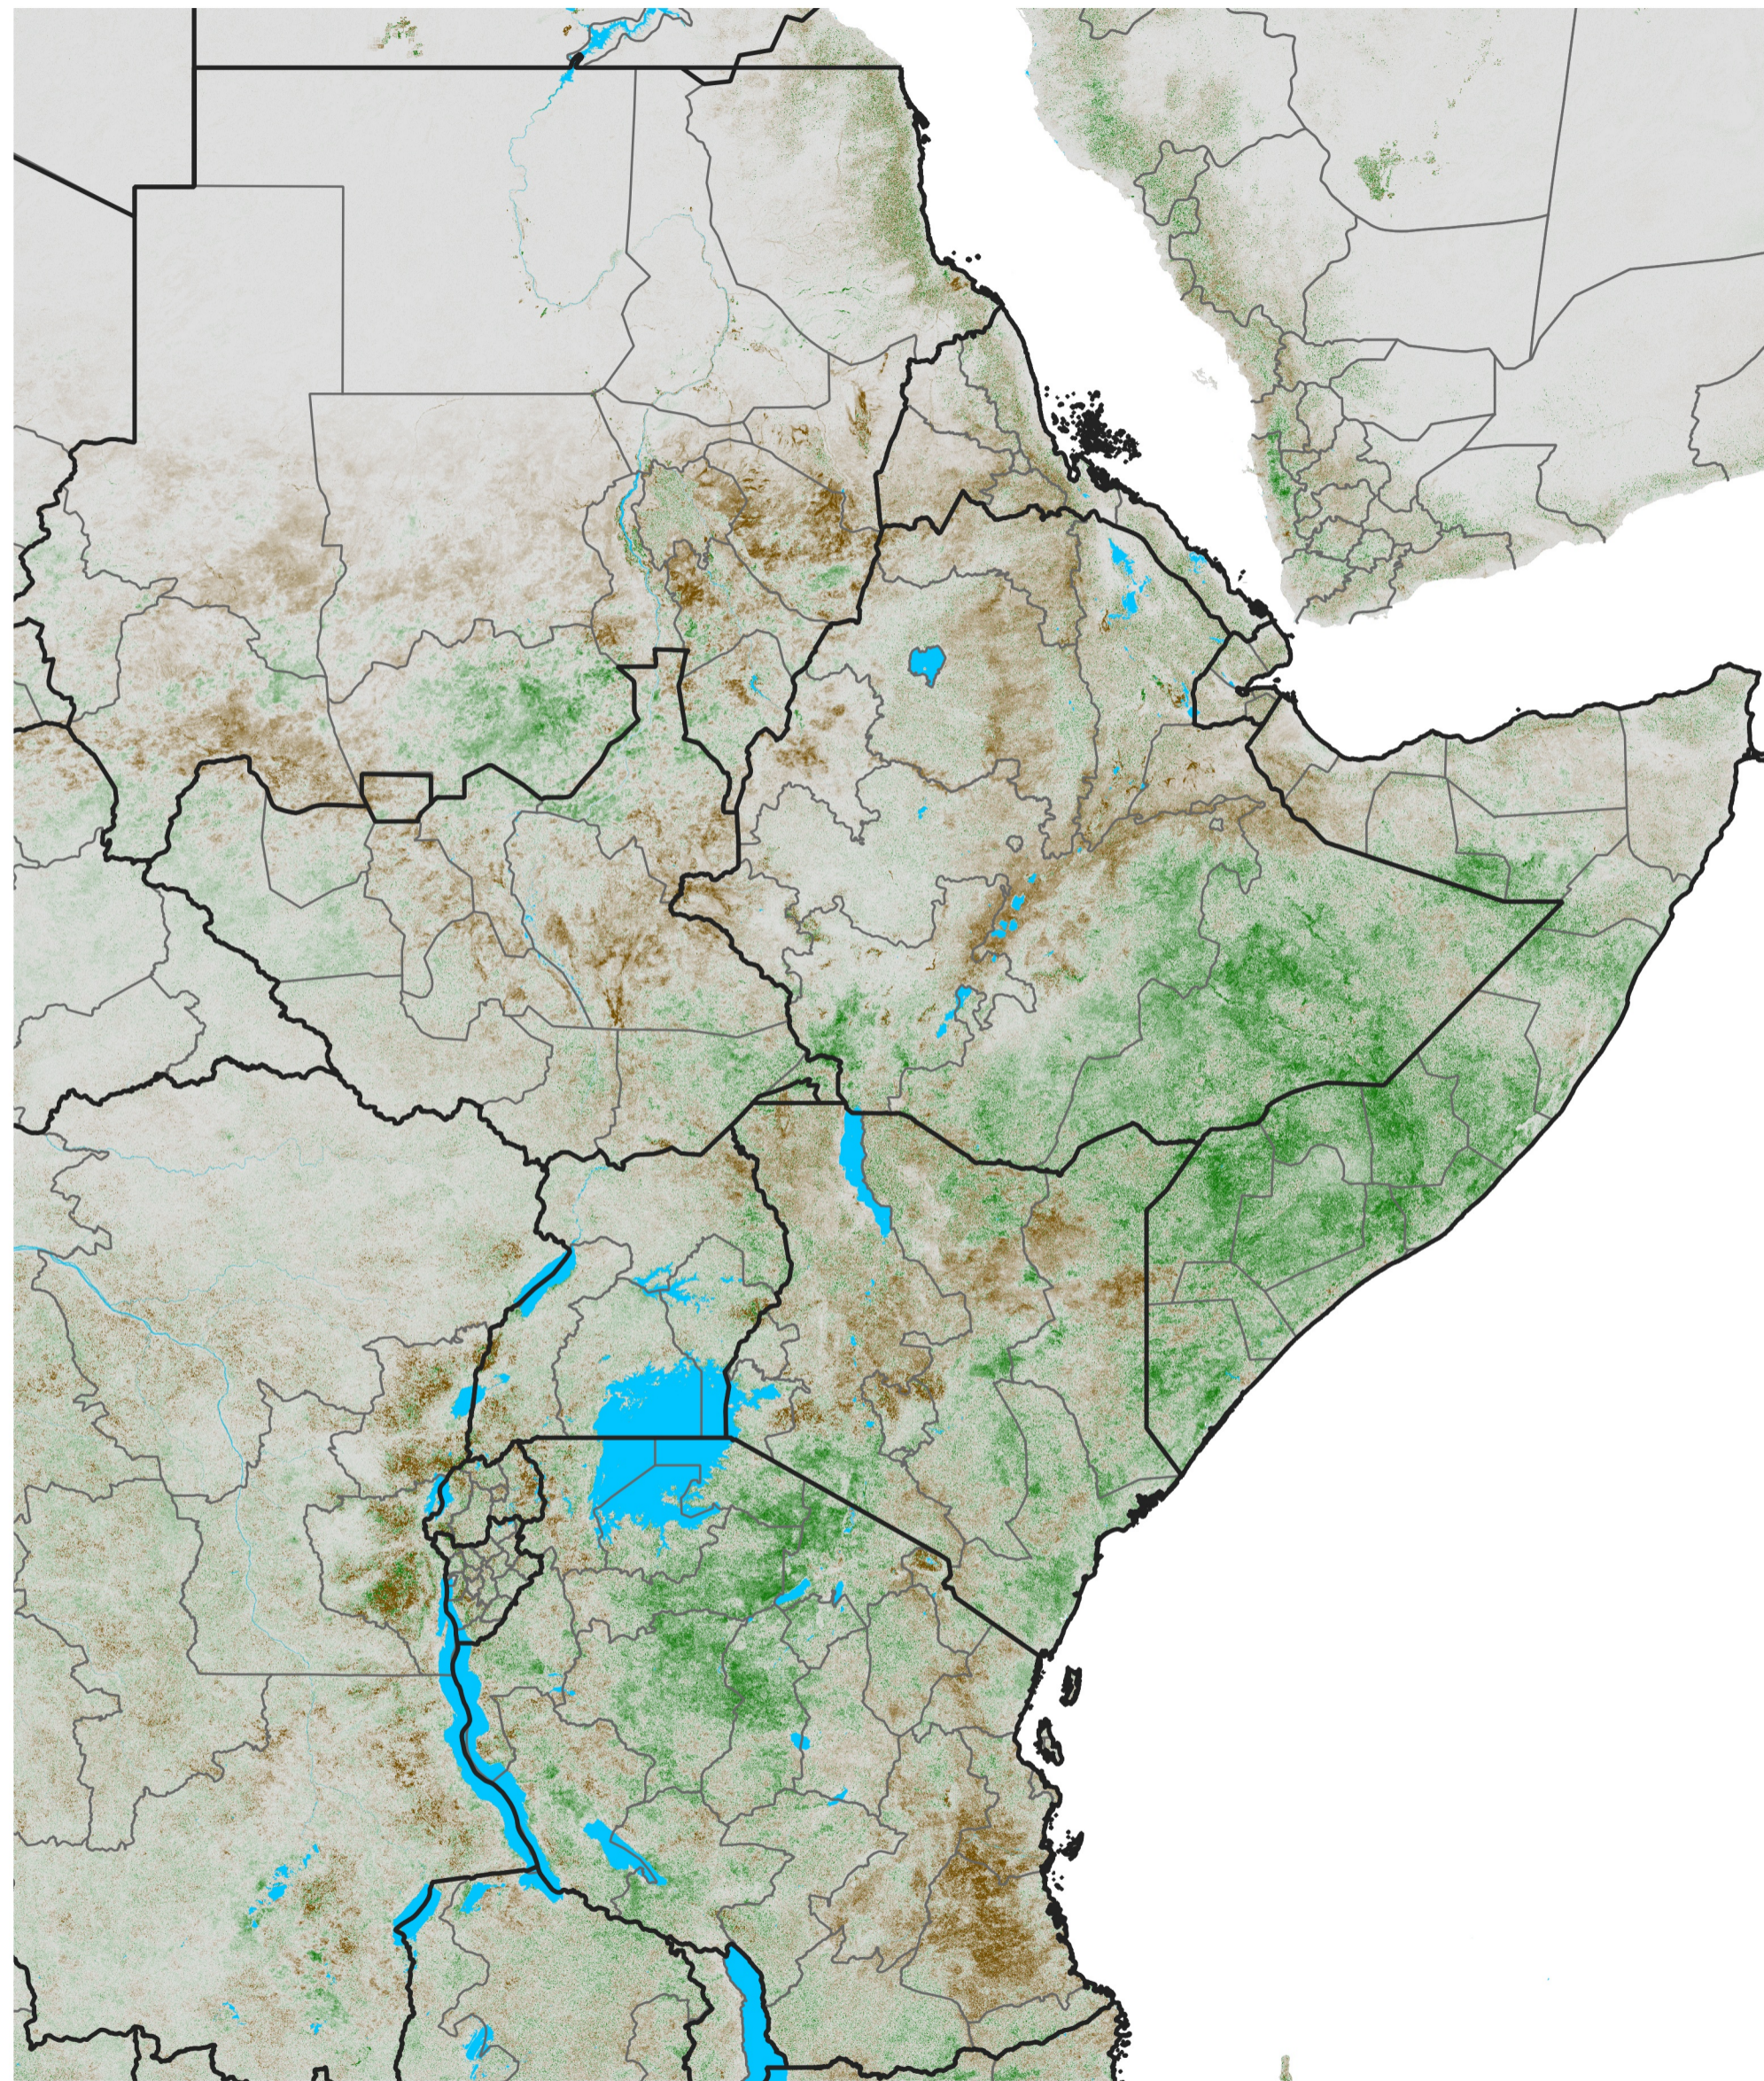

East Africa NDVI Anomaly

2015 minus Mean (2012 - 2021)

Period 63 / Nov 06 - 15, 2015

NDVI Anomaly

< -0.3 -0.2 -0.1 -0.05 0.05 0.1 0.2 >0.3

Negative

No Difference

Positive