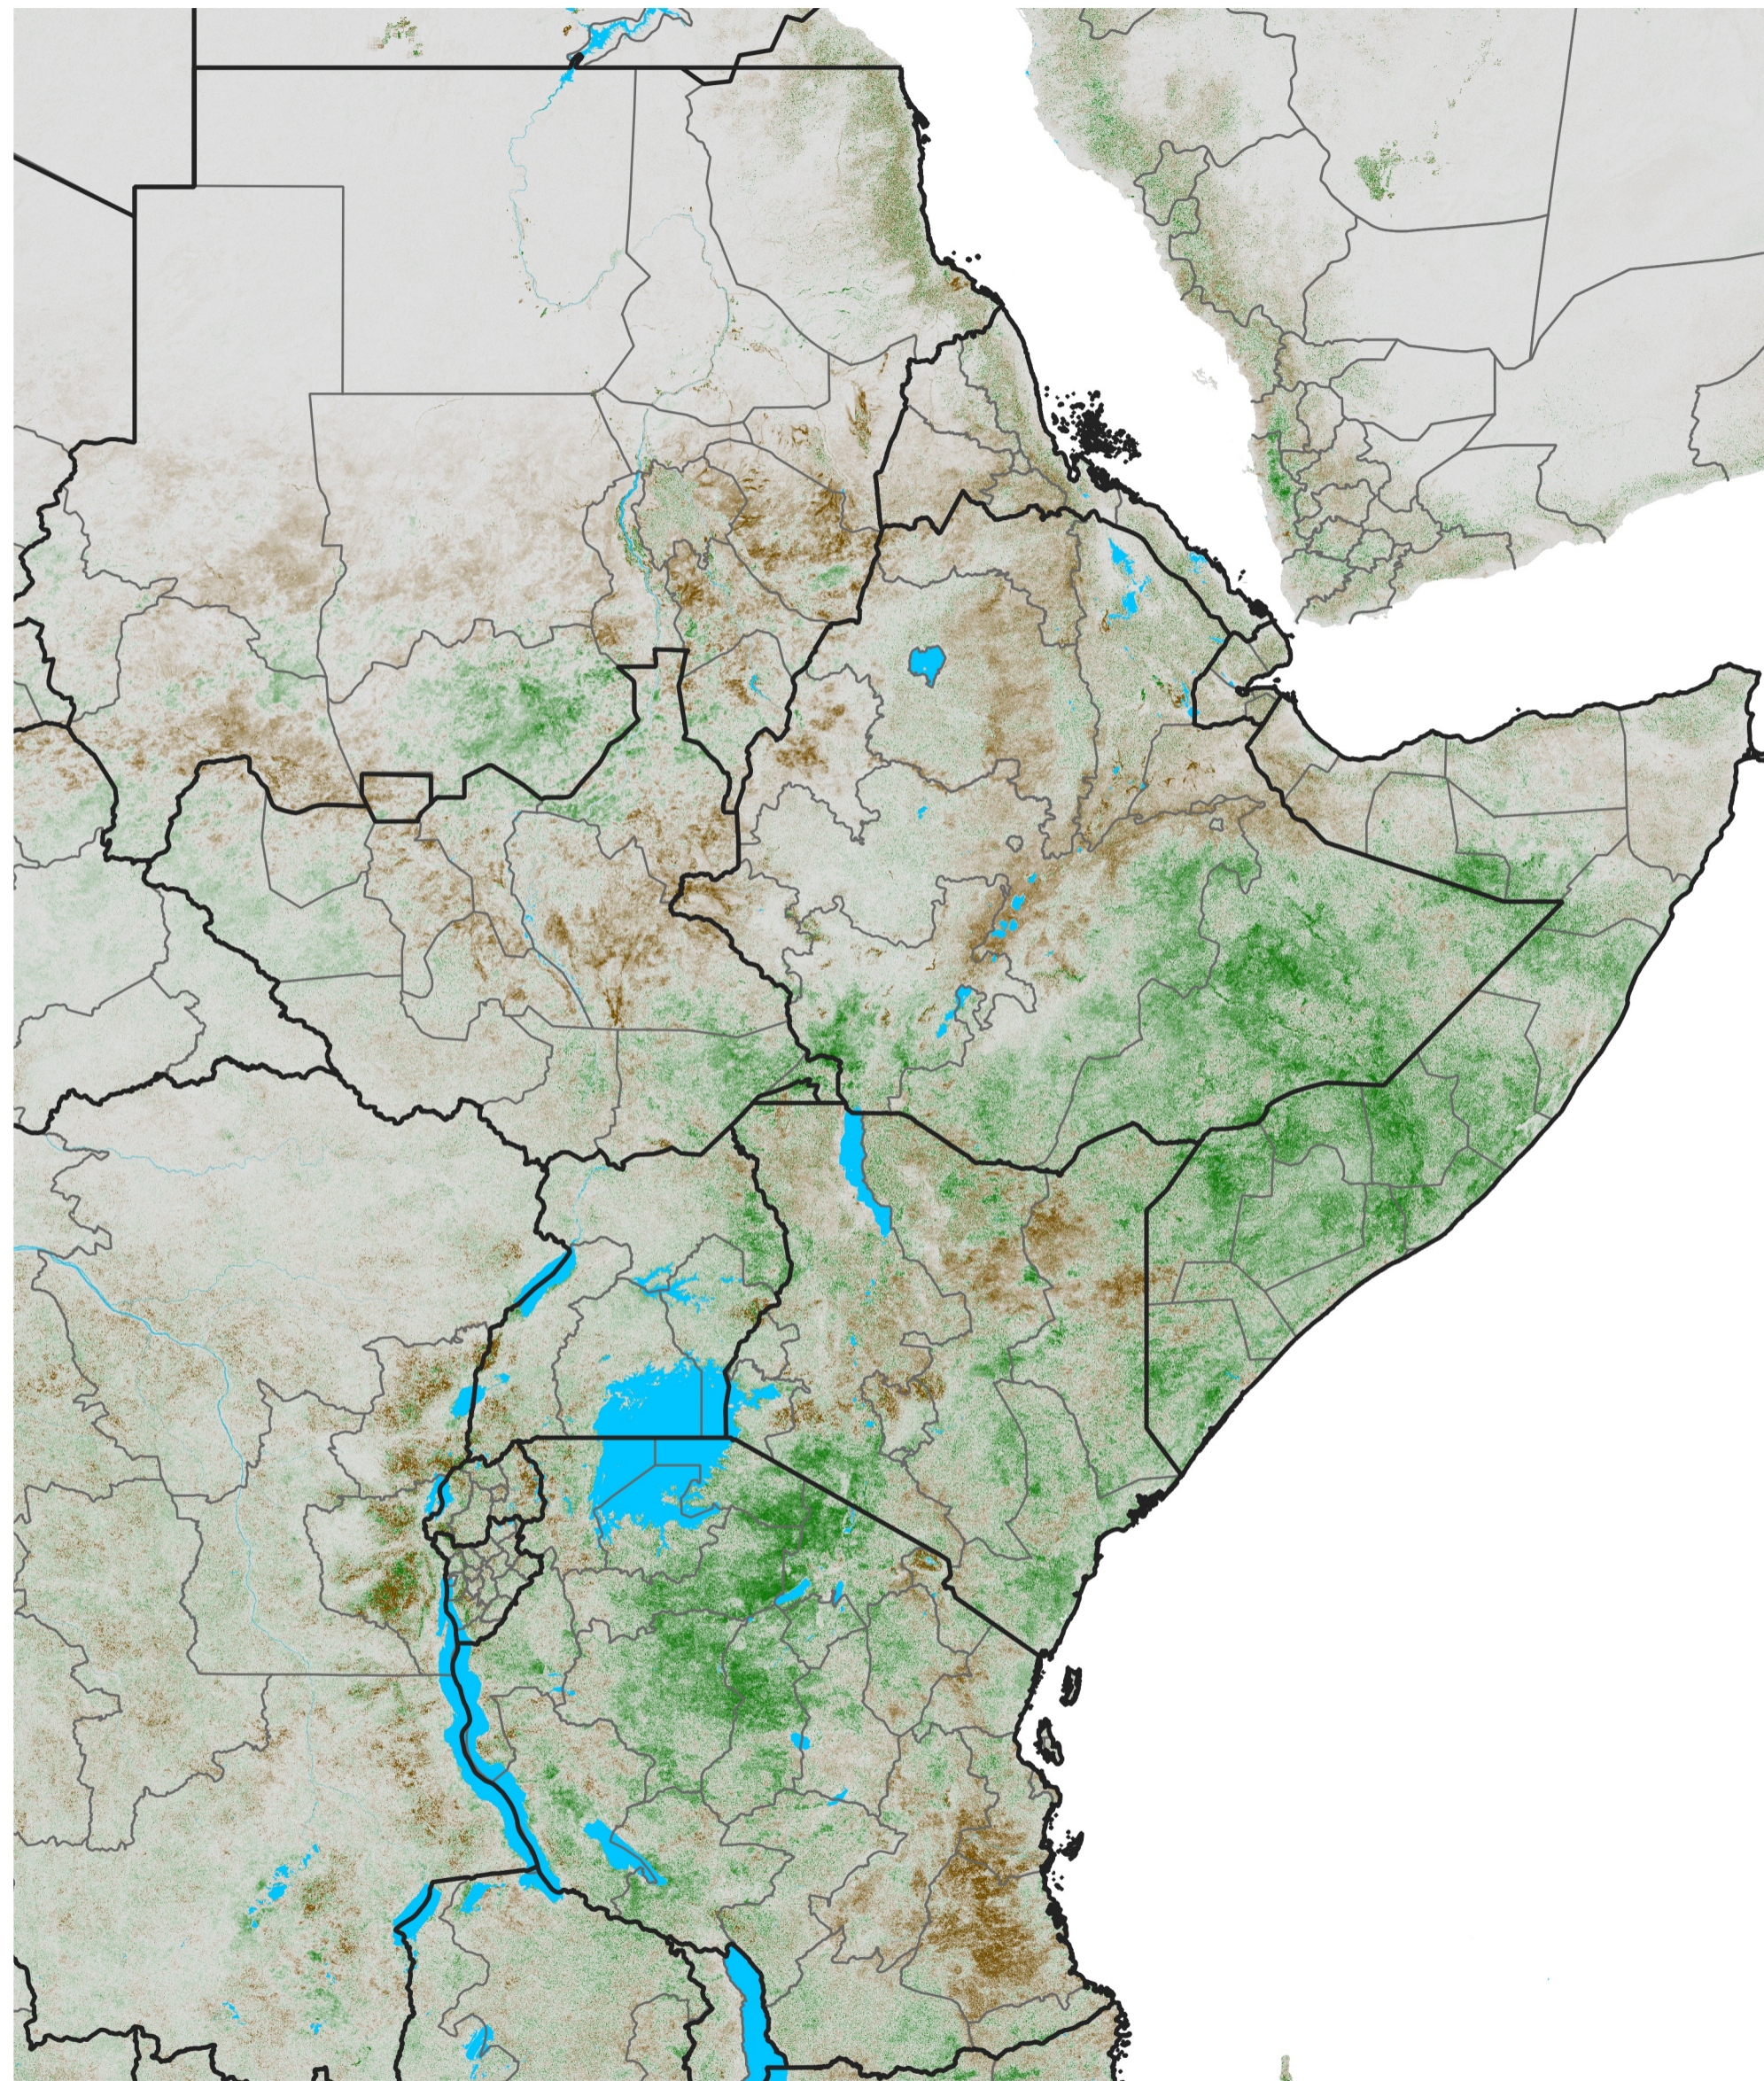

East Africa NDVI Anomaly

2015 minus Mean (2012 - 2021)

Period 64 / Nov 11 - 20, 2015

NDVI Anomaly

< -0.3 -0.2 -0.1 -0.05 0.05 0.1 0.2 >0.3

Negative

No Difference

Positive