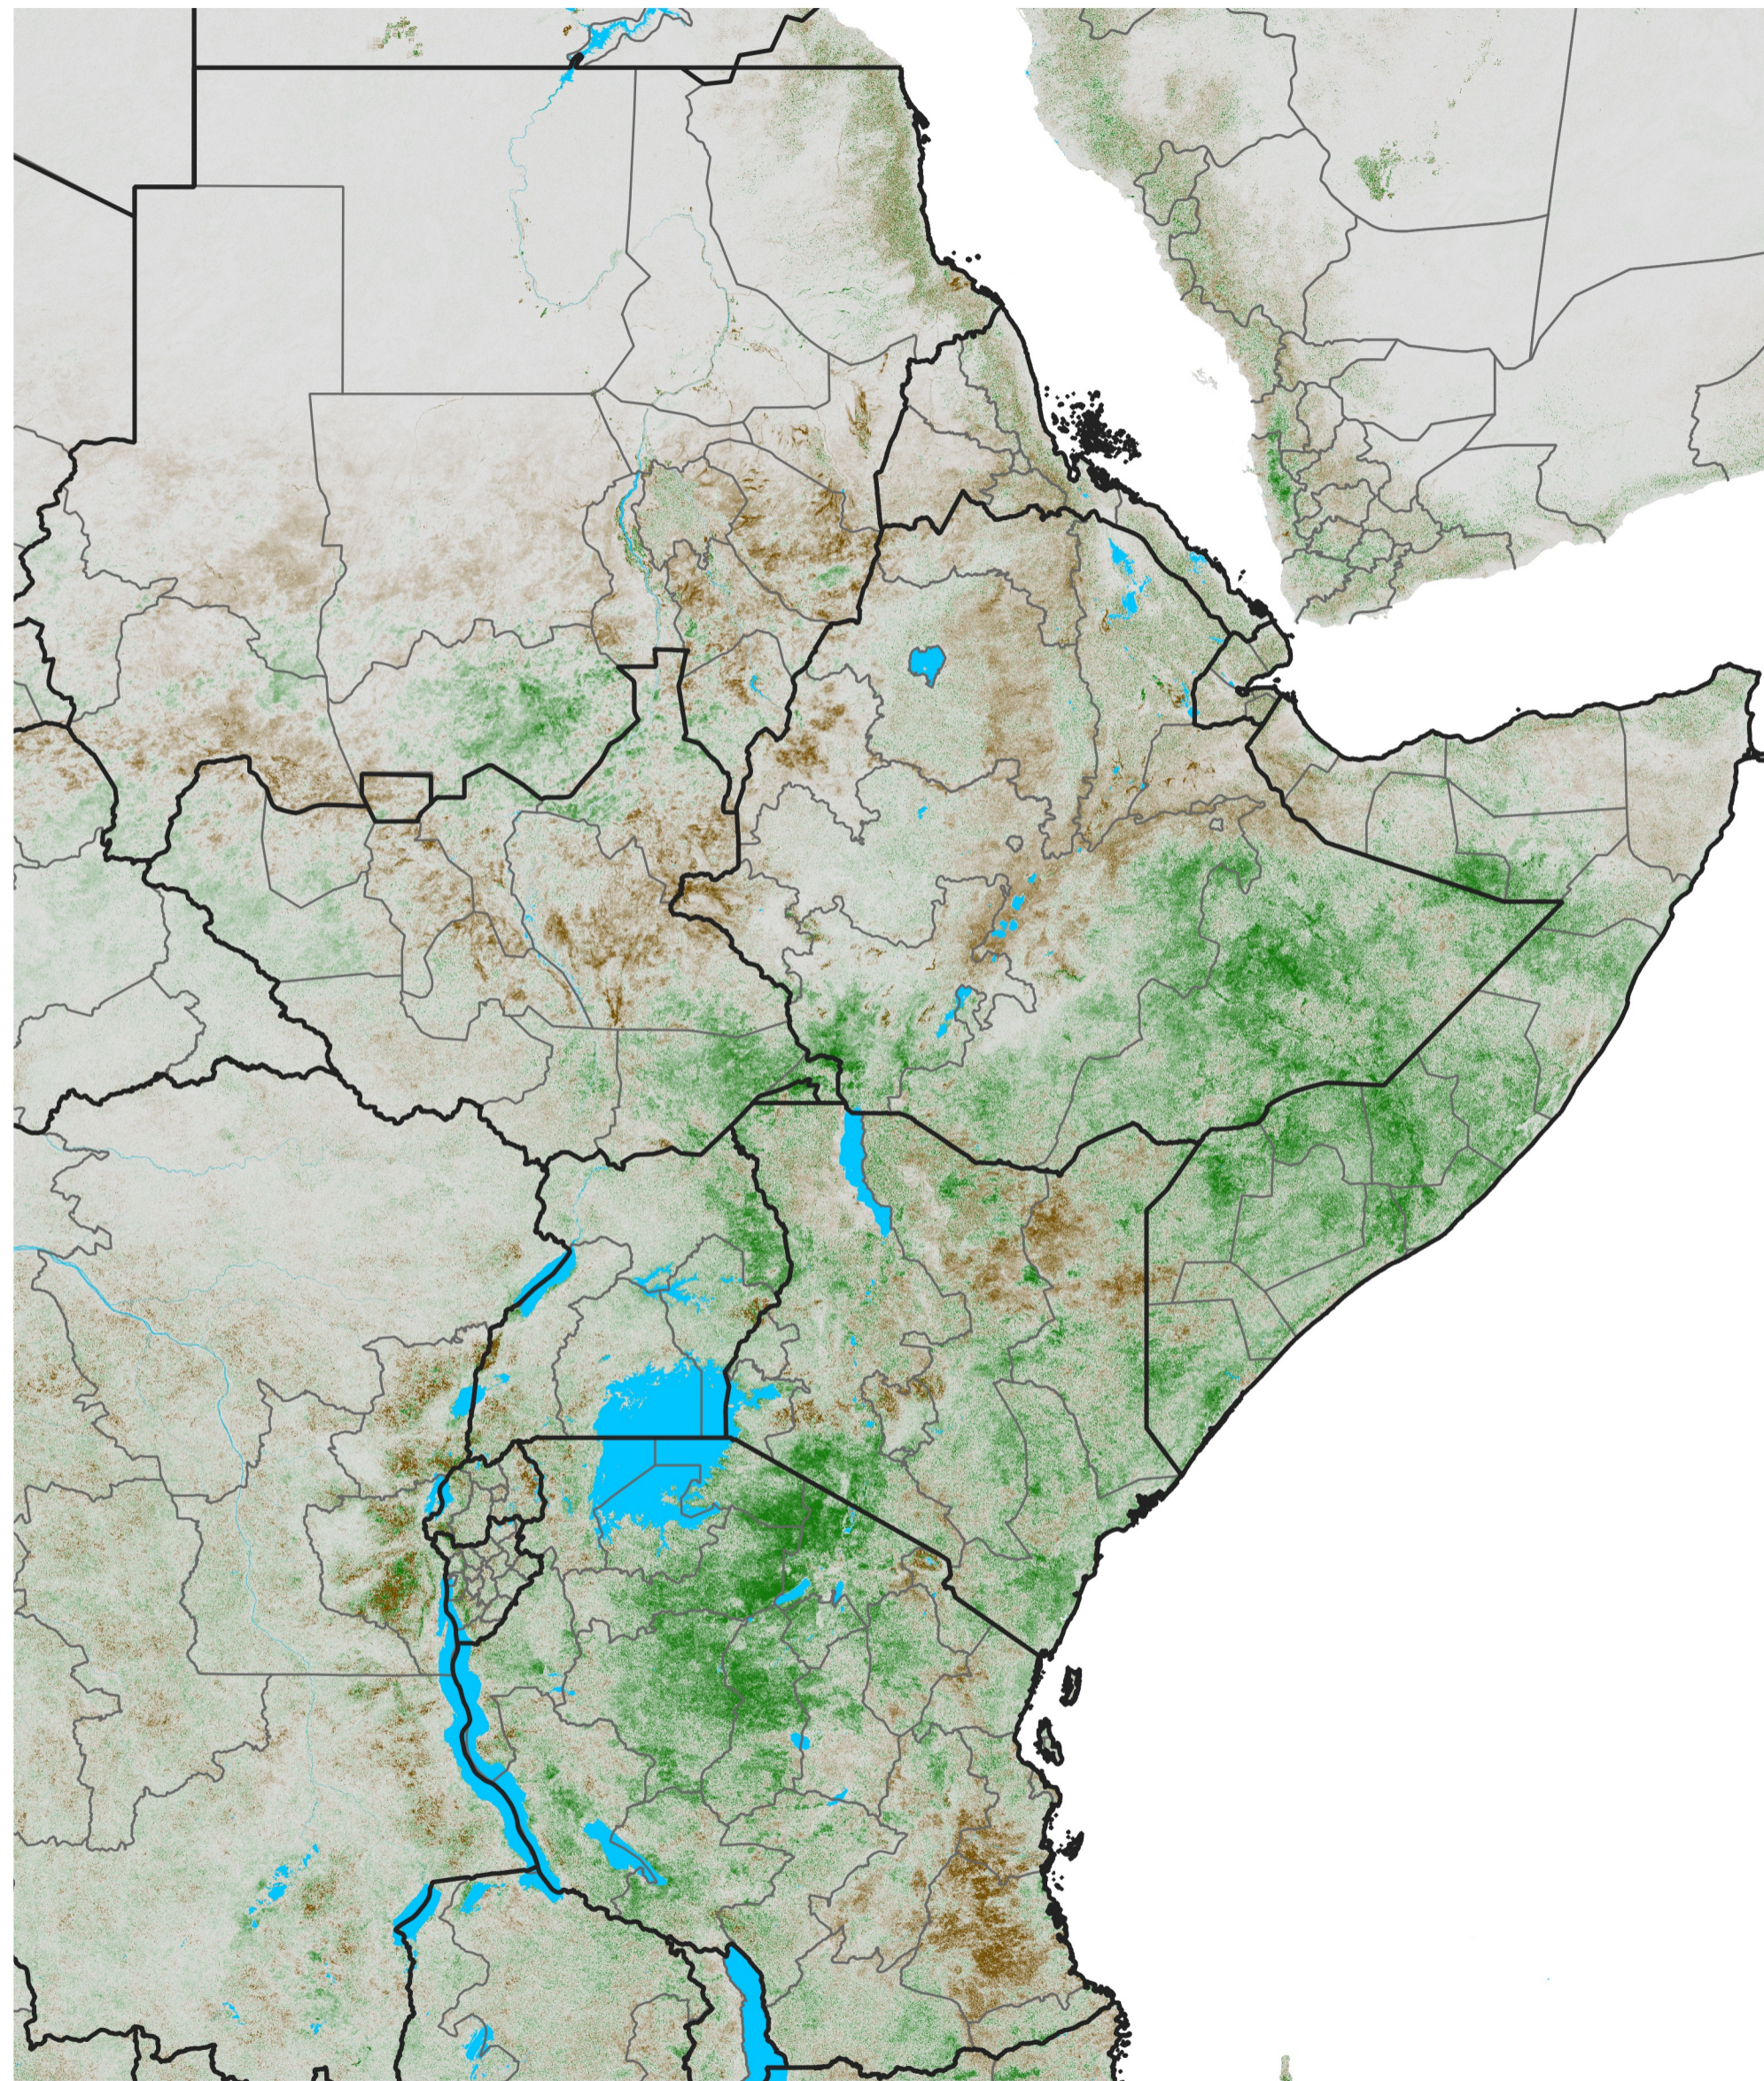

East Africa NDVI Anomaly

2015 minus Mean (2012 - 2021)

Period 65 / Nov 16 - 25, 2015

NDVI Anomaly

< -0.3 -0.2 -0.1 -0.05 0.05 0.1 0.2 >0.3

Negative

No Difference

Positive