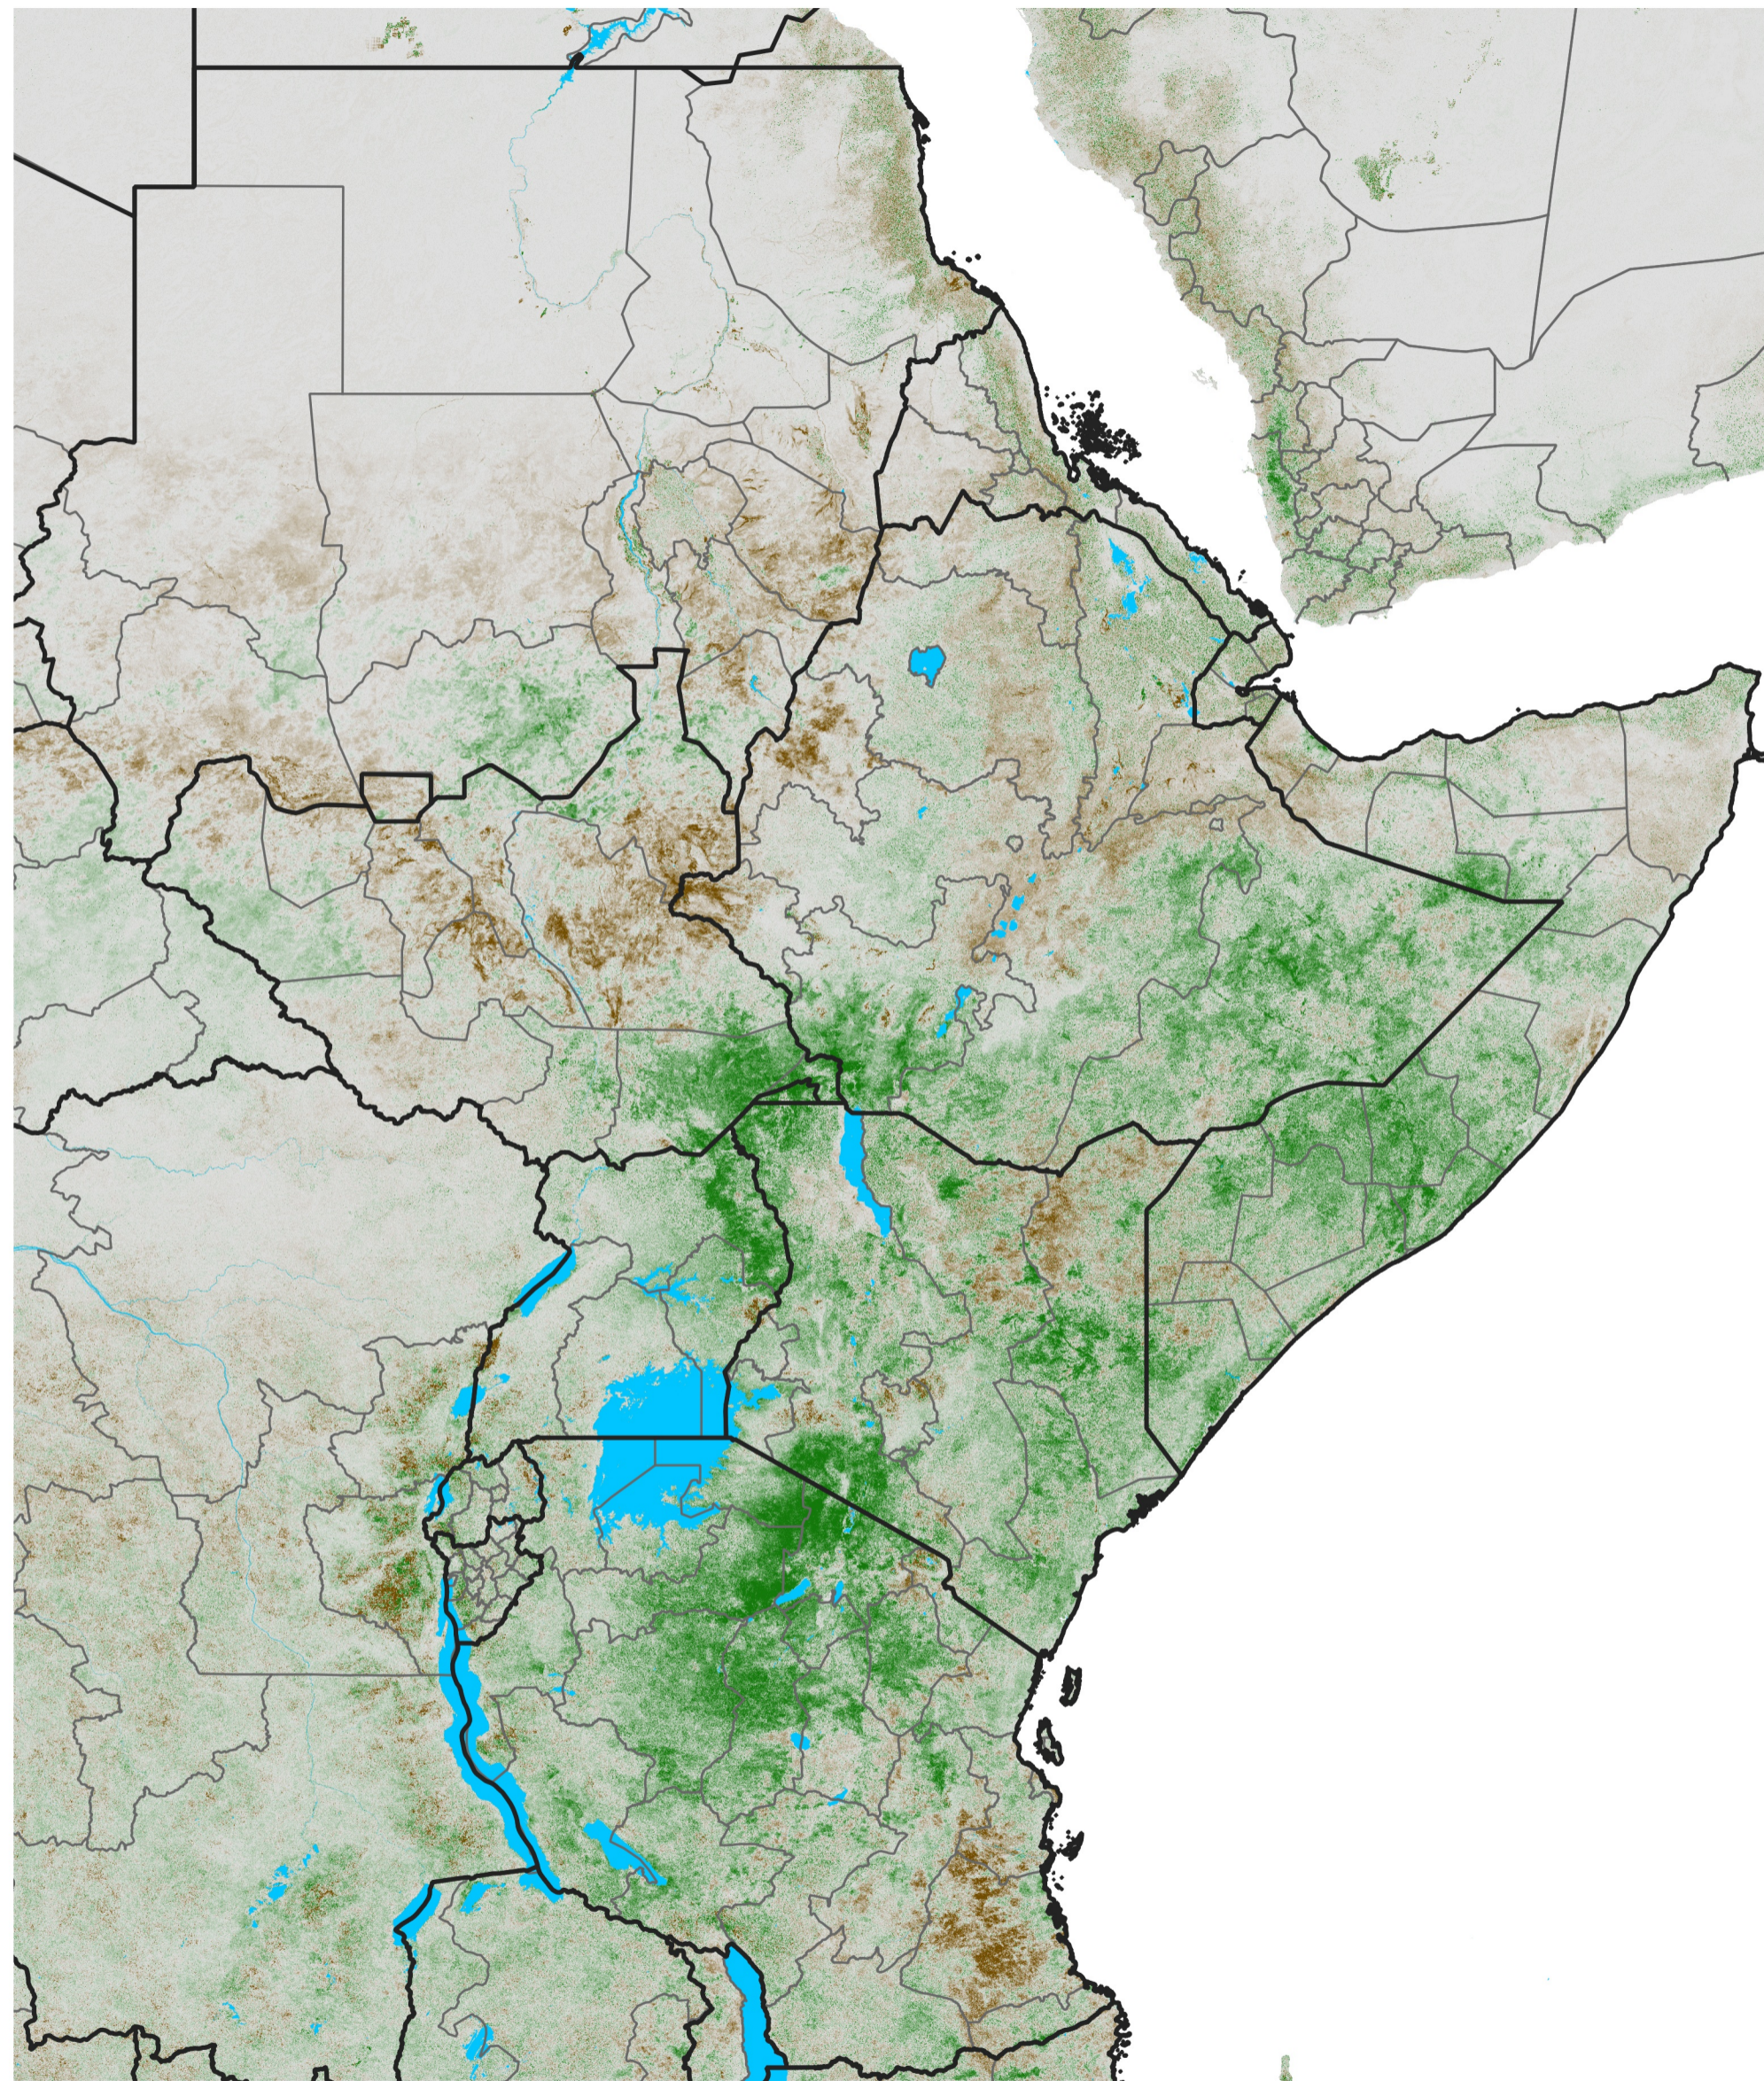

East Africa NDVI Anomaly

2015 minus Mean (2012 - 2021)

Period 68 / Dec 01 - 10, 2015

NDVI Anomaly

< -0.3 -0.2 -0.1 -0.05 0.05 0.1 0.2 >0.3

Negative

No Difference

Positive