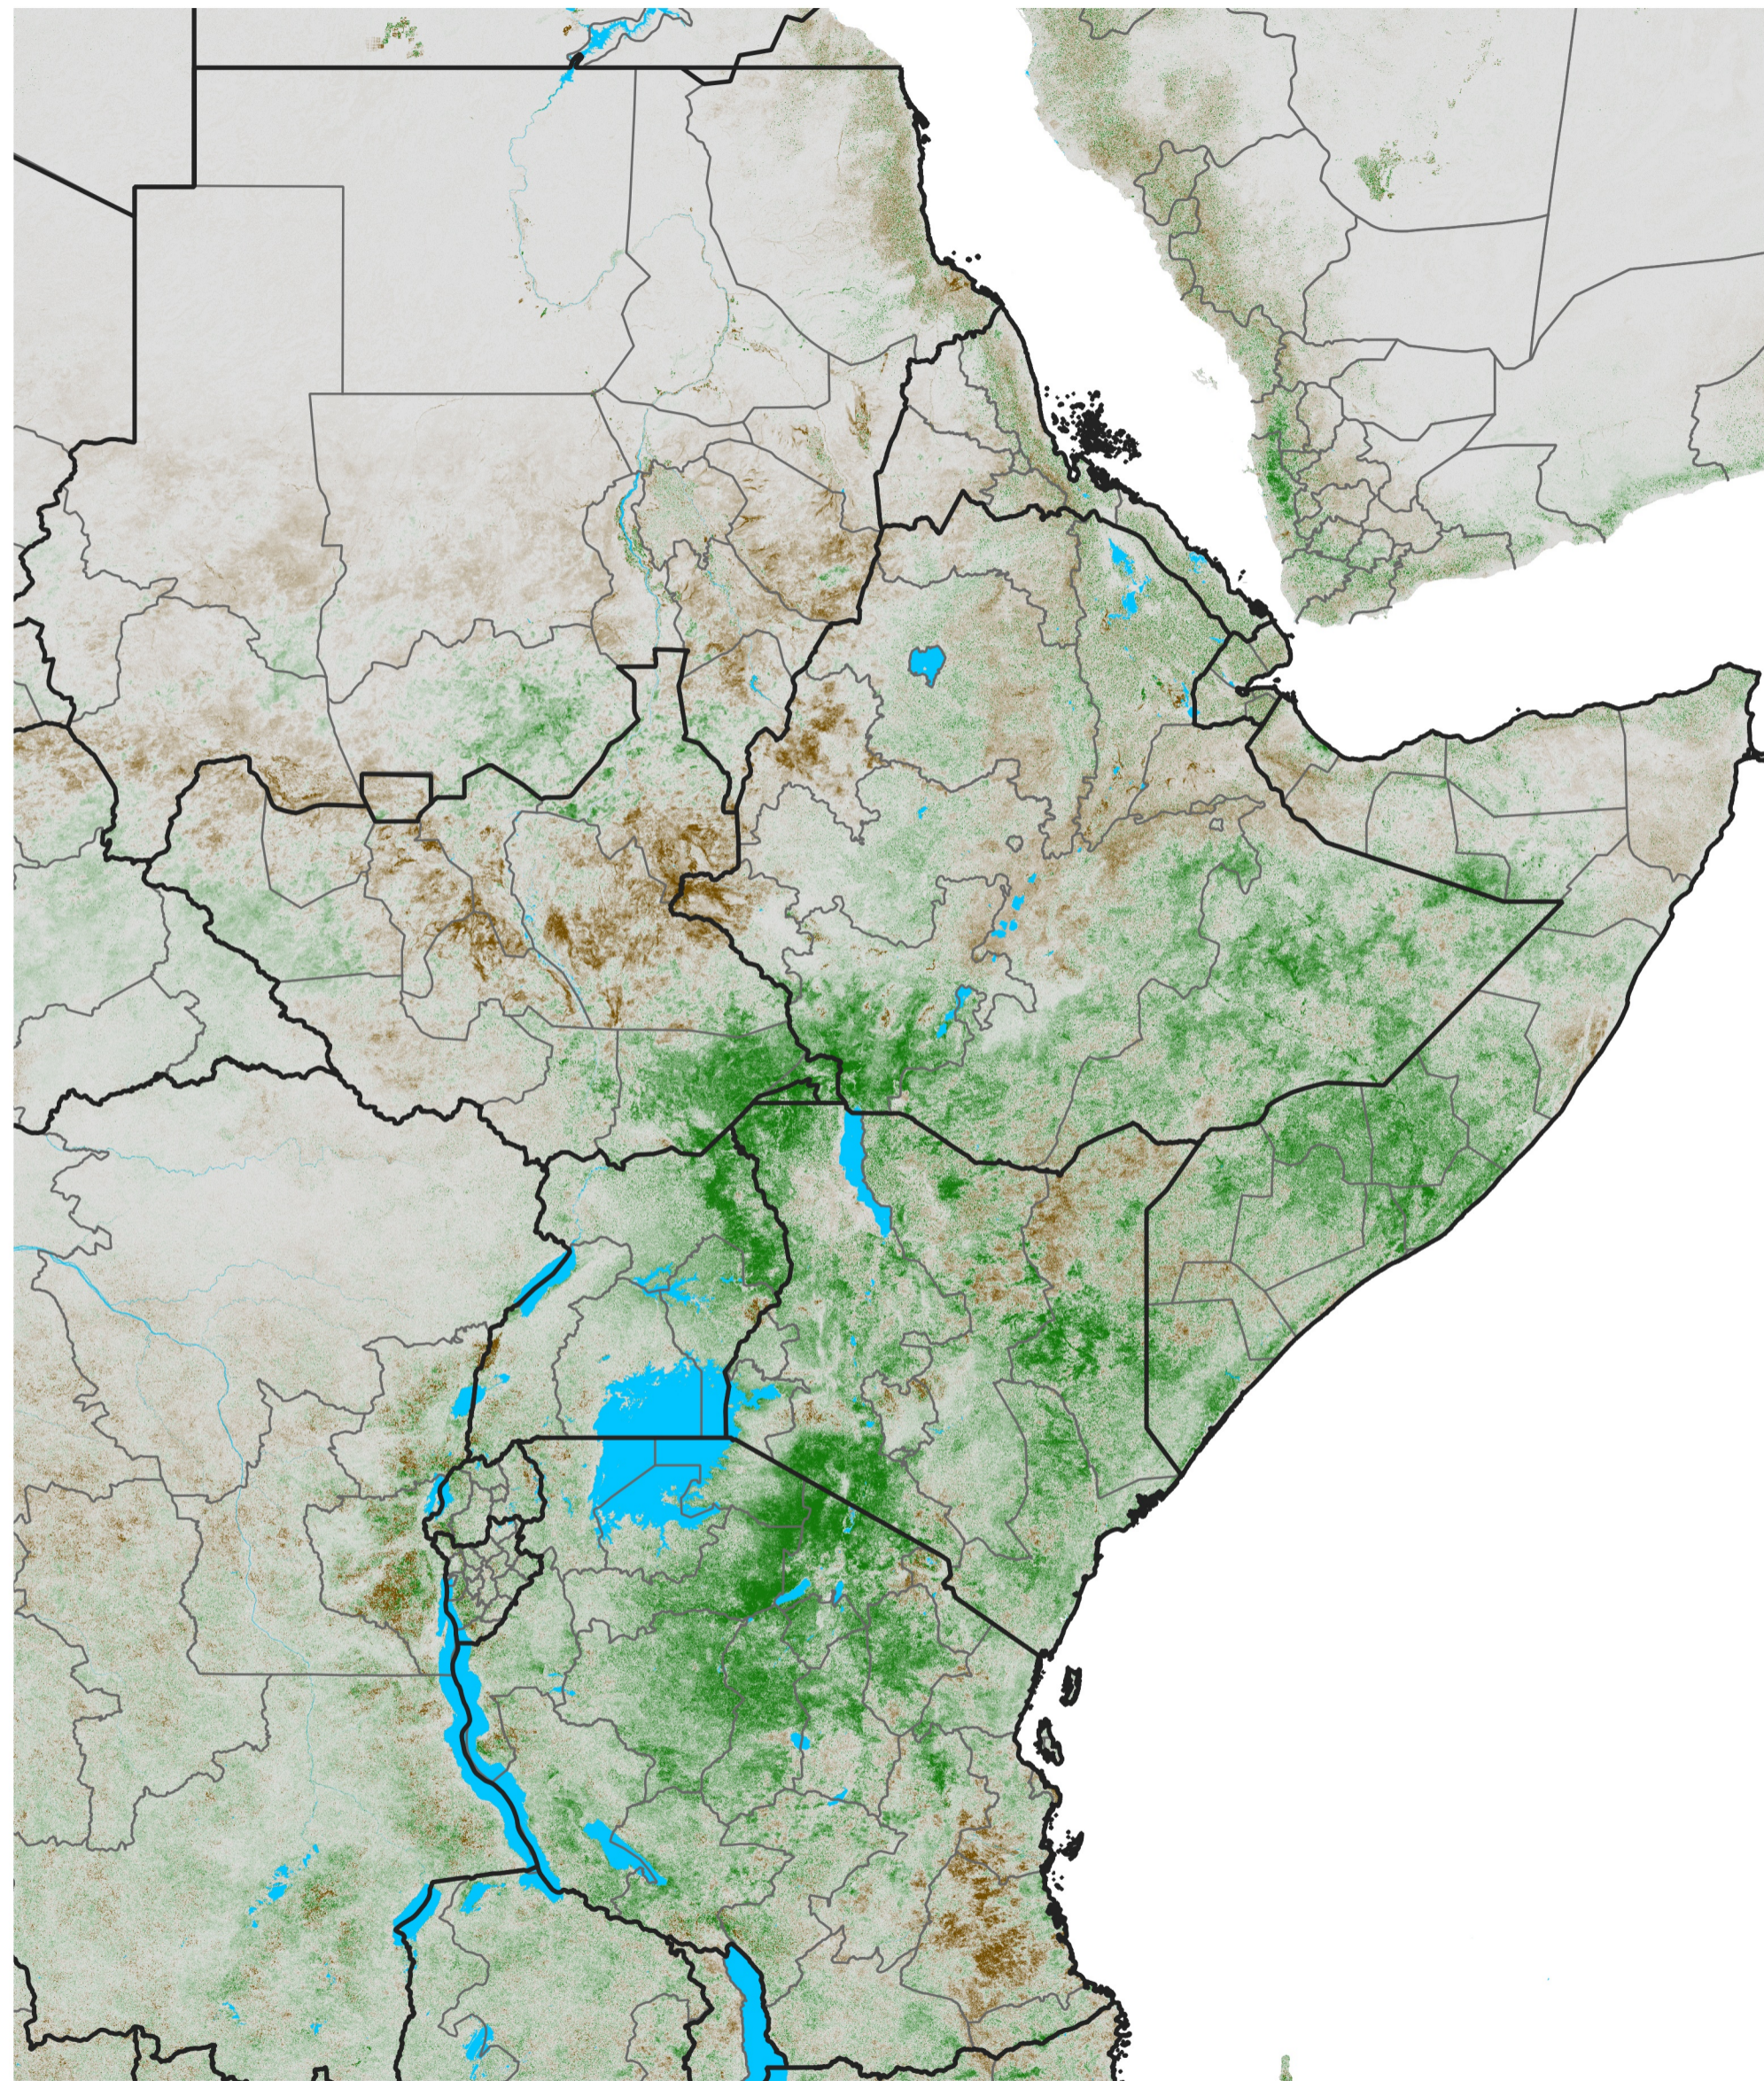

East Africa NDVI Anomaly

2015 minus Mean (2012 - 2021)

Period 69 / Dec 06 - 15, 2015

NDVI Anomaly

< -0.3 -0.2 -0.1 -0.05 0.05 0.1 0.2 >0.3

Negative

No Difference

Positive