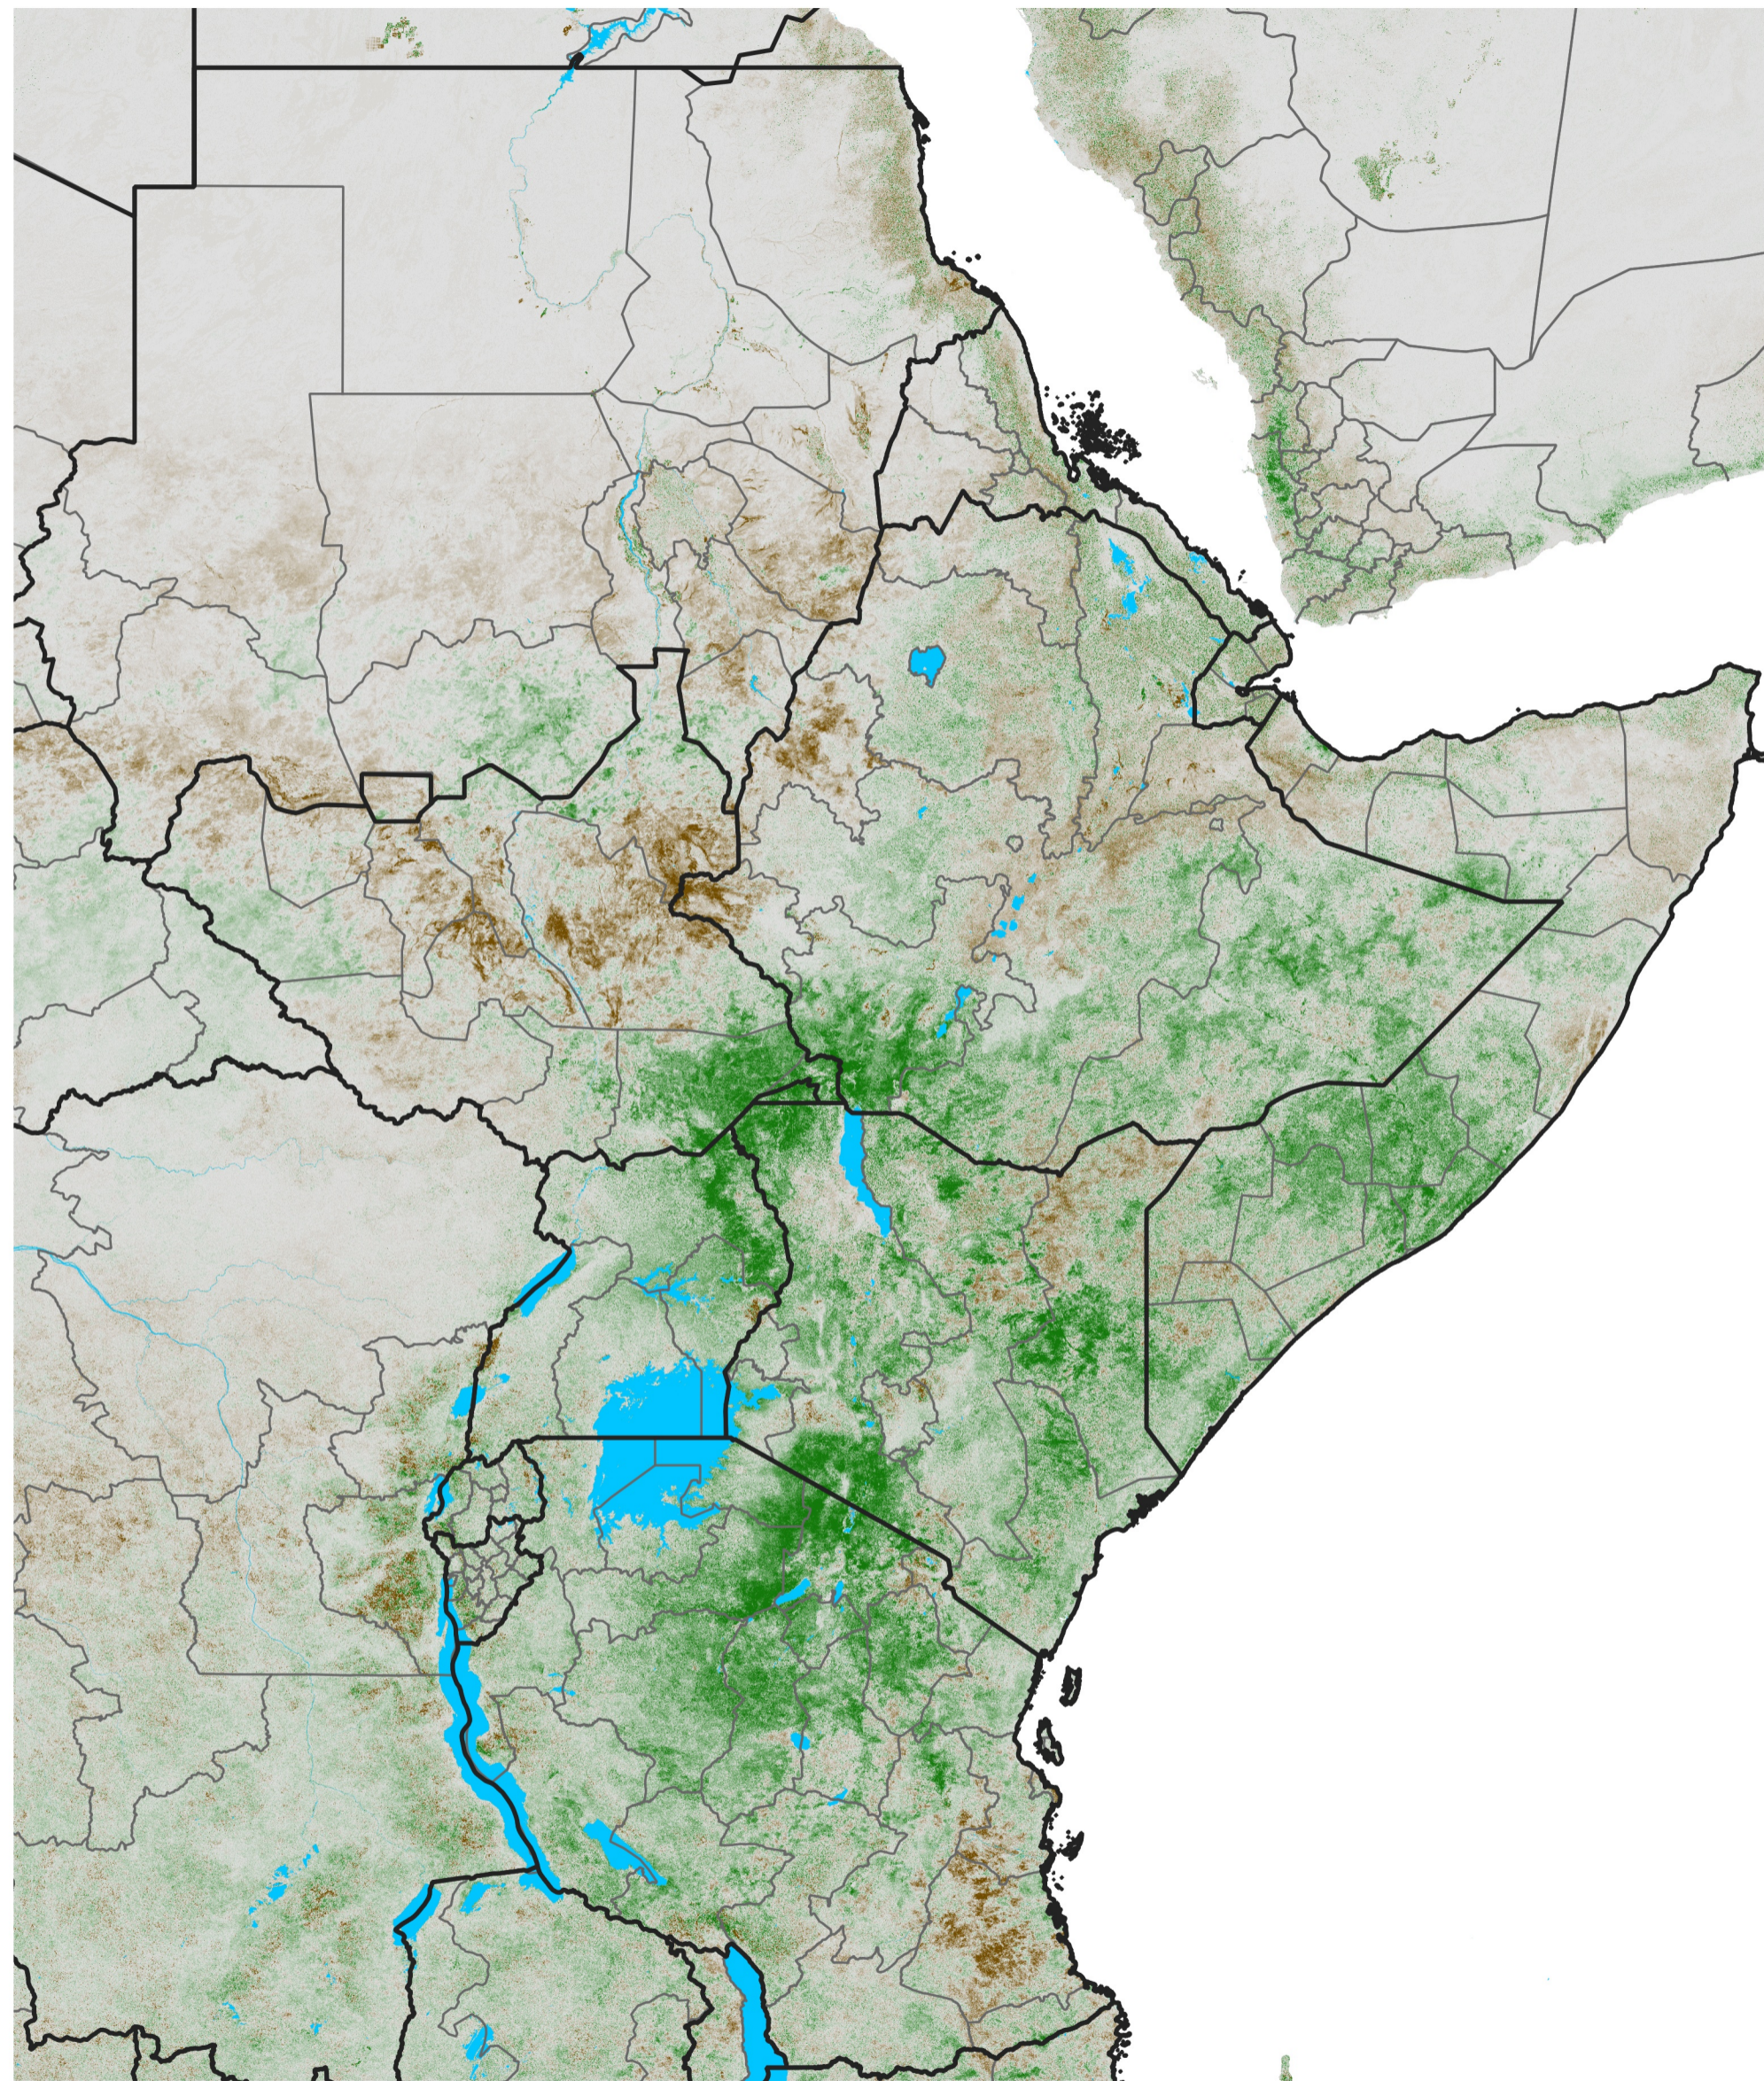

East Africa NDVI Anomaly

2015 minus Mean (2012 - 2021)

Period 70 / Dec 11 - 20, 2015

NDVI Anomaly

< -0.3 -0.2 -0.1 -0.05 0.05 0.1 0.2 >0.3

Negative

No Difference

Positive