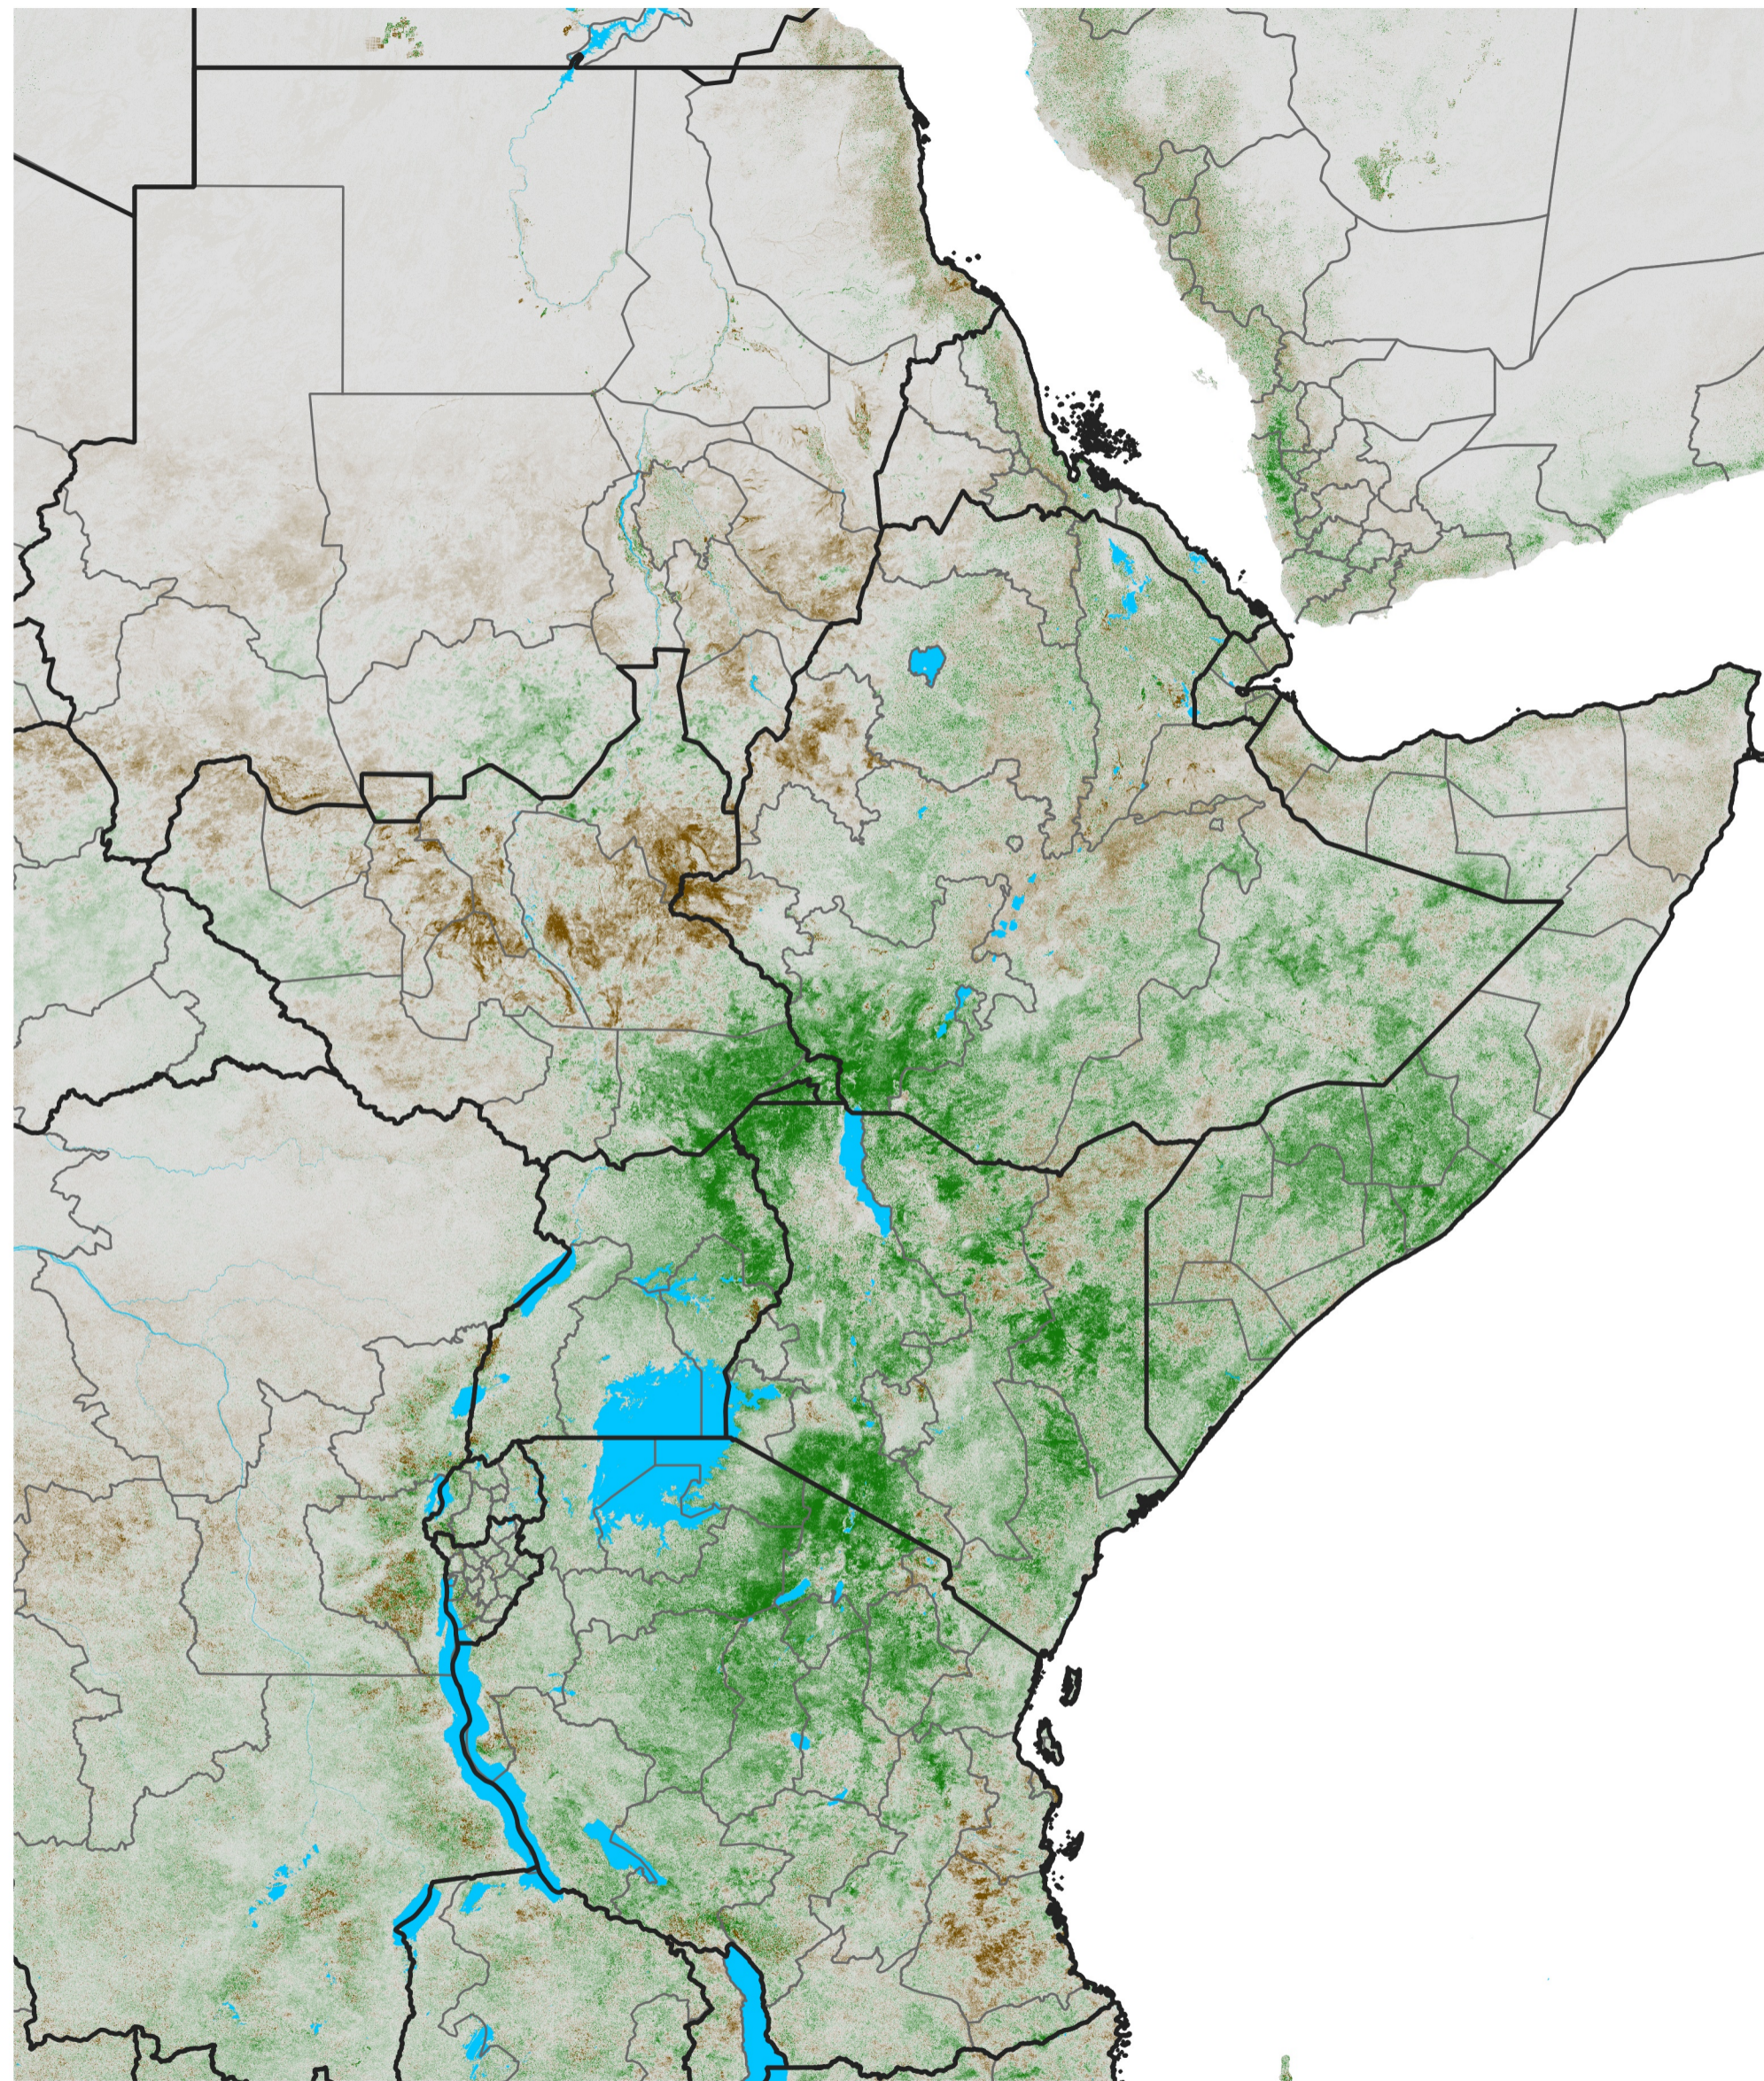

East Africa NDVI Anomaly

2015 minus Mean (2012 - 2021)

Period 71 / Dec 16 - 25, 2015

NDVI Anomaly

< -0.3 -0.2 -0.1 -0.05 0.05 0.1 0.2 >0.3

Negative

No Difference

Positive