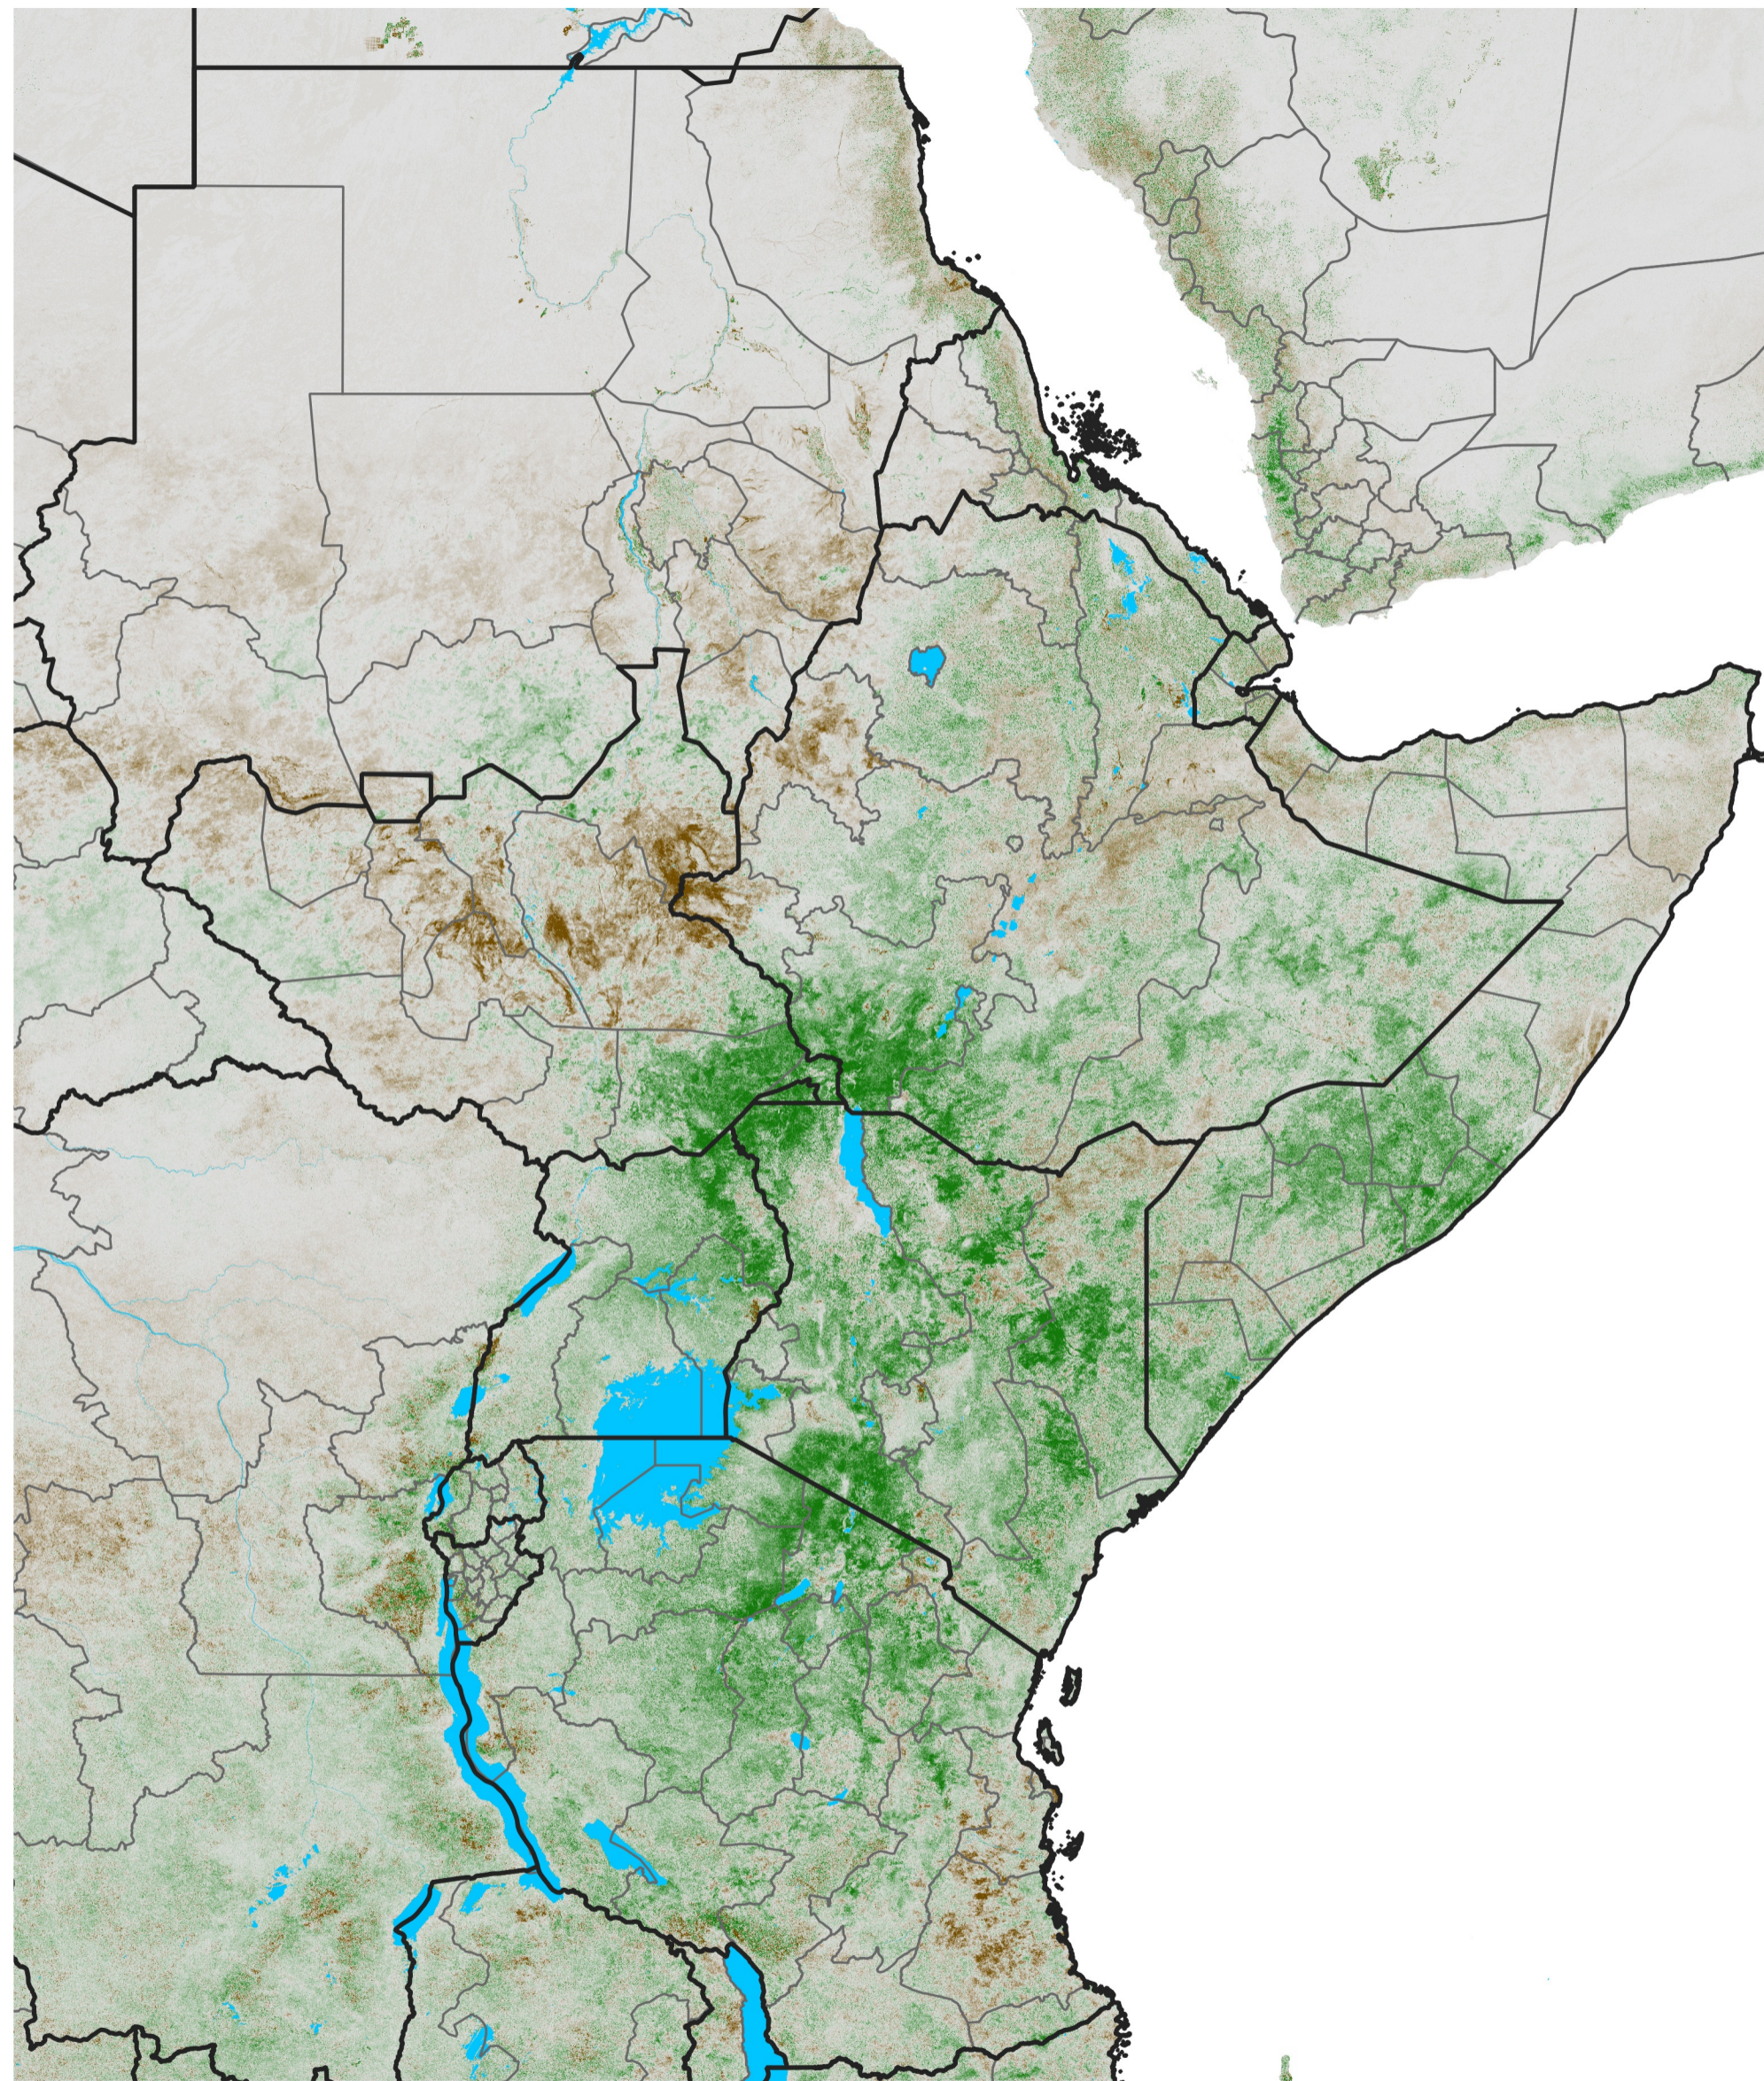

East Africa NDVI Anomaly

2015 minus Mean (2012 - 2021)

Period 72 / Dec 21 - 31, 2015

NDVI Anomaly

< -0.3 -0.2 -0.1 -0.05 0.05 0.1 0.2 >0.3

Negative

No Difference

Positive