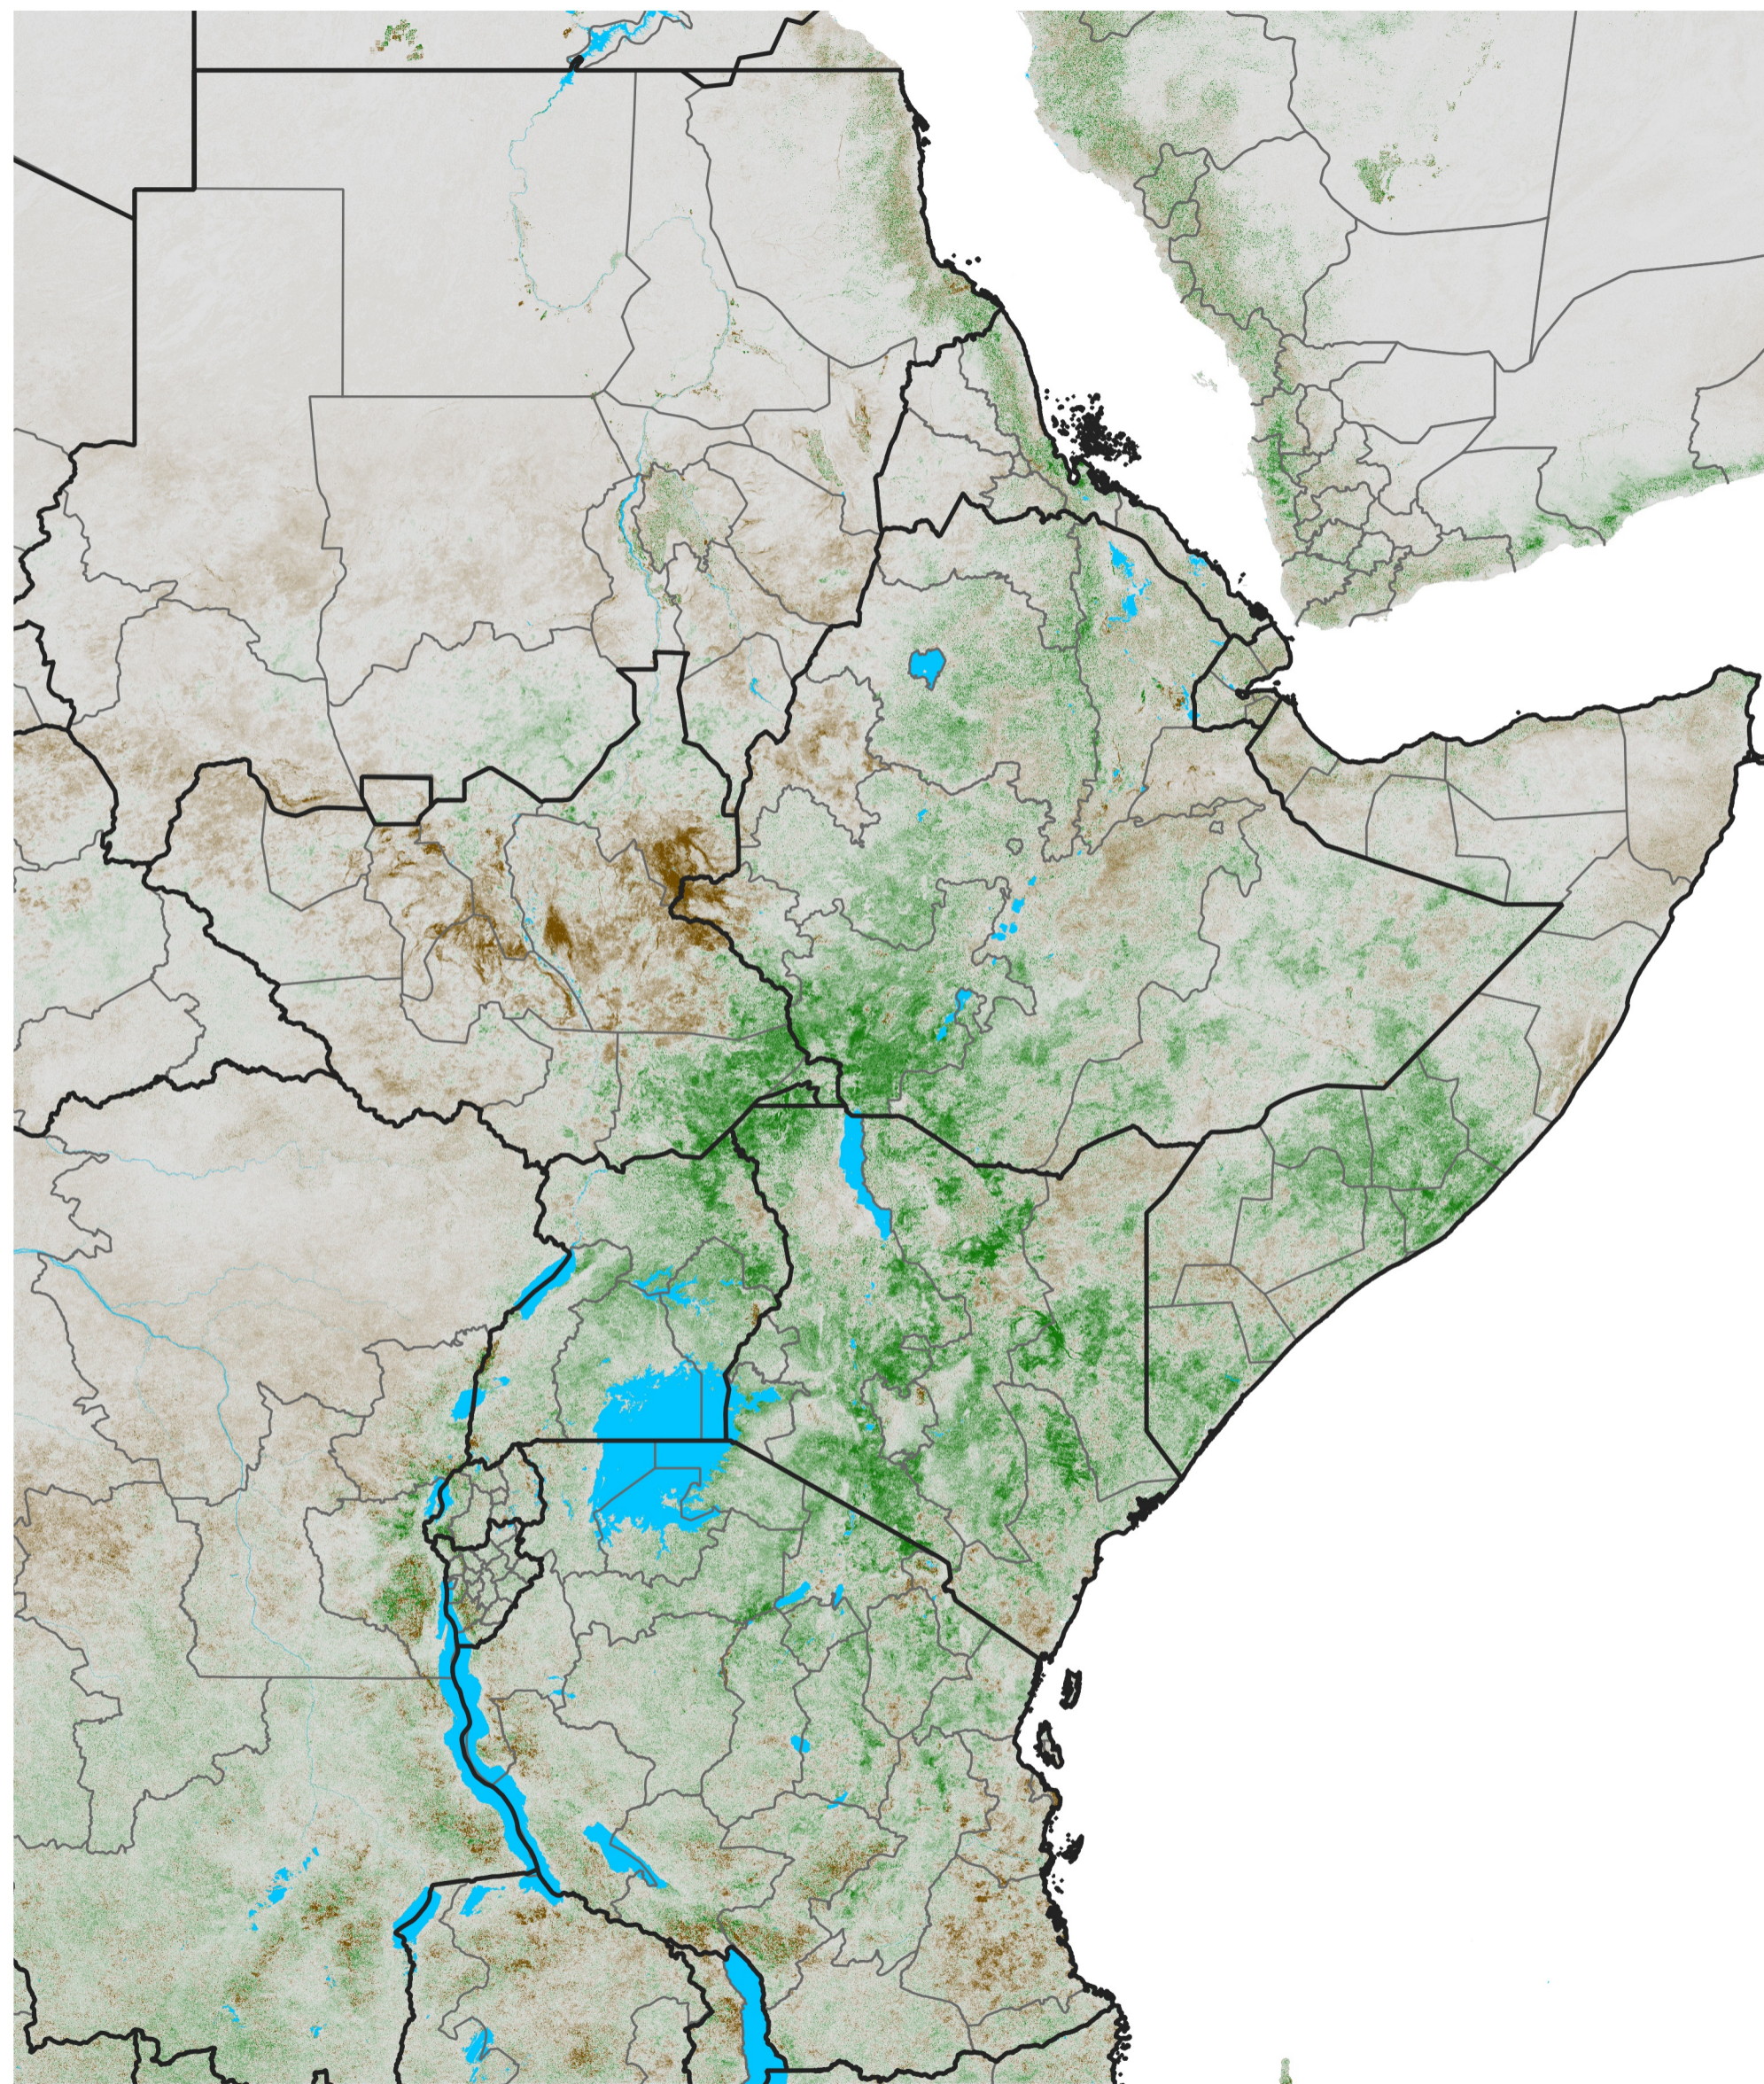

East Africa NDVI Anomaly

2016 minus Mean (2012 - 2021)

Period 03 / Jan 06 - 15, 2016

NDVI Anomaly

< -0.3 -0.2 -0.1 -0.05 0.05 0.1 0.2 >0.3

Negative

No Difference

Positive