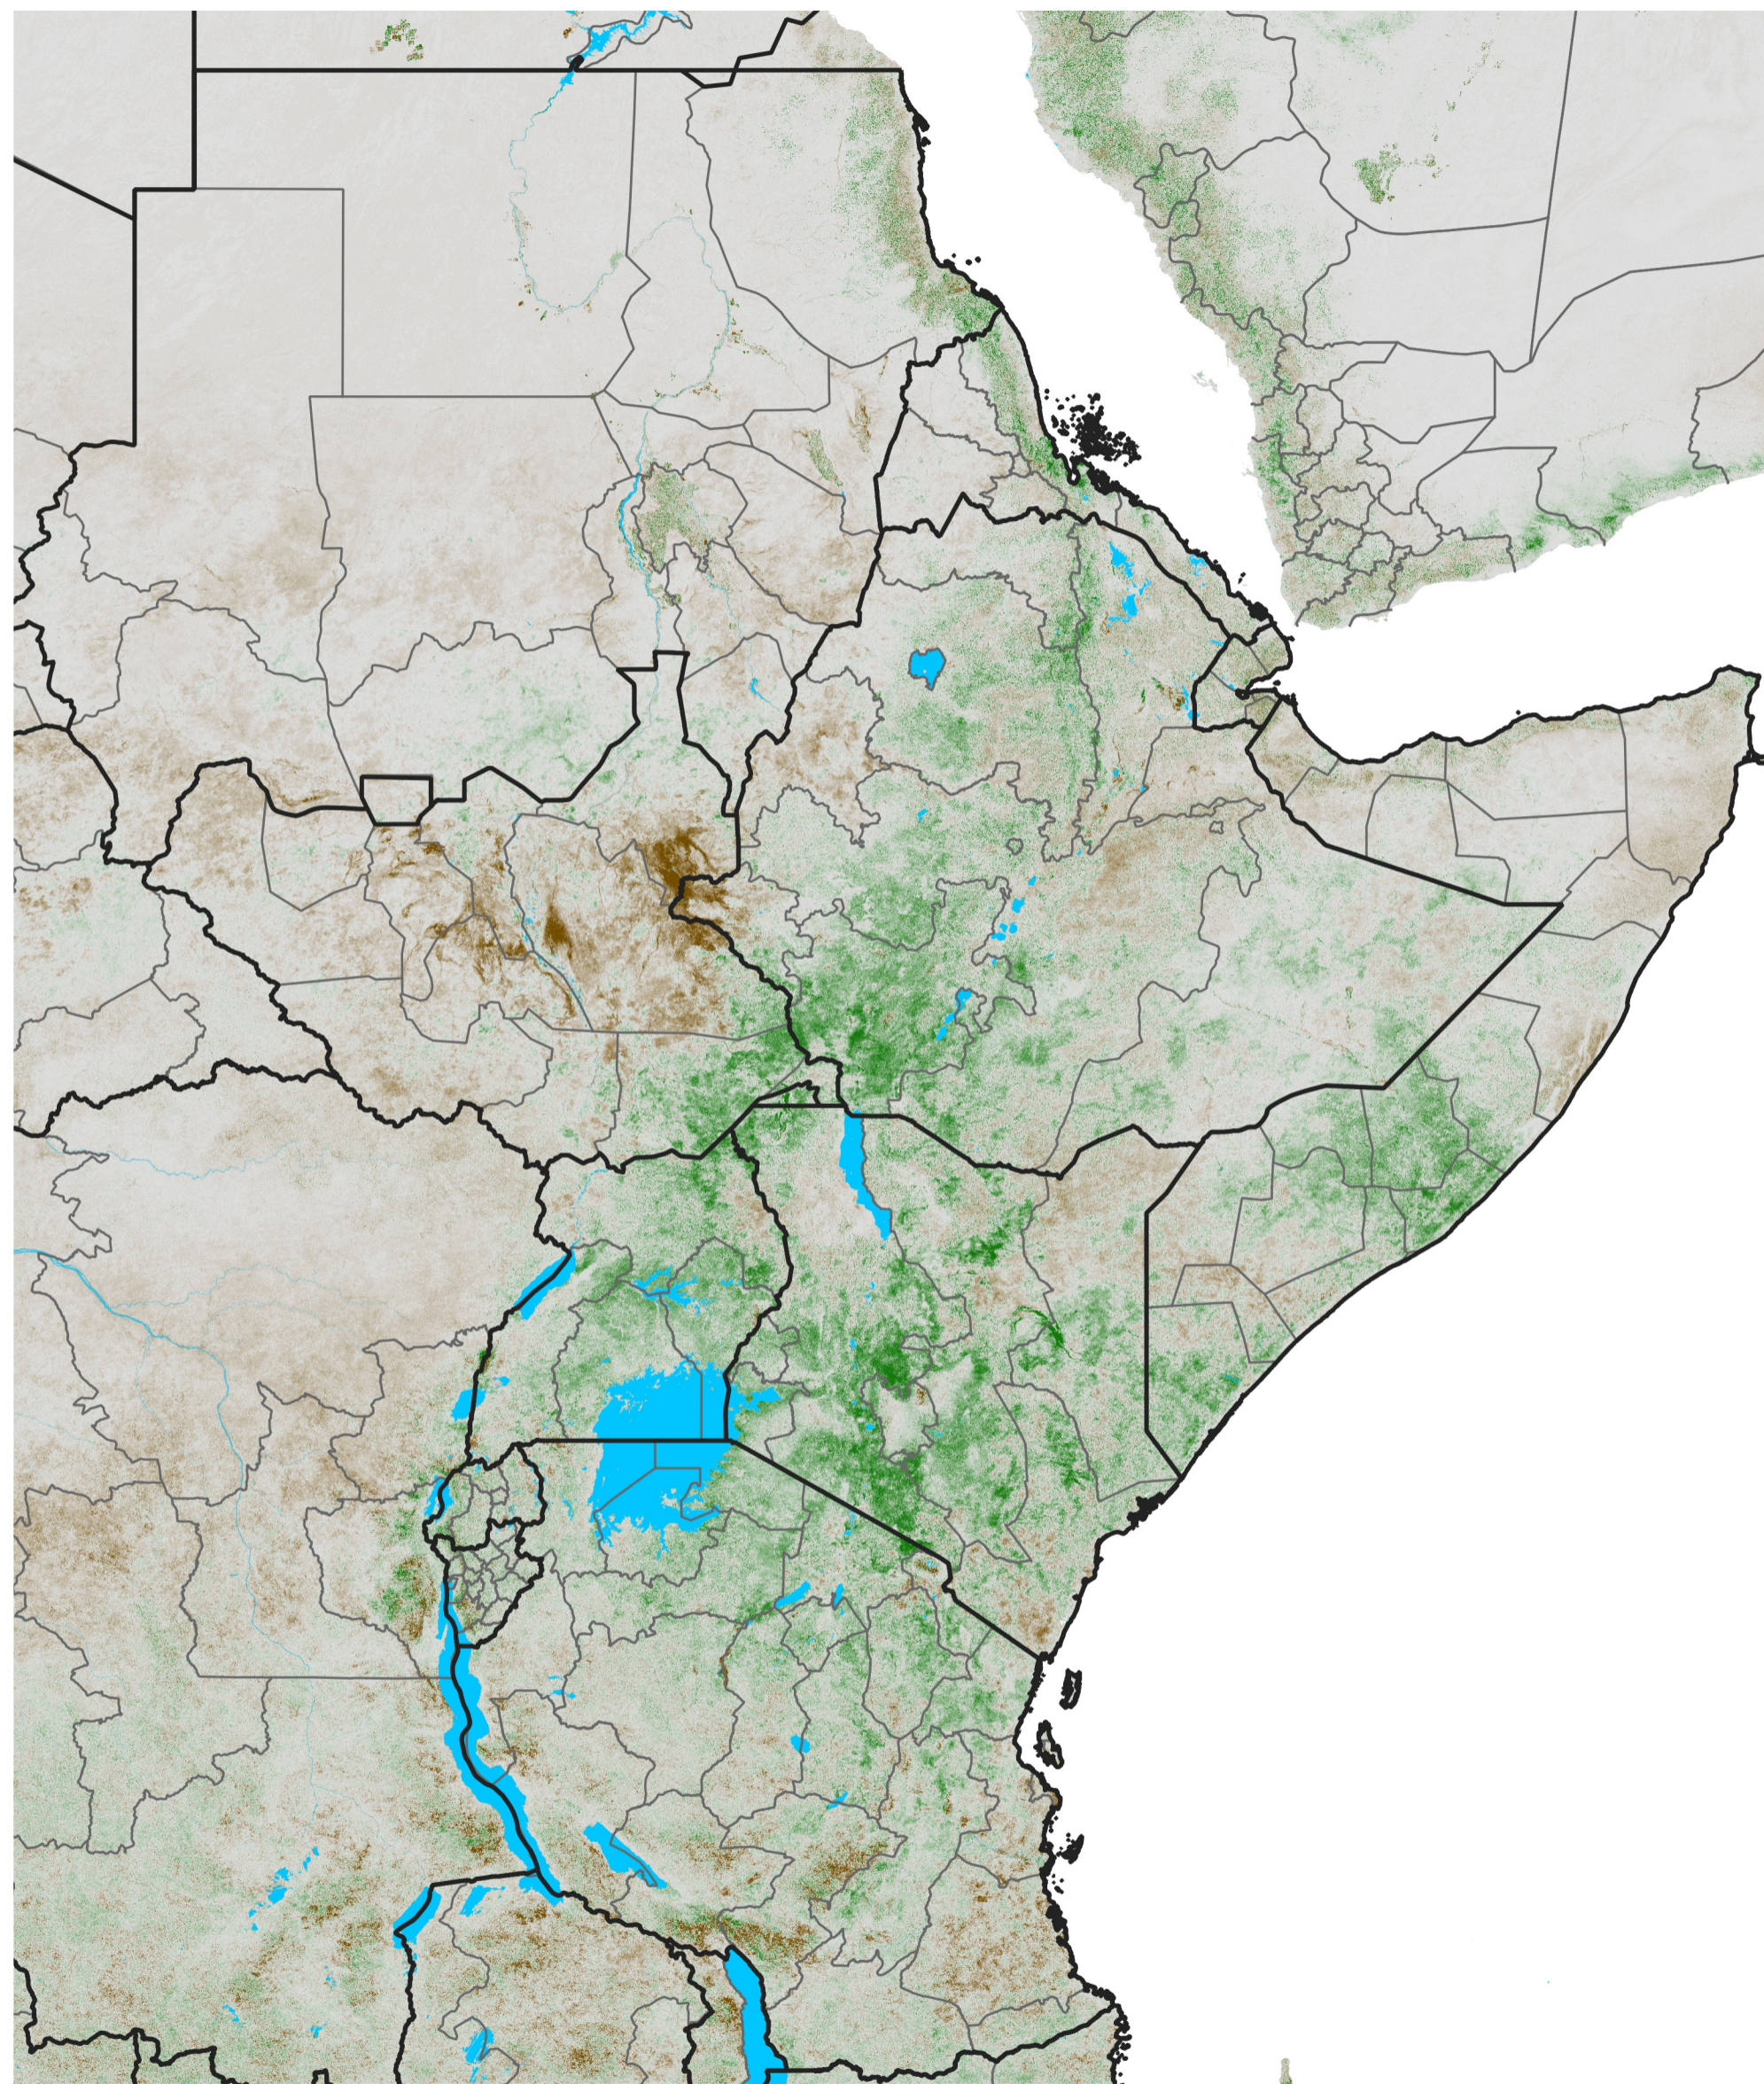

East Africa NDVI Anomaly

2016 minus Mean (2012 - 2021)

Period 05 / Jan 16 - 25, 2016

NDVI Anomaly

< -0.3 -0.2 -0.1 -0.05 0.05 0.1 0.2 >0.3

Negative

No Difference

Positive