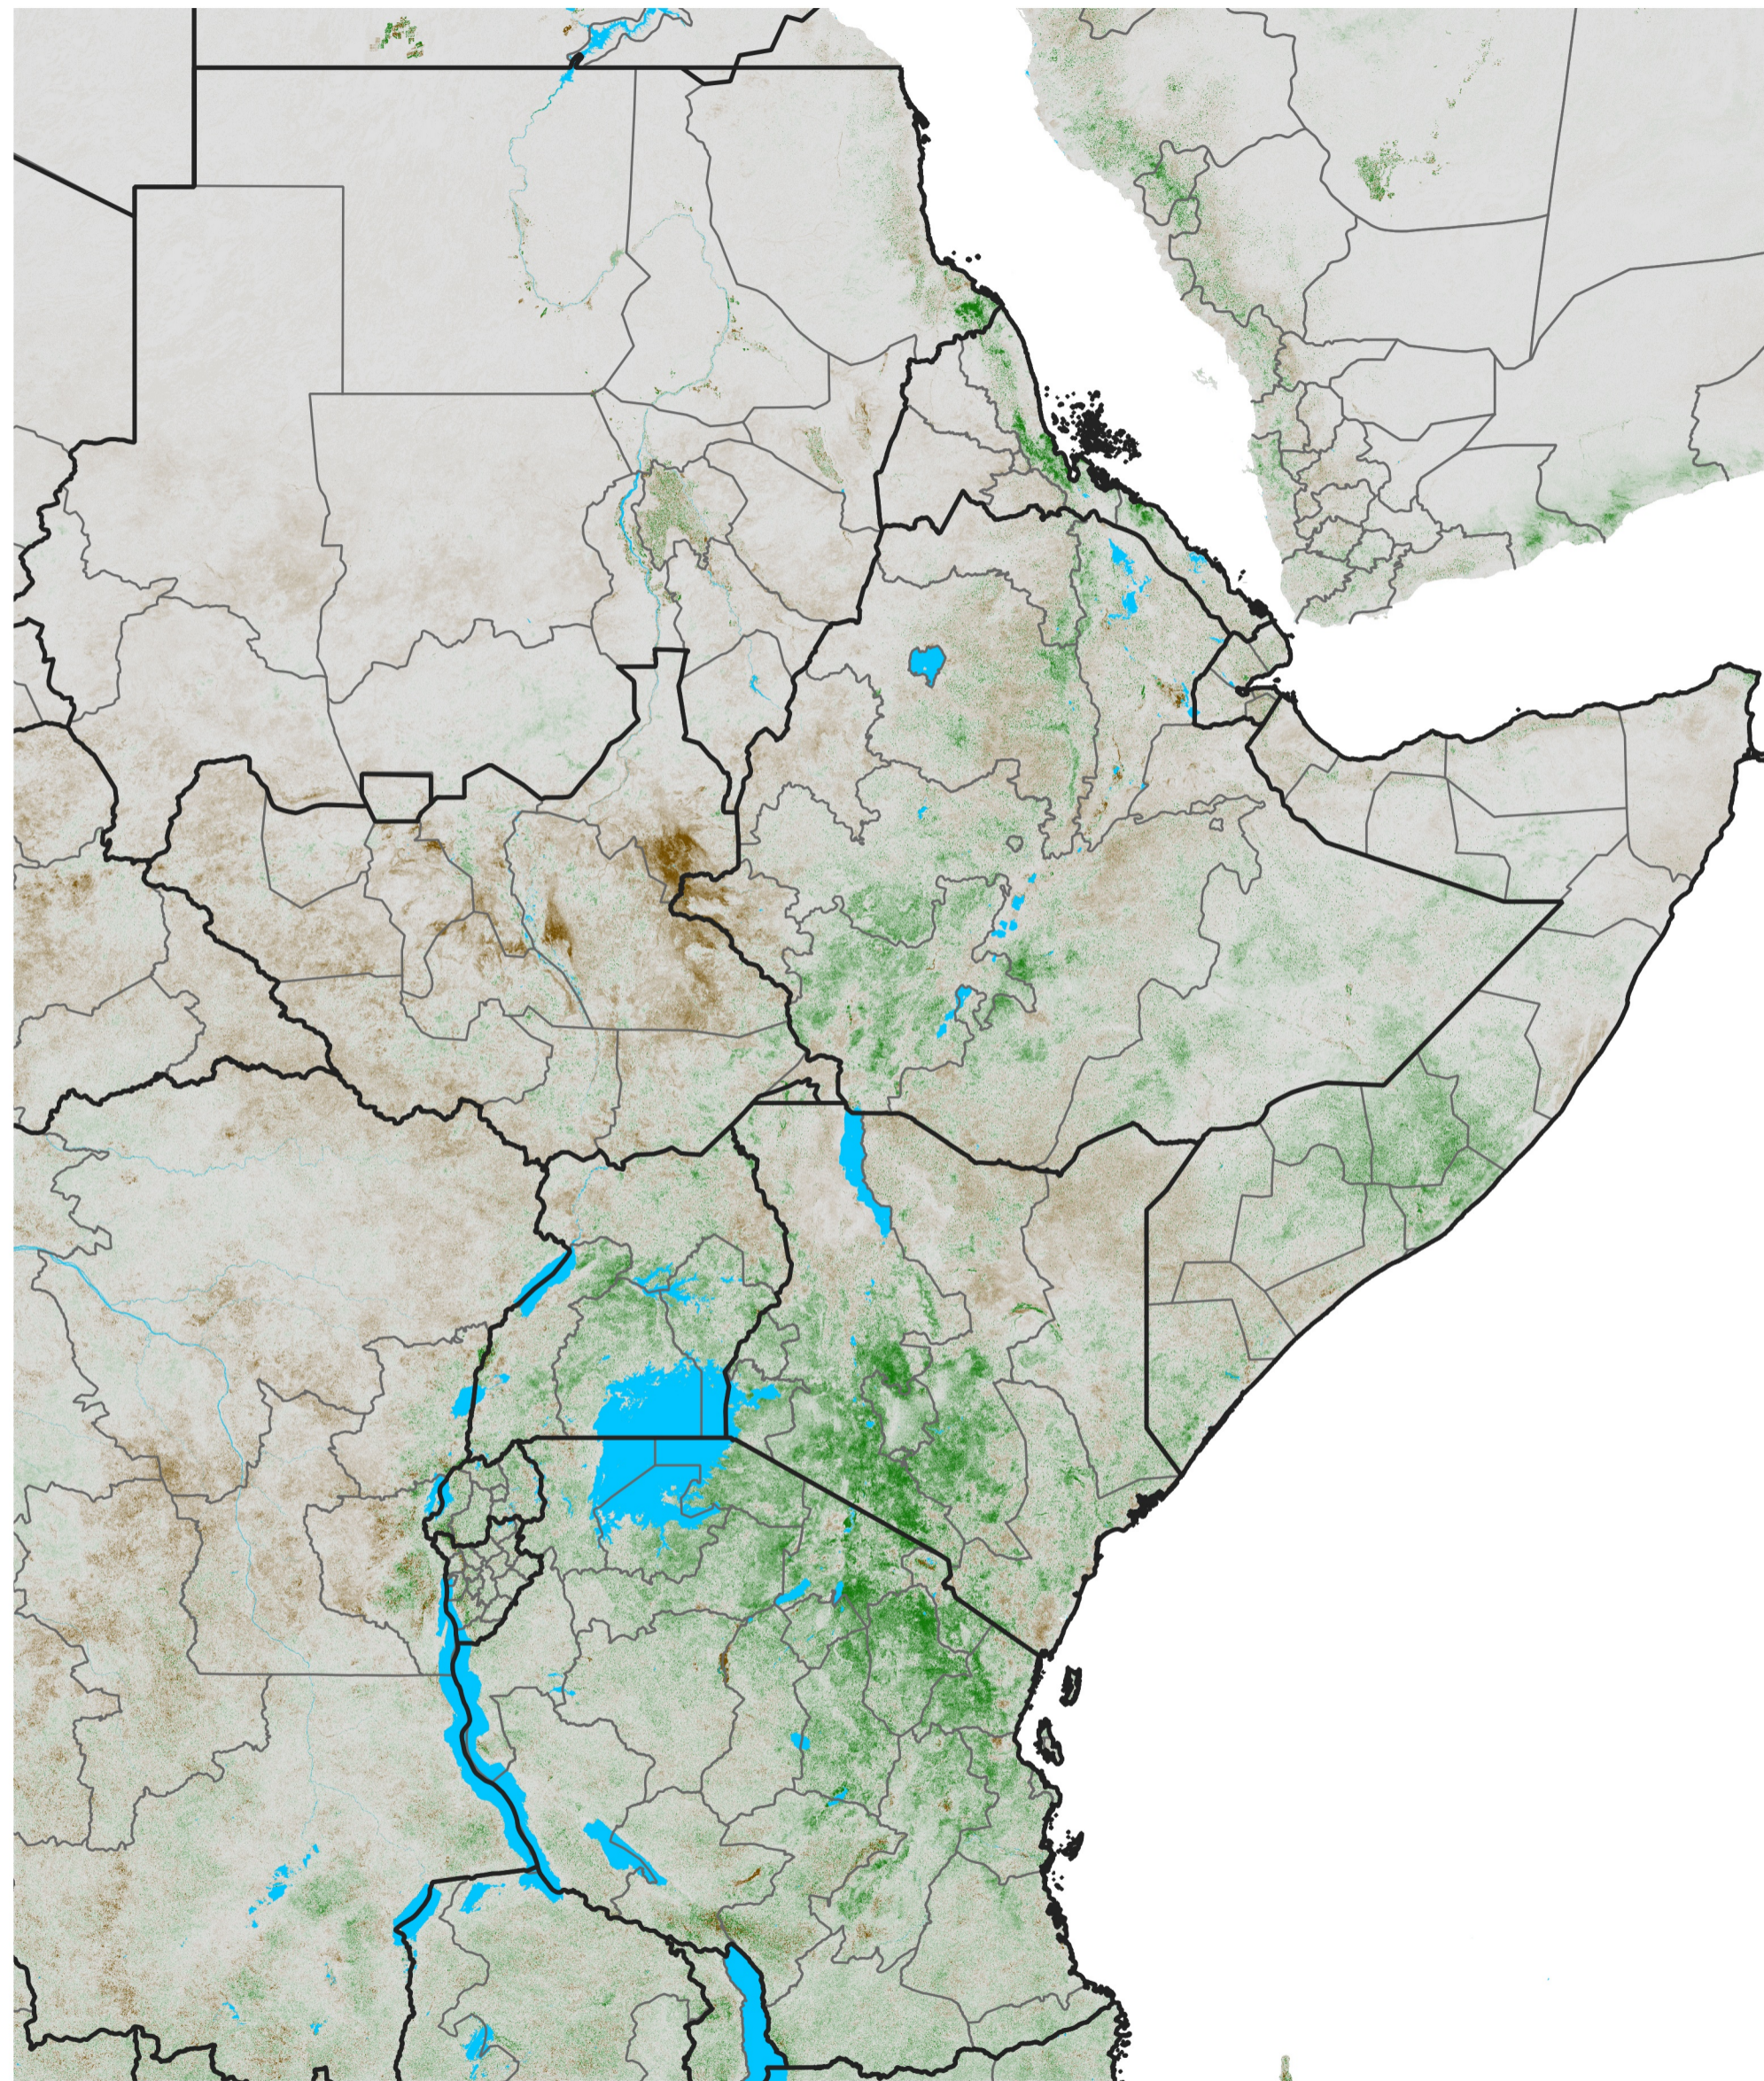

East Africa NDVI Anomaly

2016 minus Mean (2012 - 2021)

Period 11 / Feb 16 - 25, 2016

NDVI Anomaly

<math>< -0.3</math> -0.2 -0.1 -0.05 0.05 0.1 0.2 >0.3

Negative

No Difference

Positive