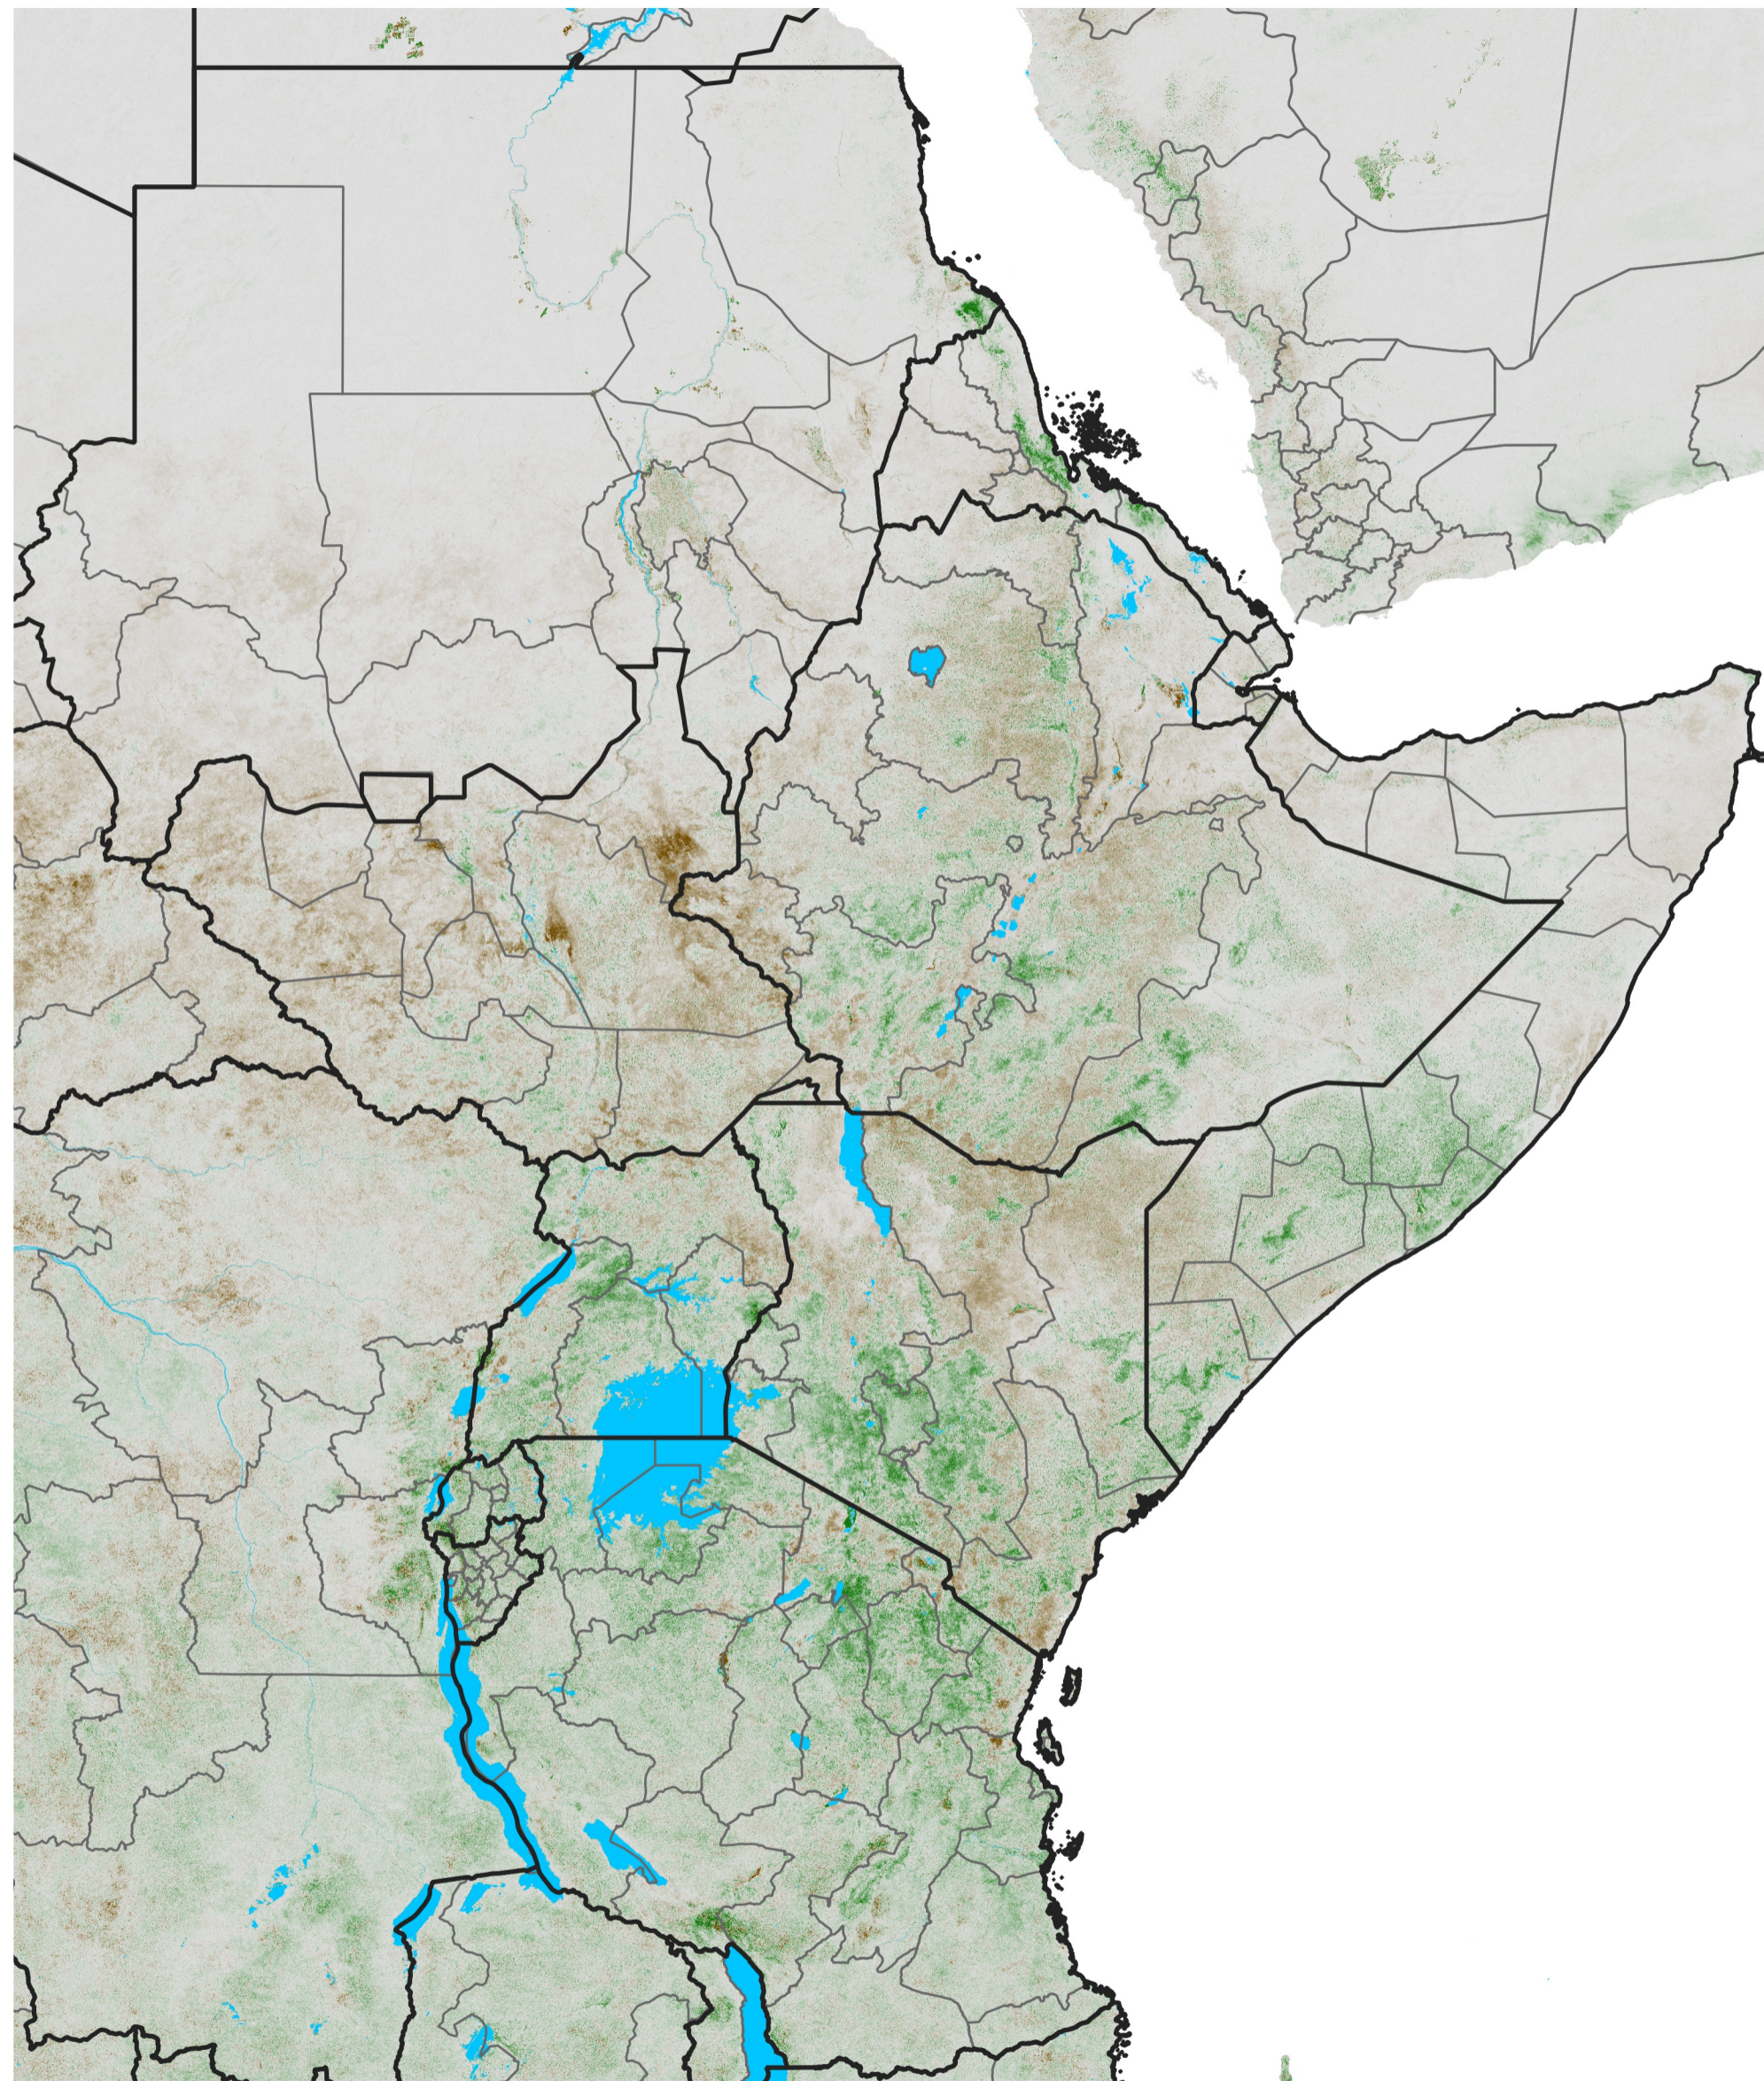

East Africa NDVI Anomaly

2016 minus Mean (2012 - 2021)

Period 15 / Mar 06 - 15, 2016

NDVI Anomaly

<math>< -0.3</math> -0.2 -0.1 -0.05 0.05 0.1 0.2 > 0.3

Negative

No Difference

Positive