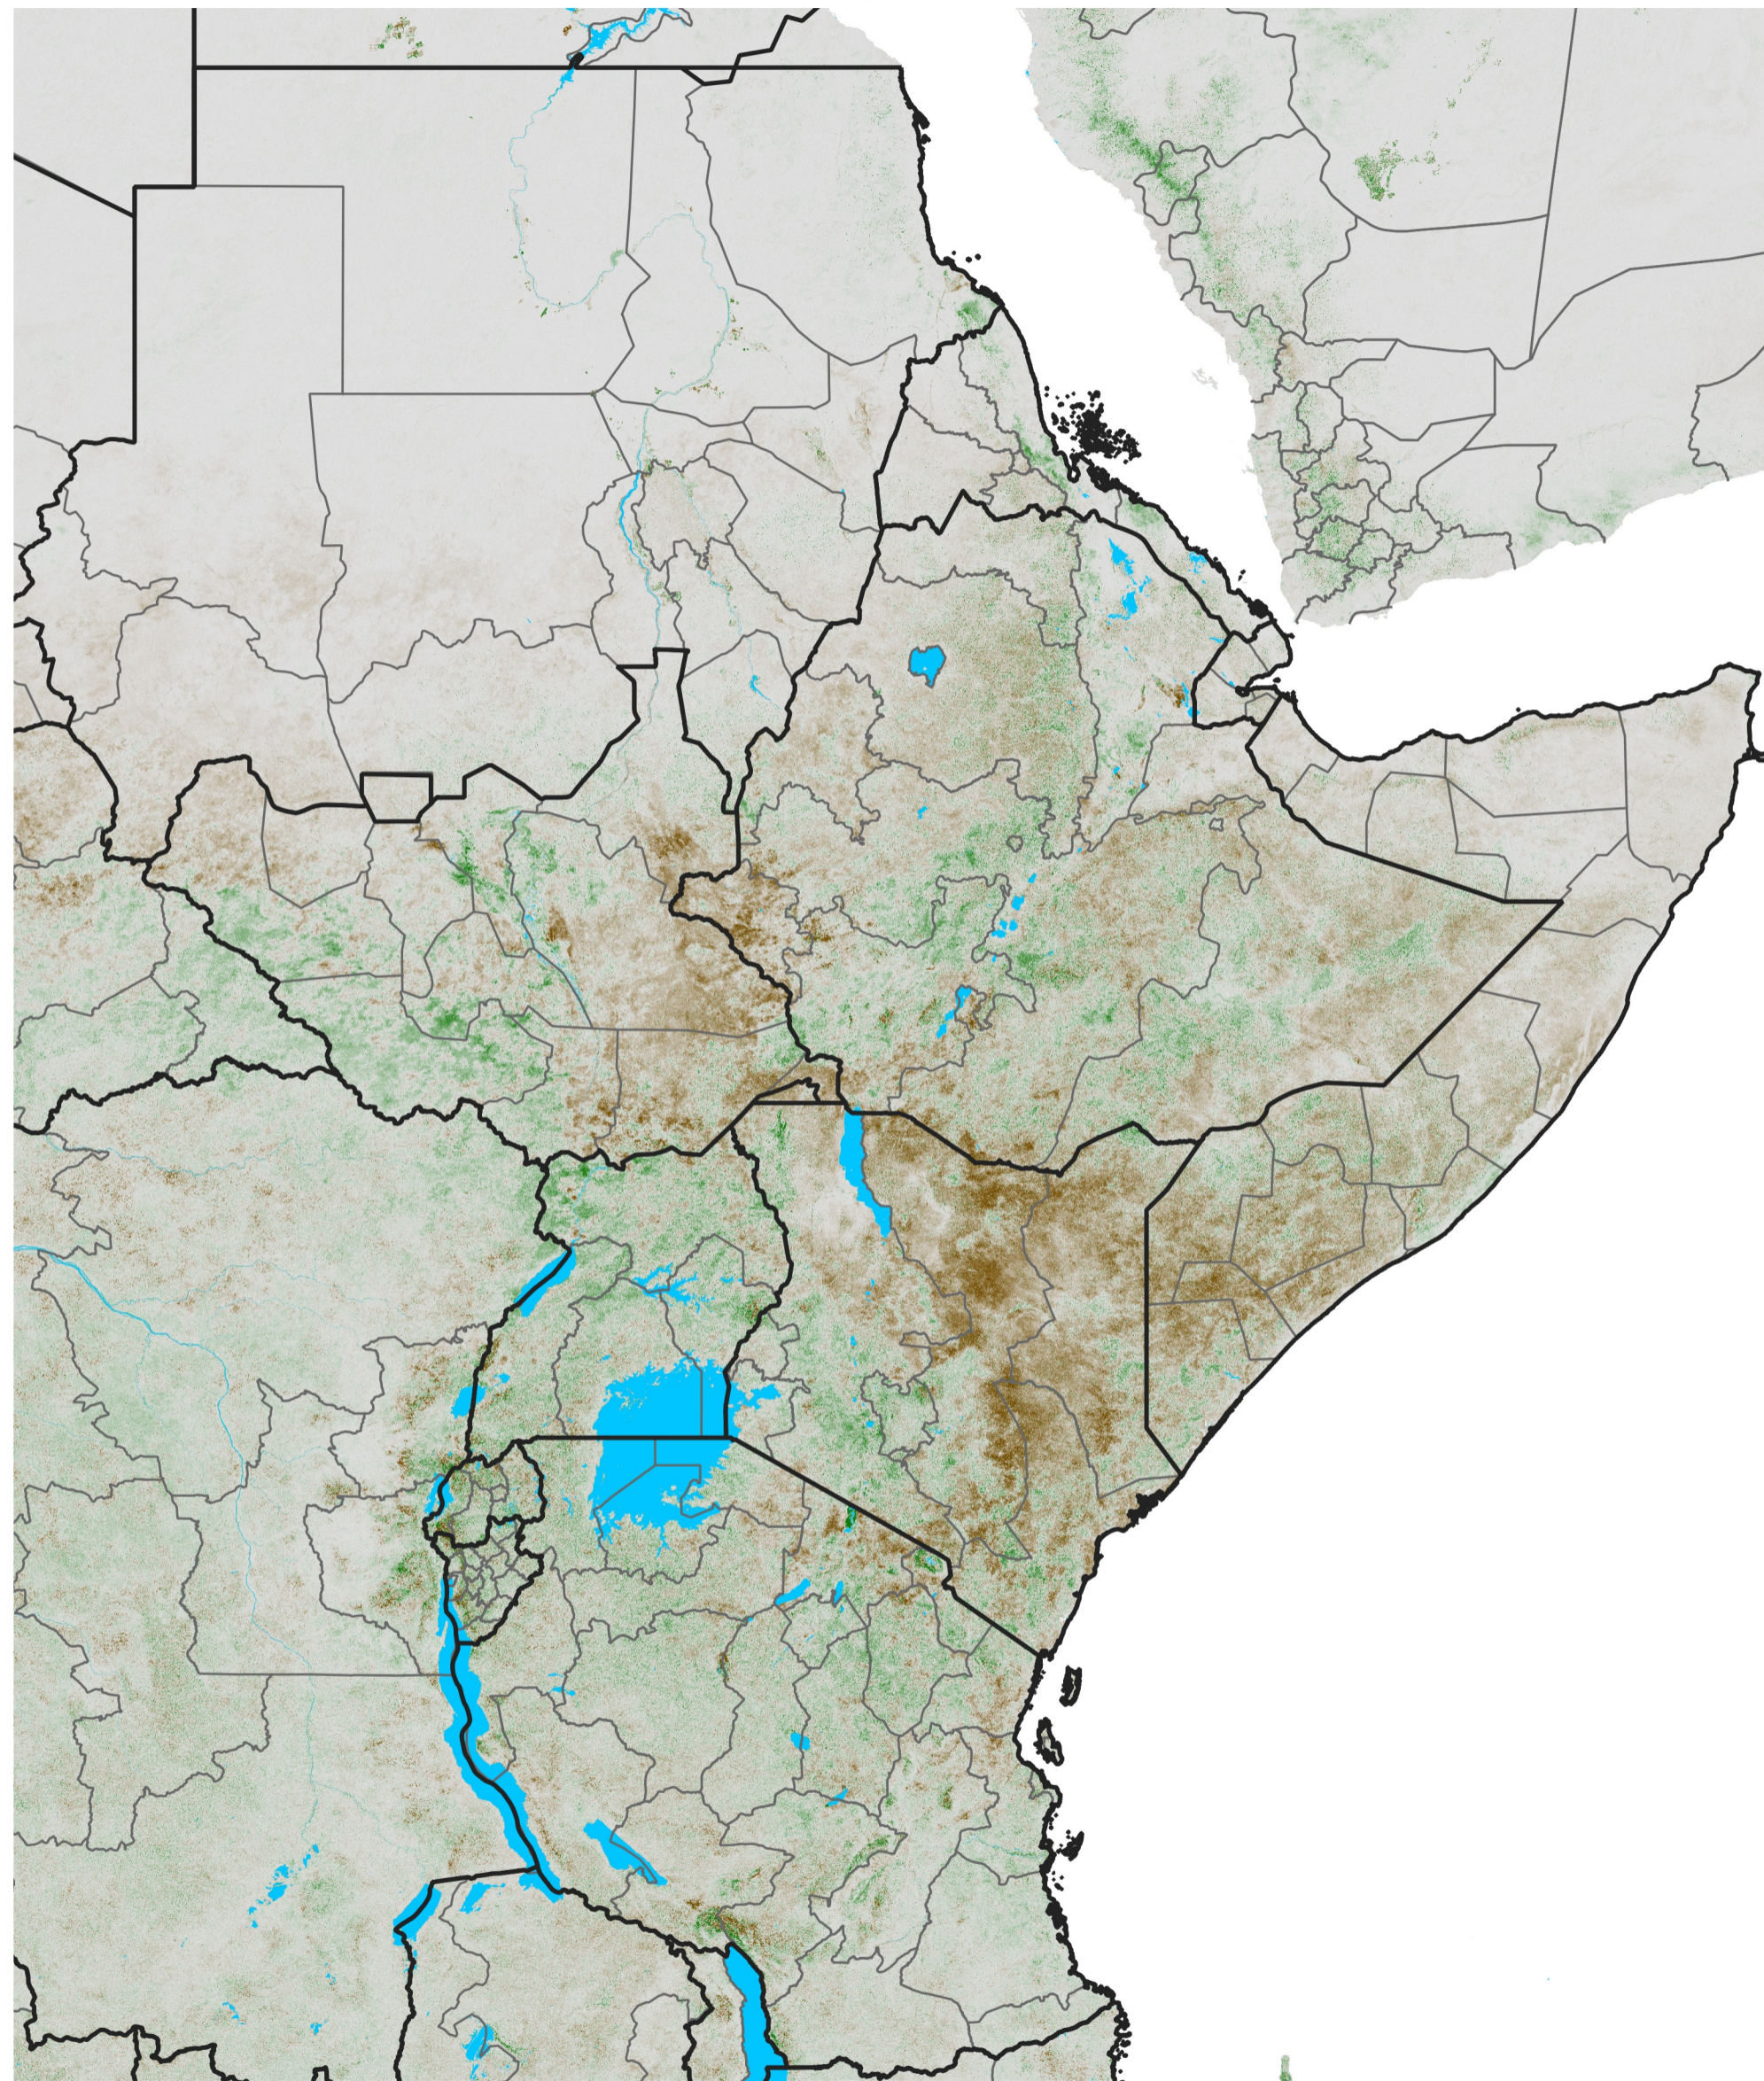

# East Africa NDVI Anomaly

2016 minus Mean (2012 - 2021)

Period 21 / Apr 06 - 15, 2016

### NDVI Anomaly

< -0.3   -0.2   -0.1   -0.05   0.05   0.1   0.2   >0.3

Negative

No Difference

Positive