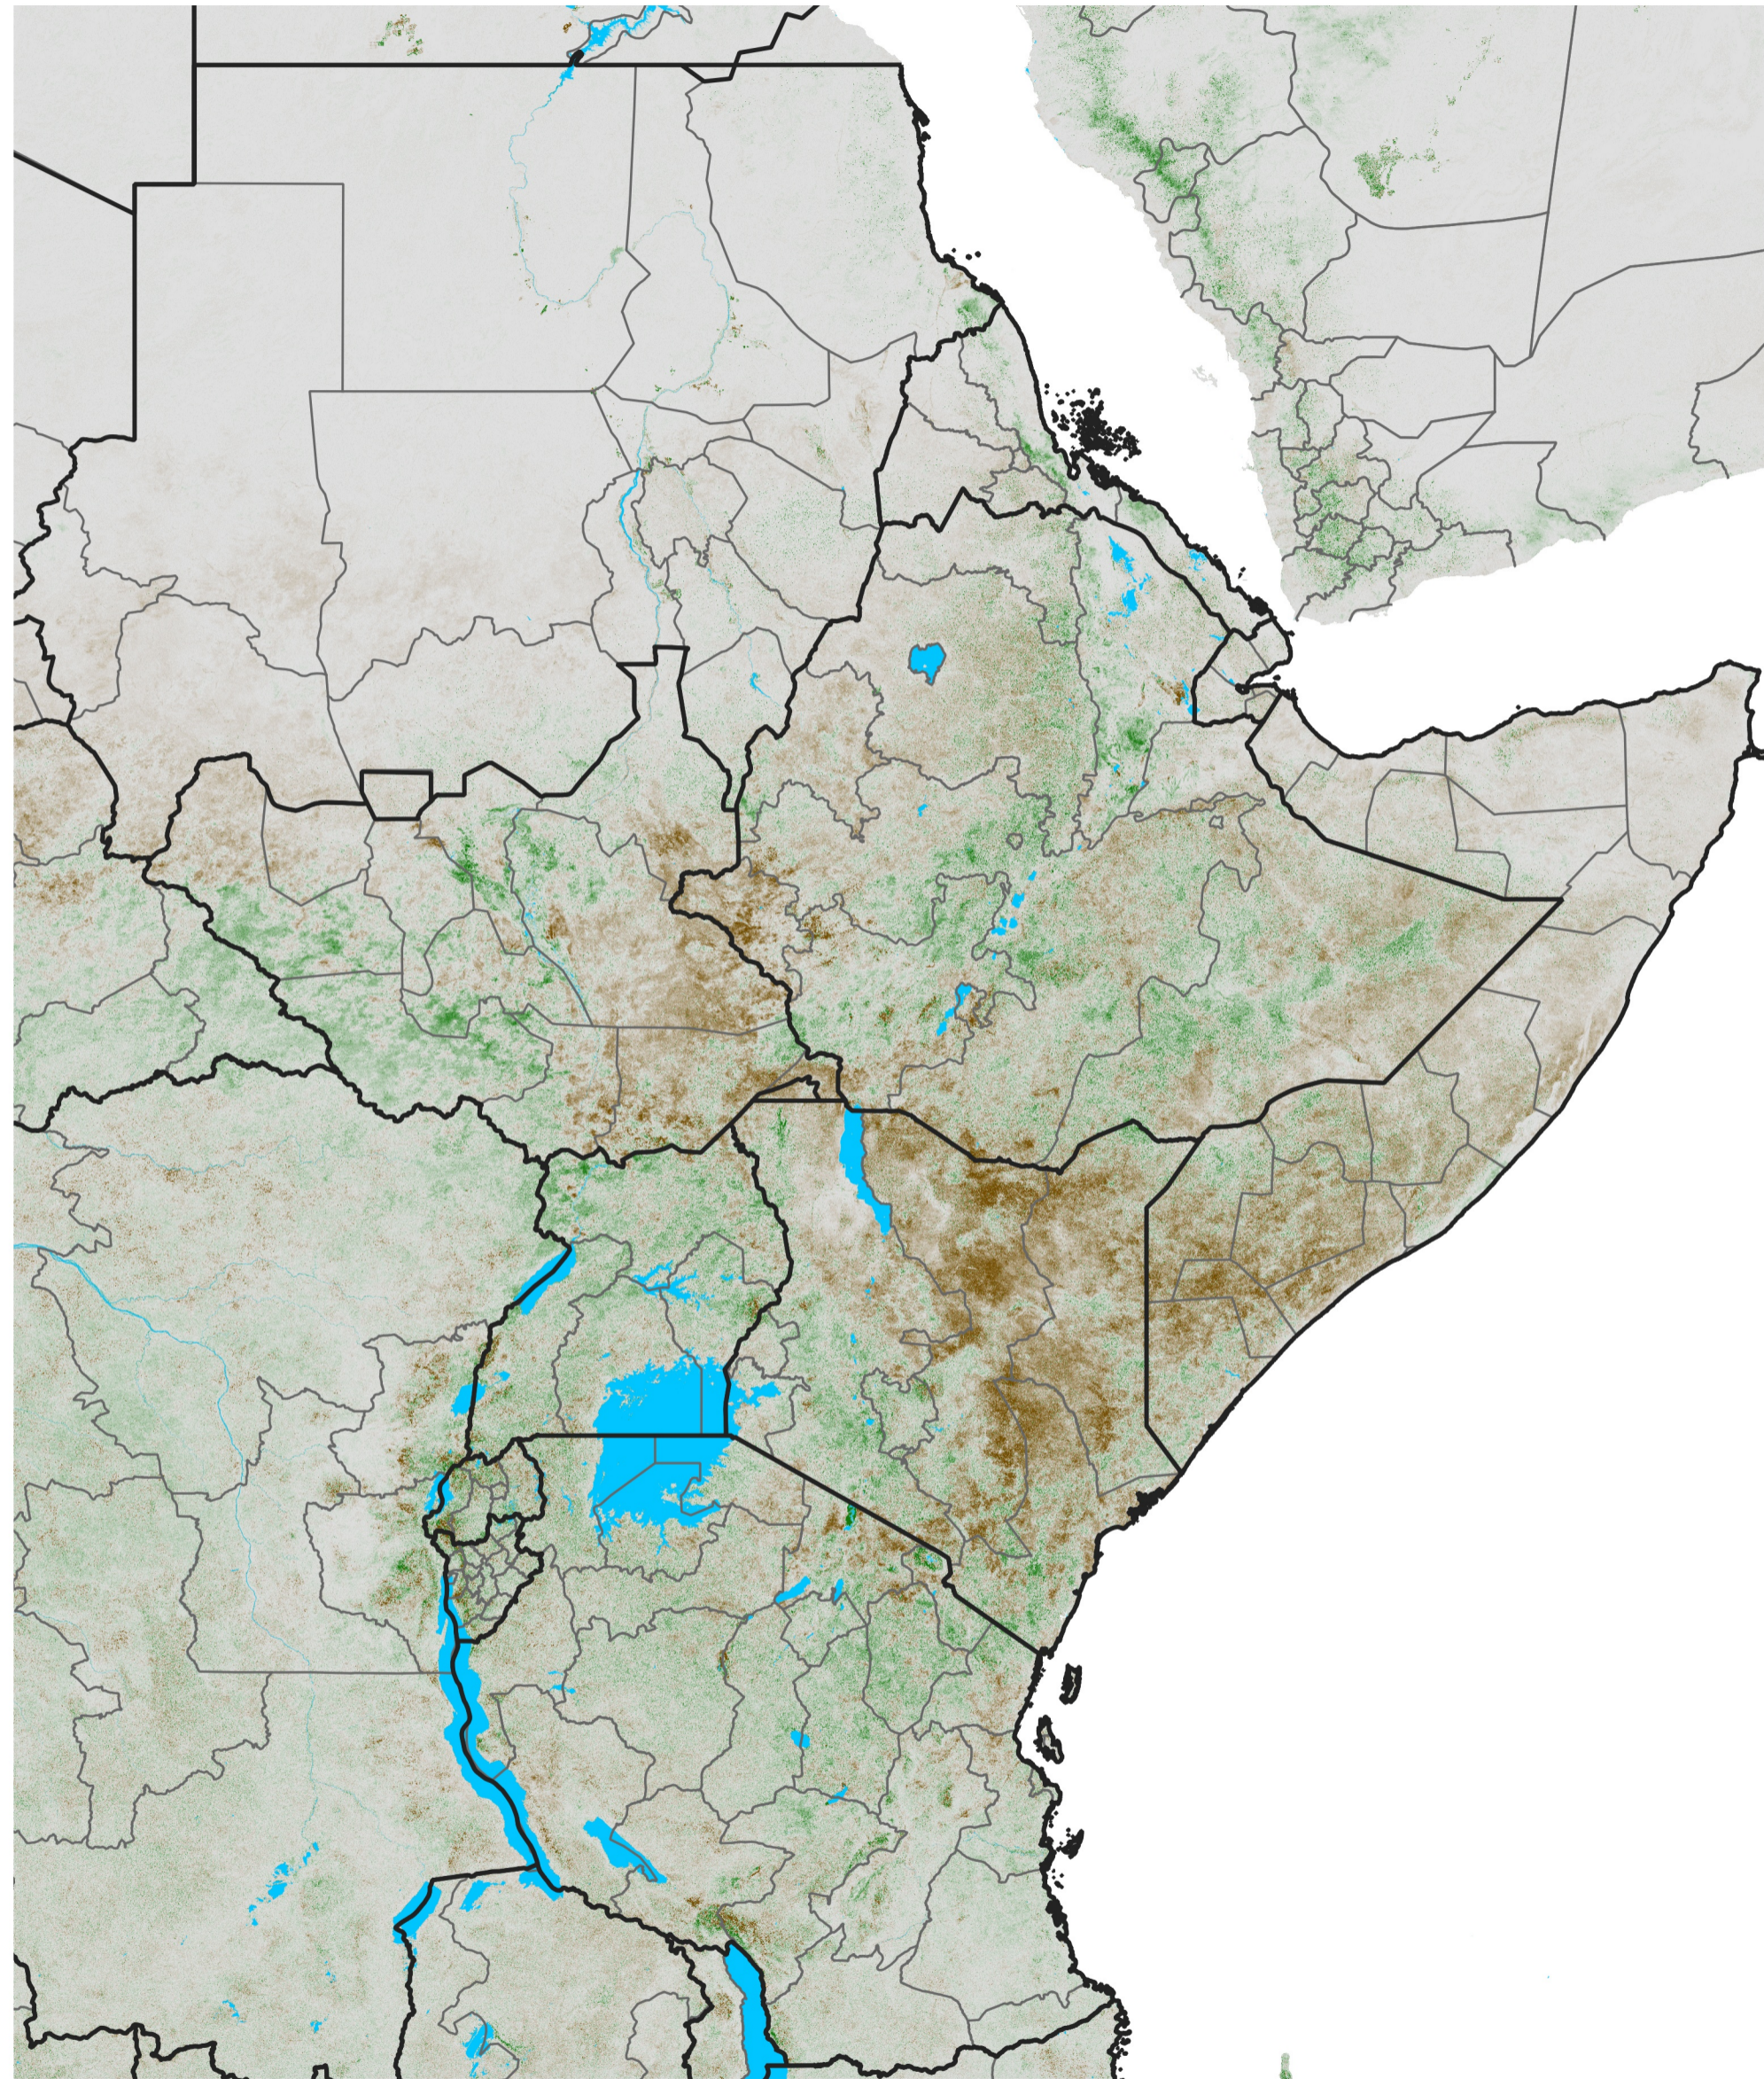

East Africa NDVI Anomaly

2016 minus Mean (2012 - 2021)

Period 22 / Apr 11 - 20, 2016

NDVI Anomaly

<math>< -0.3</math> -0.2 -0.1 -0.05 0.05 0.1 0.2 > 0.3

Negative

No Difference

Positive