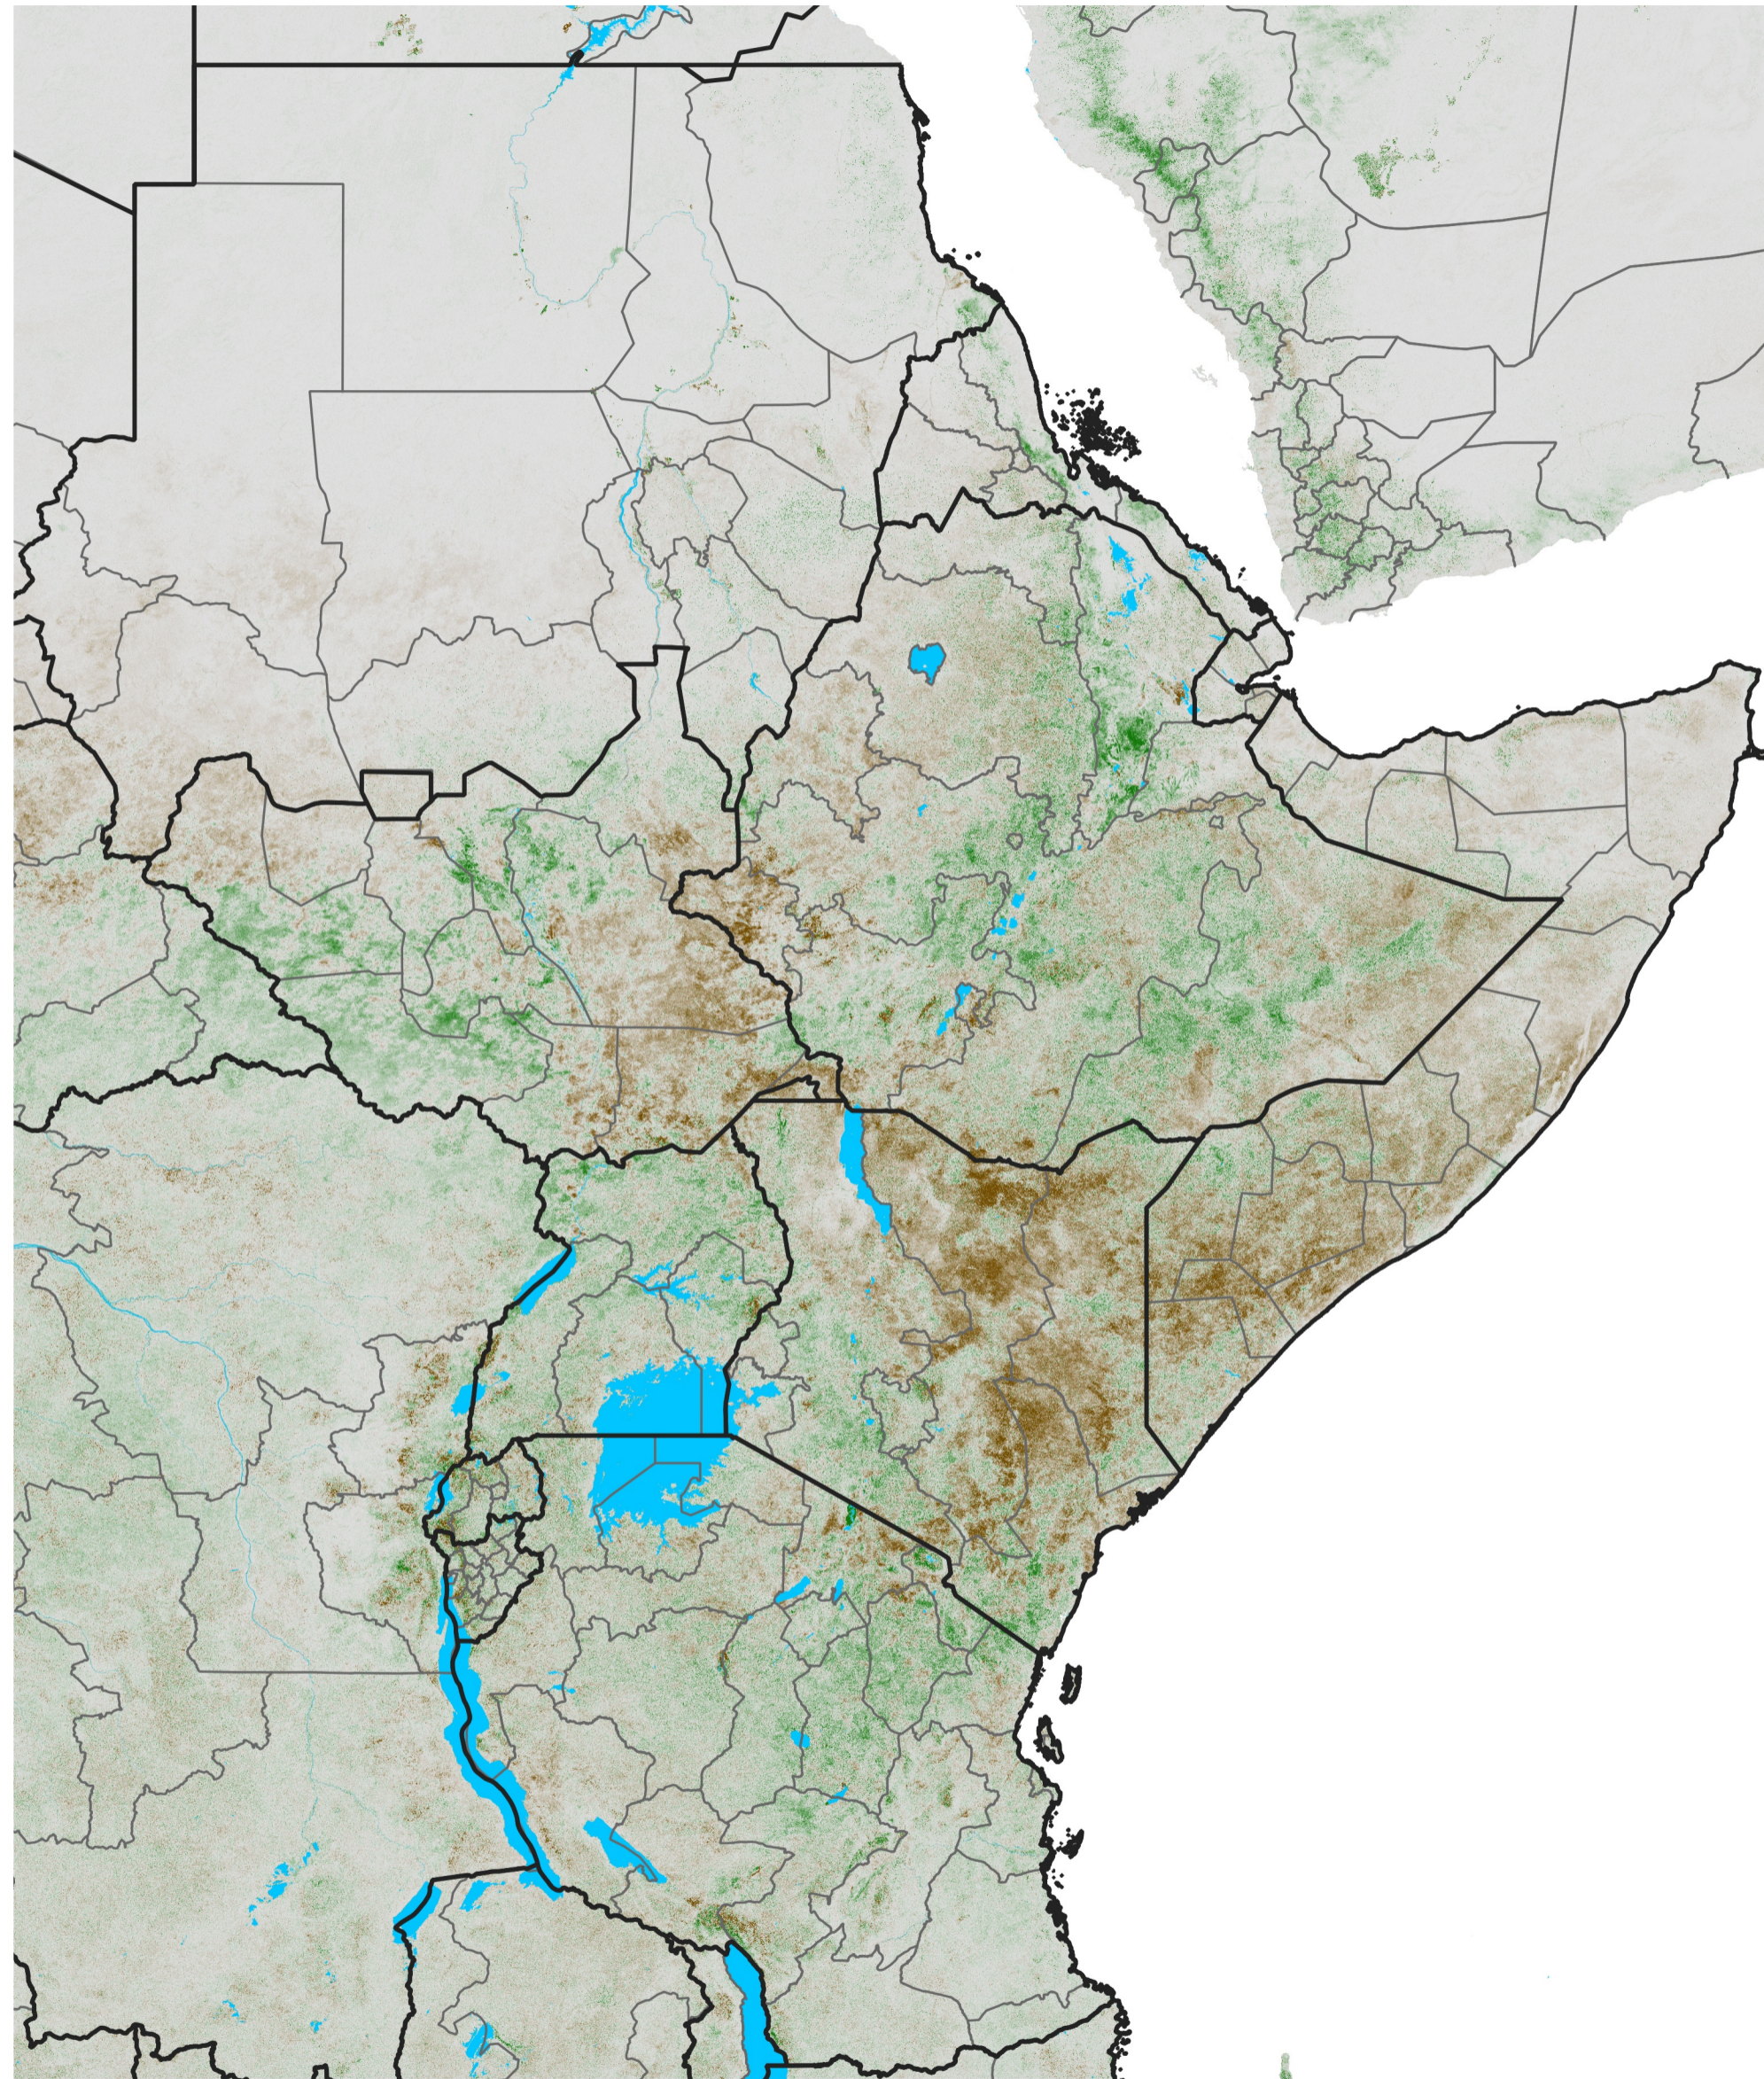

East Africa NDVI Anomaly

2016 minus Mean (2012 - 2021)

Period 23 / Apr 16 - 25, 2016

NDVI Anomaly

< -0.3 -0.2 -0.1 -0.05 0.05 0.1 0.2 >0.3

Negative

No Difference

Positive