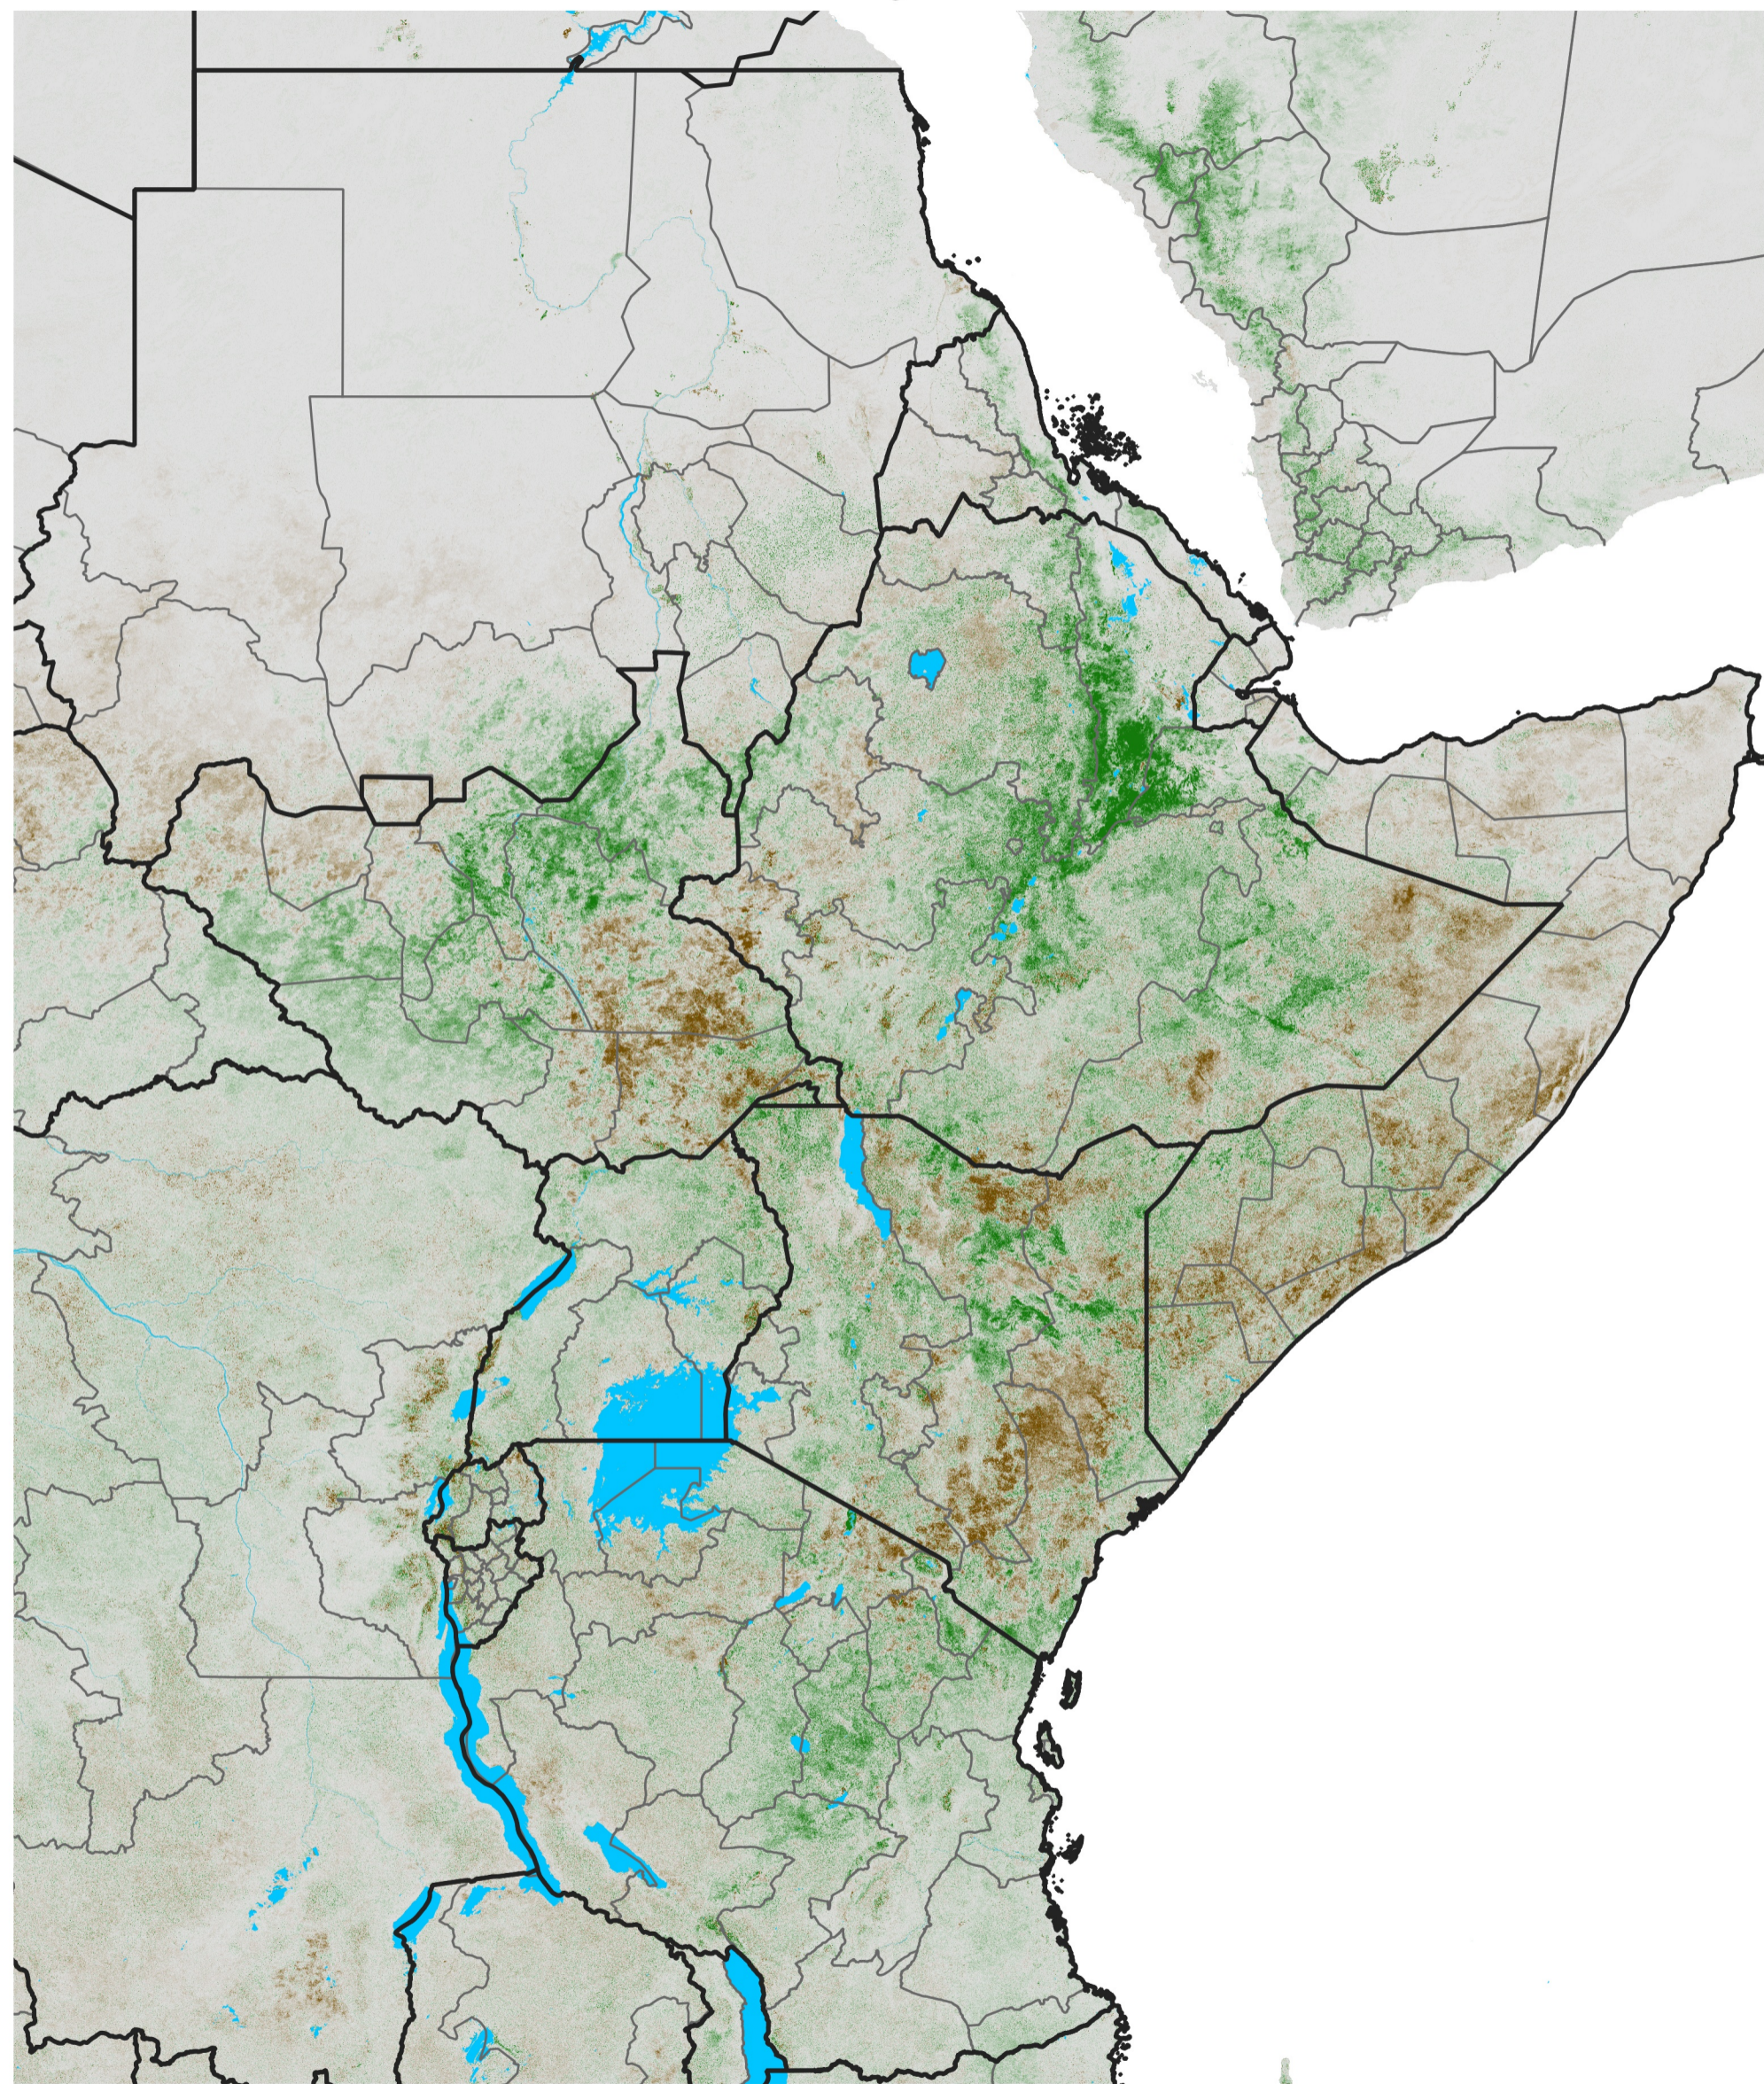

# East Africa NDVI Anomaly

2016 minus Mean (2012 - 2021)

Period 27 / May 06 - 15, 2016

## NDVI Anomaly

< -0.3   -0.2   -0.1   -0.05   0.05   0.1   0.2   >0.3

Negative

No Difference

Positive