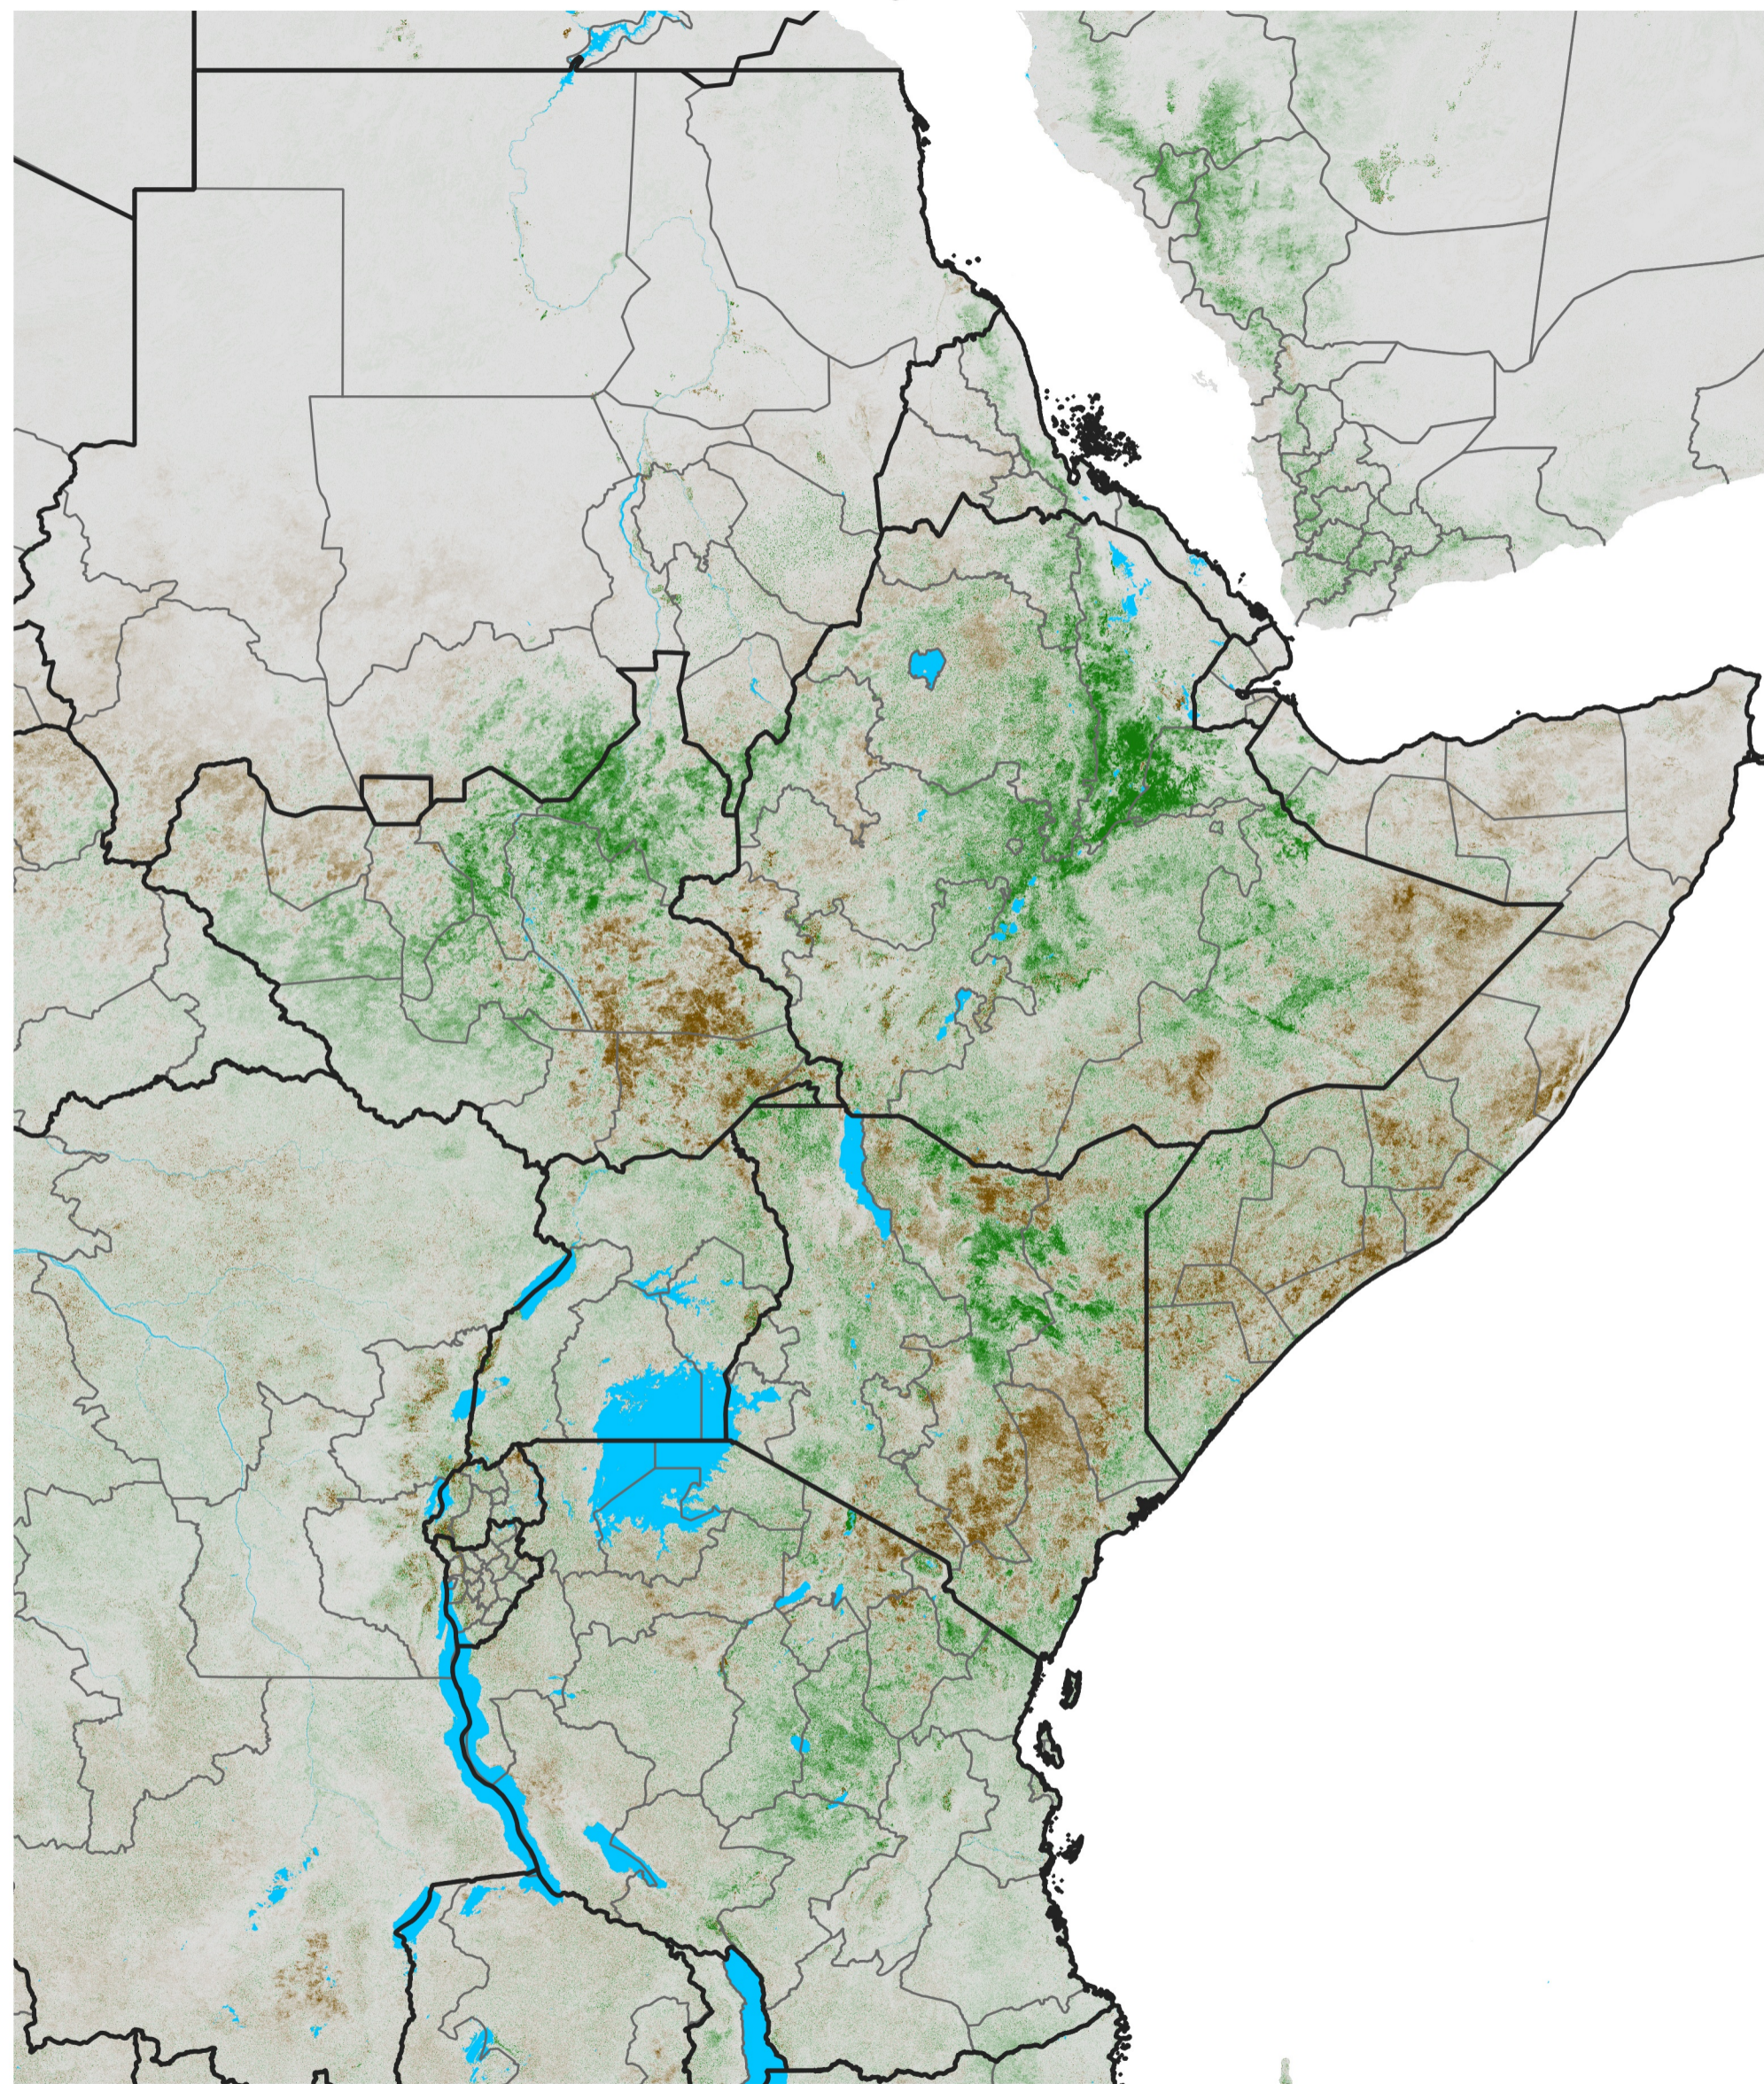

East Africa NDVI Anomaly

2016 minus Mean (2012 - 2021)

Period 28 / May 11 - 20, 2016

NDVI Anomaly

<math>< -0.3</math> -0.2 -0.1 -0.05 0.05 0.1 0.2 >0.3

Negative

No Difference

Positive