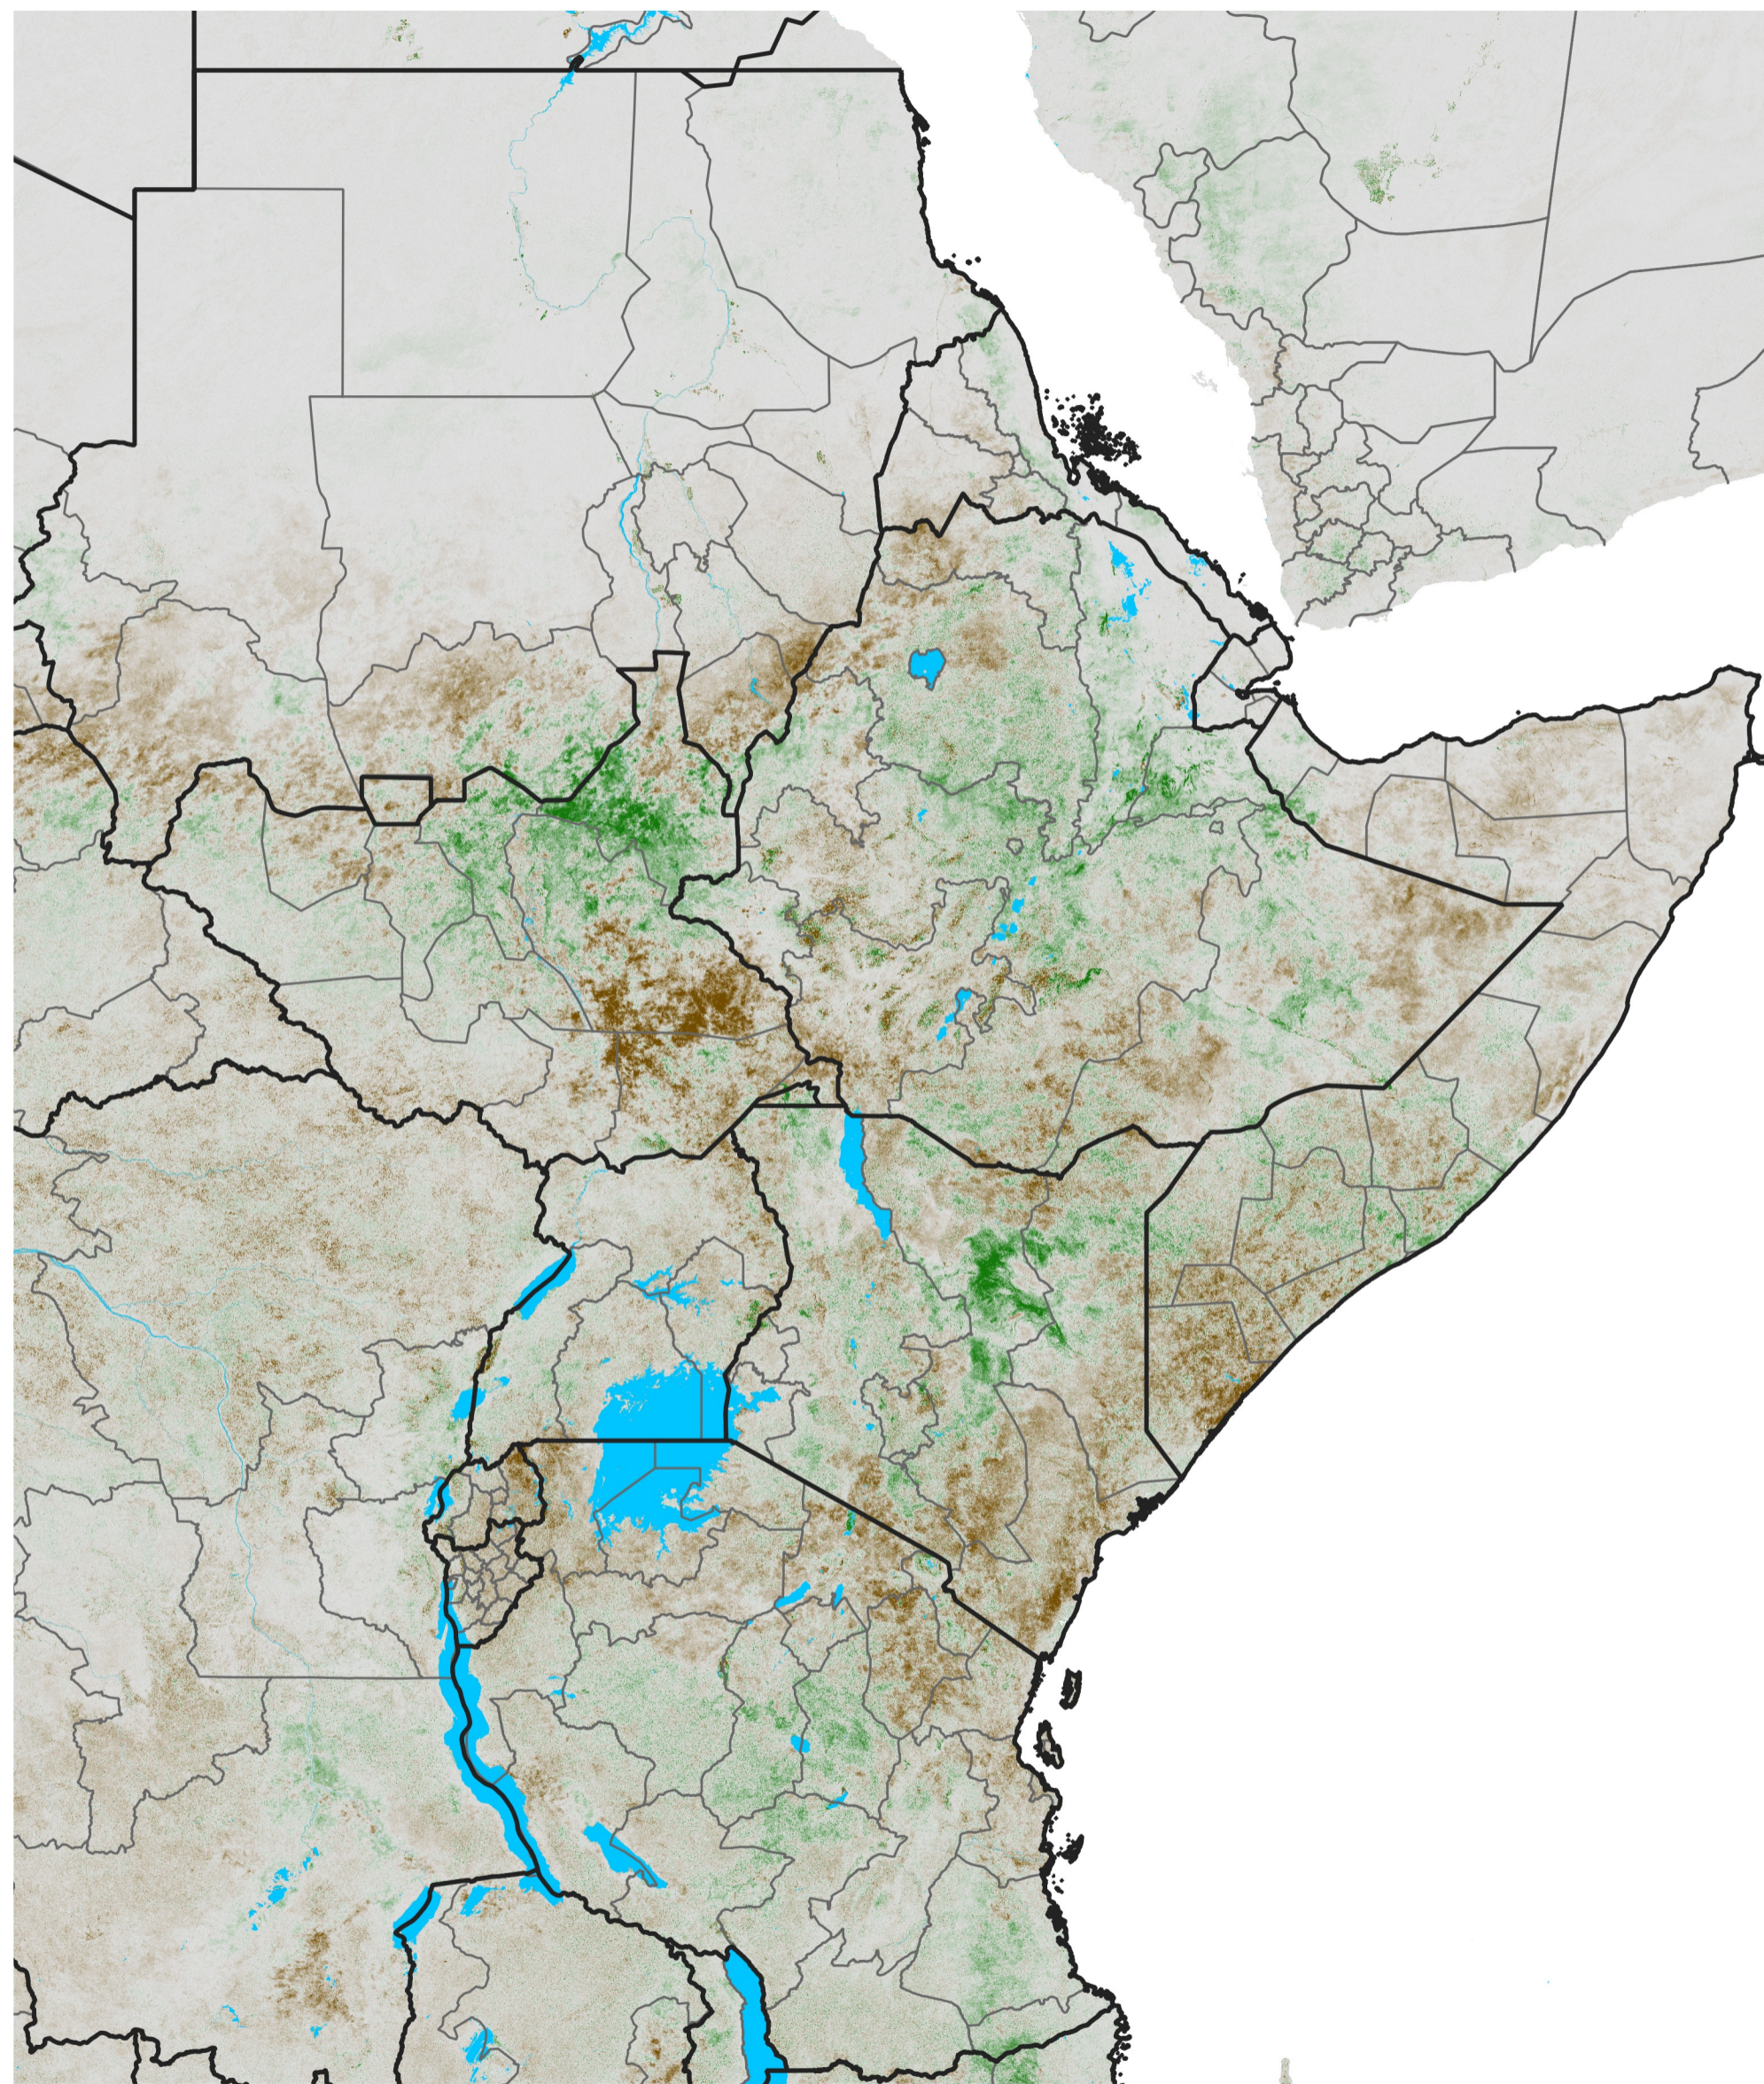

East Africa NDVI Anomaly

2016 minus Mean (2012 - 2021)

Period 34 / Jun 11 - 20, 2016

NDVI Anomaly

<math>< -0.3</math> -0.2 -0.1 -0.05 0.05 0.1 0.2 >0.3

Negative

No Difference

Positive