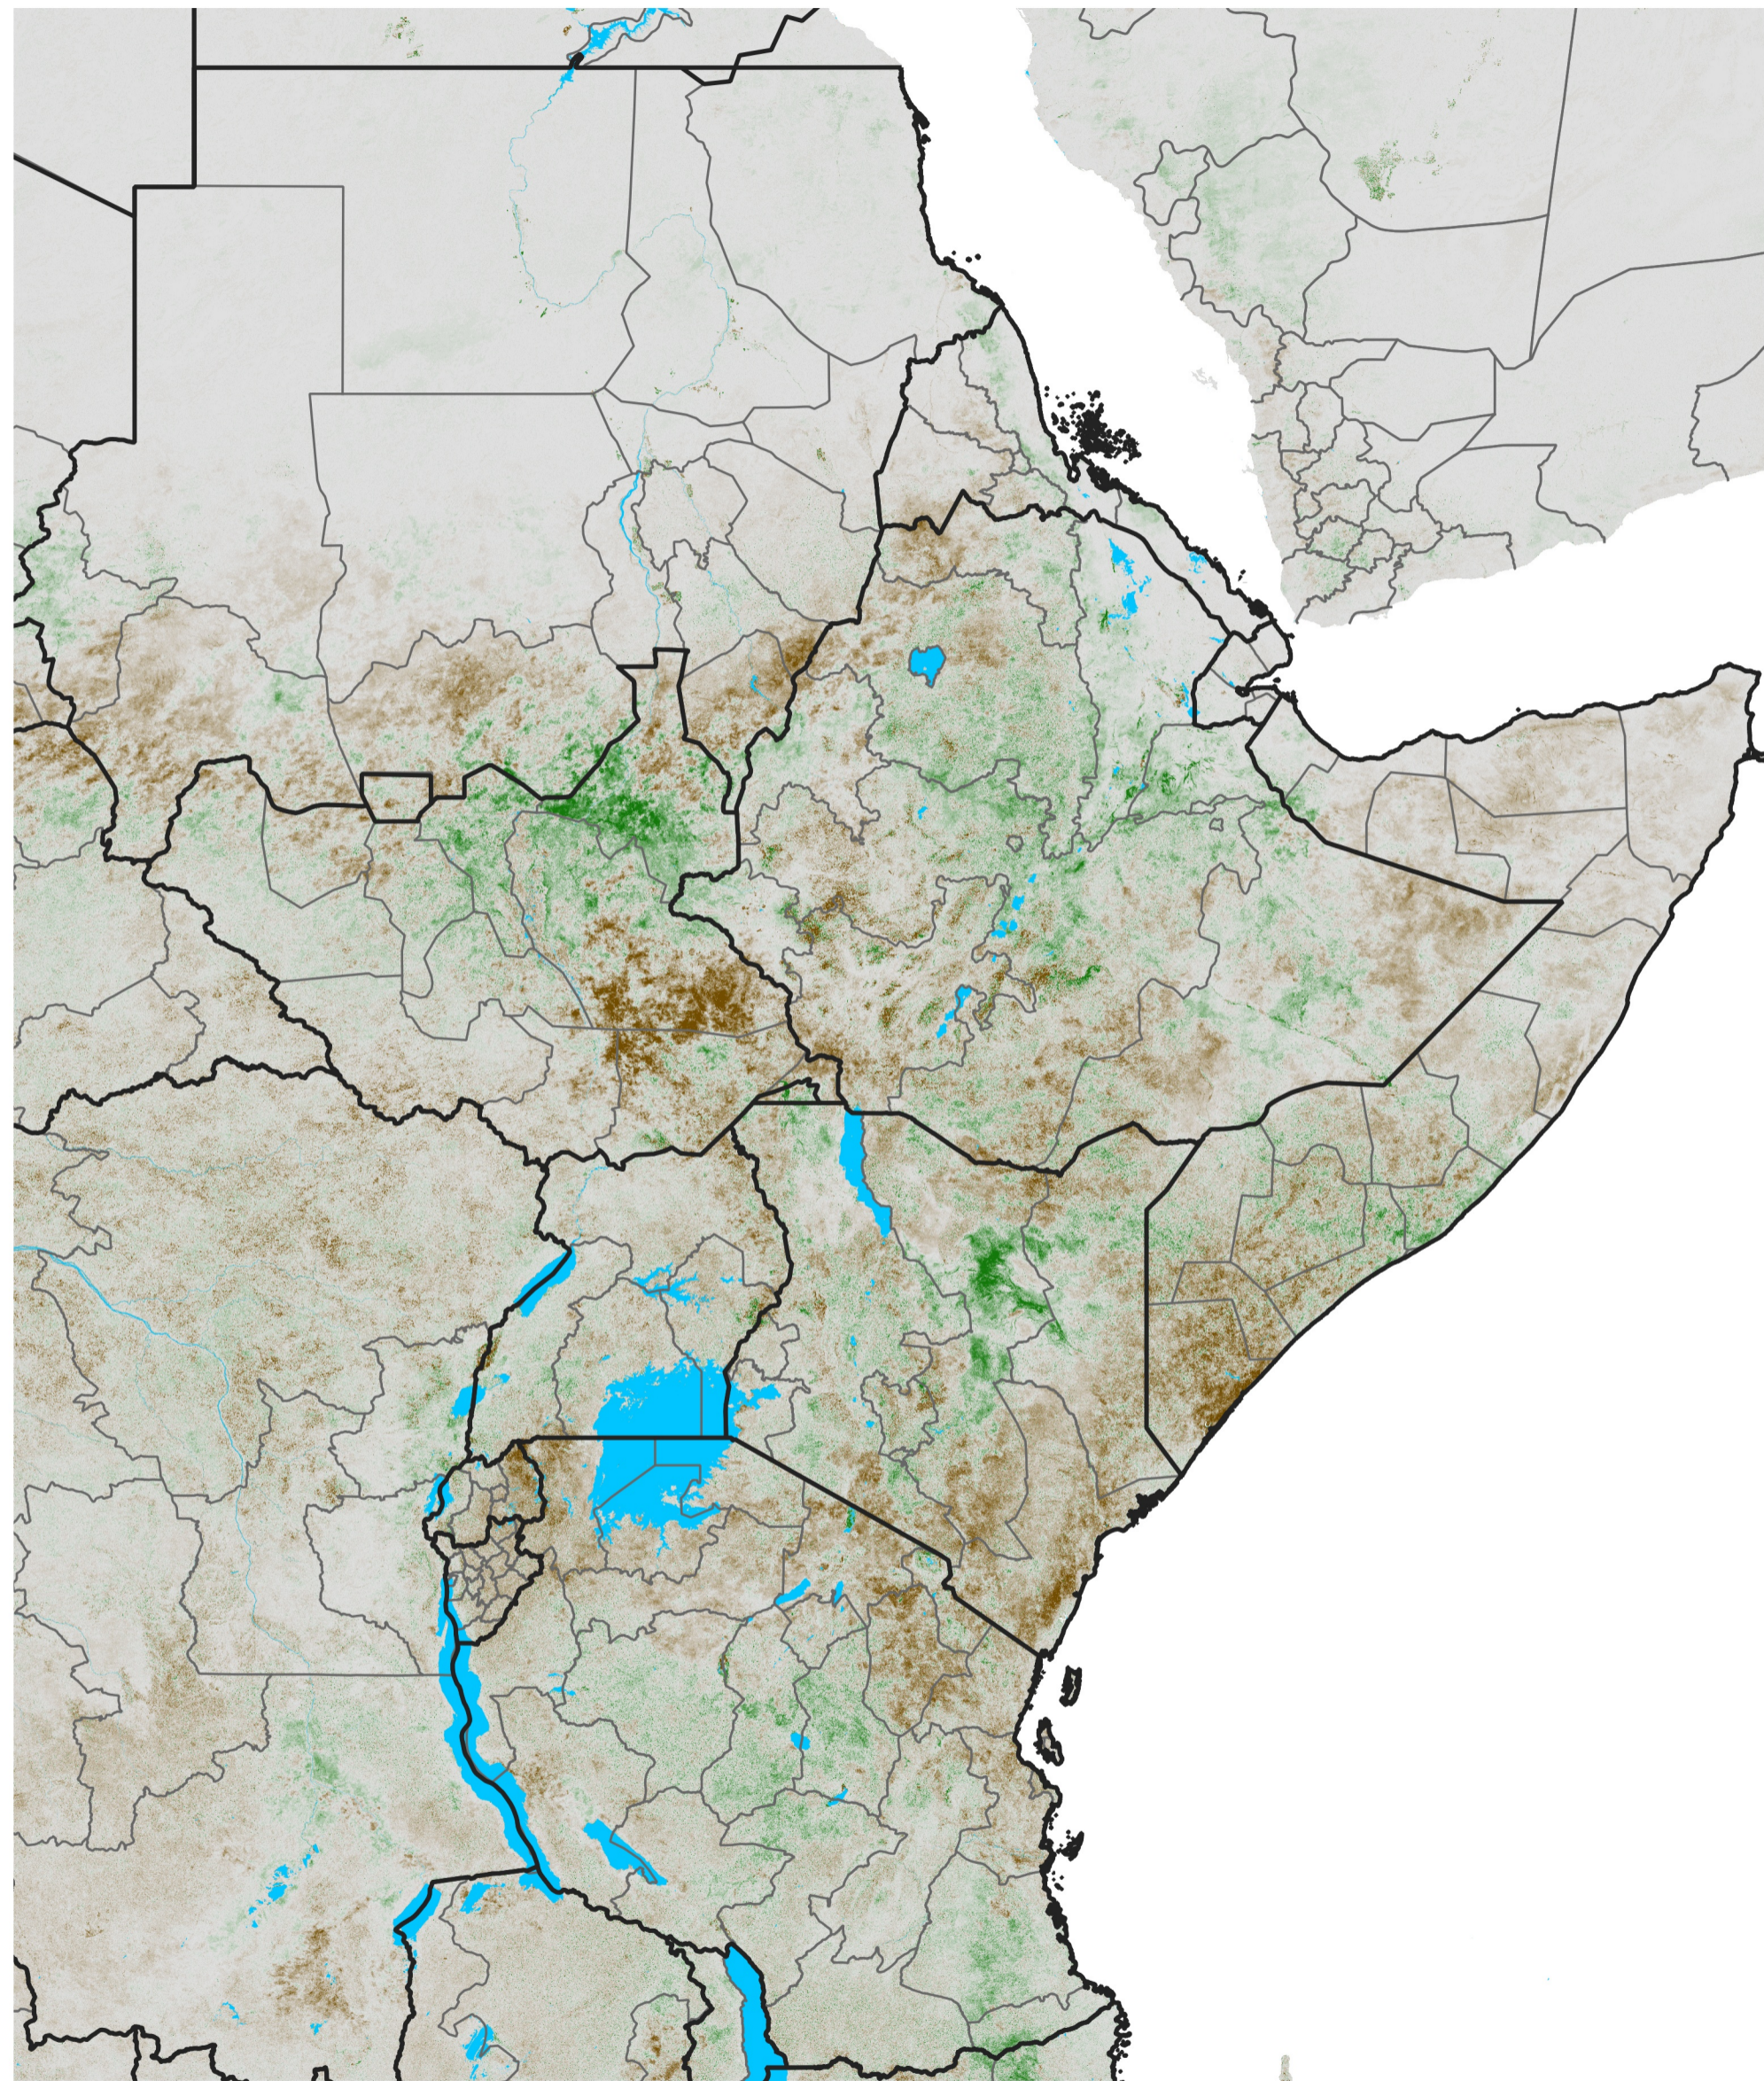

East Africa NDVI Anomaly

2016 minus Mean (2012 - 2021)

Period 35 / Jun 16 - 25, 2016

NDVI Anomaly

<math>< -0.3</math> -0.2 -0.1 -0.05 0.05 0.1 0.2 > 0.3

Negative

No Difference

Positive