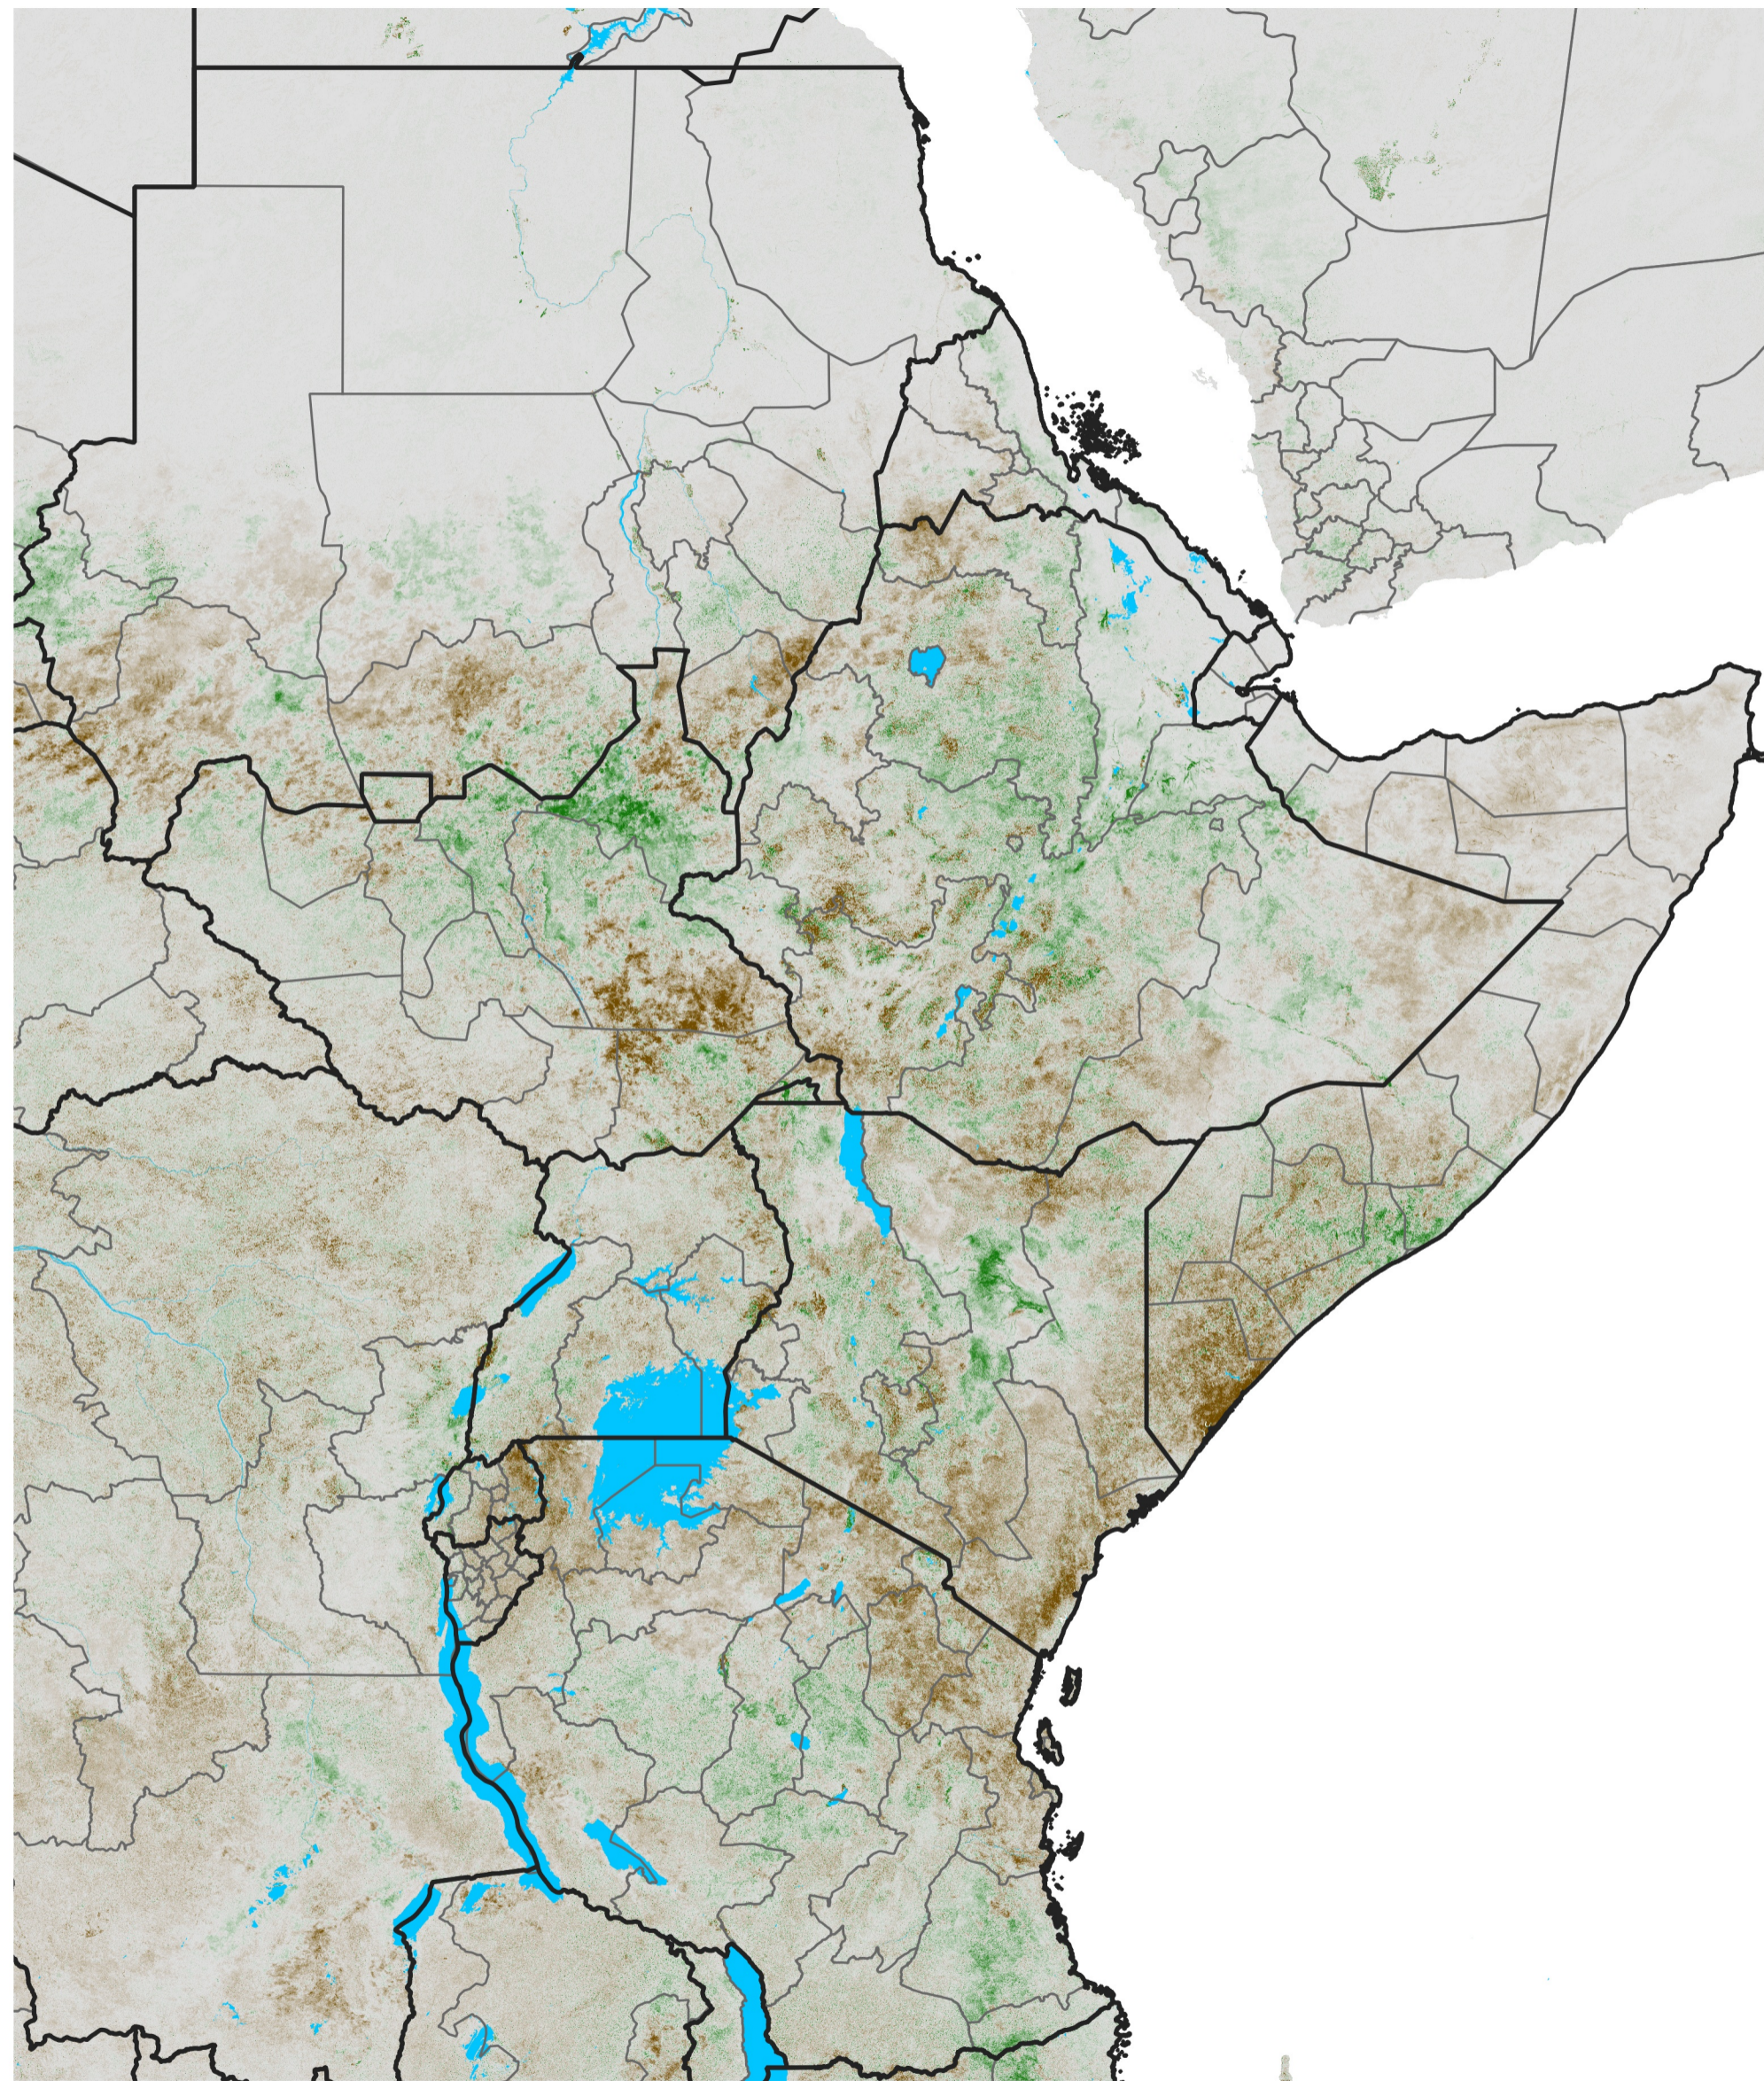

East Africa NDVI Anomaly

2016 minus Mean (2012 - 2021)

Period 37 / Jun 26 - Jul 05, 2016

NDVI Anomaly

<math><-0.3</math> -0.2 -0.1 -0.05 0.05 0.1 0.2 >0.3

Negative

No Difference

Positive