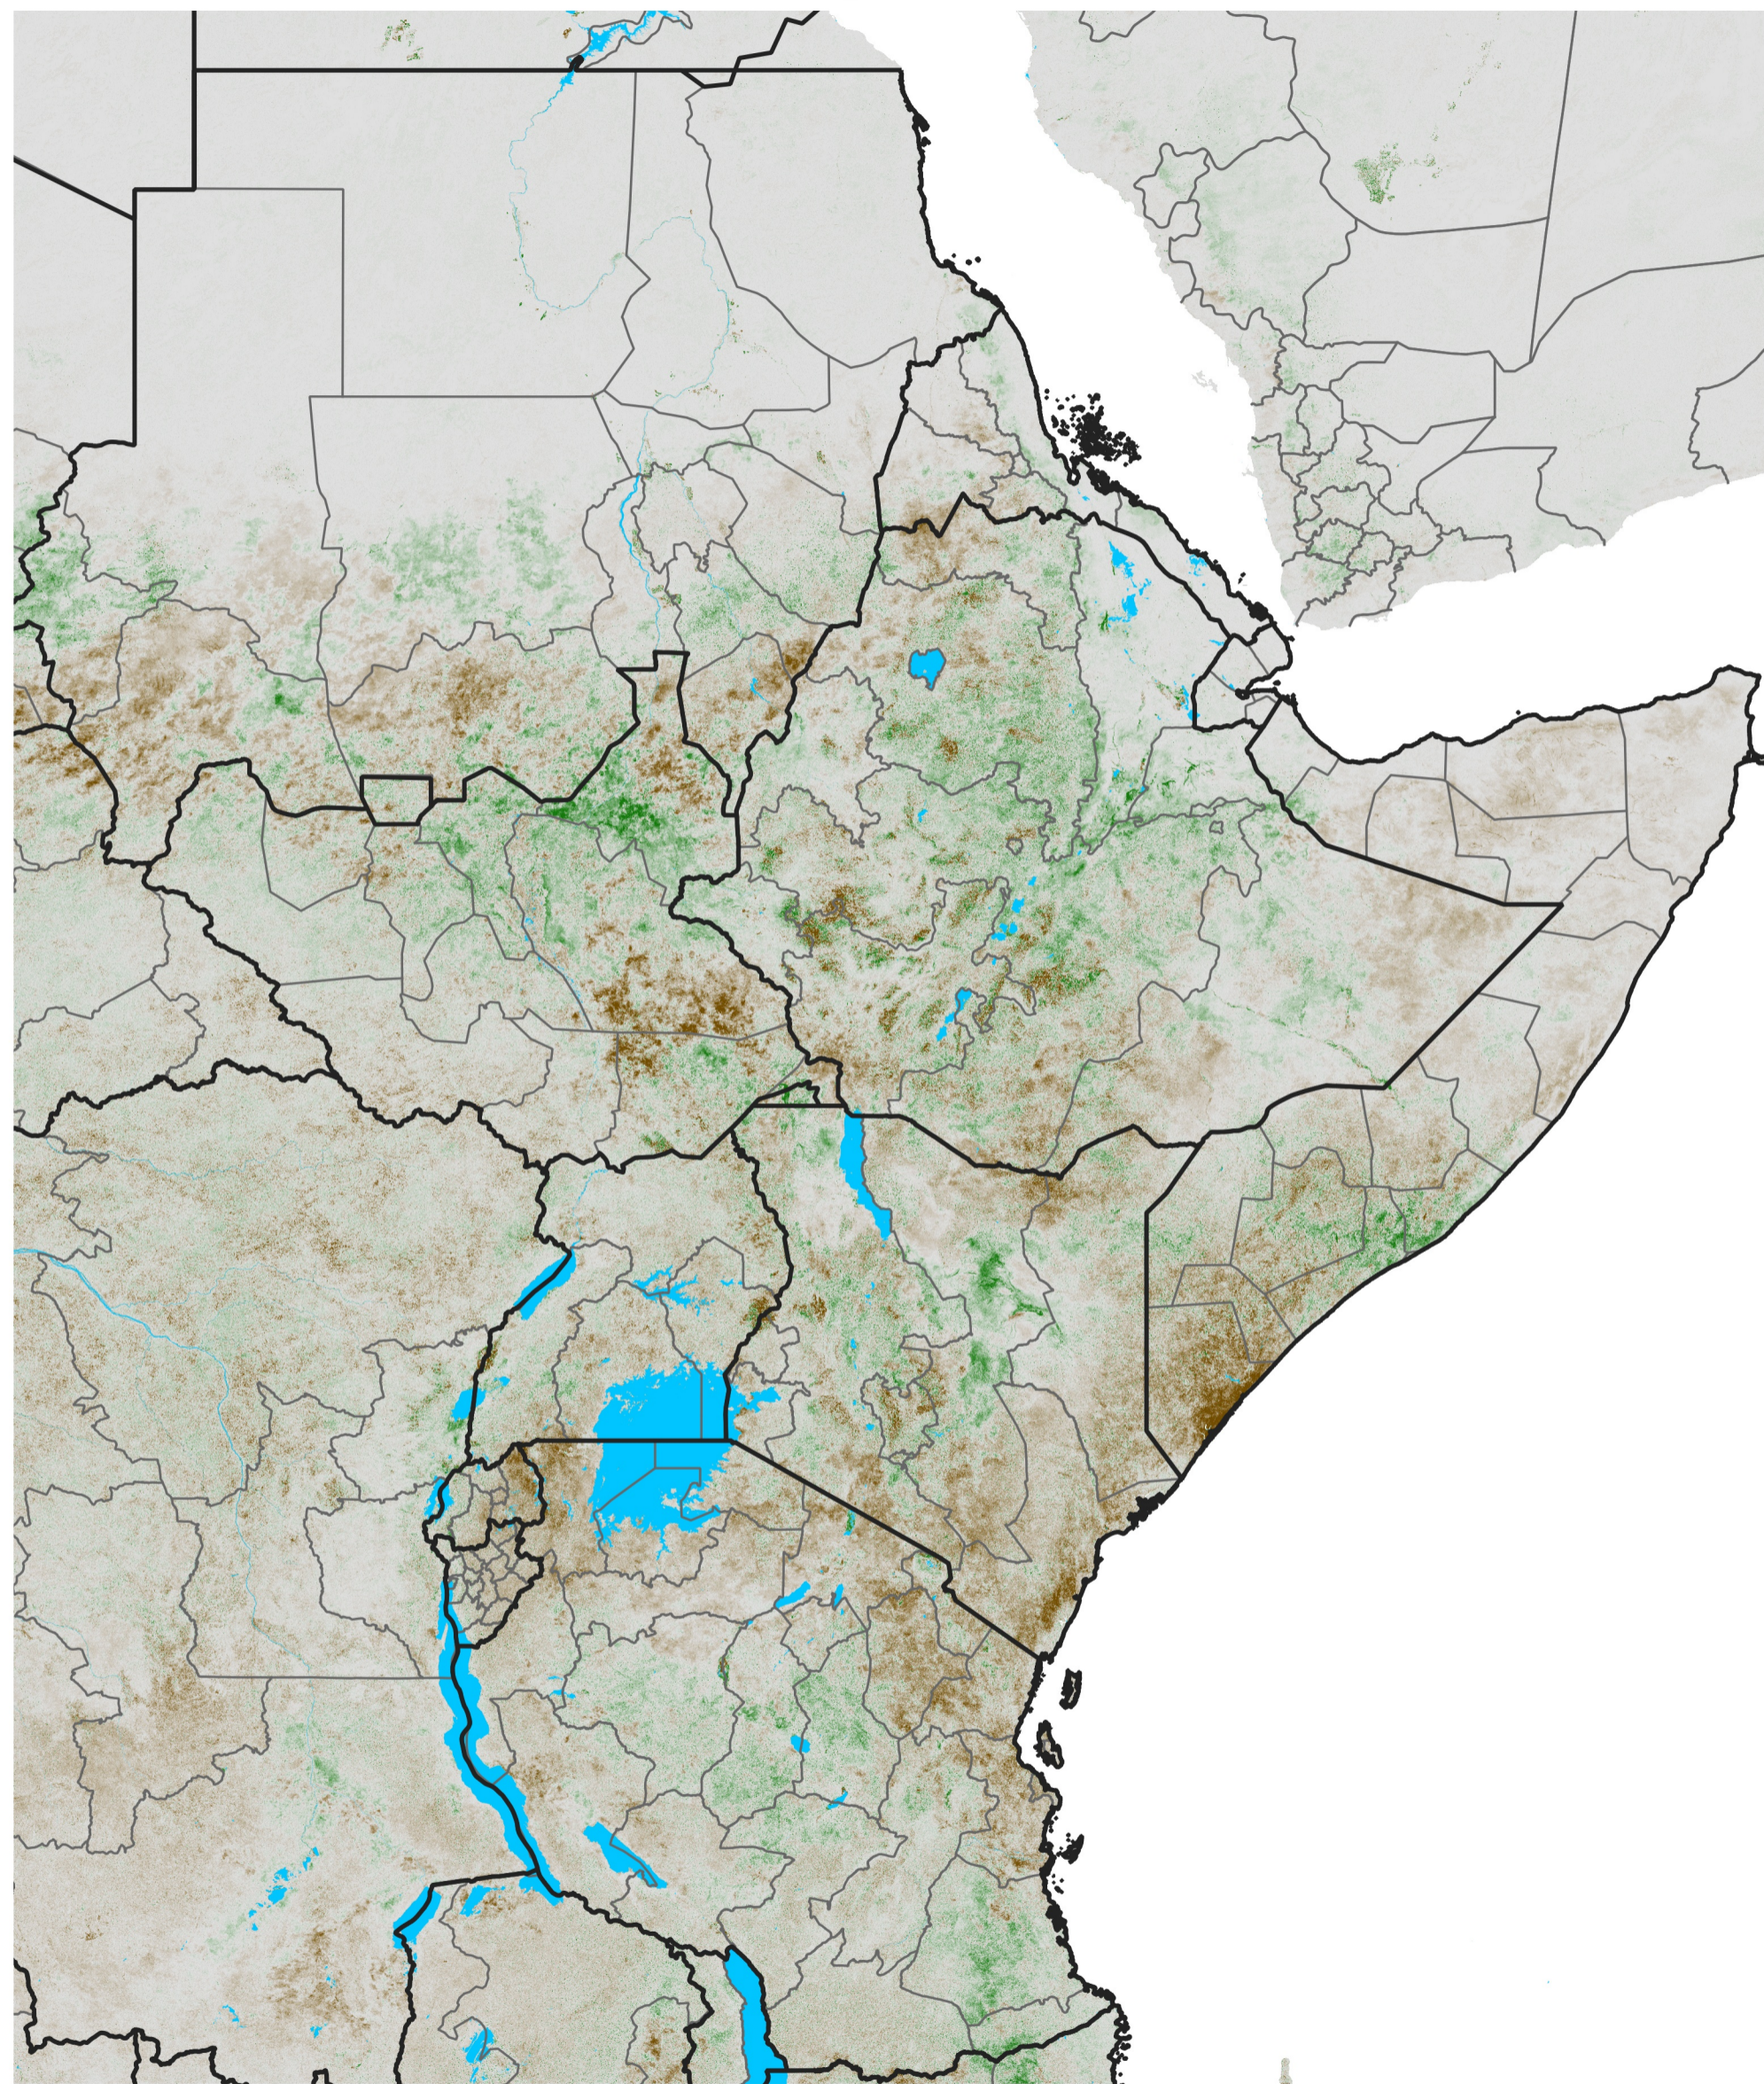

# East Africa NDVI Anomaly

2016 minus Mean (2012 - 2021)

Period 38 / Jul 01 - 10, 2016

## NDVI Anomaly

< -0.3   -0.2   -0.1   -0.05   0.05   0.1   0.2   >0.3

Negative

No Difference

Positive