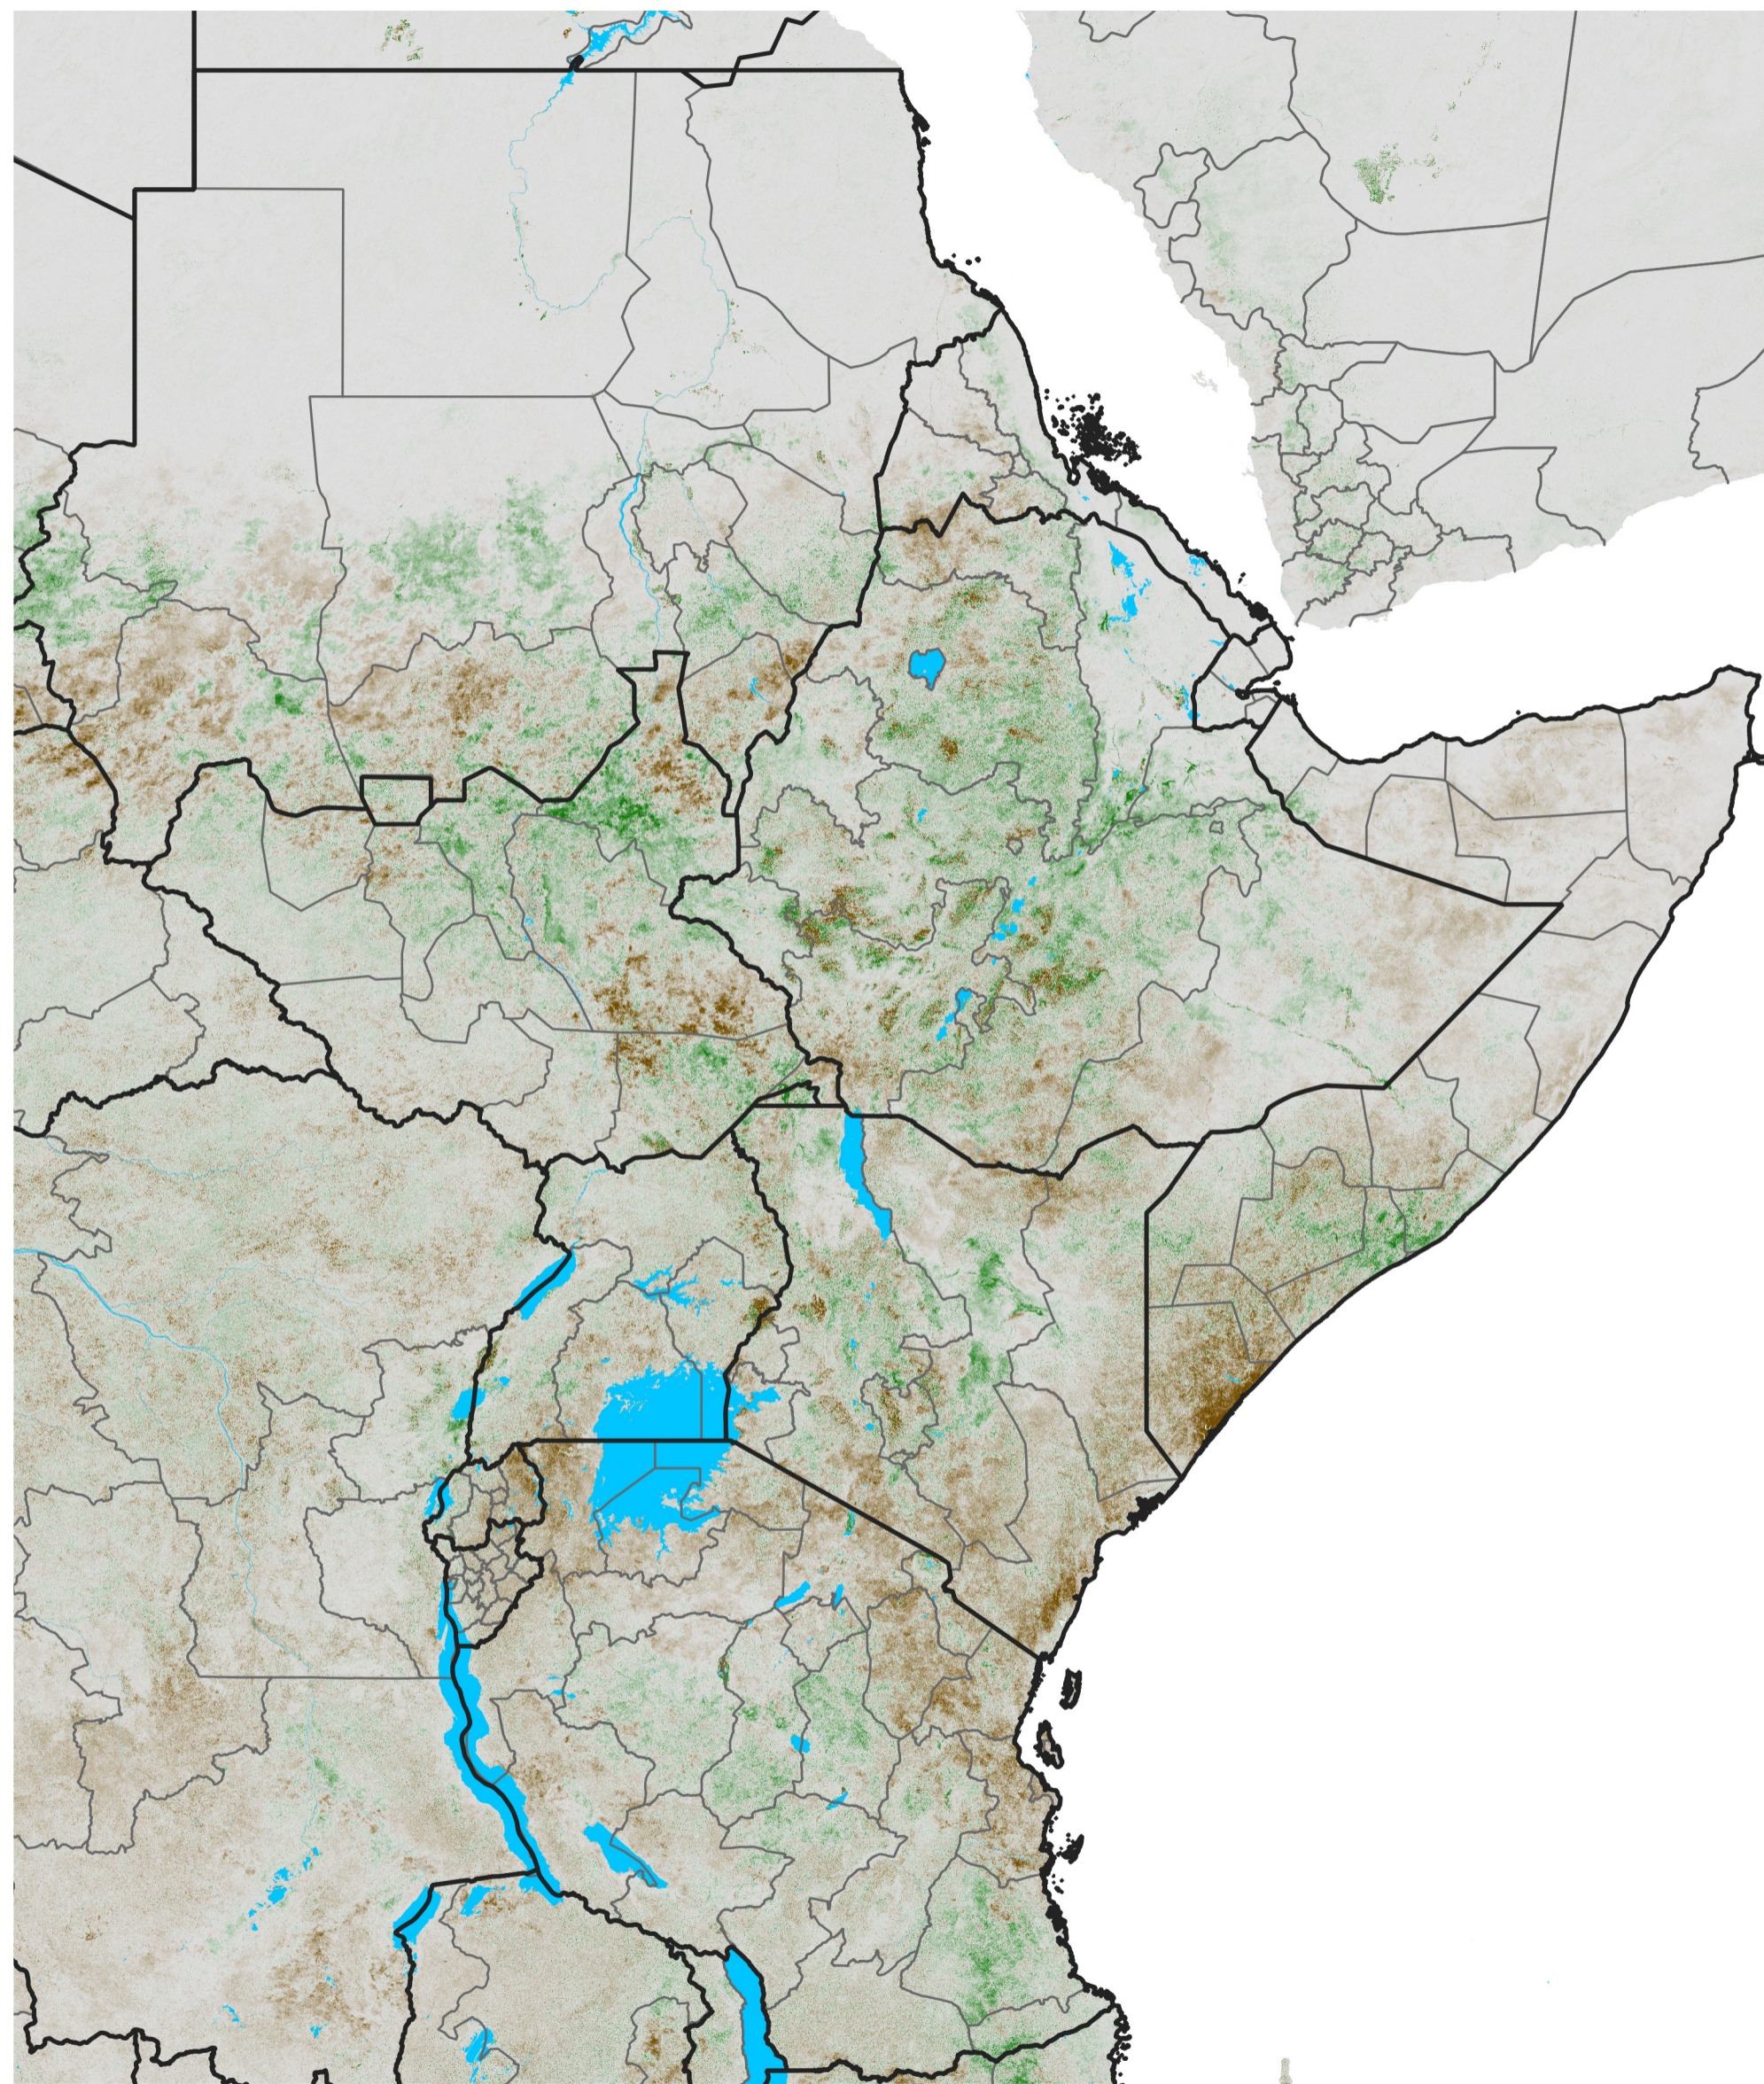

East Africa NDVI Anomaly

2016 minus Mean (2012 - 2021)

Period 39 / Jul 06 - 15, 2016

NDVI Anomaly

<math>< -0.3</math> -0.2 -0.1 -0.05 0.05 0.1 0.2 >0.3

Negative

No Difference

Positive