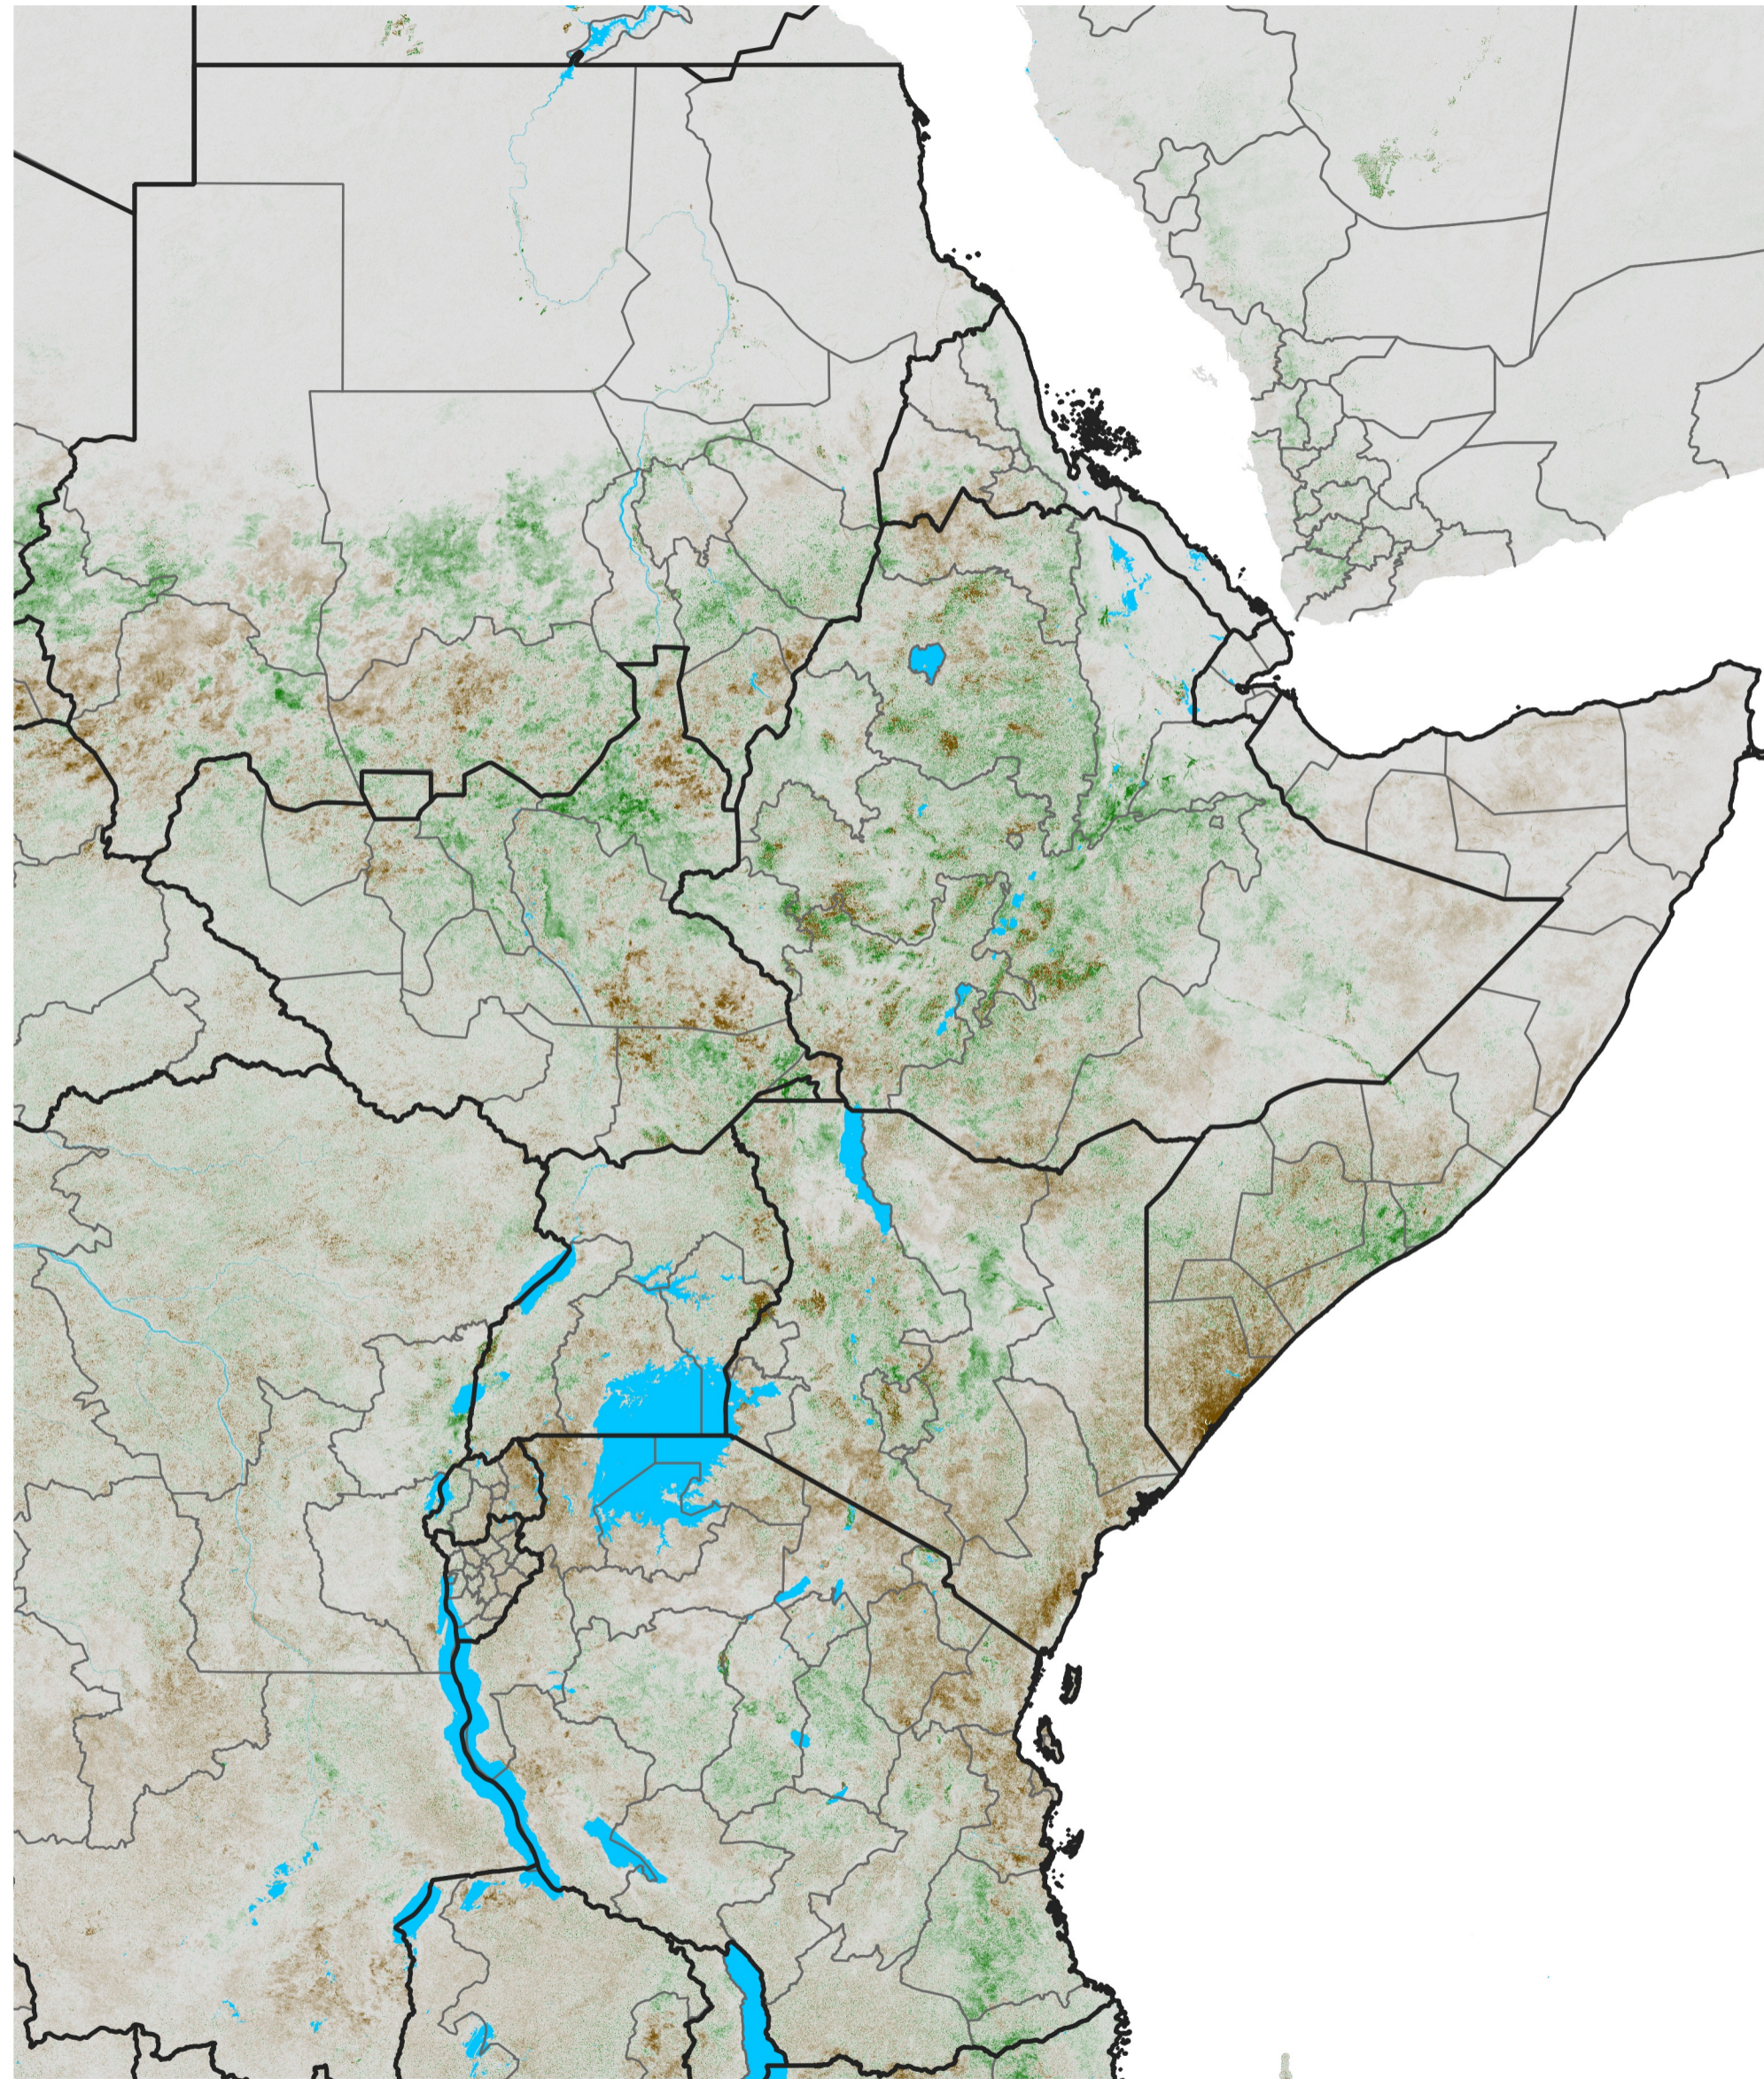

East Africa NDVI Anomaly

2016 minus Mean (2012 - 2021)

Period 40 / Jul 11 - 20, 2016

NDVI Anomaly

< -0.3 -0.2 -0.1 -0.05 0.05 0.1 0.2 >0.3

Negative

No Difference

Positive