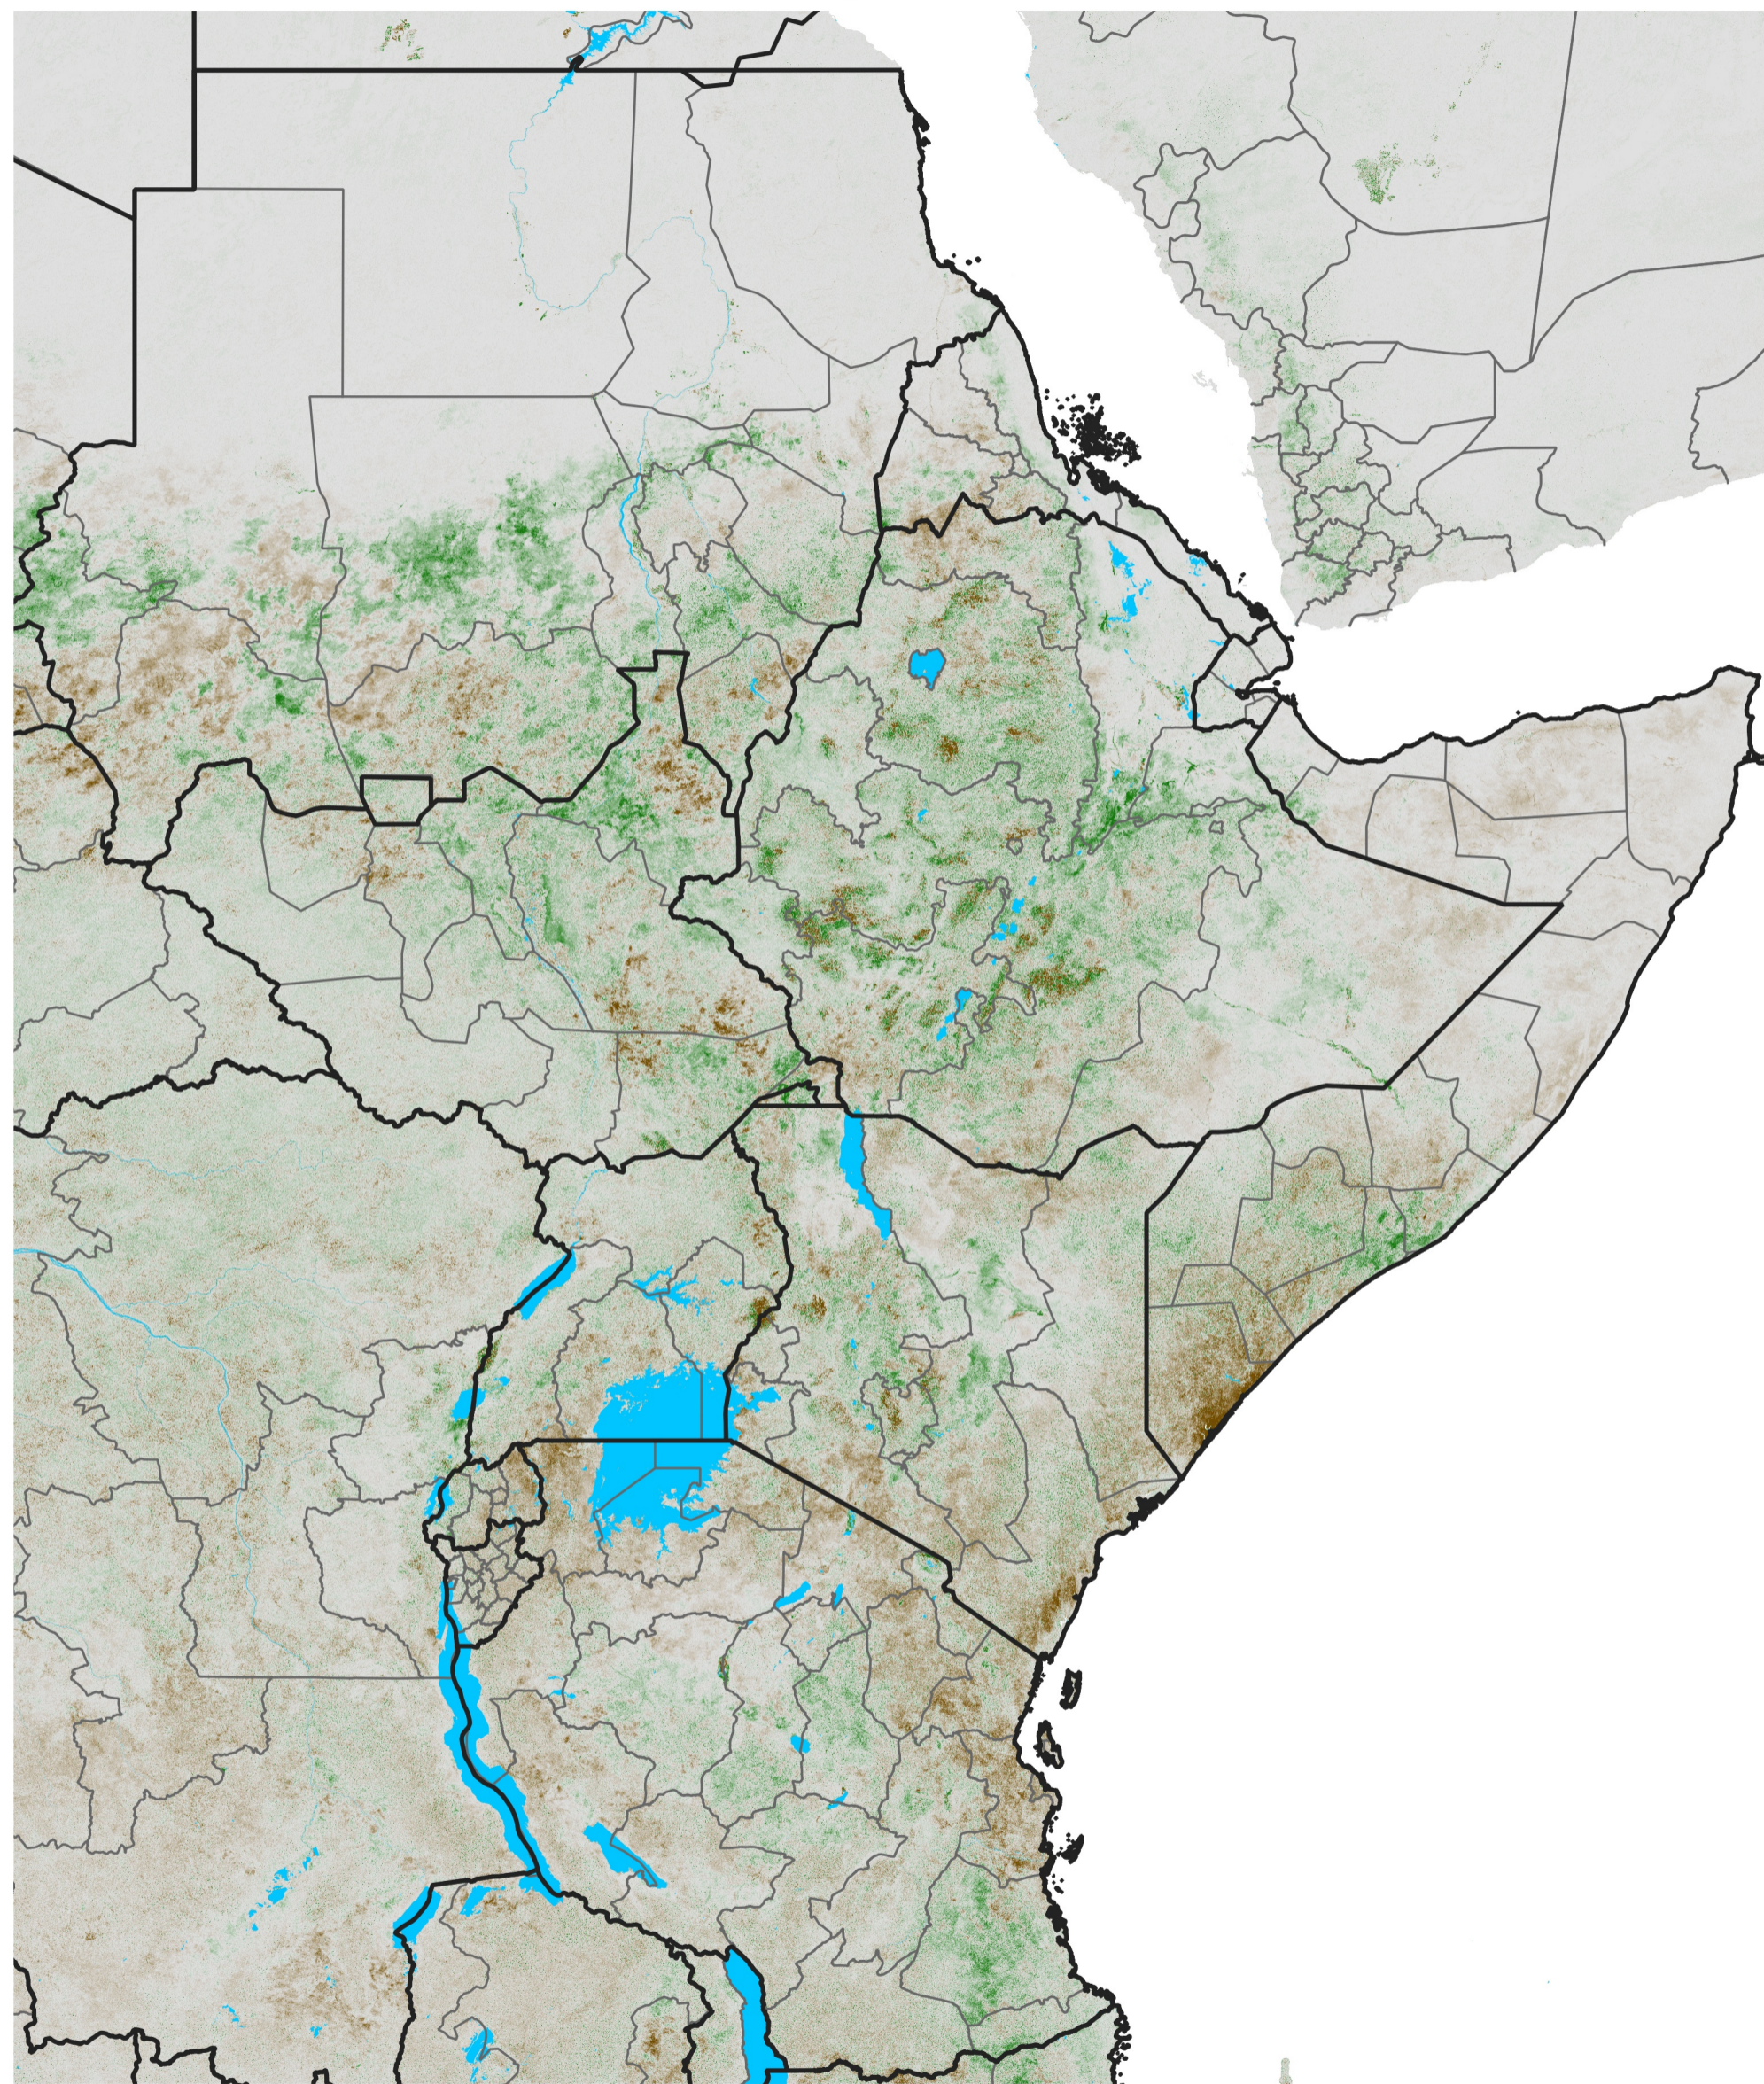

East Africa NDVI Anomaly

2016 minus Mean (2012 - 2021)

Period 41 / Jul 16 - 25, 2016

NDVI Anomaly

<math>< -0.3</math> -0.2 -0.1 -0.05 0.05 0.1 0.2 > 0.3

Negative

No Difference

Positive