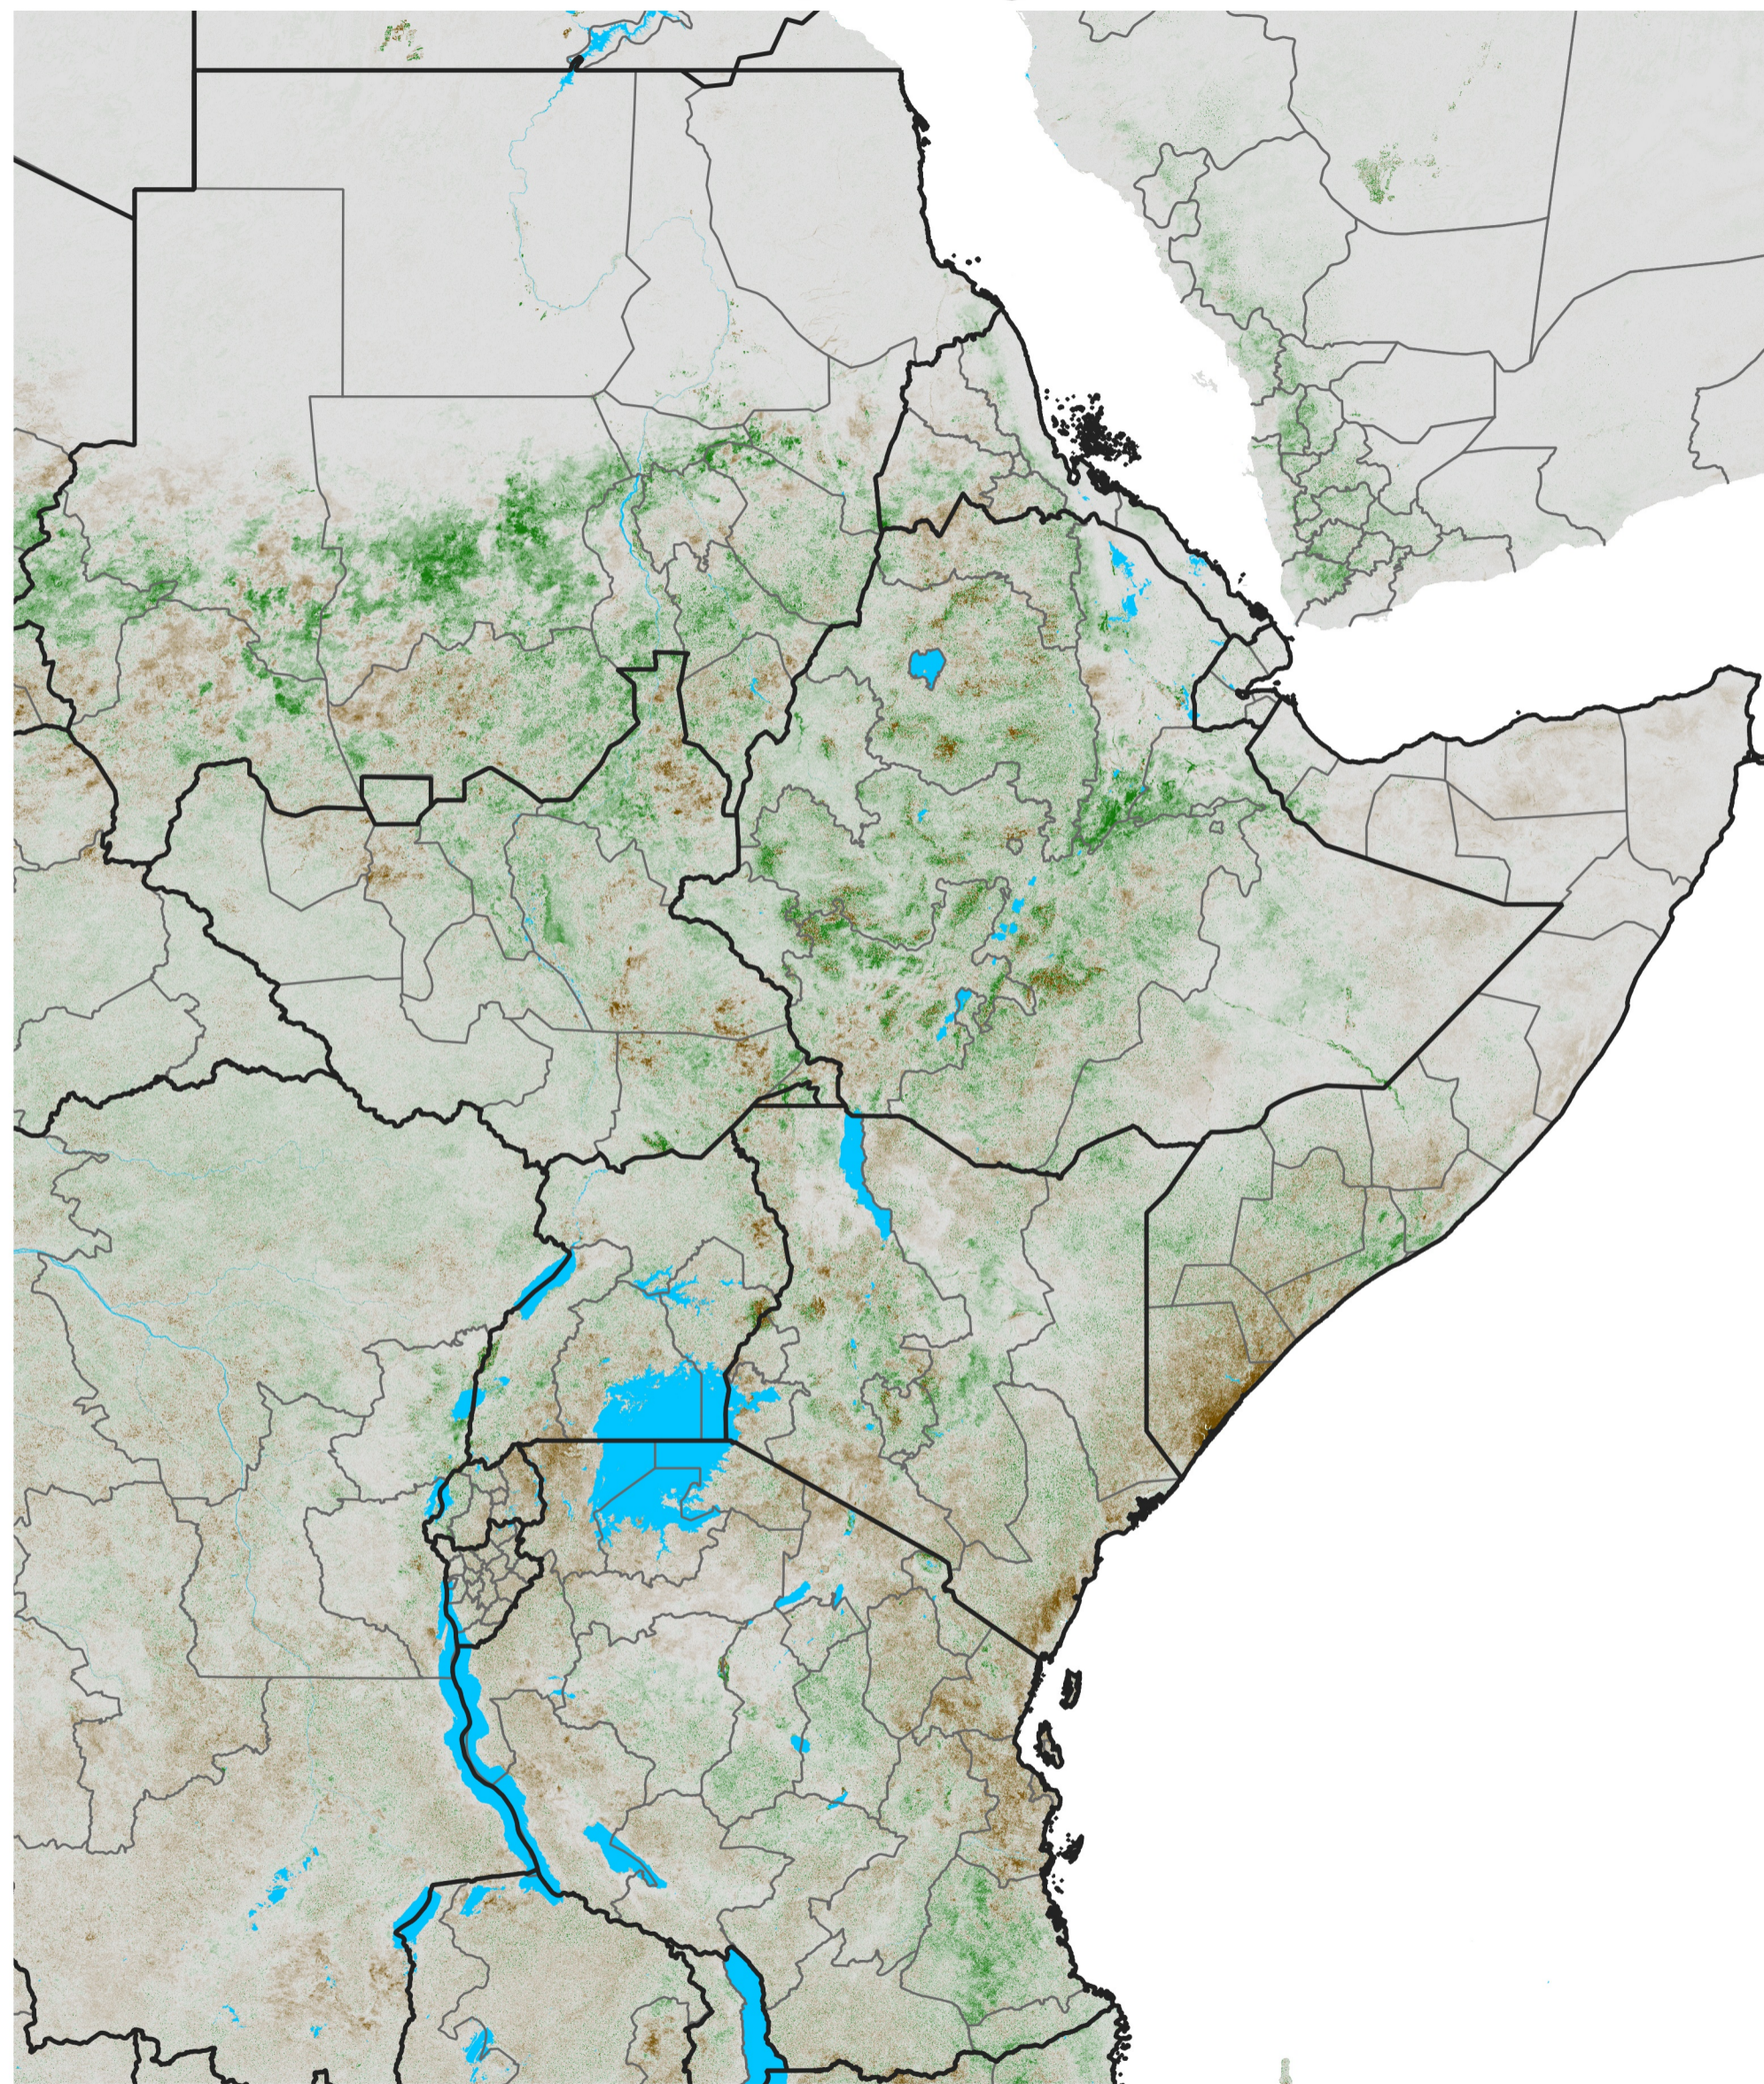

East Africa NDVI Anomaly

2016 minus Mean (2012 - 2021)

Period 43 / Jul 26 - Aug 05, 2016

NDVI Anomaly

<math>< -0.3</math> -0.2 -0.1 -0.05 0.05 0.1 0.2 > 0.3

Negative

No Difference

Positive