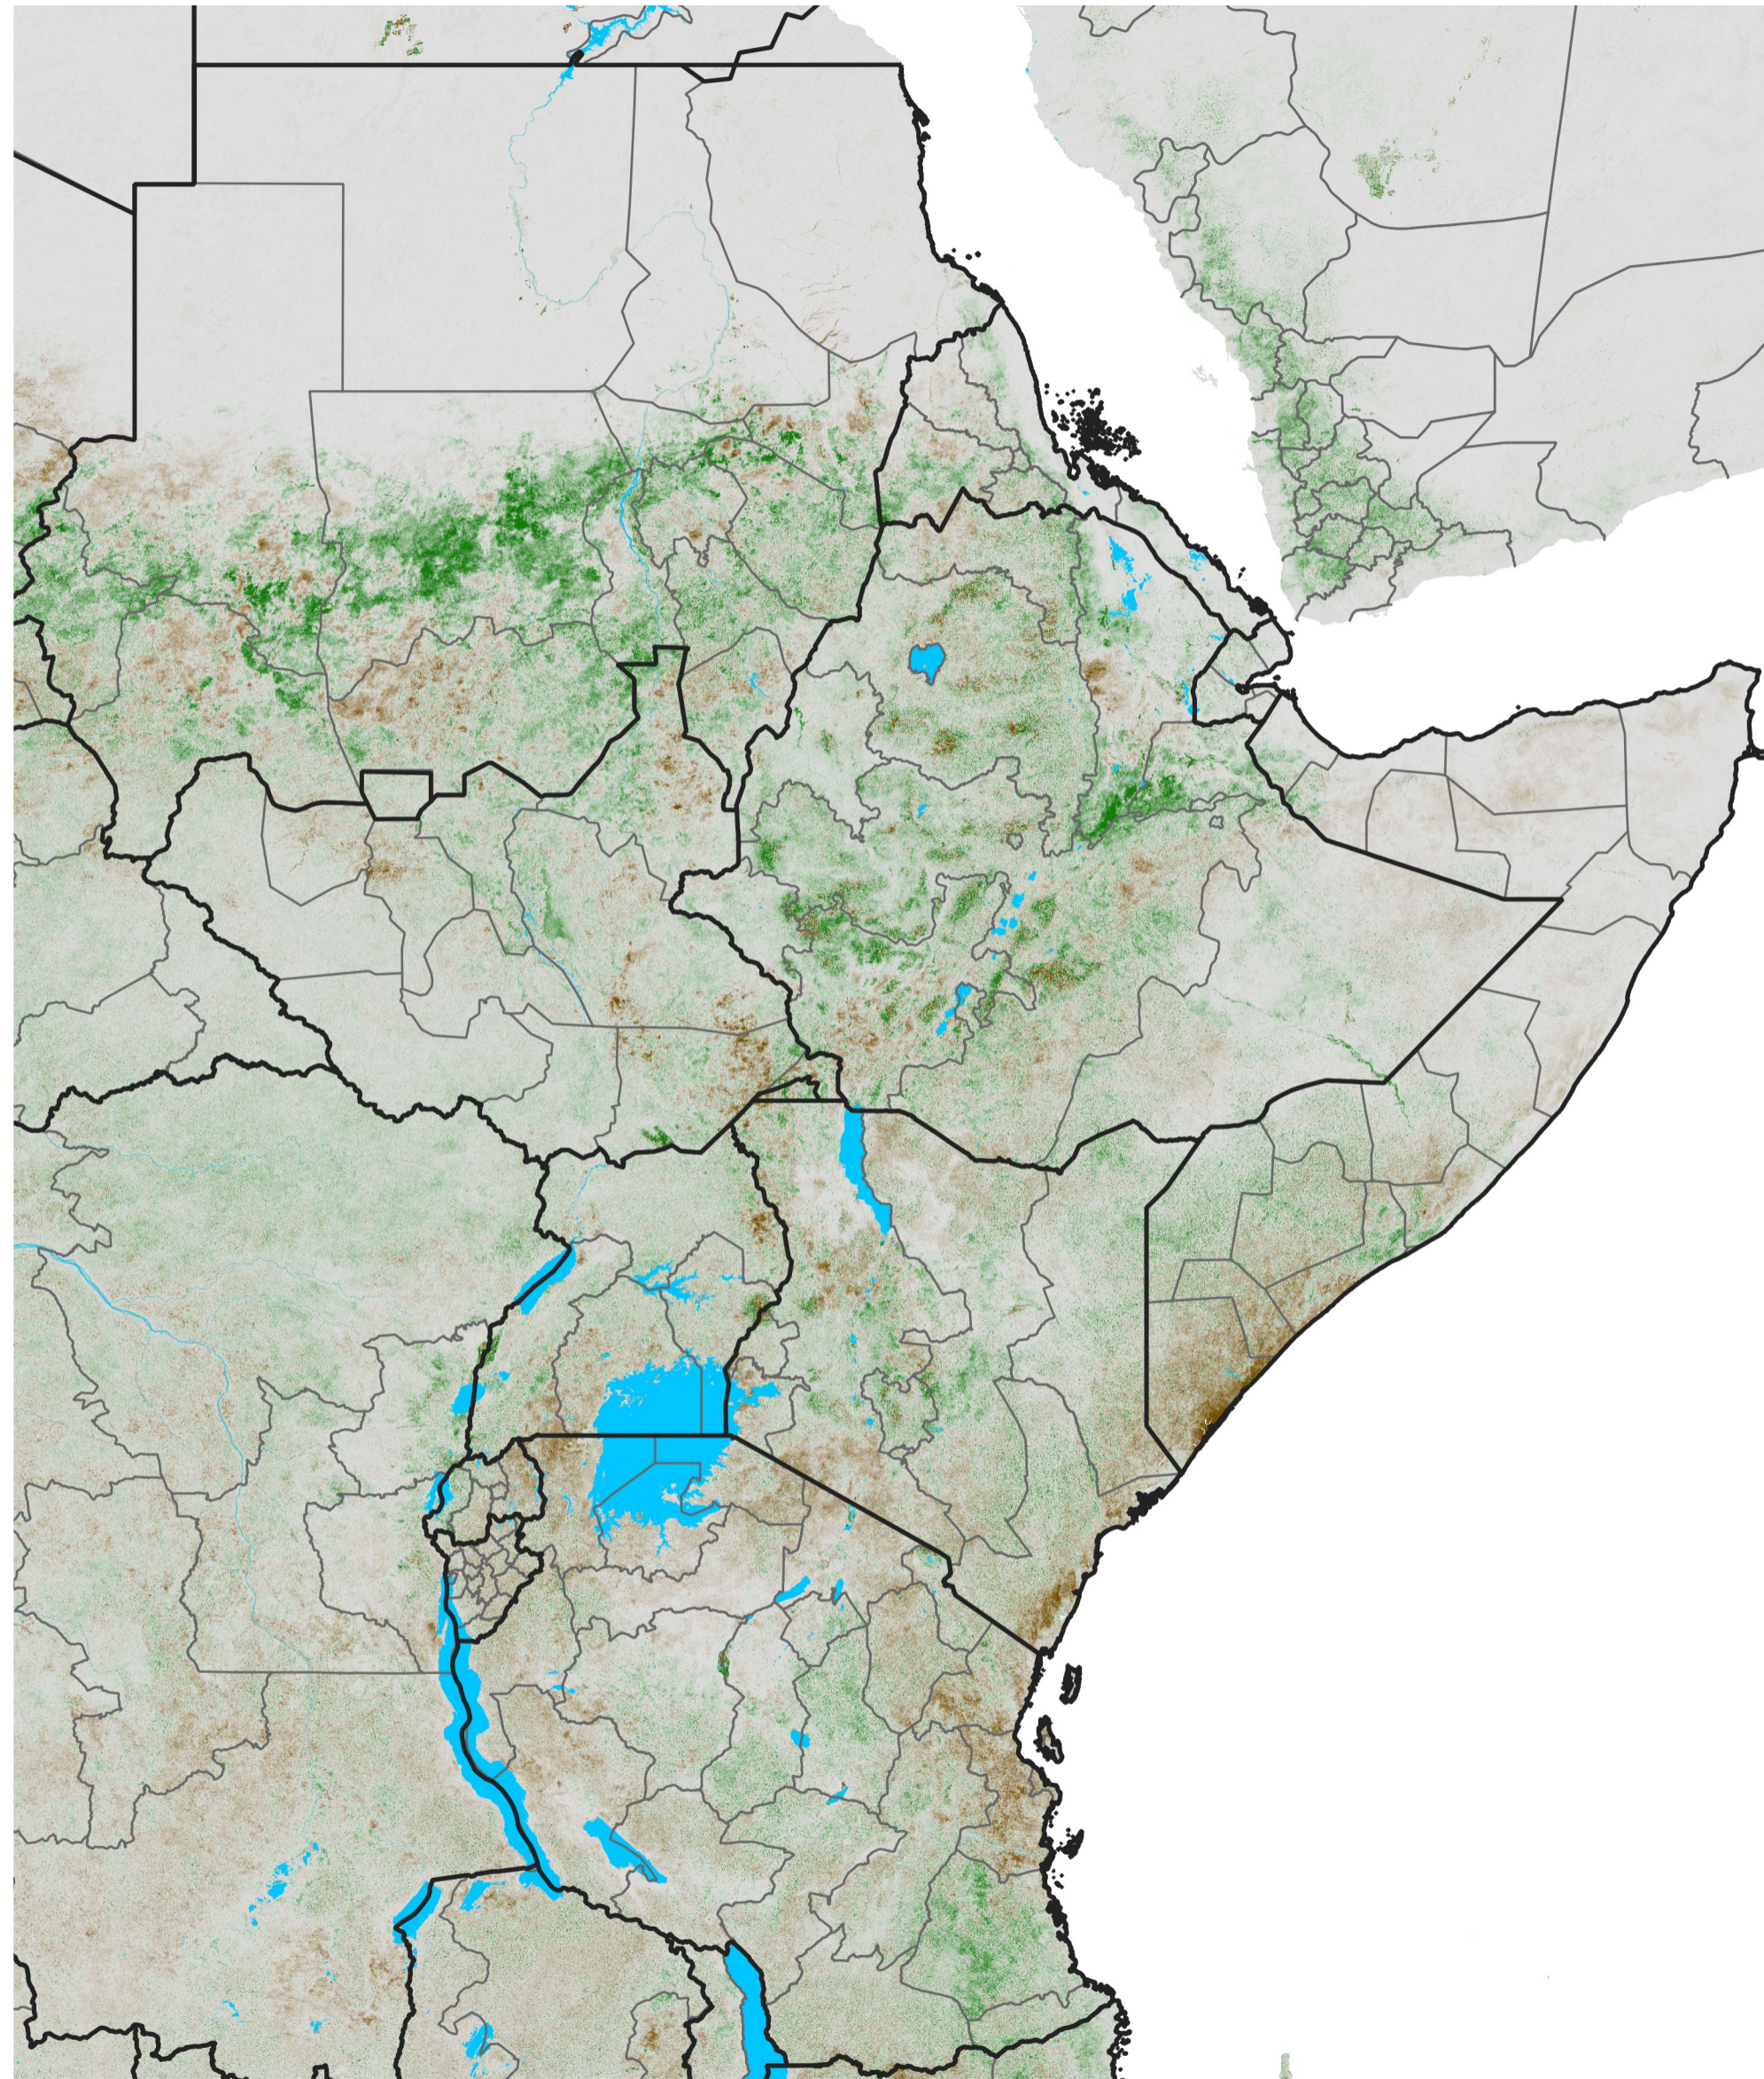

East Africa NDVI Anomaly

2016 minus Mean (2012 - 2021)

Period 45 / Aug 06 - 15, 2016

NDVI Anomaly

< -0.3 -0.2 -0.1 -0.05 0.05 0.1 0.2 >0.3

Negative

No Difference

Positive