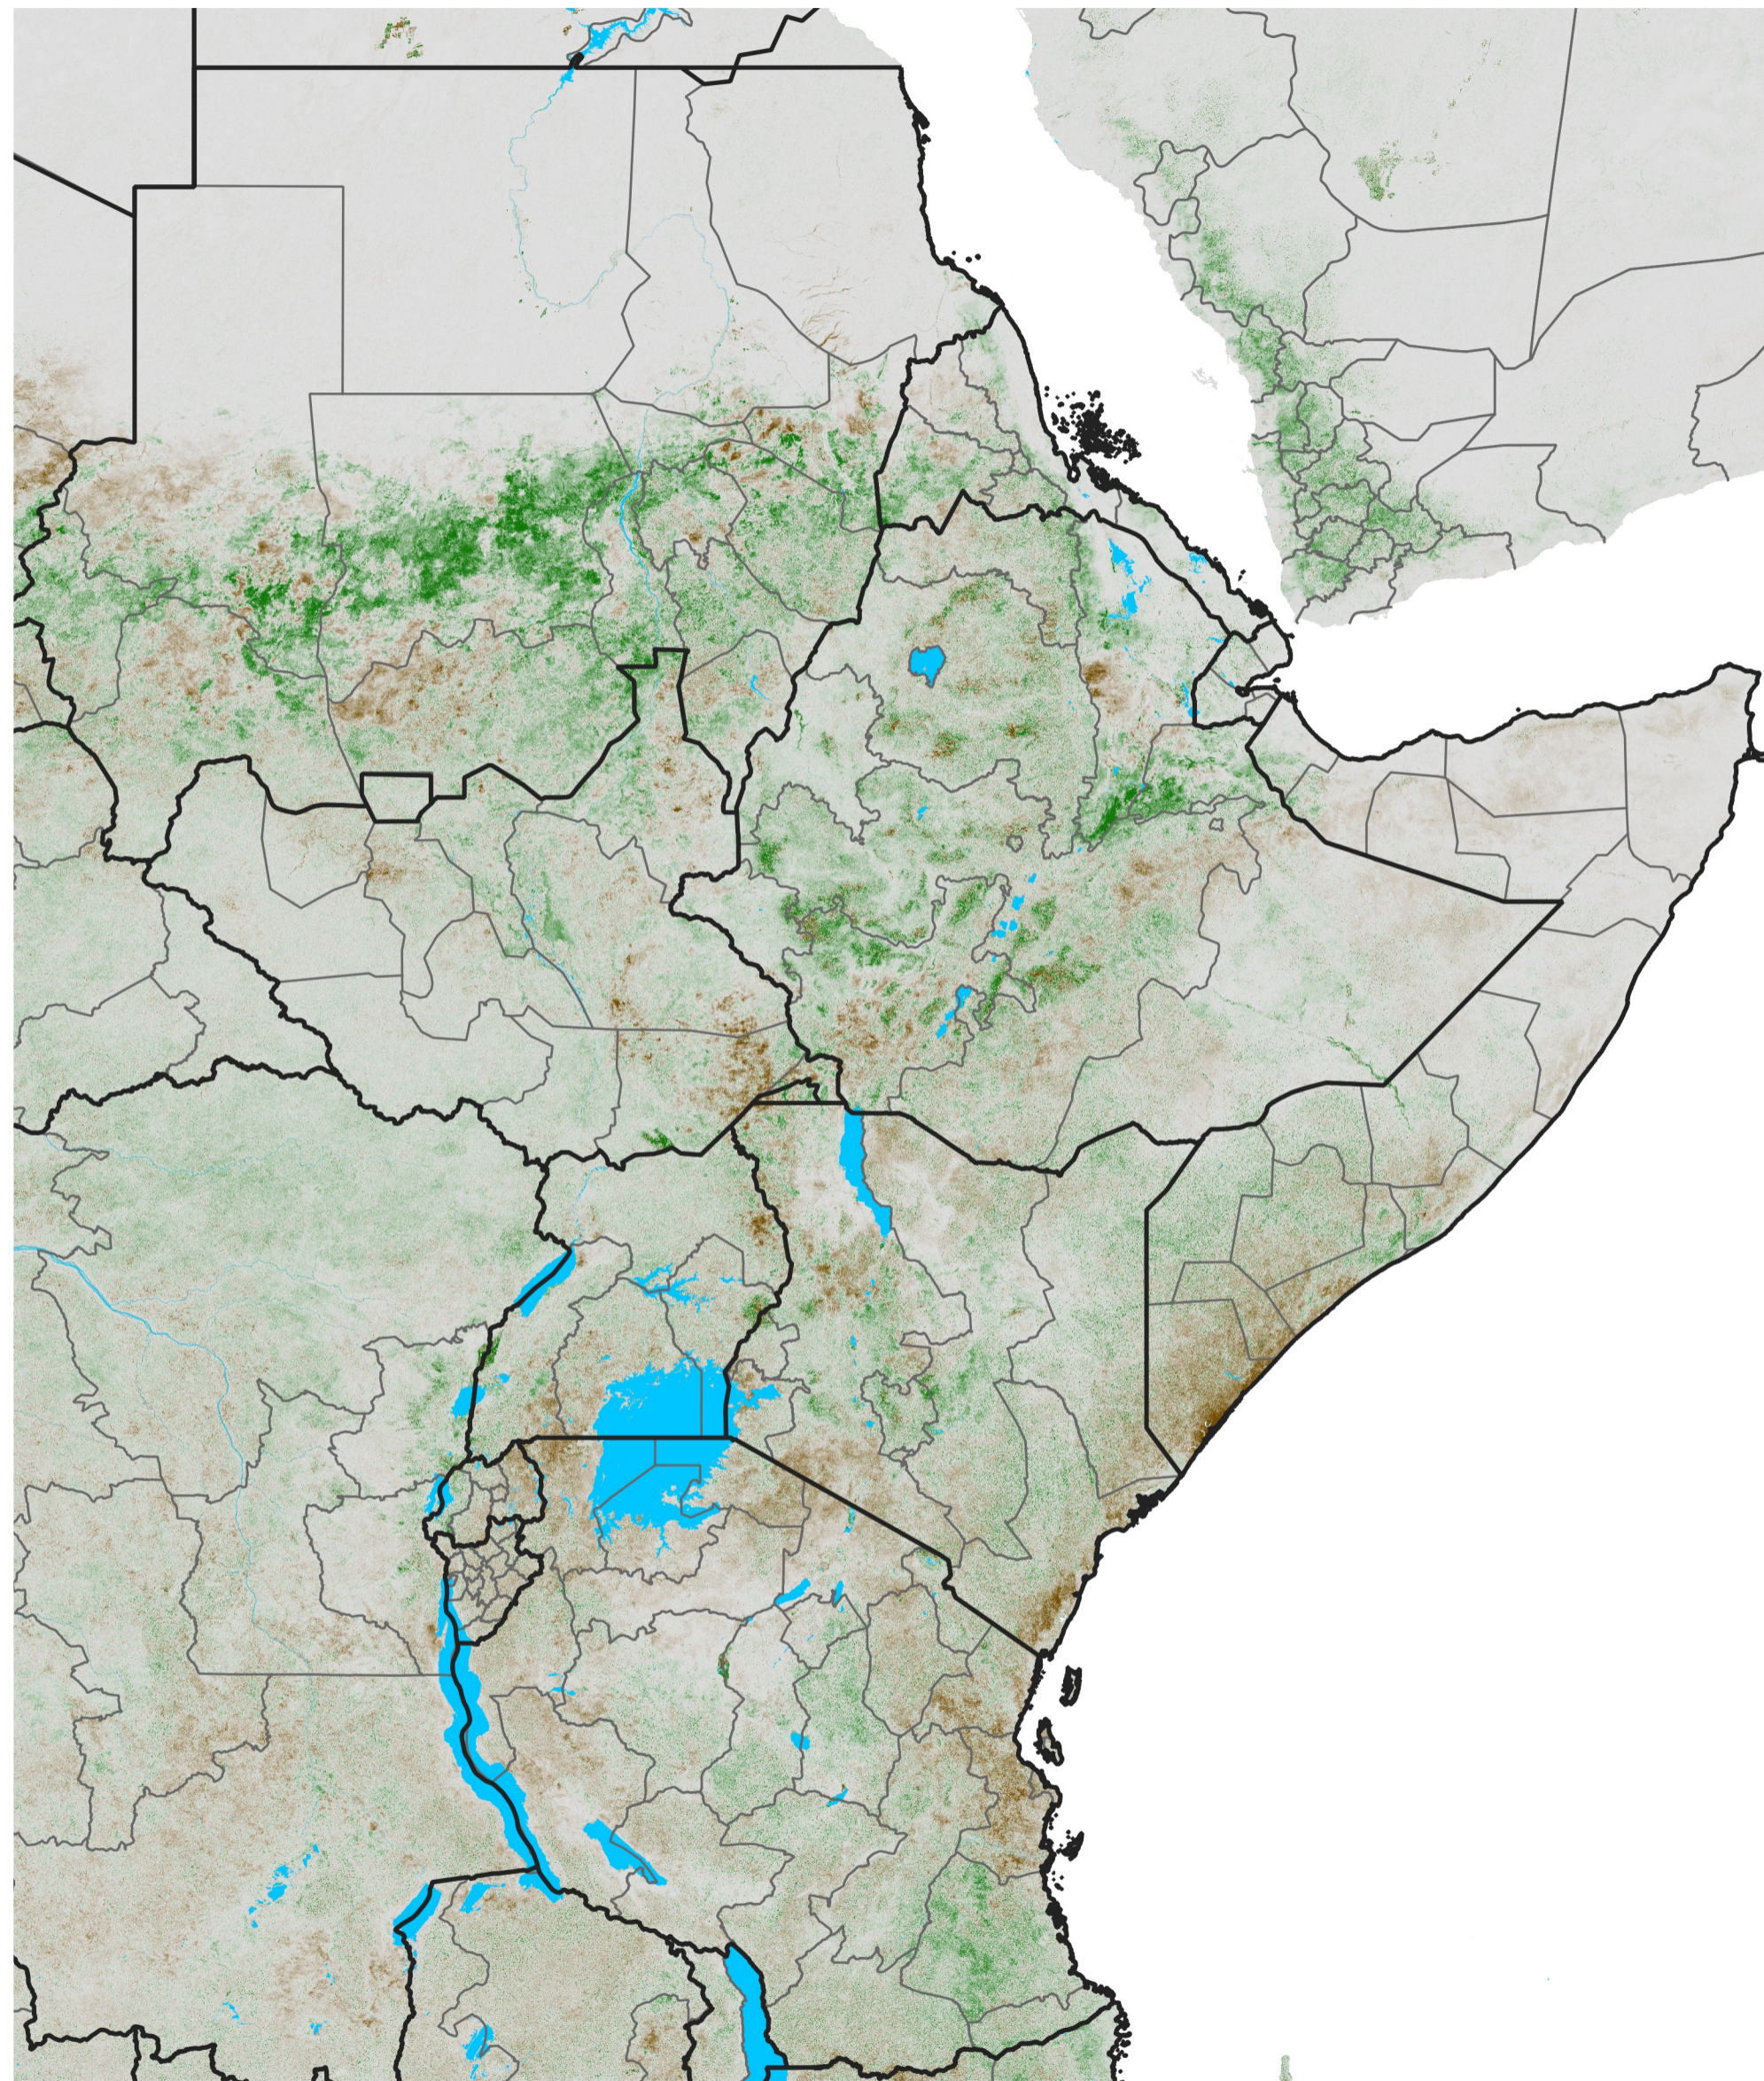

East Africa NDVI Anomaly

2016 minus Mean (2012 - 2021)

Period 46 / Aug 11 - 20, 2016

NDVI Anomaly

<math>< -0.3</math> -0.2 -0.1 -0.05 0.05 0.1 0.2 >0.3

Negative

No Difference

Positive