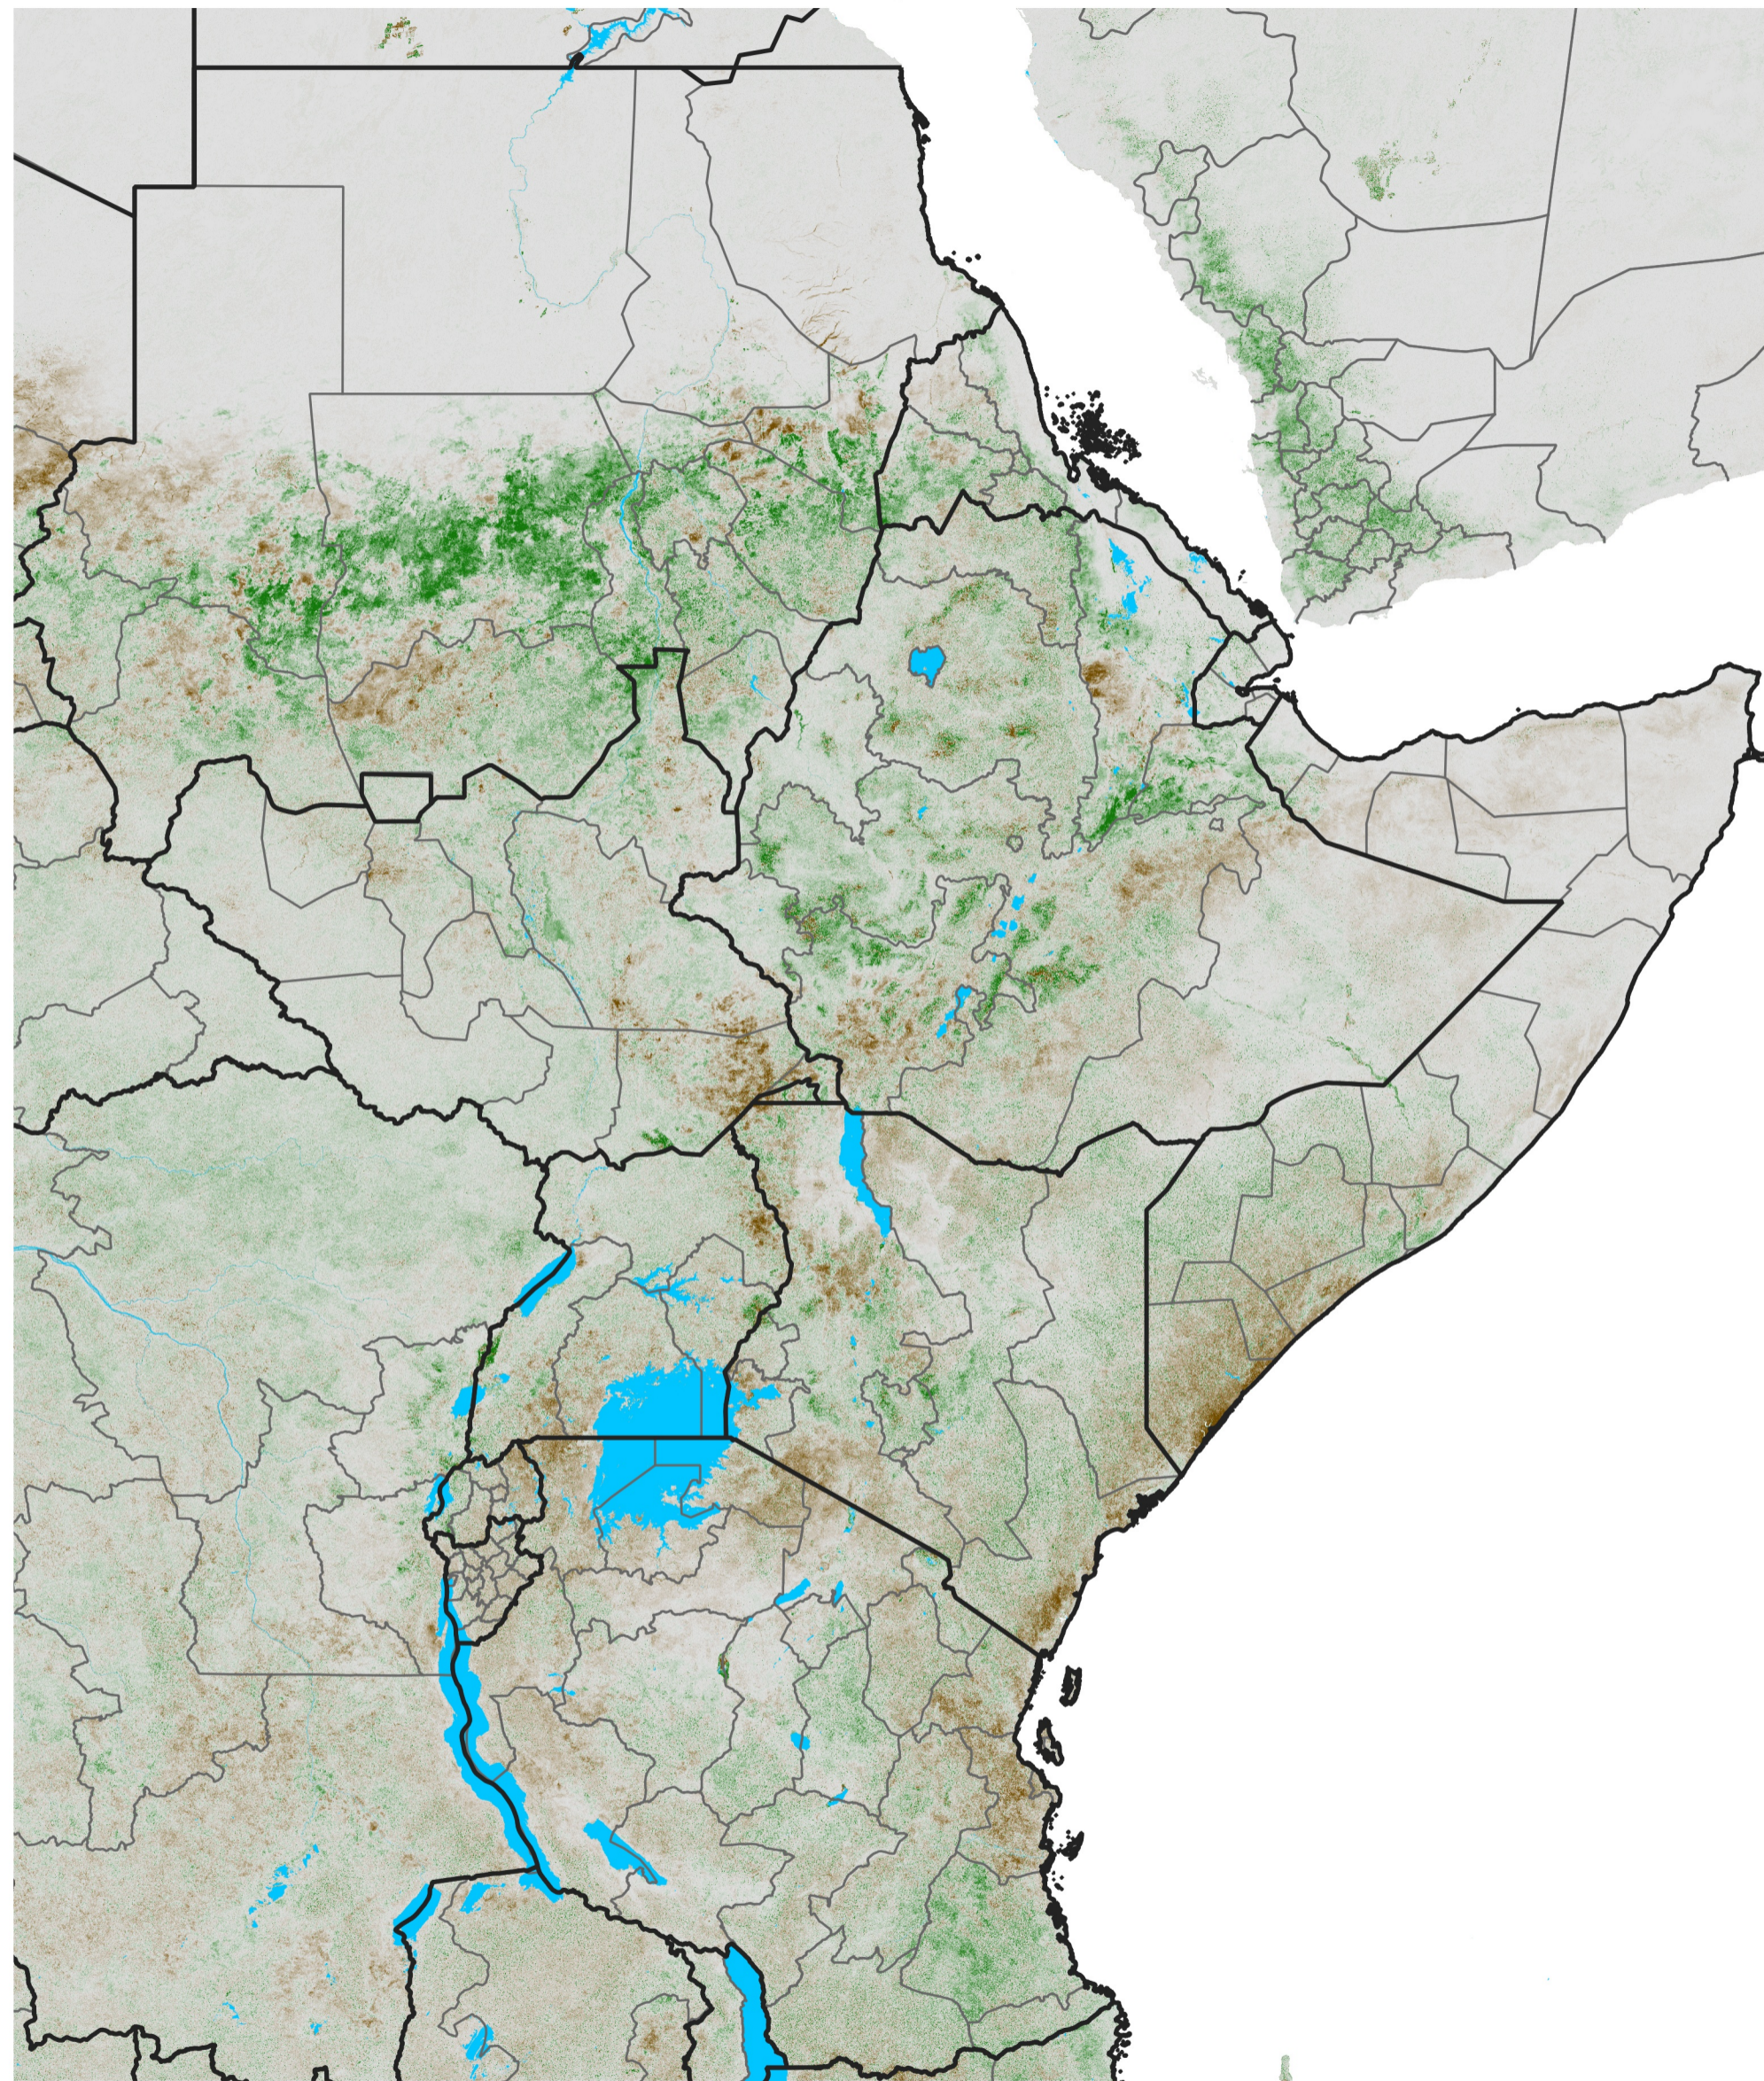

East Africa NDVI Anomaly

2016 minus Mean (2012 - 2021)

Period 47 / Aug 16 - 25, 2016

NDVI Anomaly

< -0.3 -0.2 -0.1 -0.05 0.05 0.1 0.2 >0.3

Negative

No Difference

Positive